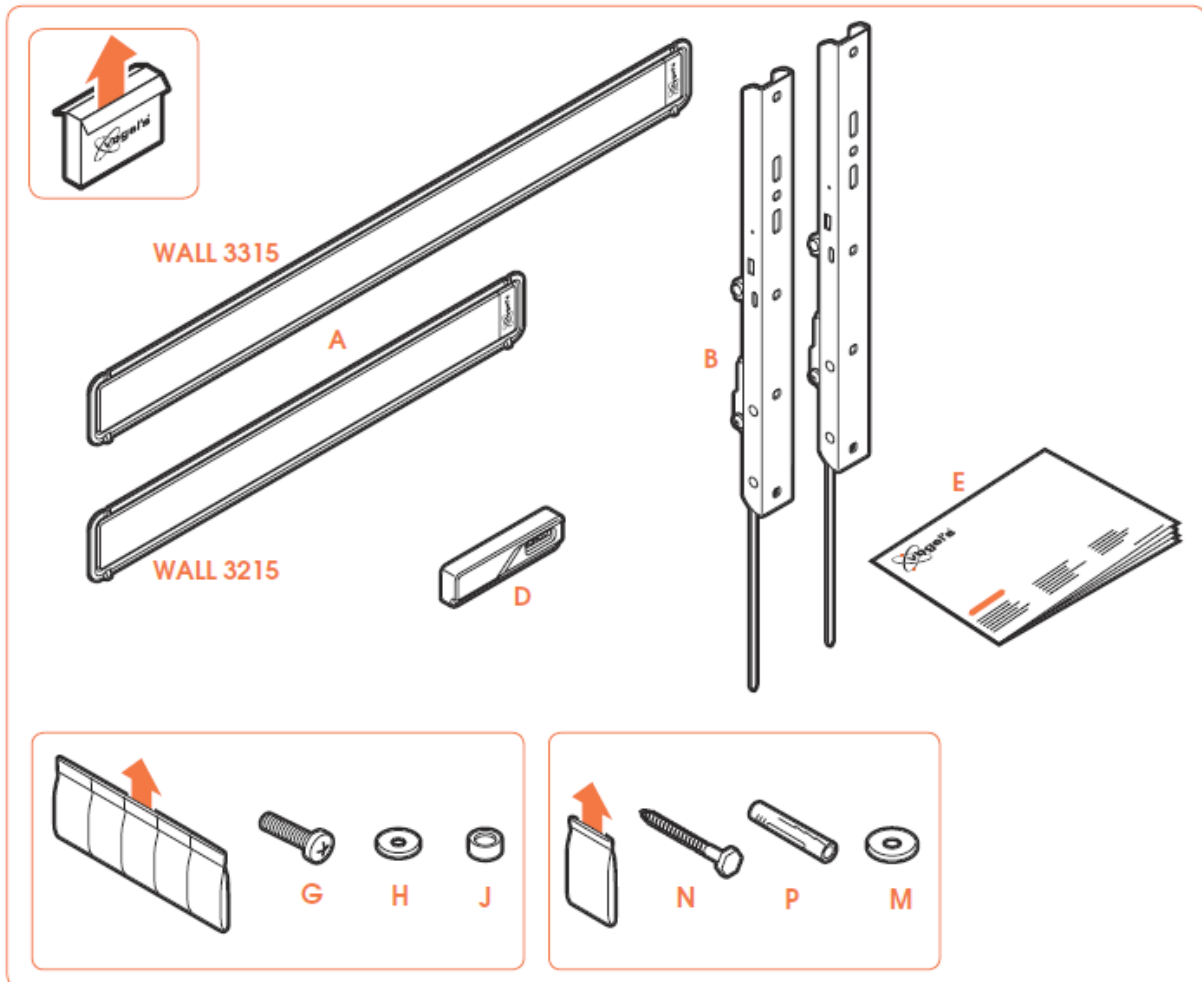

Spare parts list

WALL 3215 – WALL 3315

NB Please be aware that only the below listed part numbers are available as spare part.

Part name	Part nr	Letter in exploded view
Screen mounting kit C	371001	Bag with G, H, J
Wall mounting kit	391011	Bag with M, N, P
Spirit level	392026	D
Wall plate cover WALL 3205-3215	392031	-
Wall plate cover WALL 3305-3315	392032	-
Tie-wrap (one length to be cut to desired length)	392029	-
Single carton WALL 3215	394078	-
Single carton WALL 3315	394079	-
TV Mount Guide app card	PX53200	-