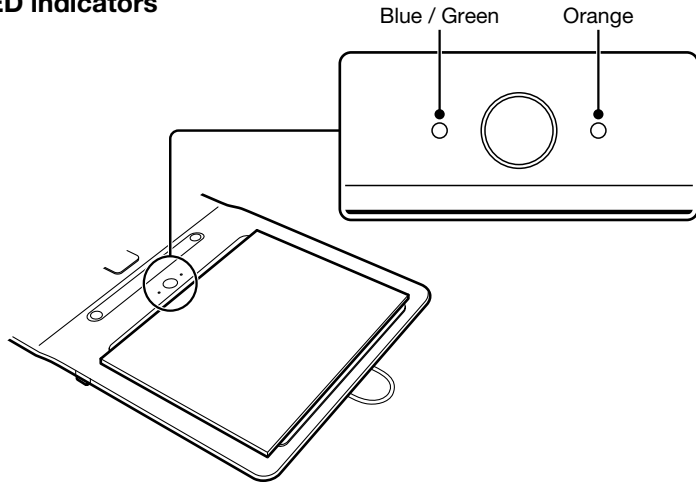

Bamboo Spark

Bamboo Spark,
with gadget pockets

Bamboo Spark,
with snap-fit for
iPad Air 2

Bamboo Spark,
with tablet sleeve

USB cable (for charging)

About the buttons

Charging

Replacing the ink cartridge

Replacement accessories

Ink cartridge

Closure band

Notepad

LED indicators

Blue blinking
Blue solid
Green solid
Orange blinking
Orange solid
Blue-Orange

Pairing
Power on, Page has content
Power on, Page is empty
Low battery
Battery charging
Memory full

Blau blinkend	Verbinden
Blau leuchtend	Angeschaltet, Seite hat Inhalt
Grün leuchtend	Angeschaltet, Seite ist leer
Orange blinkend	Niedriger Ladestand
Orange leuchtend	Laden der Batterie
Blau-Orange	Speicher voll