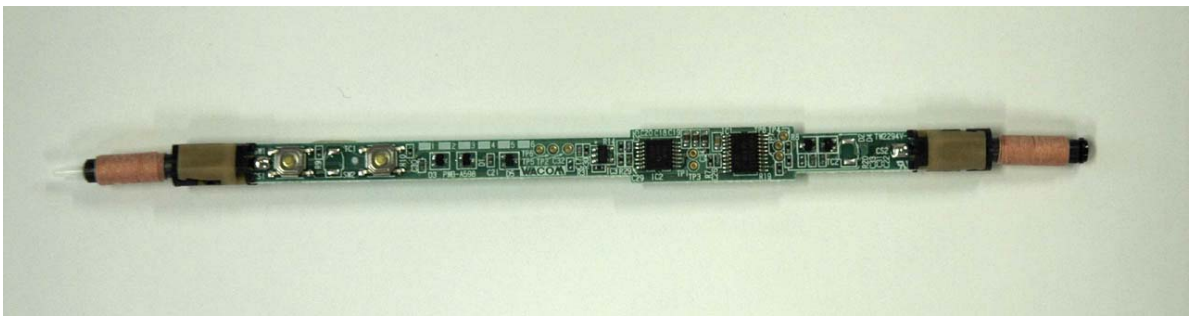

Photo 1 Top view

Photo 2 Bottom view

Photo 3 Surface of Main board

Photo 4 Reverse of Main board

Photo 5 Touch pad view

Optional device (Pen & Mouse)

Photo 6 Airbrush (model:ZP-400E)

Photo 7 Airbrush (model:ZP-400E)

Photo 8 Airbrush (model:ZP-400E)

Photo 9 Mouse (model: ZC-100)

Photo 10 Mouse inside (model: ZC-100)

Photo 13 Ink Pen (model: ZP-130)

Photo 14 Ink Pen (model: ZP-130)

Photo 15 Ink Pen (model: ZP-130)

Photo 16 Grip Pen (model: ZP-501E)