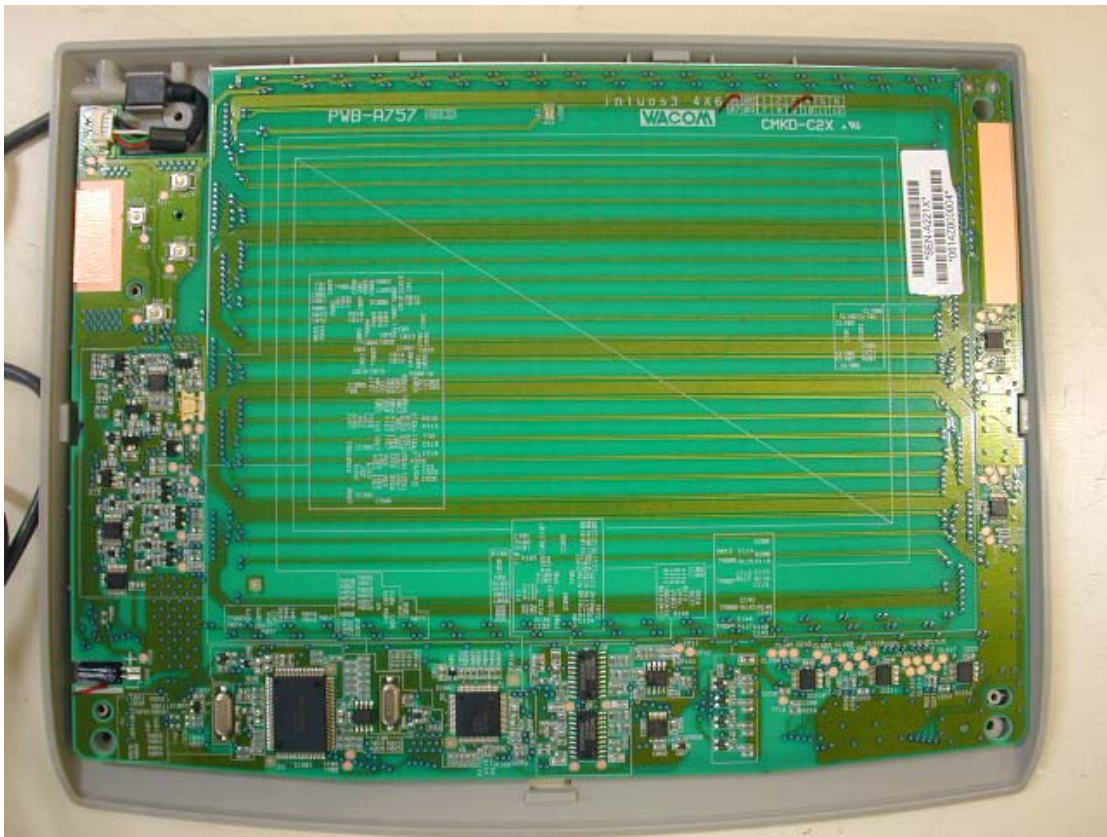

Photo 1 Top view

Photo 2 Bottom view

Photo 3 Surface of Main board

Photo 4 Reverse of Main board

Photo 5 Touch pad view

Optional device (Pen & Mouse)

Photo 6 Airbrush (model:ZP-400E)

Photo 7 Airbrush (model:ZP-400E)

Photo 8 Airbrush (model:ZP-400E)

Photo 9 Mouse (model: ZC-100)

Photo 10 Mouse inside (model: ZC-100)

Photo 13 Ink Pen (model: ZP-130)

Photo 14 Ink Pen (model: ZP-130)

Photo 15 Ink Pen (model: ZP-130)

Photo 16 Grip Pen (model: ZP-501E)