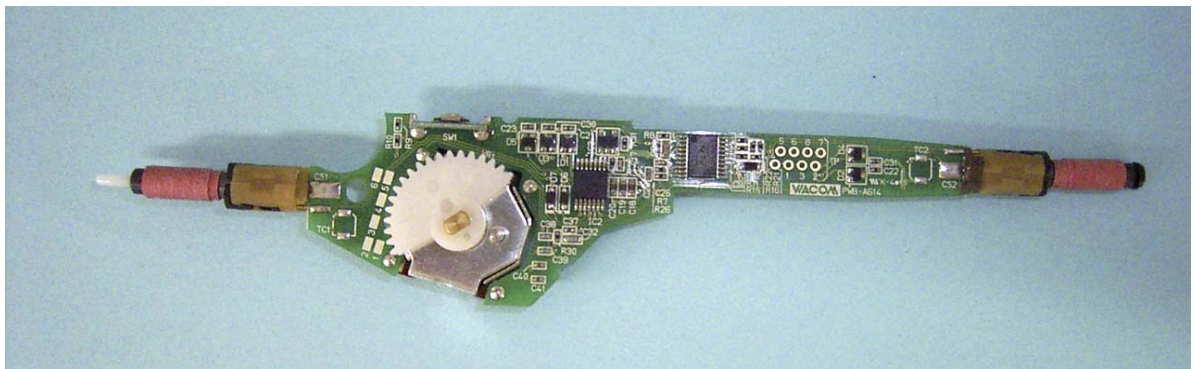

Photo 1 Top view

Photo 2 Bottom view

Photo 3 Surface of Main board

Photo 4 Reverse of Main board

Photo 5 Touch pad view

Optional device (Pen & Mouse)

Photo 6 Airbrush (model:ZP-400E)

Photo 7 Airbrush (model:ZP-400E)

Photo 8 Airbrush (model:ZP-400E)

Photo 9 Mouse (model: ZC-100)

Photo 10 Mouse inside (model: ZC-100)

Photo 13 Ink Pen (model: ZP-130)

Photo 14 Ink Pen (model: ZP-130)

Photo 15 Ink Pen (model: ZP-130)

Photo 16 Grip Pen (model: ZP-501E)