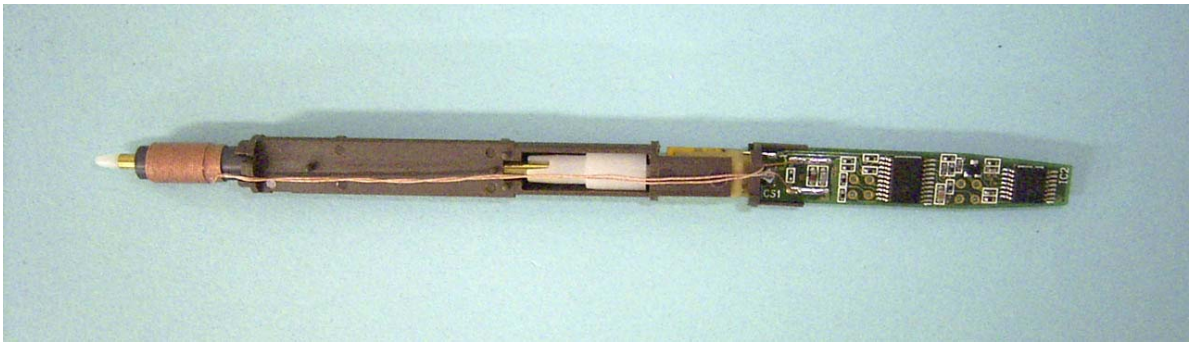

Photo 1 Top view

Photo 2 Bottom view

Photo 3 Surface of Main board

Photo 4 Reverse of Main board

Photo 5 Touch pad view

Optional device (Pen & Mouse)

Photo 6 Airbrush (model:ZP-400E)

Photo 7 Airbrush (model:ZP-400E)

Photo 8 Airbrush (model:ZP-400E)

Photo 9 Mouse (model: ZC-100)

Photo 10 Mouse inside (model: ZC-100)

Photo 13 Ink Pen (model: ZP-130)

Photo 14 Ink Pen (model: ZP-130)

Photo 15 Ink Pen (model: ZP-130)

Photo 16 Grip Pen (model: ZP-501E)

Photo 17 Grip Pen (model: ZP-501E)

Photo 18 Grip Pen (model: ZP-501E)

Photo 19 Classic Pen (model: ZP-300E)

Photo 20 Classic Pen (model: ZP-300E) inside

Photo 21 Classic Pen (model: ZP-300E) inside

Photo 22 Art Pen (model: ZP-600)