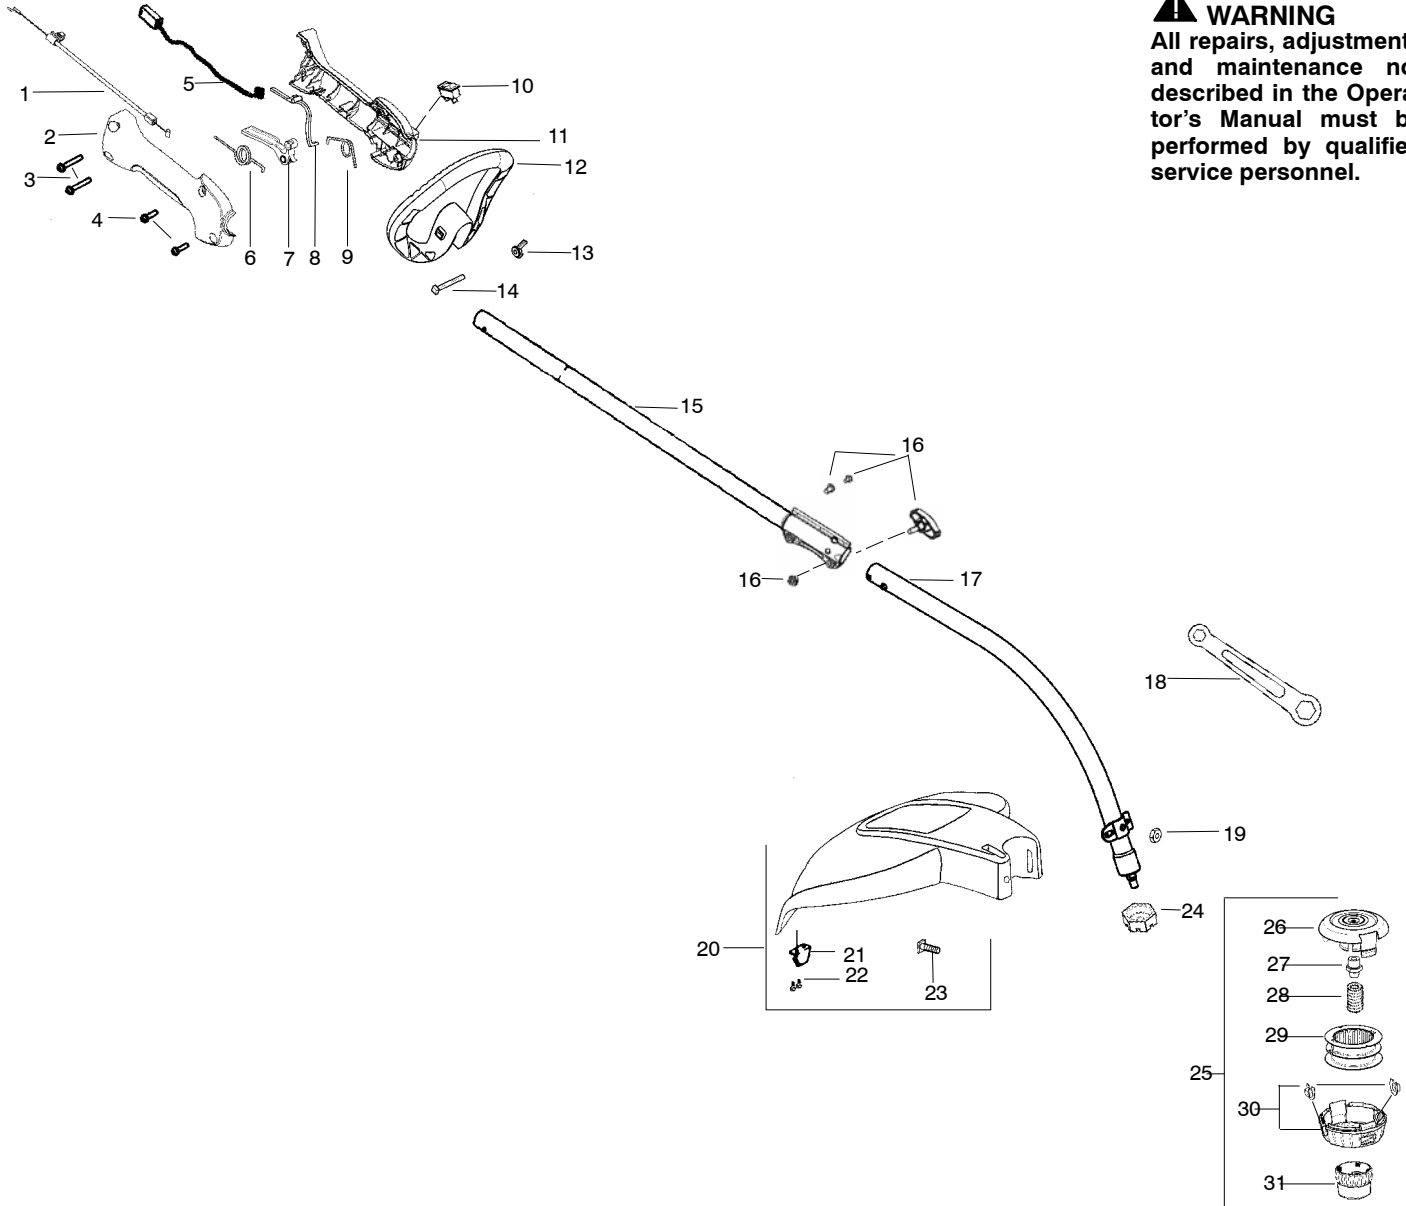

**⚠ WARNING**  
 All repairs, adjustments and maintenance not described in the Operator's Manual must be performed by qualified service personnel.

Ref.	Part No.	Description	Ref.	Part No.	Description	Ref.	Part No.	Description
1.	545044301	Assy-Throttle Cable	17.	576028302	Kit-Lower Shaft			
2.	545012902	Hsg.-Throttle (RH)	18.	530056401	Wrench			
3.	530016406	Screw	19.	530015197	Nut			
4.	530015814	Screw	20.	545006021	Kit-Shield Assy. (Incl. 18,19,21,22,23)			
5.	530054183	Assy.-Wire	21.	530052286	Limiter-Line			
6.	545067201	Spring-Trigger	22.	530015814	Screw			
7.	545013001	Trigger-Throttle	23.	530015820	Bolt			
8.	545013101	Lockout-Throttle	24.	545017404	Dustcup			
9.	545015201	Spring-Lockout	25.	537419205	Assy-TNG7 (Incl. 26, 27,28,29,30,31)	✓	115272826	Operator Manual (ENG/SP)
10.	530069572	Kit-Switch	26.	537419303	Housing	✓	115272956	(RUSSIAN)
11.	545013201	Hsg. Throttle (LH)	27.	537419901	Adapter	✓	577925101	Decal-Warning
12.	530058583	Assy-Handle(Incl. 13,14)	28.	537338801	Spring P25	✓	577925201	Decal- Trimmer Att. Warning
13.	530016152	Wingnut	29.	545080801	Assy-Wound Spool			
14.	530015786	Bolt	30.	545003365	Kit-Cover and Eyelet			
15.	575260801	Kit-Upper Shaft (Incl. flex, clamp & 16)	31.	537419601	Knob P25			
16.	575291801	Kit - Knob/Screw						