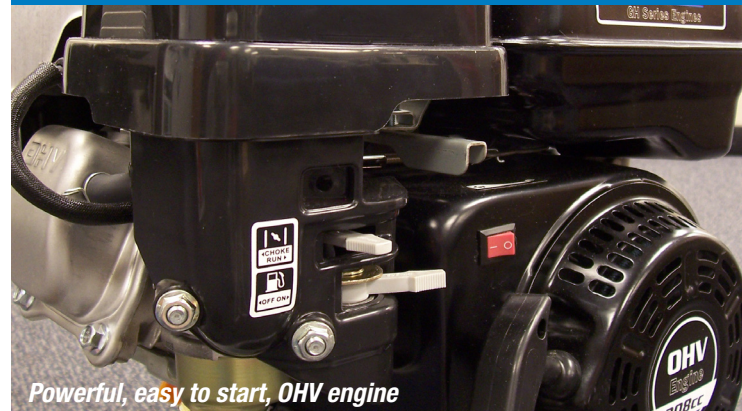

Our goal was to design and produce robust cleaning machines and did so by utilizing quality components and superior engineering. This ensures years of worry-free operation.

WP3000Z Gas Pressure Washer

We've taken years of expertise and created a powerful package:

- Durable, maintenance-free Annovi Reverberi pump
- Powered by 208cc Westinghouse, 4 cycle engine
- 30' Professional grade, kink-free, rubber hose
- Quick connect nozzle connections
- Easy access hose connections
- Compact, all steel, light weight construction
- Includes: .6 liter of oil, wand, hose, siphon hose for soap bottle and 5 precision spray tips

Specifications

Model	WP3000Z
PSI (per PWMA)	3000
GPM (per PWMA)	2.8
Engine	208cc Westinghouse OHV
Pump	Annovi Reverberi Axial
Spray Gun	Ergo-Trigger with lock
Frame	Steel
Hose - Rubber	30', Flexible kink-free
Wheels	10" Never flat
Warranty	3 Year limited
Nozzles	(5) 0°, 15°, 25°, 40°, Soap
Emissions	EPA & CARB
Unit Weight	65 lbs. (29.4 kg)
Box Dimensions	21"L x 16"W x 18"H

Westpro Power Systems, LLC
W237 N2889 Woodgate Road, Unit B
Pewaukee, WI 53072 USA

Tel (262) 522-1450 Toll Free (855) 944-3571

www.westpropower.com

© 2012

WESTINGHOUSE, and INNOVATION YOU CAN BE SURE OF are trademarks of Westinghouse Electric Corporation. Used under license by Westpro Power Systems.

WP3000Z Gas Pressure Washer