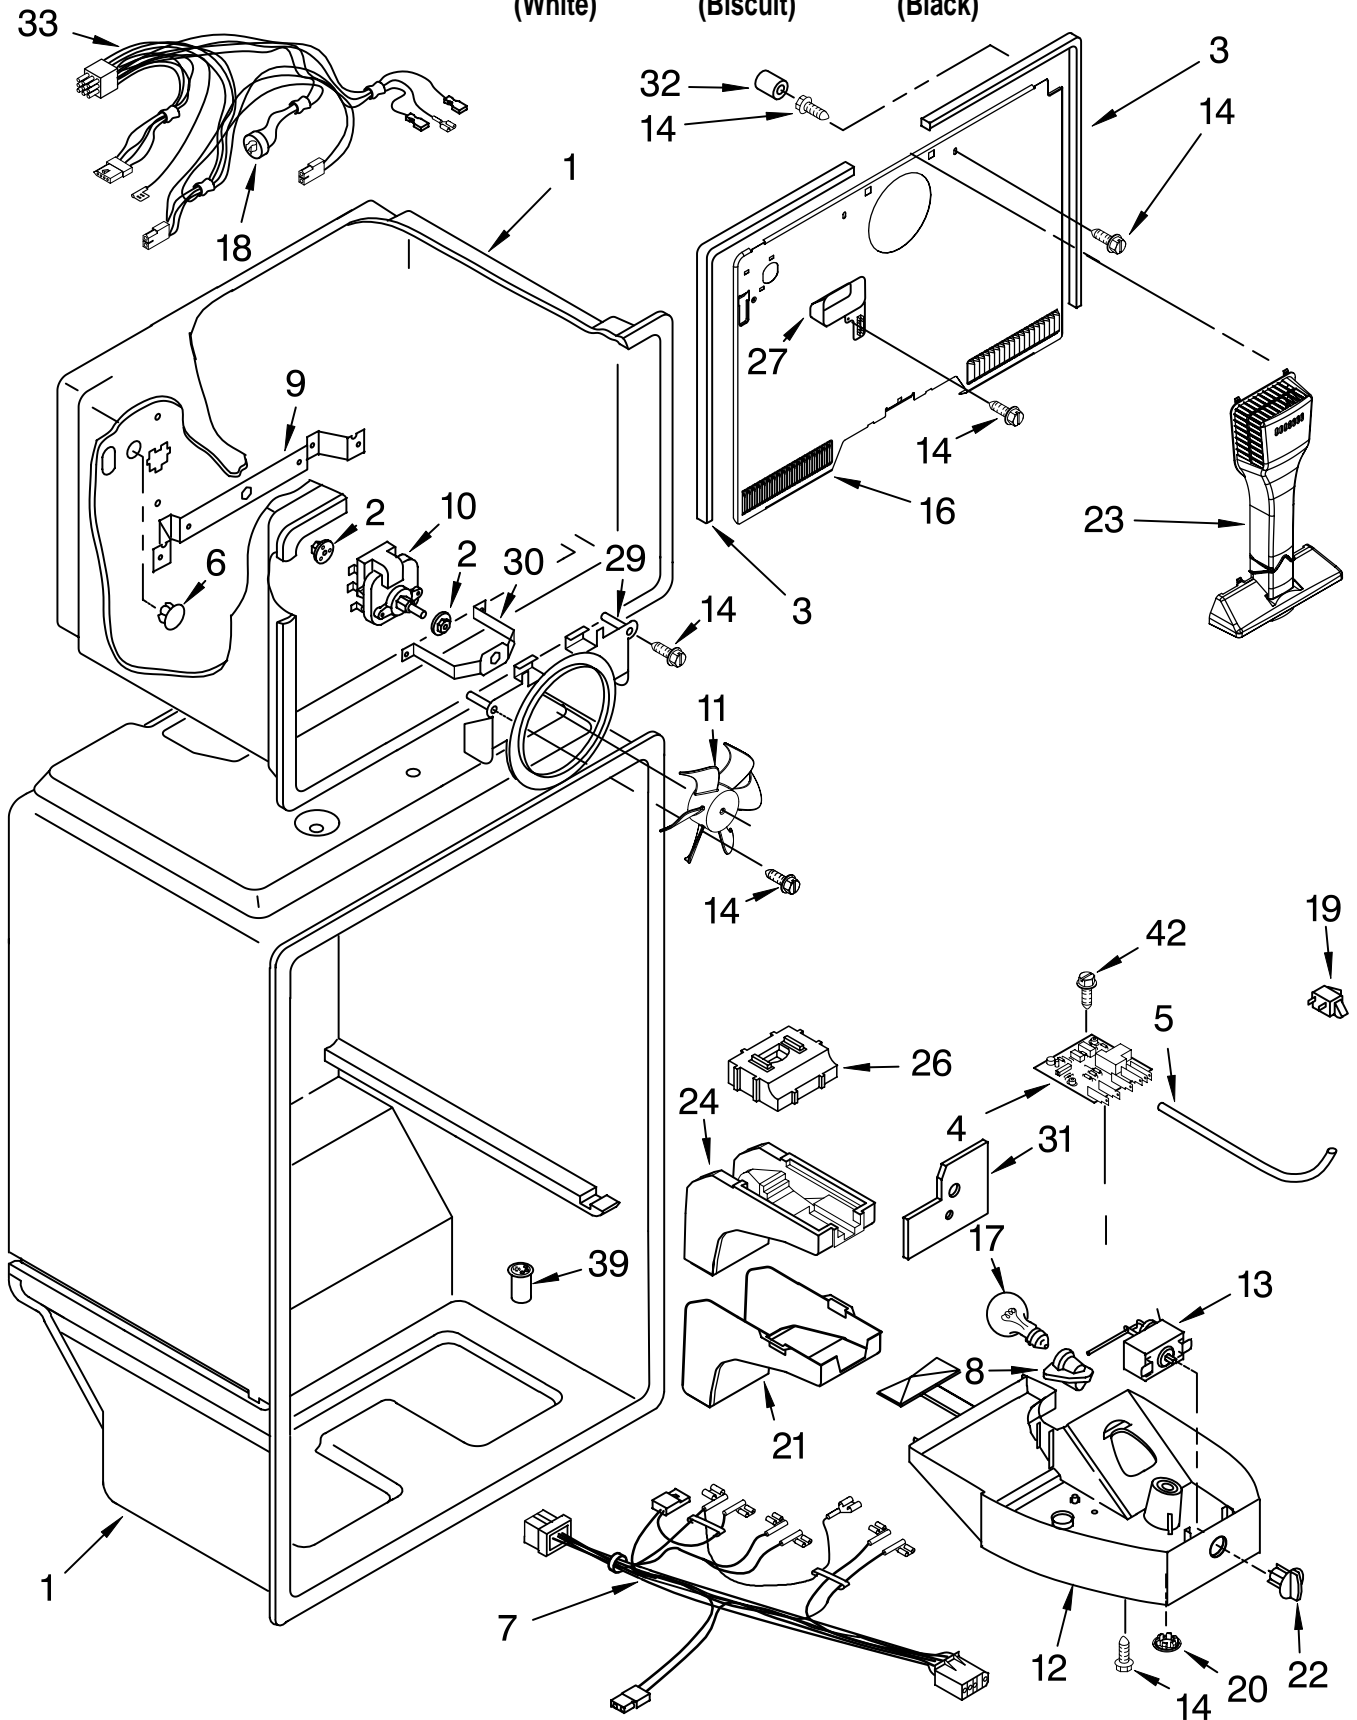

LINER PARTS

For Models: ET8WTKXKQ06, ET8WTKXKT06, ET8WTKXKB06
(White) (Biscuit) (Black)

FOR ORDERING INFORMATION REFER TO PARTS PRICE LIST

LINER PARTS

For Models: ET8WTKXKQ06, ET8WTKXKT06, ET8WTKXKB06

(White) (Biscuit) (Black)

Illus. No.	Part No.	DESCRIPTION
1		Liner (Not A Serviceable Part)
2	2197380	Grommet (2)
3	2254359	Gasket, Evaporator Cover (2)
4	2303826	Adaptive Defrost Control
5	2204640	Thermostat Tube Barrier
6	941839	Hole Plug
7	2187884	Wire Assy. Control Box
8	2162085	Socket, Light (2)
9	2214976	Bracket Evap. Fan, Rear
10	2214986	Fan Motor
11	2163777	Fan Blade
12	2218380	Control Box
13	2225460	Thermostat Assembly
14	489478	Screw
16	2254261	Cover, Evaporator
17	2160708	Light Bulb
18	2221677	Defrost, BI-Metal
19	1118894	Rocker Arm Switch
20	940014	Hole Plug, Control Box
21	2176281	Cover, Air Diffuser
22	2202885	Knob, Thermostat
23	2254354	Air Tower
24	2189452	Air Diffuser, Bottom
26	2179877	Air Diffuser, Top
27	2205003	Cover, Hole
29	2218696	Bracket, Fan Motor
30	2214979	Bracket Evap. Fan, Front
31	2204639	Shield, Heat
32	487996	Cap
33	2187686	Wire Assembly, Freezer Compartment (Includes Item 18)
39	2210509	Release Valve
42	8534009	Screw

FOR ORDERING INFORMATION REFER TO PARTS PRICE LIST