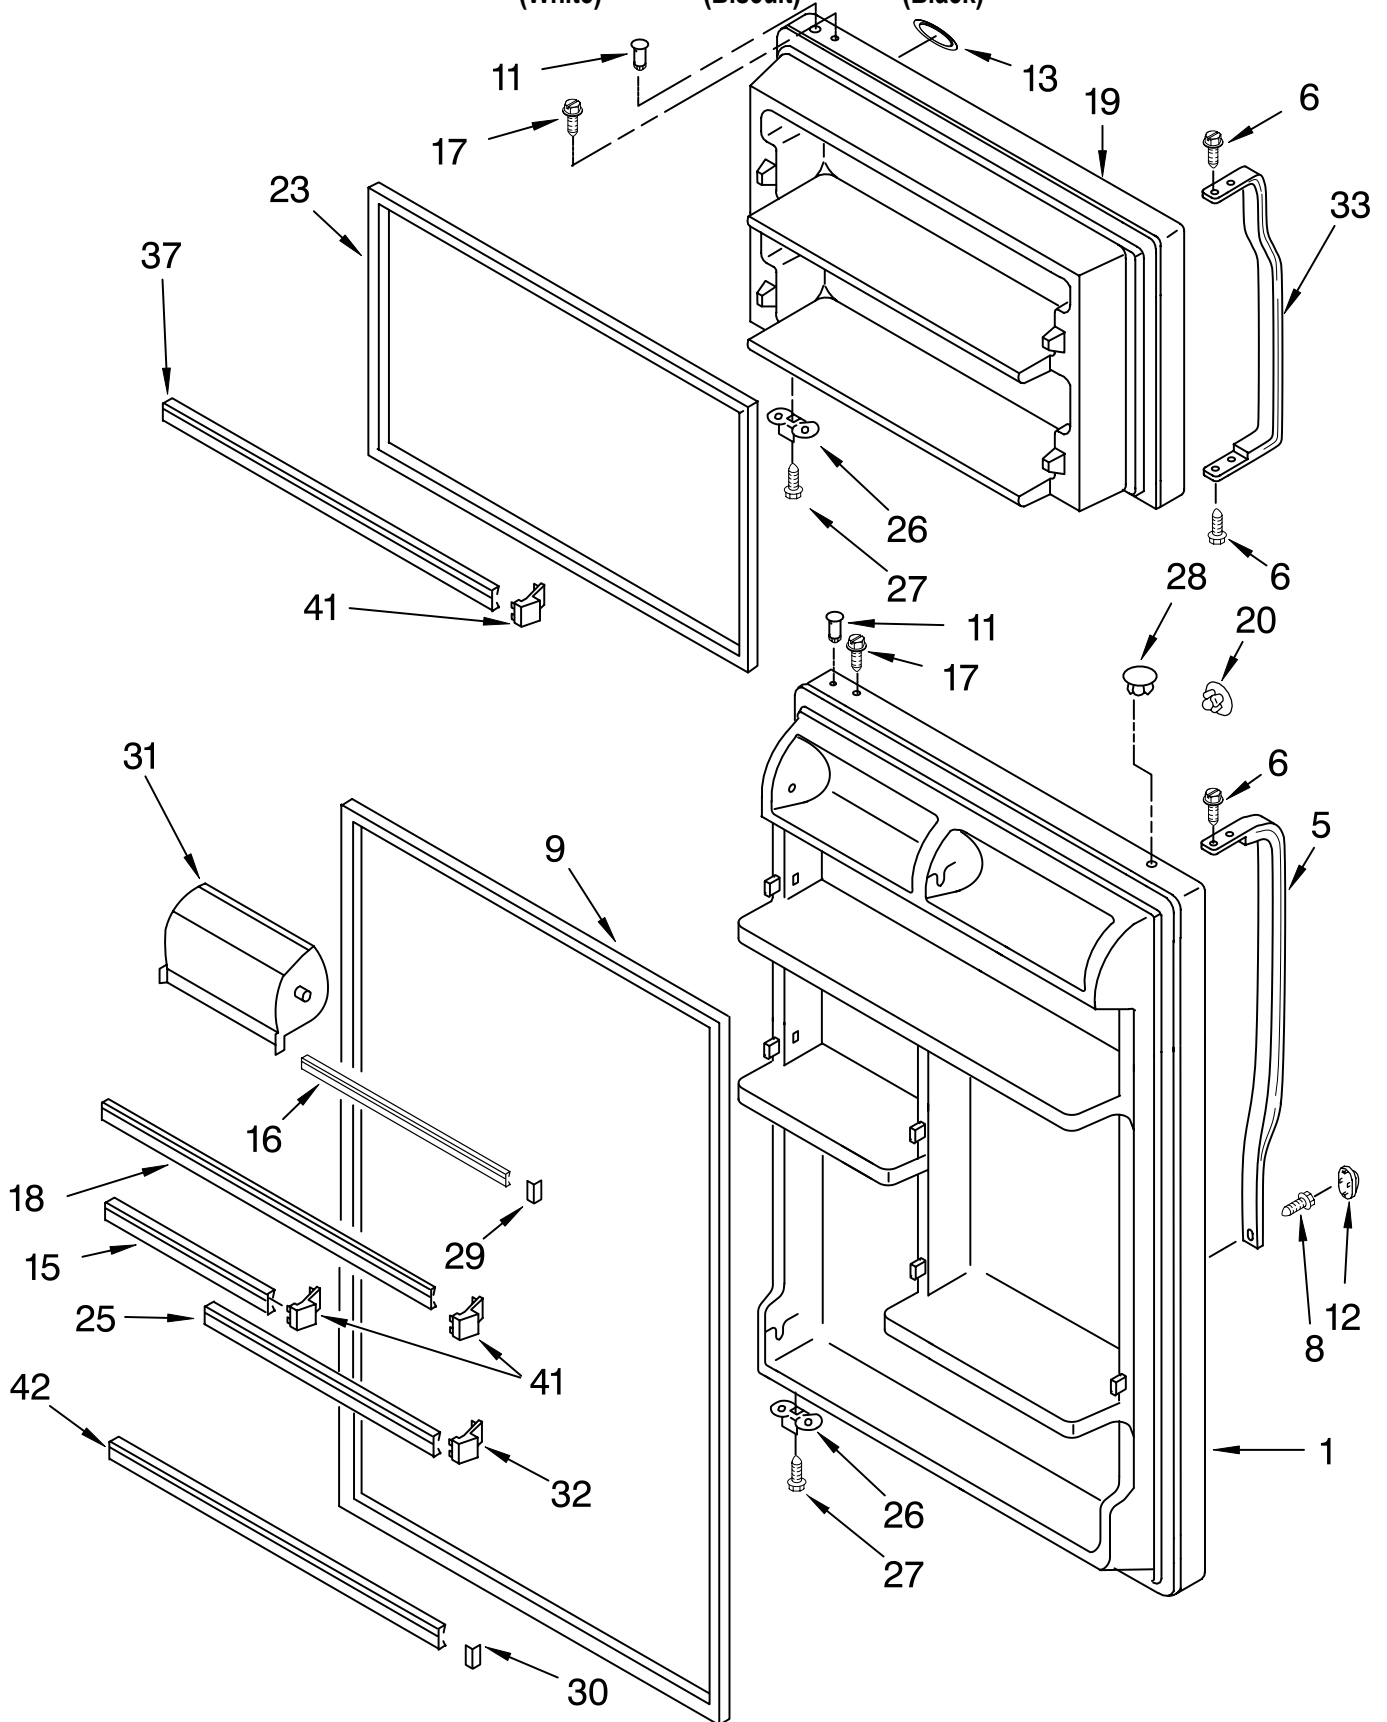

DOOR PARTS

For Models: ET8WTKXKQ06, ET8WTKXKT06, ET8WTKXKB06

(White)

(Biscuit)

(Black)

FOR ORDERING INFORMATION REFER TO PARTS PRICE LIST

DOOR PARTS

For Models: ET8WTKXKQ06, ET8WTKXKT06, ET8WTKXKB06
(White) (Biscuit) (Black)

Illus. No.	Part No.	DESCRIPTION
1		Refrigerator Door (Includes #9 & #11)
	2183948	White
	2205285	Biscuit
	2213386	Black
5		Handle, R.C.
	2202807W	White
	2202807T	Biscuit
	2202807B	Black
6	489357	Screw
8	8281146	Screw
9		Door Gasket, Magnetic
	2202874	Mist Beige
	2220881	Black
11	2183003	Thimble
12		Cover, Screw
	2202819W	White
	2202819T	Biscuit
	2202819B	Black
13	2262218	Nameplate
15	2201052	Trim, Door
16	2180027	Trim, Door Shelf
17	8281265	Screw
18	2201051	Trim, Door
19		Freezer Door (Includes #11 & #23)
	2182487	White
	2205279	Biscuit
	2200710	Black
20		Hole Plug
	2189000	White
	2200936	Biscuit
	2189009	Black
23		Door Gasket, Magnetic
	2214966	Mist Beige
	2214968	Black
25	2195943	Trim, Door Shelf
26	2189202	Bracket, Door Stop (2)
27	488921	Screw
28		Hole Plug
	2212648	White
	2212649	Biscuit
	2212651	Black
29	2156007	Plug, Trim (4)
30	2156006	Plug, Trim (4)
31	2218113	Compartment Door
32	2195915	Plug, Trim
33		Handle, F.C.
	2202806W	White
	2202806T	Biscuit
	2202806B	Black
37	2201050	Trim, Door (2)
41	2156003	Endcap (4)
42	2195949	Trim, Door

FOR ORDERING INFORMATION REFER TO PARTS PRICE LIST