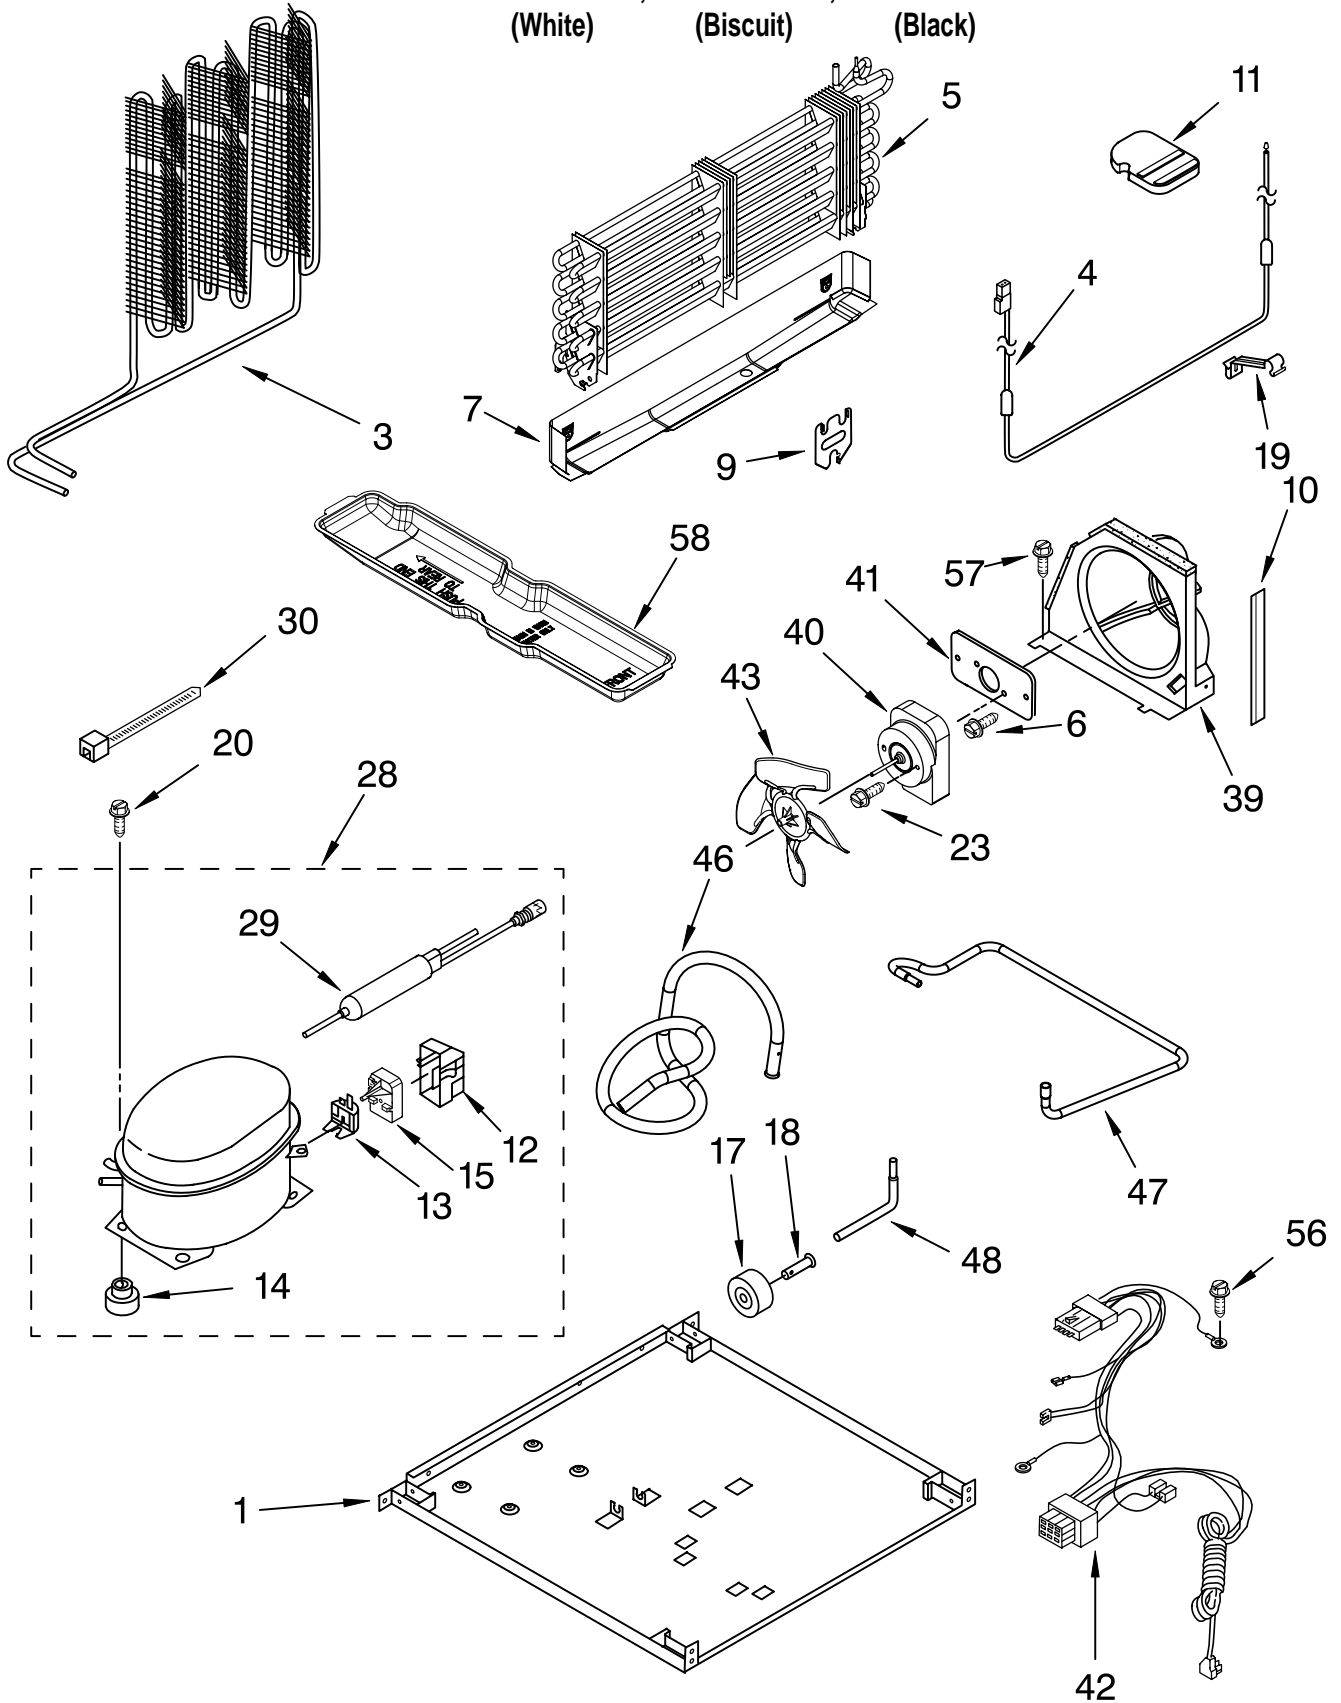

UNIT PARTS

For Models: ET8WTKXKQ06, ET8WTKXKT06, ET8WTKXKB06

(White)

(Biscuit)

(Black)

FOR ORDERING INFORMATION REFER TO PARTS PRICE LIST

UNIT PARTS

For Models: ET8WTKXKQ06, ET8WTKXKT06, ET8WTKXKB06

(White)

(Biscuit)

(Black)

Illus. No.	Part No.	DESCRIPTION	Illus. No.	Part No.	DESCRIPTION	Illus. No.	Part No.	DESCRIPTION
1	2225597	Plate, Unit Mounting	18	2221797	Rivet	Following Parts Not Illustrated and Optional Parts Not Included		
3	2214960	Condenser	19	2182338	Clip, Heater			
4	2176300	Heater, Defrost	20	489373	Screw			
5	2254250	Evaporator Assy.	23	8281197	Screw			
6	489494	Screw	28	2225647	Compressor			
7	2254294	Drain Pan			(Includes Items 12,13,14 & 29)			
9	2176301	Bracket, Heater			(Also Order 482801)			
10	2300638	Extension, Air Baffle			Installation Kit & 876765			
11	2201184	Support Block			Tube Kit)			
12	2162358	Production	29		Drier			
	4387731	Service		2199167	Production	978025		Valve, Access (1/4")
13		Overload		4387019	Service	978026		Valve, Access (5/16")
	2302290	Production	30	2155774	Clamp	978027		Valve, Access (3/8")
	4387938	Service (Includes Relay)	39	2302249	Air Baffle	978028		Valve, Access (1/2")
14		Grommet (4)	40	2188729	Motor, Condenser	978029		Valve, Access (5/8")
	1100826	Production	41	2301979	Plate	978030		Valve, Access (3/4")
	4387558	Service	42	2187764	Wire Assy. Unit	876764		Valve, Access (3/16")
15	2258450	Start Device Combination (Start Relay and Overload for Production Compressor Only)	43	2225834	Fan Blade	REFRIGERANT CHARGE 4.00 Ozs. (R134A)		
			46	2205294	Tube, Discharge			
			47	2205293	Tube, Suction			
			48	2212848	Tube, Process			
			56	488500	Screw			
			57	3400518	Screw			
			58	2300635	Evaporator Tray			
17	2150304	Roller (2)						

FOR ORDERING INFORMATION REFER TO PARTS PRICE LIST