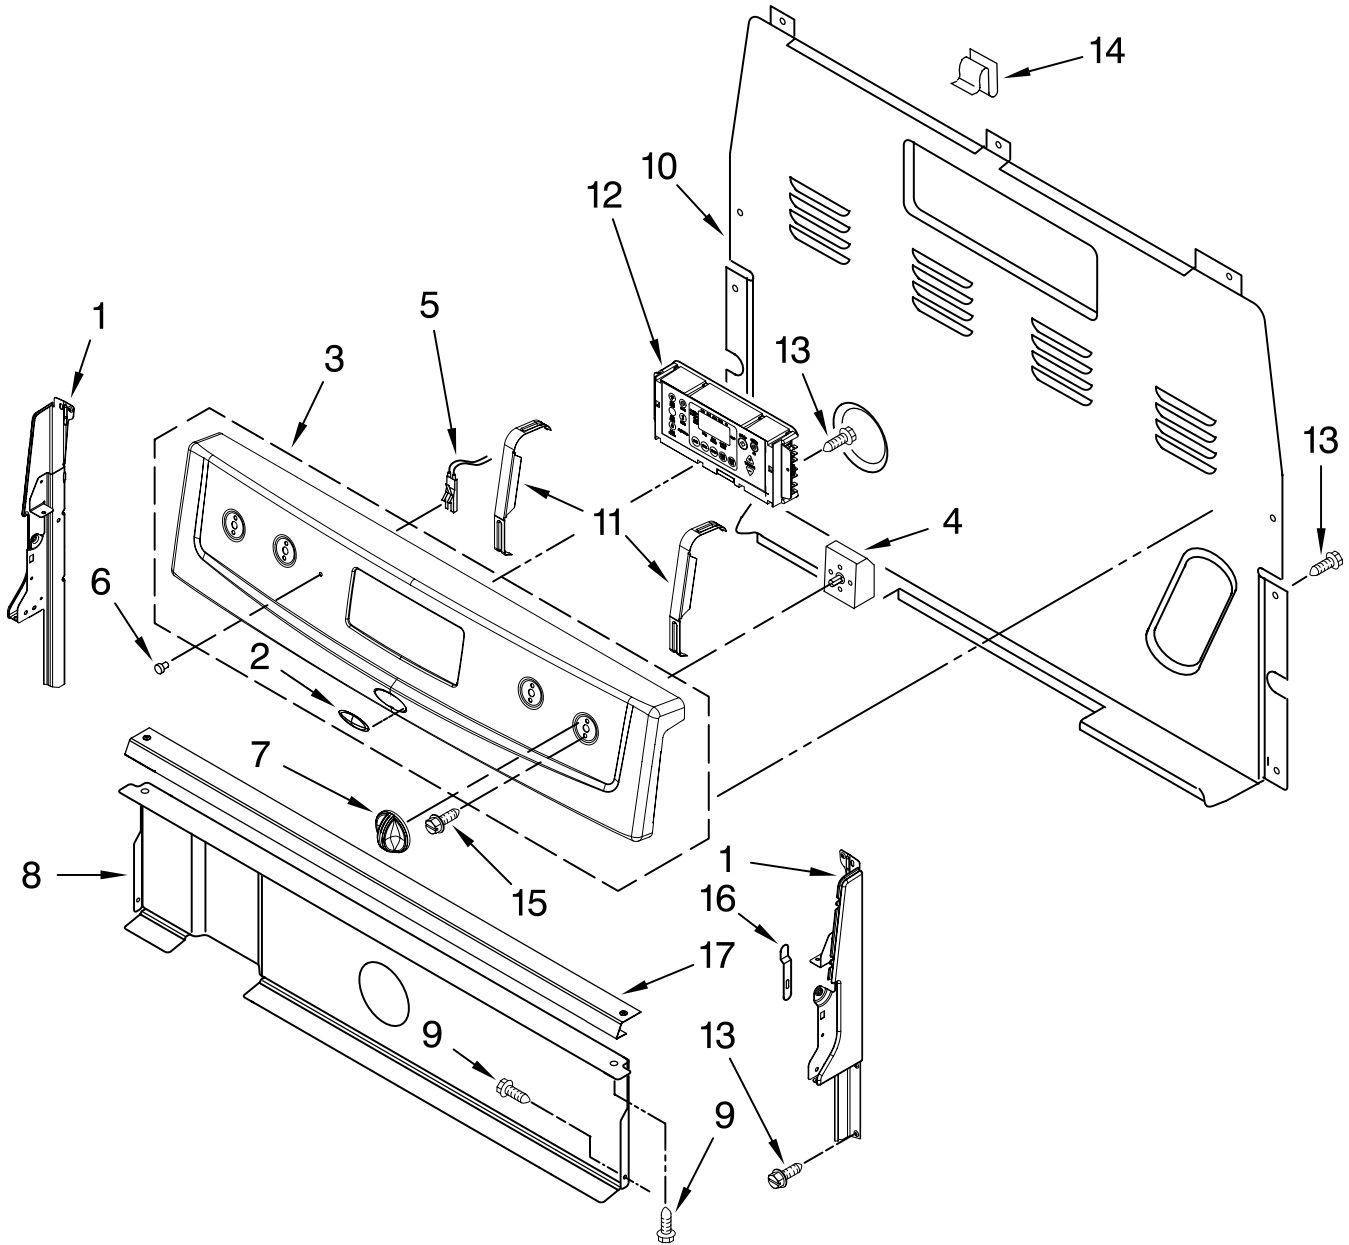

CONTROL PANEL PARTS

For Models: RF114PXSQ3, RF114PXS3, RF114PXST3
(Designer White) (Black) (Designer Biscuit)

Illus. No.	Part No.	DESCRIPTION	
1	W10009080	Black Left Hand	
	W10009090	Black Right Hand	
	W10009040	White Left Hand	
	W10009050	White Right Hand	
	W10009060	Biscuit Left Hand	
	W10009070	Biscuit Right Hand	
	2	9757609	Nameplate
3		Panel, Console	
	W10170678	Black	
	W10170677	White	
	W10170663	Biscuit	

Illus. No.	Part No.	DESCRIPTION	
4	3148954	Switch, Infinite	
	3148952	Left Front	
	3148954	Right Rear	
	3148952	Right Front	
	3400882	Screw (8)	
	5	8523265	Light, Indicator
	6	3196068	Lens, Light
7		Knob, Infinite (4)	
	9761964	Black	
	9761962	White	
	9761963	Biscuit	

Illus. No.	Part No.	DESCRIPTION
8	8053912	Shield, Heat
9	3196166	Screw
10	8272473	Cover, Upper
11	9762078	Brkt-Mntg, EOC
12		Control, Range
	W10108290	Black
	W10108280	White
	W10108300	Biscuit
13	3196178	Screw
14	8273564	Clip
15	3400882	Screw
16	3196200	Clip, Spring (2)
17	W10182322	Brkt-Mntg, Console

FOR ORDERING INFORMATION REFER TO PARTS PRICE LIST