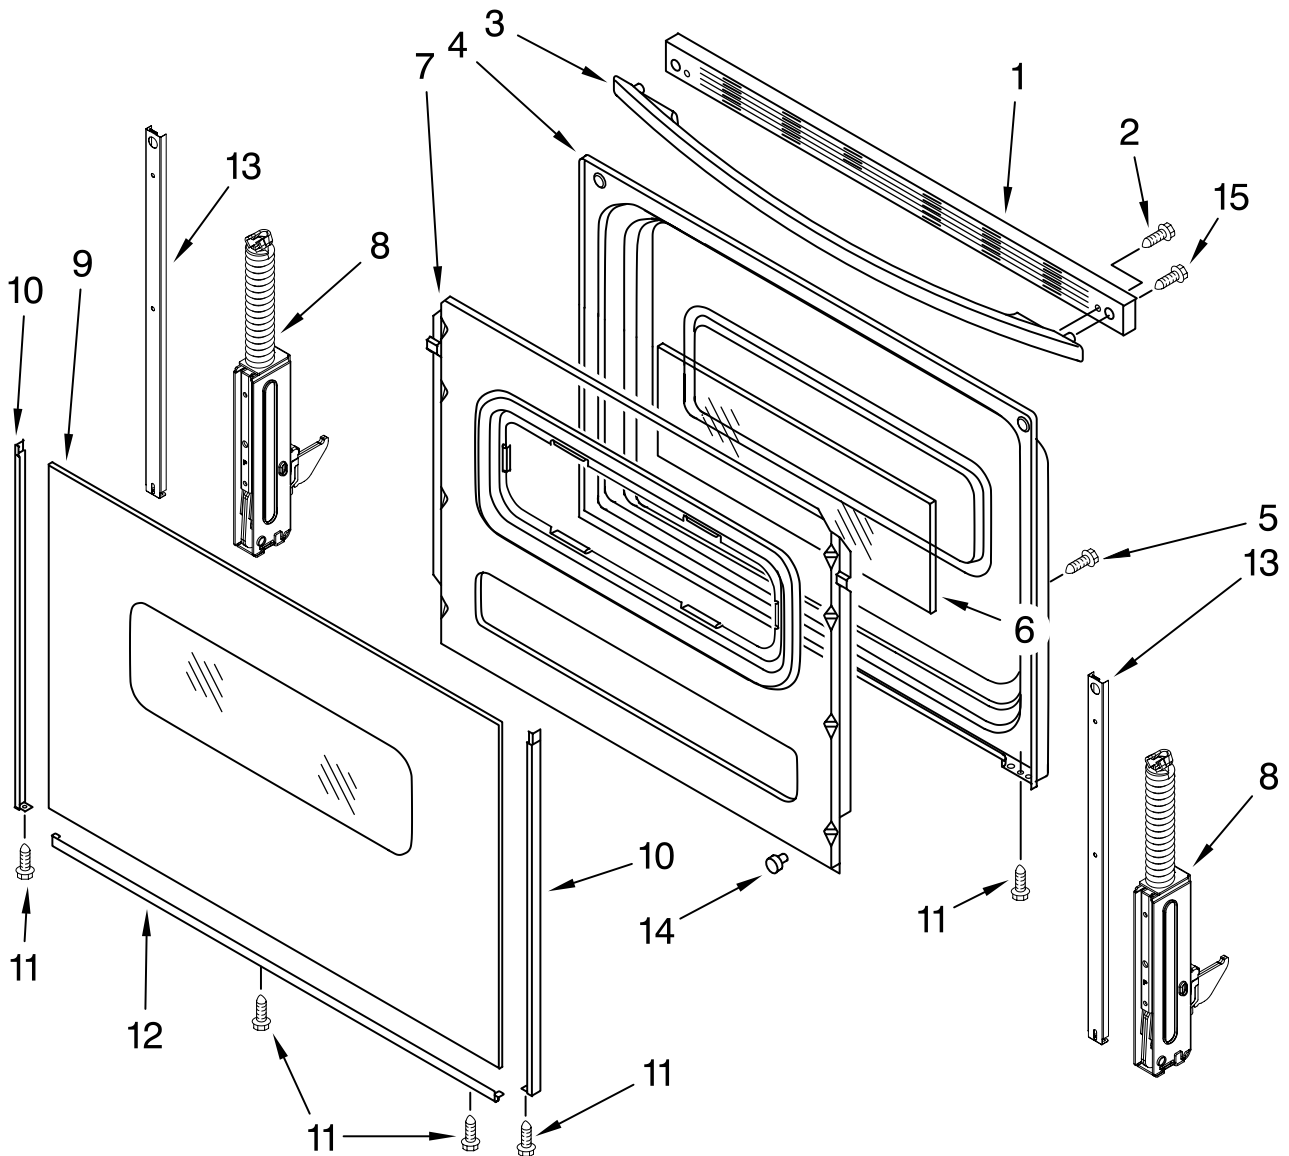

DOOR PARTS

For Models: RF114PXSQ3, RF114PXS B3, RF114PXST3
(Designer White) (Black) (Designer Biscuit)

Illus. No.	Part No.	DESCRIPTION
1	W10144870	Trim, Top Black
	W10144869	White
	W10181675	Biscuit
2	W10168559	Screw
3	W10118385	Handle, Door Black
	W10118384	White
	W10118386	Biscuit
4	9761340	Liner, Door
5	W10031790	Screw
6	9758163	Window, Inner
7	9761500	Retainer, Insul.

Illus. No.	Part No.	DESCRIPTION
8	9761494	Hinge, Door (2)
9	9762477	Glass, Outer Black
	9762476	White
	9762478	Biscuit
10	8523171	Trim, Side Black Left Hand
	8523165	Black Right Hand
	8523172	White Left Hand
	8523166	White Right Hand
	8523173	Biscuit Left Hand
	8523167	Biscuit Right Hand

Illus. No.	Part No.	DESCRIPTION
11	3196160	Screw
12	8523177	Trim, Lower Black
	8523175	White
	8523178	Biscuit
13	W10113759	Strap, Door
14	3195809	Bumper, Door (2)
15	W10178180	Screw

FOR ORDERING INFORMATION REFER TO PARTS PRICE LIST