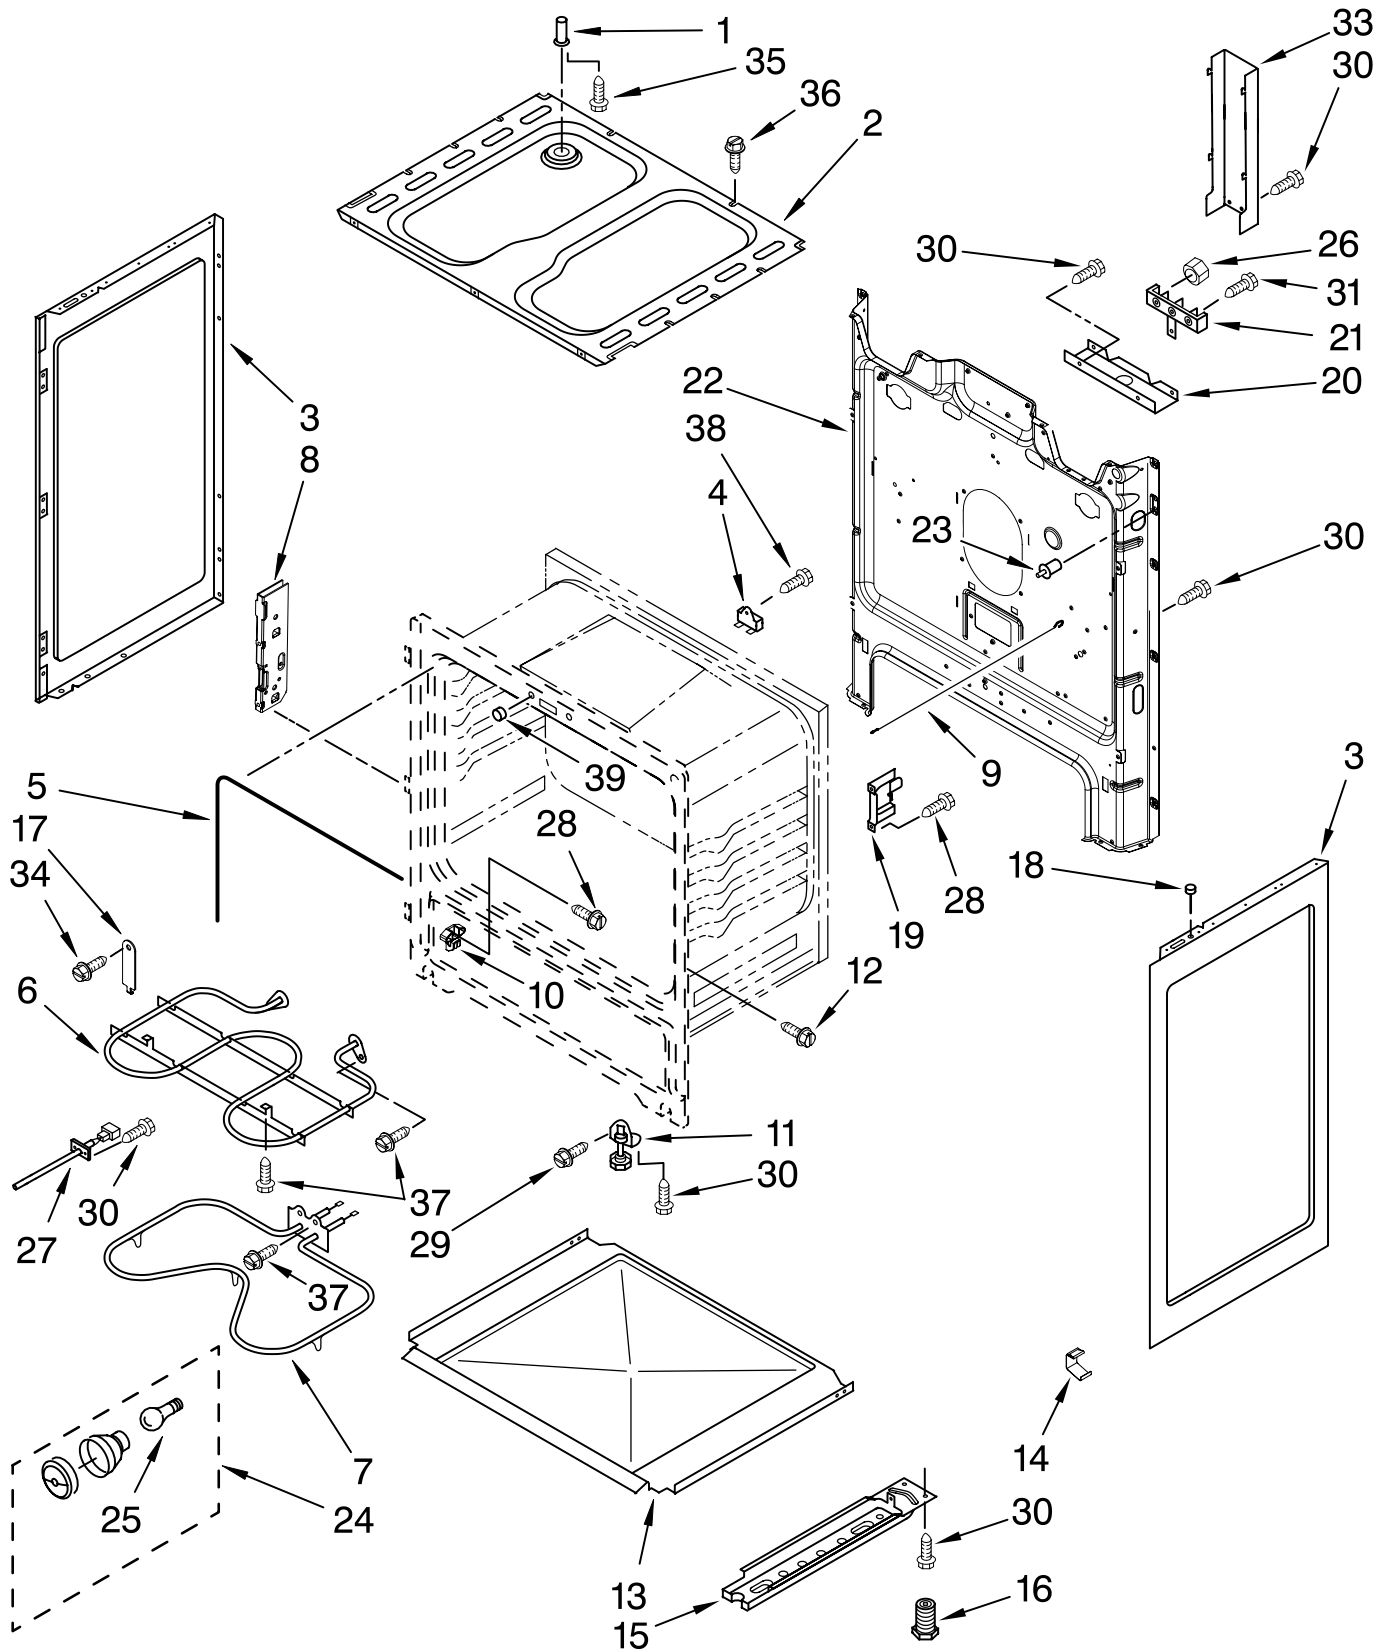

CHASSIS PARTS

For Models: RF114PXSQ3, RF114PXS3, RF114PXST3
(Designer White) (Black) (Designer Biscuit)

FOR ORDERING INFORMATION REFER TO PARTS PRICE LIST

CHASSIS PARTS

For Models: RF114PXSQ3, RF114PXSB3, RF114PXST3
(Designer White) (Black) (Designer Biscuit)

<u>Illus. No.</u>	<u>Part No.</u>	<u>DESCRIPTION</u>
1	3169143	Vent Tube
2	3186144	Box, Burner
3		Panel, Side (2)
	8053830	White-Textured
	8272519	Biscuit-Textured
	8053832	Black-Textured
4	3196548	Fuse, Thermal
5	W10129032	Seal, Oven Door
6	9757340	Element, Broil
7	9758541	Element, Bake
8	9760407	Brkt-Mounting
9	9757239	Rod, Door Switch
10	W10114344	Glide, Drawer Frnt
11	3196037	Foot, Front (2)
12	W10067840	Screw
13	8054068	Tray, Insulation
14	3196576	Clip, Panel (6)
15	9760314	Rail, Base (2)
16	W10058460	Foot, Rear (2)
17	9761517	Clip,Dr Mntg(2)
18	3195809	Bumper, Side (2)
19	3186116	Support, Oven (2)
20	3186034	Bracket, Service
21	9761958	Block, Terminal
22	8274034	Back, Main
23	9757262	Switch, Door
24	3196701	Light Socket Assy
25	311255	Bulb, Oven Light
26	112432	Nut (3)
27	W10181986	Sensor, Oven
28	3196169	Screw
29	3196179	Screw
30	3196178	Screw
31	3400016	Screw
33	9758283	Cover, Box
34	W10031780	Screw
35	3196567	Screw
36	3196168	Screw
37	3196174	Screw
38	3196172	Screw
39	9758701	Spacer, Door

INSULATION

8273263 Insulation, Wrap
8272611 Insulation, Back