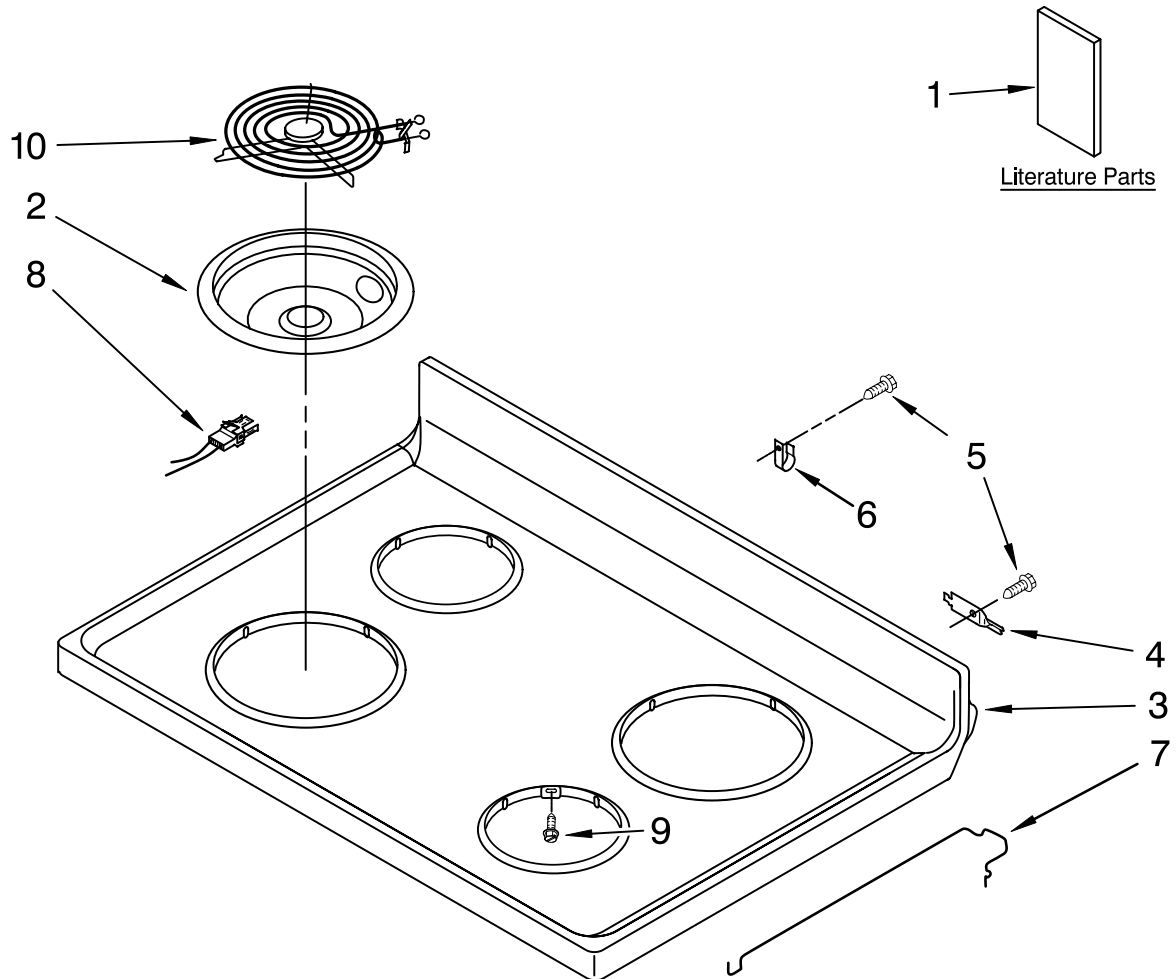

# COOKTOP PARTS

For Models: RF114PXSQ3, RF114PXS B3, RF114PXST3  
(Designer White) (Black) (Designer Biscuit)

30" ELECTRIC FREESTANDING  
STANDARD CLEAN RANGE

Illus. No.	Part No.	DESCRIPTION
1		Literature Parts
	W10162204	Owners Manual
	W10115597	Tech Sheet
	W10141166	Instructions, Installation
		Template, Anti-Tip
	9757142	English/Spanish
	9757143	English/French
	9762761	Safer Cooking Tips

Illus. No.	Part No.	DESCRIPTION
2		Bowl, Drip
	W10196406	6" Chrome (2)
	W10196405	8" Chrome (2)
3		Cooktop
	3186231	White
	8272527	Biscuit
	3186233	Black
4	3195060	Hinge, Cooktop (2)

Illus. No.	Part No.	DESCRIPTION
5	3196178	Screw
6	308605	Strain Relief
7	3195812	Rod, Support (2)
8	814399	Receptacle, Elmnt
9	3196154	Screw
10		Element, Surface
	9761347	6" (2)
	9761345	8"(2)