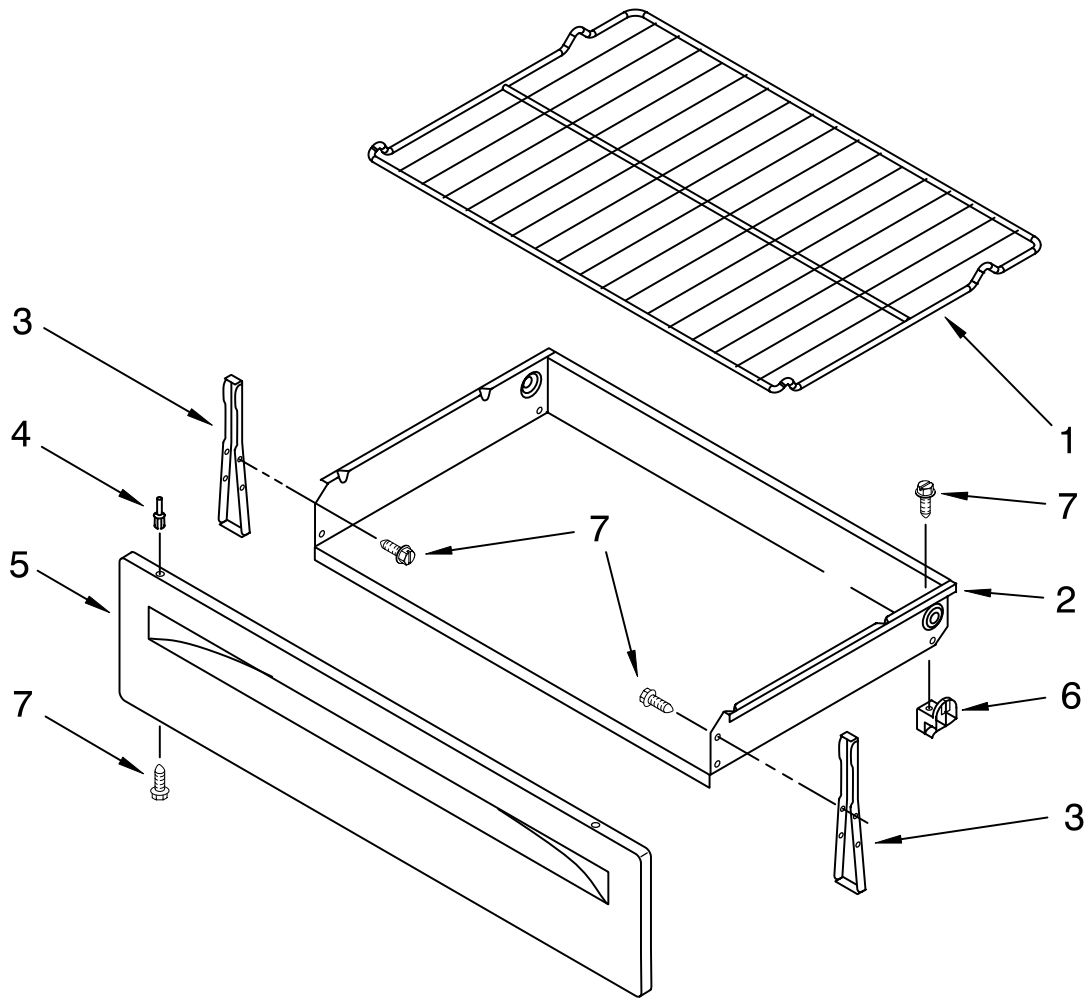

DRAWER & BROILER PARTS

For Models: RF114PXSQ3, RF114PXS3, RF114PXST3
(Designer White) (Black) (Designer Biscuit)

Illus. No.	Part No.	DESCRIPTION
1	W10138079	Rack, Oven (2)
2	9761031	Drawer, Storage
3	W10174396	Bracket, Drawer(2)
4		Rivet, Push (2)
	3196814	White
	3196815	Almond
	3196813	Black
5		Panel, Drawer Frnt
	8053339	White
	8272501	Biscuit
	8053341	Black
6	8053334	Glide, Drawer (2)
7	3196168	Screw

FOR ORDERING INFORMATION REFER TO PARTS PRICE LIST