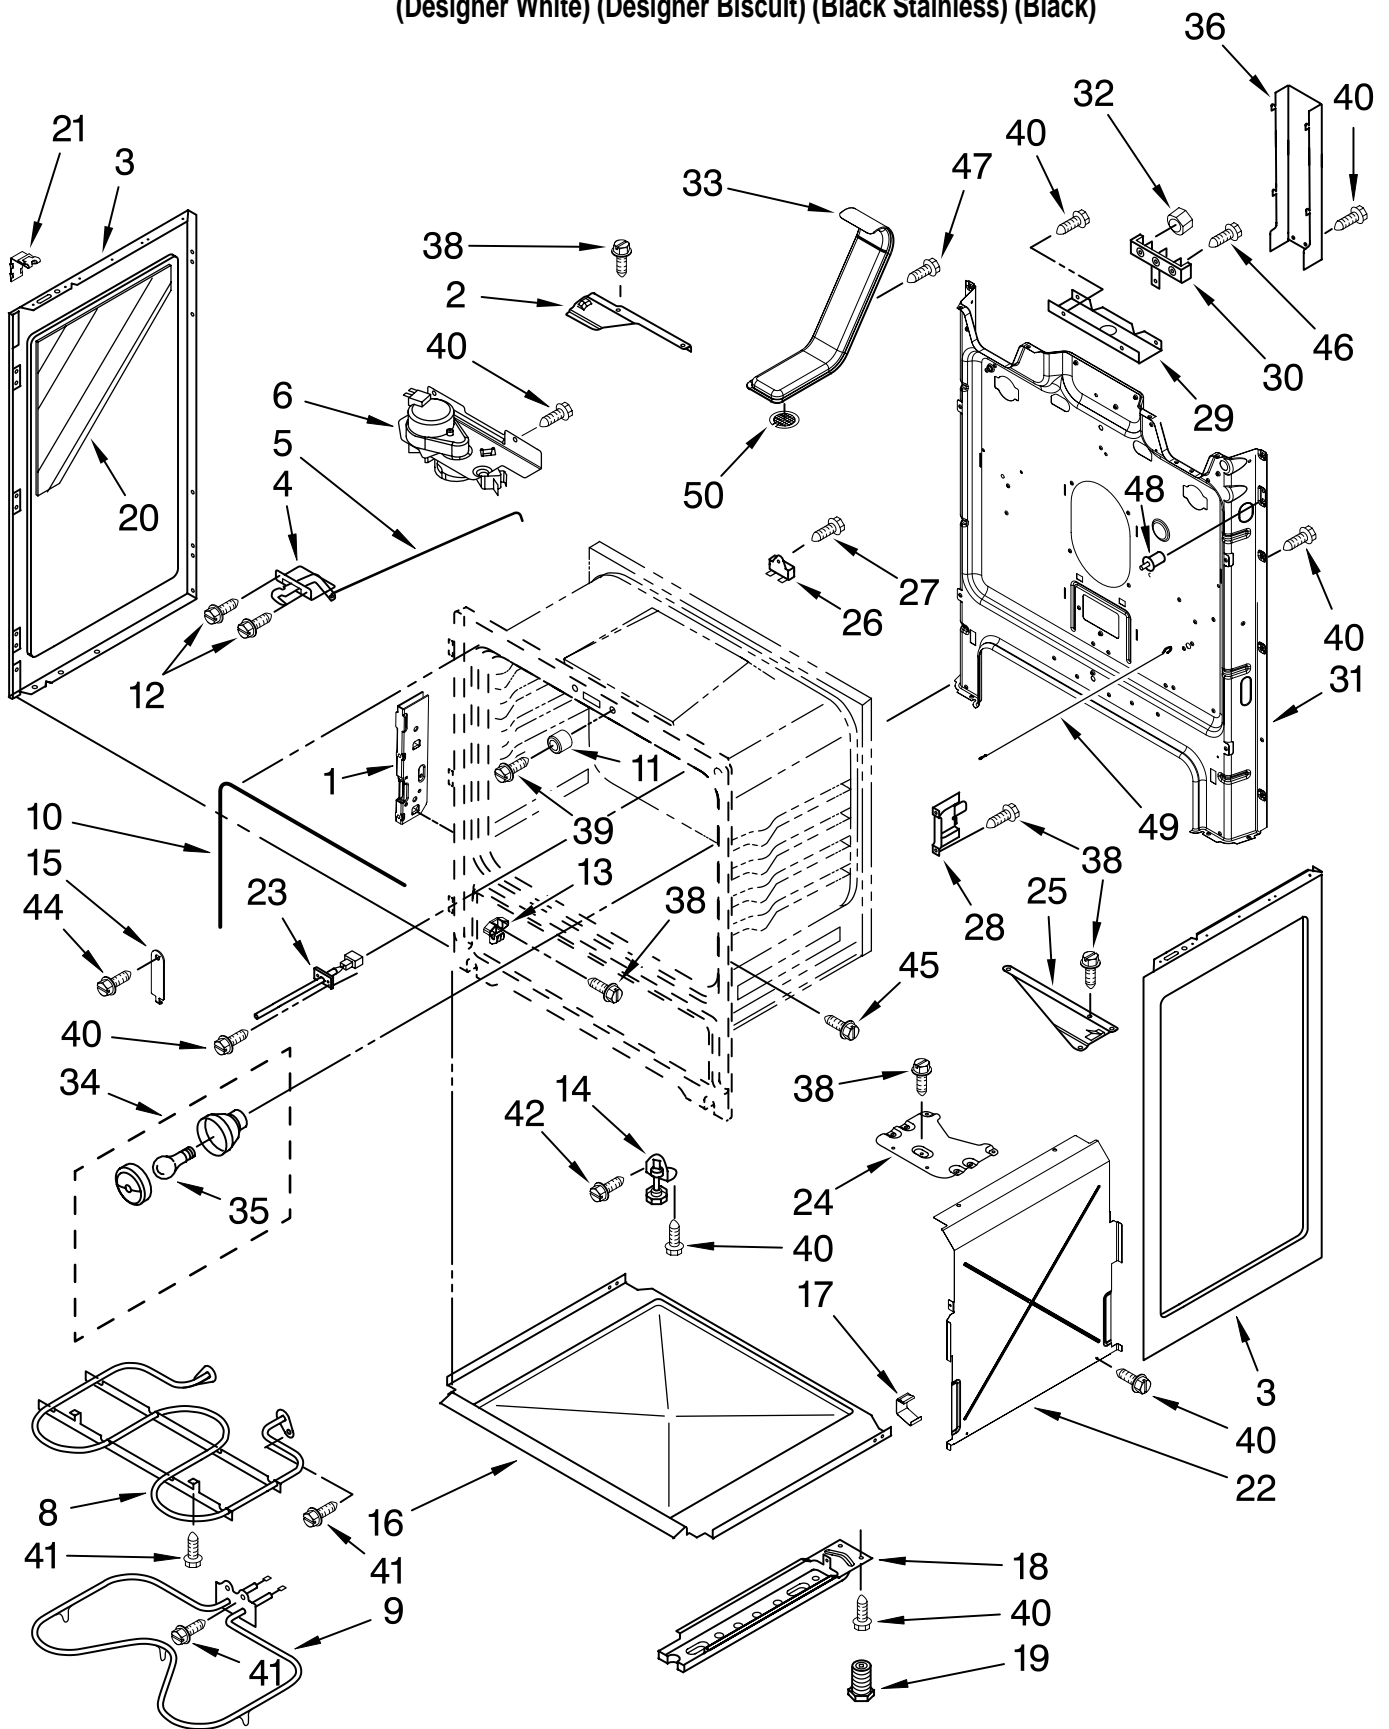

CHASSIS PARTS

For Models: RF362LXTQ1, RF362LXTT1, RF362LXTS1, RF362LXTB1
(Designer White) (Designer Biscuit) (Black Stainless) (Black)

FOR ORDERING INFORMATION REFER TO PARTS PRICE LIST

CHASSIS PARTS

For Models: RF362LXTQ1, RF362LXTT1, RF362LXTS1, RF362LXTB1
(Designer White) (Designer Biscuit) (Black Stainless) (Black)

Illus. No.	Part No.	DESCRIPTION	Illus. No.	Part No.	DESCRIPTION	Illus. No.	Part No.	DESCRIPTION
1	9760407	Brkt-Mntg,Dr Hnge	18	9760314	Rail, Base (2)	38	3196165	Screw
2	8273905	Support, Corner LR	19	W10058460	Foot, Rear (2)	39	3196168	Screw
3		Panel, Side (2)	20	9761490	Insulation	40	3196178	Screw
	8053830	White-Textured	21	9761512	Clip- Mounting	41	3196174	Screw
	8272519	Biscuit-Textured	22	9758238	Retainer, Side (2)	42	3196179	Screw
	8053832	Black-Textured	23	8273902	Sensor, Oven	44	W10031780	Screw
4	9761013	Latch, Door	24	3195736	Support, Front (2)	45	W10067840	Screw
5	W10078380	Rod, Latch	25	3195987	Support, Corner RR	46	3400016	Screw
6	W10107820	Latch Asy, Rear	26	3196548	Fuse, Thermal	47	3196566	Screw
8	9757340	Element, Broil	27	3196172	Screw	48	9757262	Switch - Door
9	9758541	Element, Bake	28	3186116	Support, Oven (2)	49	9757239	Rod - Door Switch
10	8522416	Seal, Oven Door	29	3186034	Bracket, Service			Rear Mount
11	9758701	Spacer, Door	30	9761958	Block, Terminal	50	9761301	Screen - Catalyst
12	3196560	Screw	31	8274034	Back, Main			
13	W10114344	Glide, Drawer (2)	32	112432	Nut (3)			
14	3196037	Foot, Front (2)	33	9761299	Vent Tube Asm	<u>INSULATION</u>		
15	9761517	Clip,Door Mntg(2)	34	3196701	Light Socket Assy		8272616	Insulation, Wrap
16	8054068	Tray, Insulation	35	311255	Bulb, Oven Light		8272612	Insulation, Back
17	3196576	Clip, Panel (6)	36	9758283	Cover, Box		8272613	Insulation, Vent

FOR ORDERING INFORMATION REFER TO PARTS PRICE LIST