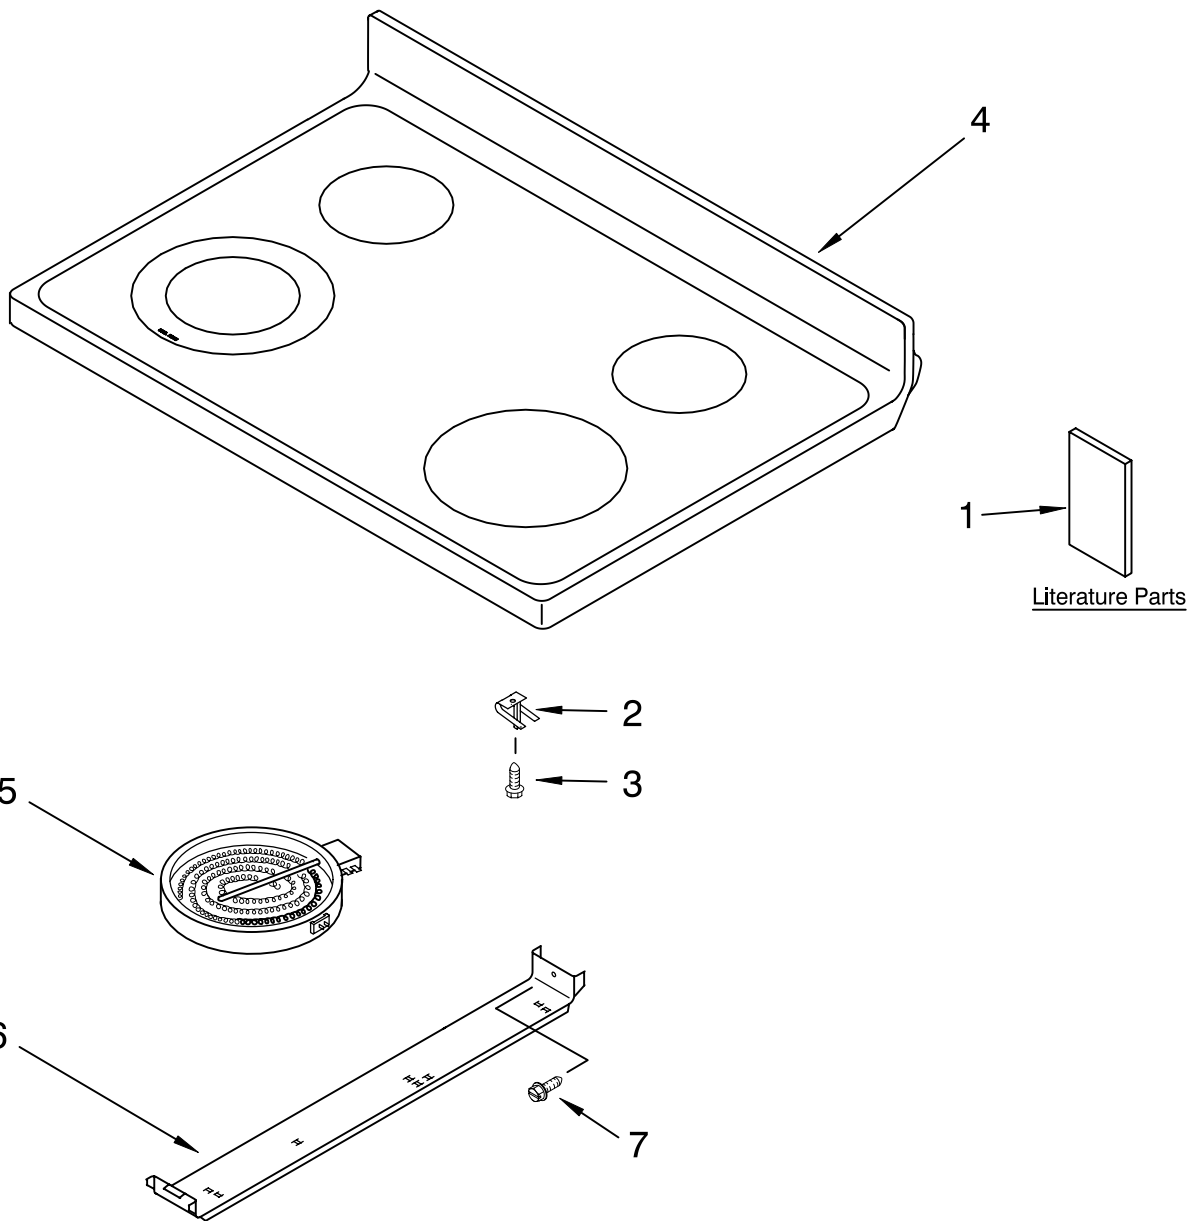

# COOKTOP PARTS

For Models: RF362LXTQ1, RF362LXTT1, RF362LXTS1, RF362LXTB1  
(Designer White) (Designer Biscuit) (Black Stainless) (Black)

30" ELECTRIC CERAN  
FREESTANDING RANGE  
SELF CLEAN OVEN

Illus. No.	Part No.	DESCRIPTION
1	9762996	Literature Instructions, Installation Template, Anti-Tip
	9757142	English/Spanish
	9757143	English/French
	9763001	Owners Manual
	W10117605	Tech Sheet
	9762761	Safer Cooking Tips

Illus. No.	Part No.	DESCRIPTION
2	W10035930	Spring, Locator
3	3196170	Screw
4		Cooktop
	9763330	White
	9763331	Biscuit
	9763332	Black

Illus. No.	Part No.	DESCRIPTION
5		Element, Surface
	8523047	2400/1000W LF,RF
	8273994	1200W LR,RR
6	8272791	Bracket, Element
7	3196169	Screw