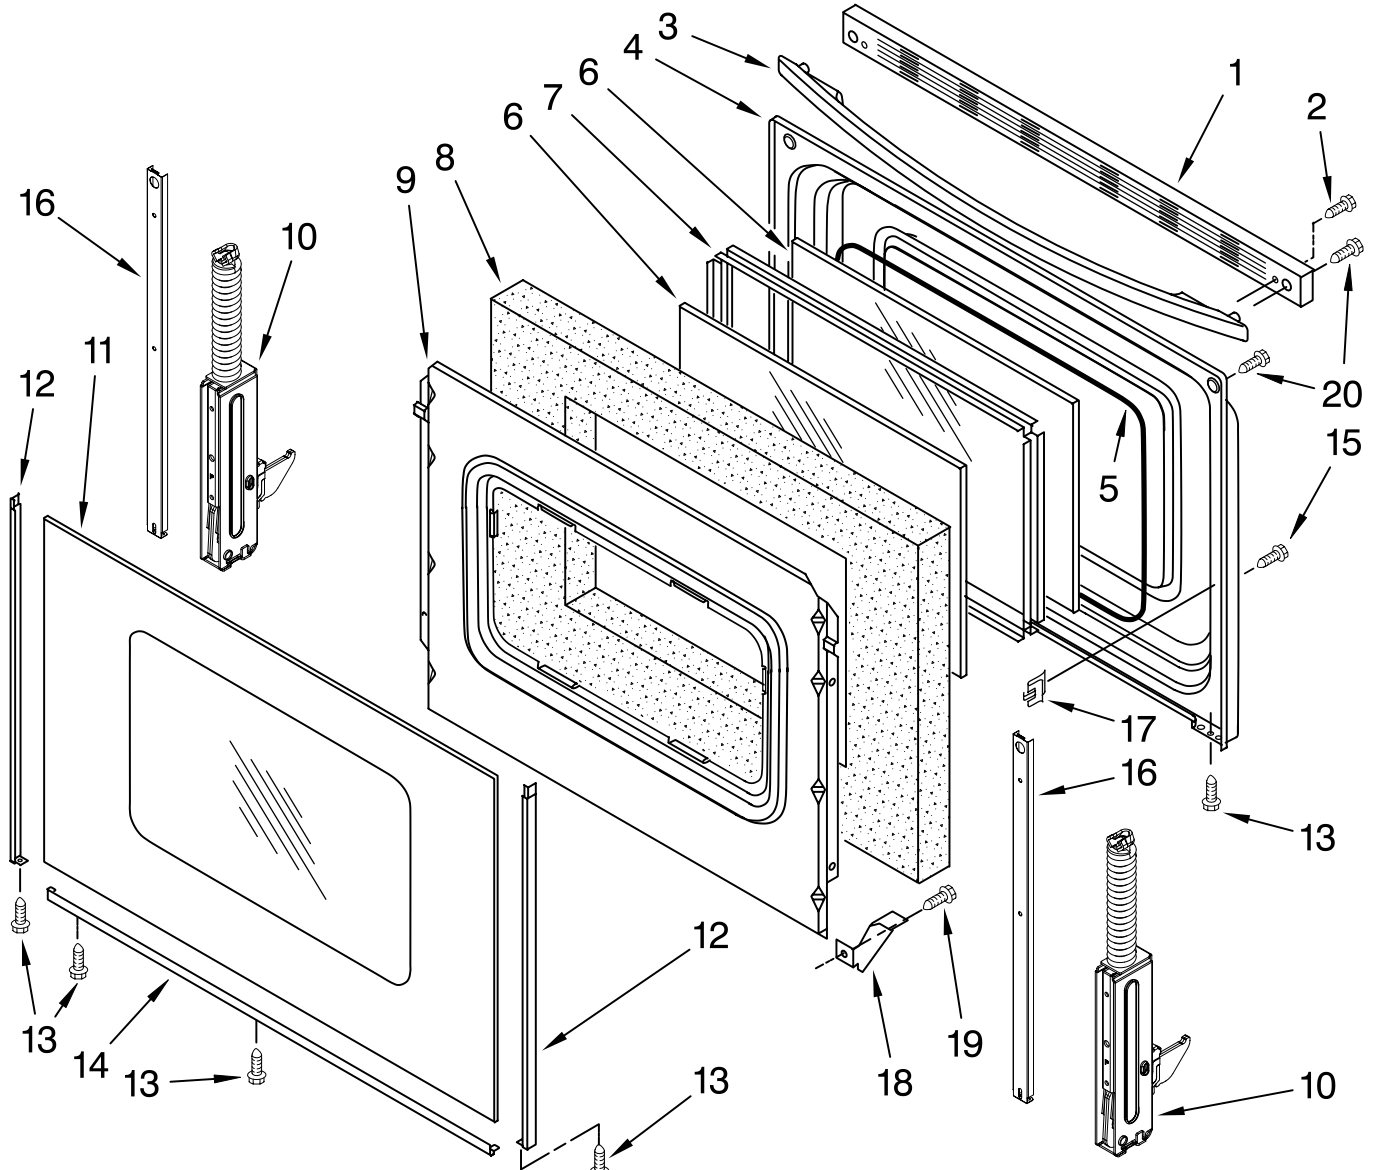

DOOR PARTS

For Models: RF362LXTQ1, RF362LXTT1, RF362LXTS1, RF362LXTB1
(Designer White) (Designer Biscuit) (Black Stainless) (Black)

Illus. No.	Part No.	DESCRIPTION
1		Trim, Top
	9762391	Black
	9761976	Biscuit
	9761975	White
	9762394	Black/Stainless Model
2	3196164	Screw
3		Handle, Door
	9761983	Black
	9761984	Biscuit
	9761982	White
	9761985	S.Steel
4	9761344	Liner, Door
5	8522414	Seal, Window
6	9758162	Glass, Inner (2)
7	3186289	Frame, Glass
8	8272618	Insulation, Door

Illus. No.	Part No.	DESCRIPTION
9	9761357	Retainer, Insltn
10		Hinge, Door (2)
	9761493	White/Biscuit Mdl.
	9761496	Stainless Model
11		Glass, Outer Door
	w10075990	Black
	W10075980	White
	W10076000	Biscuit
	9756435	Stainless Mdl.
12		Trim, Side
	W10128571	Black Left
	W10128562	Black Right
	W10128573	Biscuit Left
	W10131044	Biscuit Right
	W10128572	White Left
	W10128563	White Right

Illus. No.	Part No.	DESCRIPTION
13	3196160	Screw
14		Trim, Bottom
	8523177	Black
	8523178	Biscuit
	8523175	White
	8523180	Stainless
15	W10031790	Screw
16	W10113759	Strap, Door
17	3196025	Clip, Door Glass
18	3196794	Bracket, Window(2)
19	3196165	Screw
20	W10031780	Screw

FOR ORDERING INFORMATION REFER TO PARTS PRICE LIST