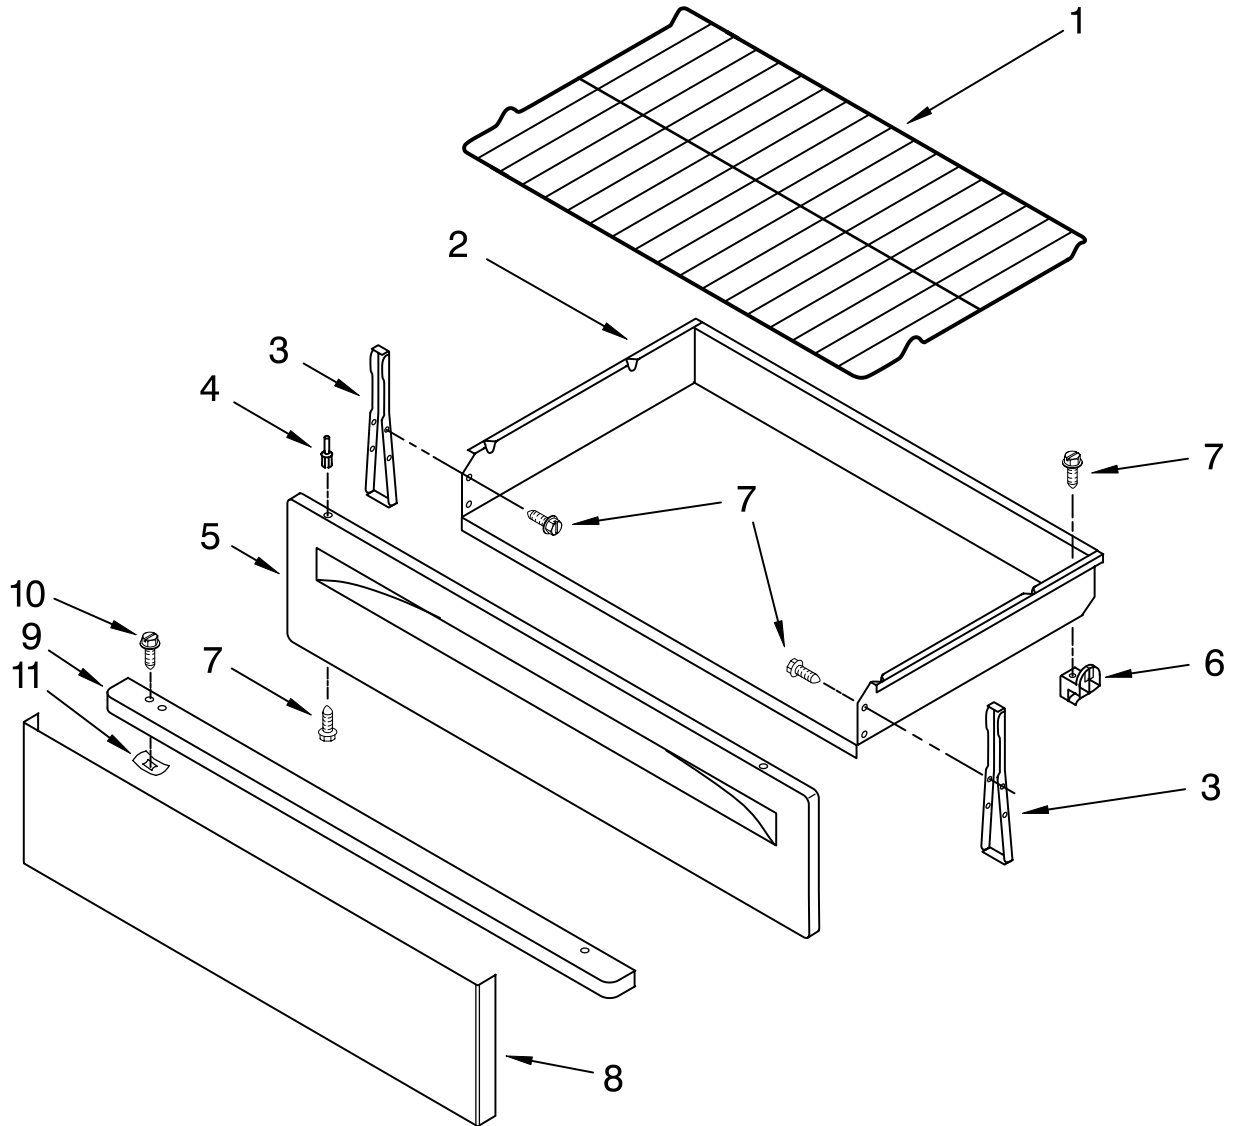

DRAWER & BROILER PARTS

For Models: RF362LXTQ1, RF362LXTT1, RF362LXTS1, RF362LXTB1
(Designer White) (Designer Biscuit) (Black Stainless) (Black)

Illus. No.	Part No.	DESCRIPTION
1	3195710	Rack, Oven (2)
2	9761031	Drawer, Storage
3	9758200	Bracket, Drawer(2)
4		Rivet, Push (2)
	3196814	White
	3196813	Black
	3196815	Almond

Illus. No.	Part No.	DESCRIPTION
5		Drawer Front
	8053339	White
	8272501	Biscuit
	8053341	Black
6	8053334	Glide, Drawer (2)

Illus. No.	Part No.	DESCRIPTION
7	3196168	Screw
8	9755798	Panel(Stls. Model)
9	9757219	Handle(Stls.Model)
10	W10031790	Screw(Stls. Model)
11	9781235	Clip(Stls. Model)

FOR ORDERING INFORMATION REFER TO PARTS PRICE LIST