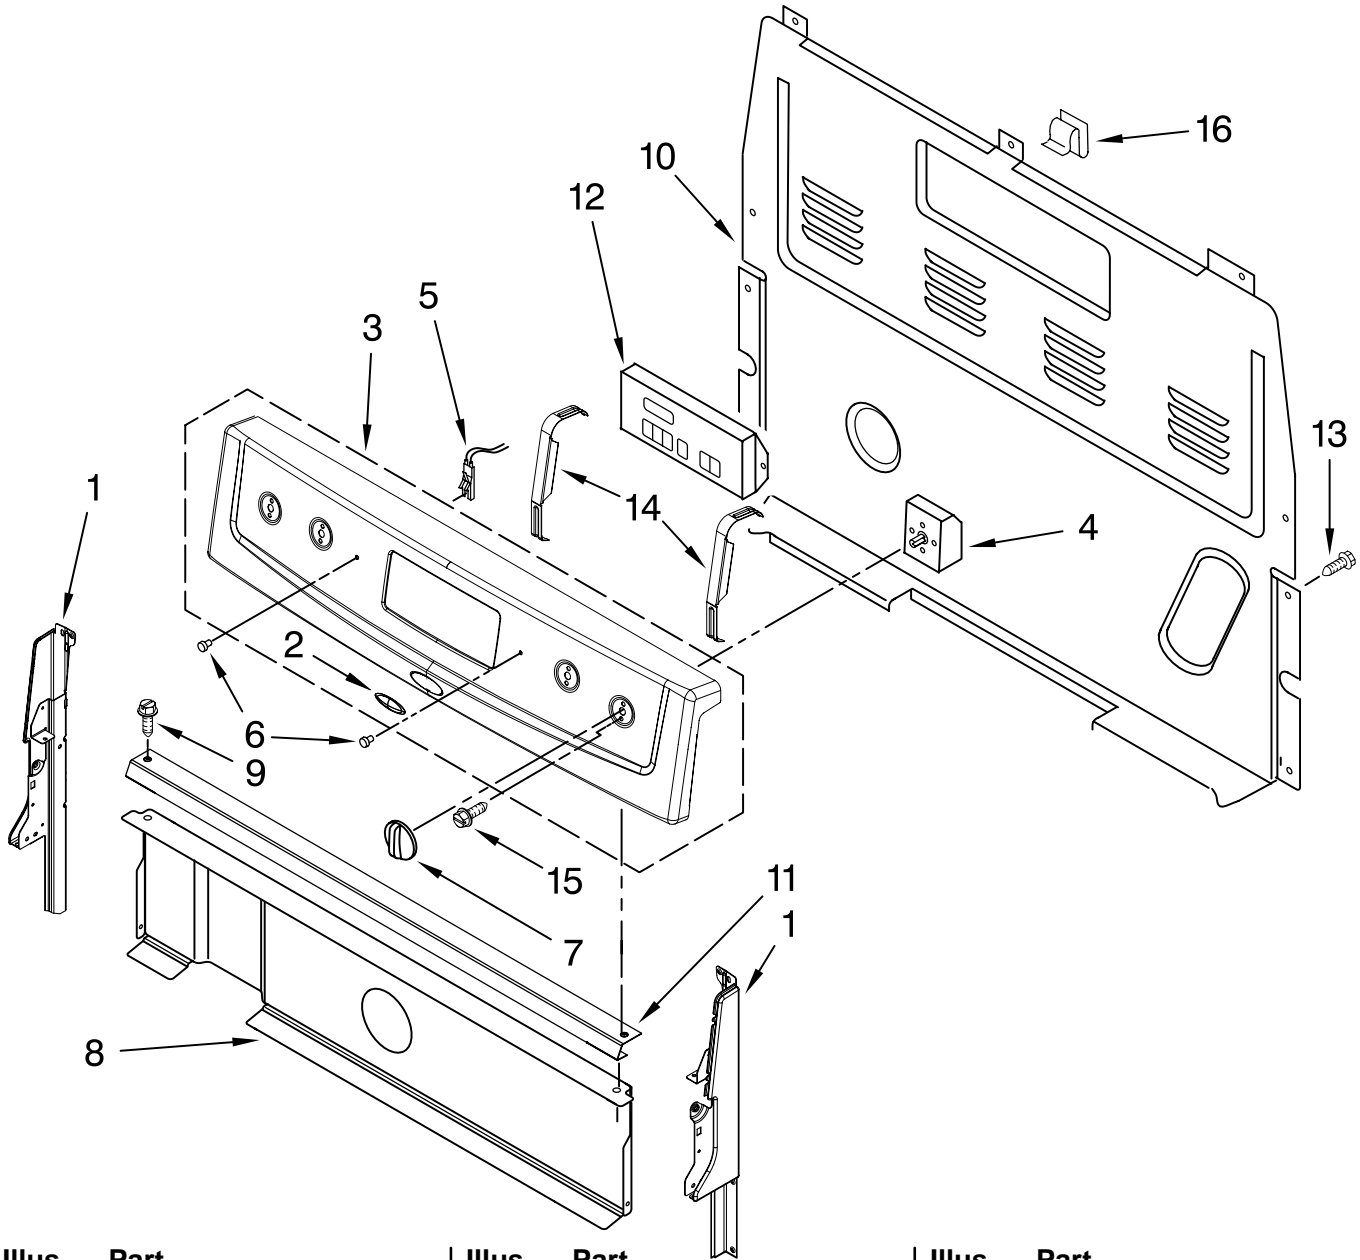

CONTROL PANEL PARTS

For Models: RF362LXTQ1, RF362LXTT1, RF362LXTS1, RF362LXTB1
(Designer White) (Designer Biscuit) (Black Stainless) (Black)

Illus. No.	Part No.	DESCRIPTION
1		Endcap
	W10009080	Black Left
	W10009090	Black Right
	W10009040	White Left
	W10009050	White Right
	W10009060	Biscuit Left
	W10009070	Biscuit Right
2	9757609	Nameplate
3		Panel, Control
	W10117602	Black
	W10117601	Biscuit
	W10117600	White
	W10117603	Stainless

Illus. No.	Part No.	DESCRIPTION
4		Switch, Infinite
	9758060	Front (LF,RF)
	3148951	Rear (RR,LR)
5	8523265	Light, Ind. (2)
6	3196068	Lens, Light (2)
7		Knob, Infinite (4)
	9761964	Black
	9761962	White
	9761963	Biscuit
8	8523280	Shield, Heat

Illus. No.	Part No.	DESCRIPTION
9		Screw
	3196166	White
	8281194	Biscuit
	3196168	Black
10	8272473	Cover, Upper
11	9762095	Brkt-Mntg, Console
12		Control, Range
	W10108100	Black
	W10108090	White
	W10108110	Biscuit
13	3196178	Screw
14	9762078	Brkt-Mntg, EOC
15	3400882	Screw
16	8273564	Clip

FOR ORDERING INFORMATION REFER TO PARTS PRICE LIST