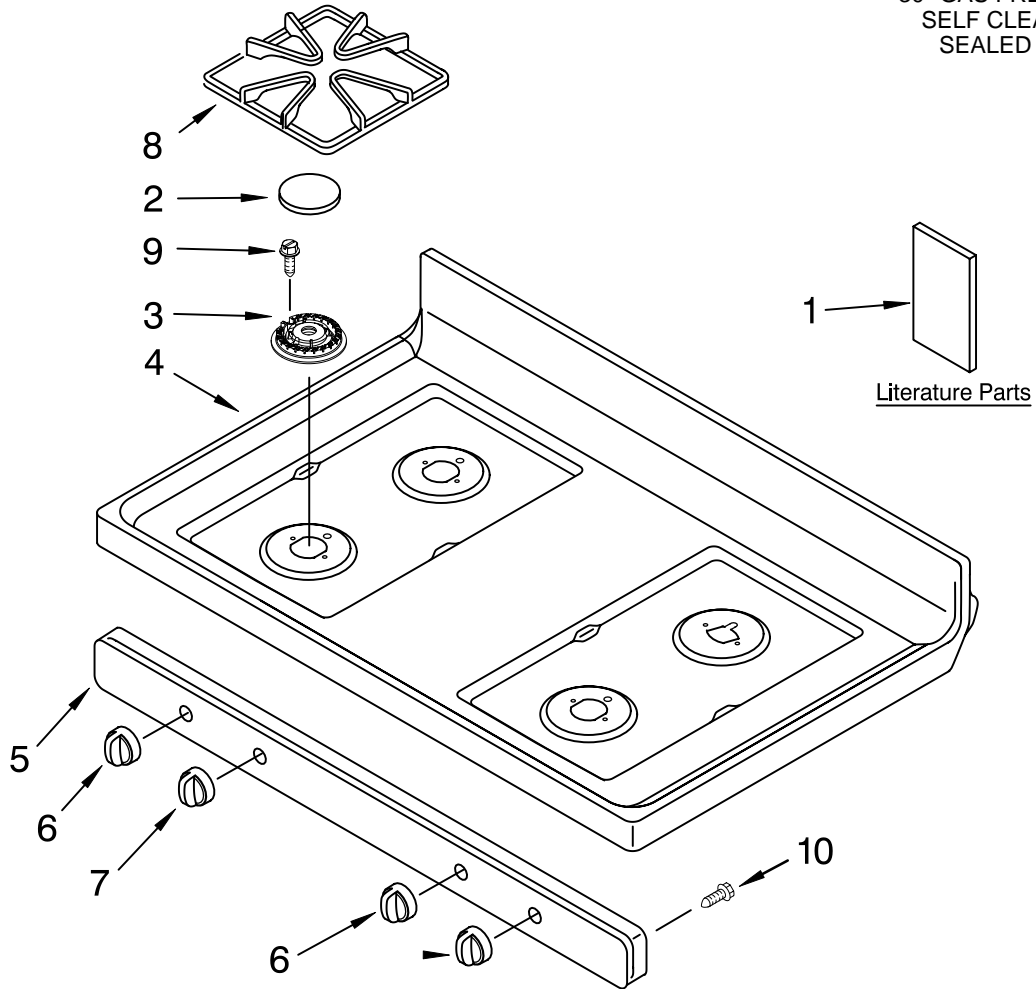

COOKTOP PARTS

For Models: SF265LXTB2, SF265LXTQ2, SF265LXTT2, SF265LXTS2
(Black) (Designer White) (Designer Biscuit) (Stainless Steel)

30" GAS FREESTANDING
SELF CLEAN RANGE
SEALED BURNER

Illus. No.	Part No.	DESCRIPTION
1	9762998	Literature Parts Installation Instructions Anti-Tip Template
	9757142	English/Spanish
	9757143	English/French
	W10162213	Owners Manual
	W10116296	Tech Sheet
	9762761	Safer Cooking Tips