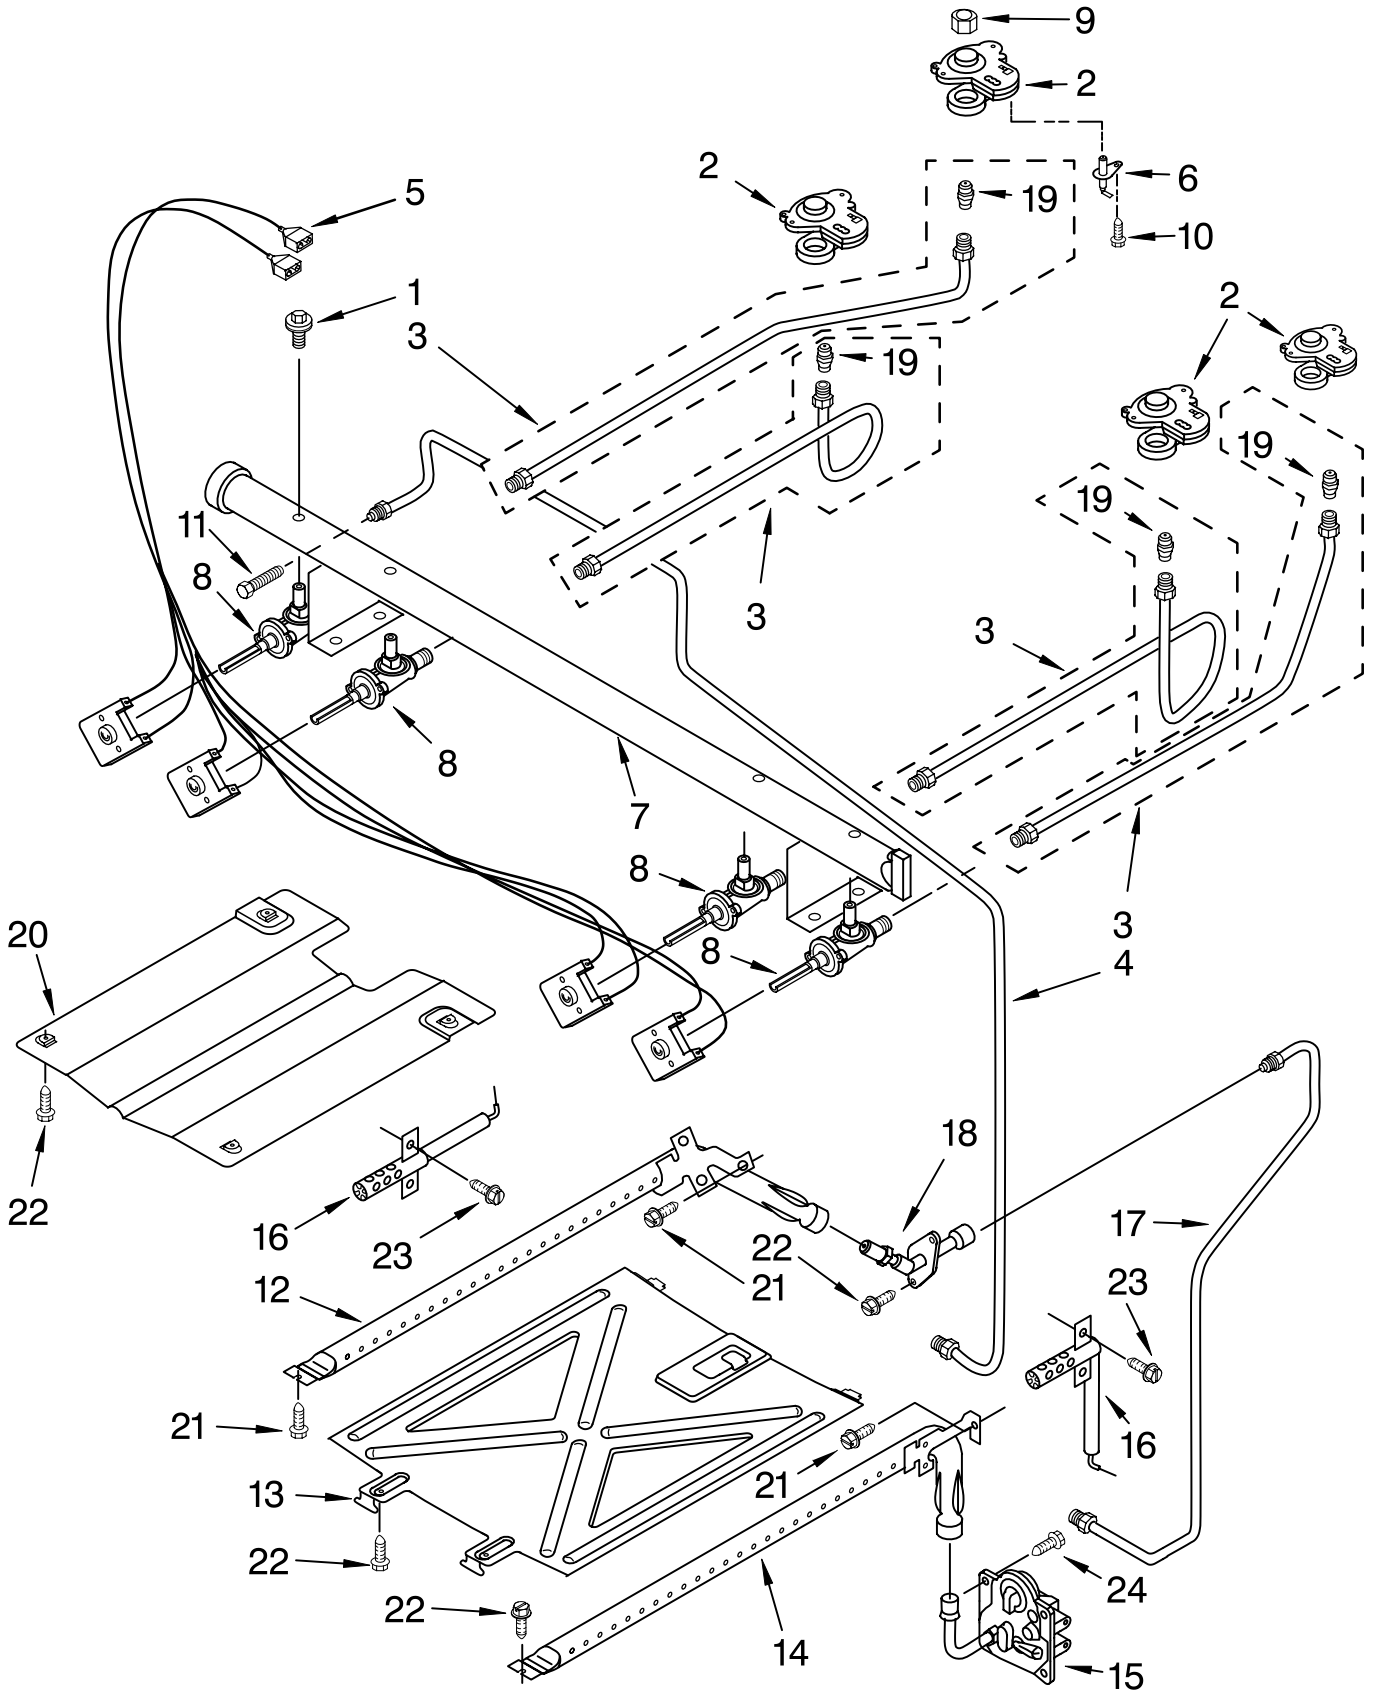

MANIFOLD PARTS

For Models: SF265LXTB2, SF265LXTQ2, SF265LXTT2, SF265LXTS2

(Black) (Designer White) (Designer Biscuit) (Stainless Steel)

FOR ORDERING INFORMATION REFER TO PARTS PRICE LIST

MANIFOLD PARTS

For Models: SF265LXTB2, SF265LXTQ2, SF265LXTT2, SF265LXTS2
(Black) (Designer White) (Designer Biscuit) (Stainless Steel)

Illus. No.	Part No.	DESCRIPTION
1	8273096	Screw, Valve
2		Burner Base
	8273700	Large (3)
	8273701	Small (1)
3		Tubing, Burner W/Orifice
	8273693	Left Front
	8273698	Left Rear
	8273695	Right Front
	8273697	Right Rear
4	8523402	Tubing (Manifold to Regulator)
5	8523406	Harness, Igniter (W/Switches)
6	8523793	Electrode (4)
7	9762230	Pipe, Manifold
8		Valve
	9757218	LF – RF – LR
	8273004	Right Rear
9	8273060	Nut (4)
10	8273062	Screw (4)
11	3400228	Bolt
12	8054078	Burner, Broiler
13	8053970	Spreader, Flame (Oven)
14	9758078	Burner, Bake
15	9761959	Valve/Regulator
16		Igniter
	8054129	Broil
	9758079	Bake
17	8272222	Tubing (Broiler Fitting To Valve)
18	3186489	Fitting, Broiler
19		Orifice, Burner
	8273064	Left Front
	8273065	Right Front
	8273066	Left Rear
	8273067	Right Rear
20	8053262	Spreader, Flame (Broiler)
21	3196265	Screw
22	3196176	Screw
23	3196385	Screw
24	3400016	Screw

Following Parts Not Illustrated

8523418 Spuds, LP Gas
(Kit of 4)