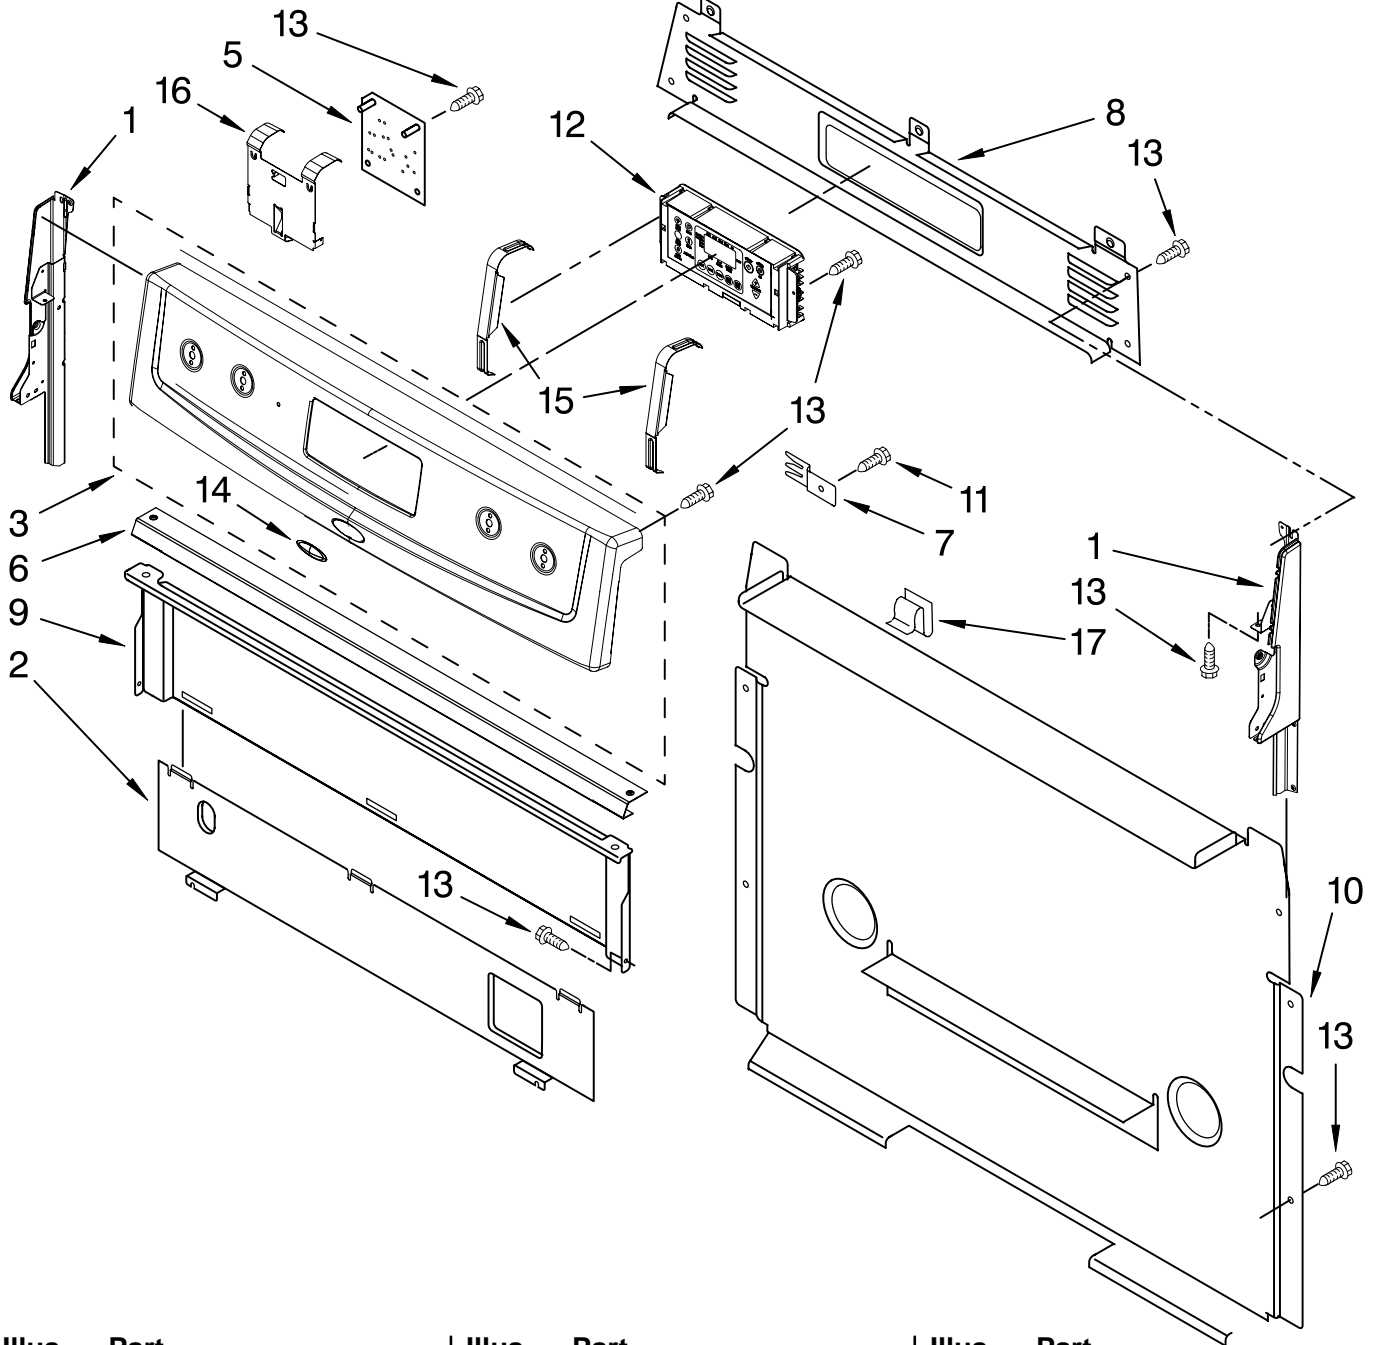

CONTROL PANEL PARTS

For Models: SF265LXTB2, SF265LXTQ2, SF265LXTT2, SF265LXTS2

(Black) (Designer White) (Designer Biscuit) (Stainless Steel)

Illus. No.	Part No.	DESCRIPTION
1	W10009080	Endcap, Left Hand Black
	W10009040	White
	W10009060	Biscuit
		Endcap, Right Hand
2	W10009090	Shield, Lower Heat Black
	W10009050	White
	W10009070	Biscuit
2	8053505	Shield, Lower Heat Biscuit

Illus. No.	Part No.	DESCRIPTION
3	9762093	Panel, Control Black
	9762091	White
	9762092	Biscuit
	9762094	Silver for Stnlss
5	9758080	Module, Spark
6	9762095	Brkt-Mntg, Console
7	8523412	Bracket, Support
8	9756301	Cover, Upper
9	8053910	Shield, Heat
10	8273132	Cover, Lower

Illus. No.	Part No.	DESCRIPTION
11	3196169	Screw
12		Control, Range Black
	W10108190	White
	W10108180	Biscuit
	W10108200	Biscuit
13	3196178	Screw
14	9757609	Badge
15	9762078	Brkt, Mntg EOC
16	9762726	Brkt-Mntg, DSI
17	8273564	Clip

FOR ORDERING INFORMATION REFER TO PARTS PRICE LIST