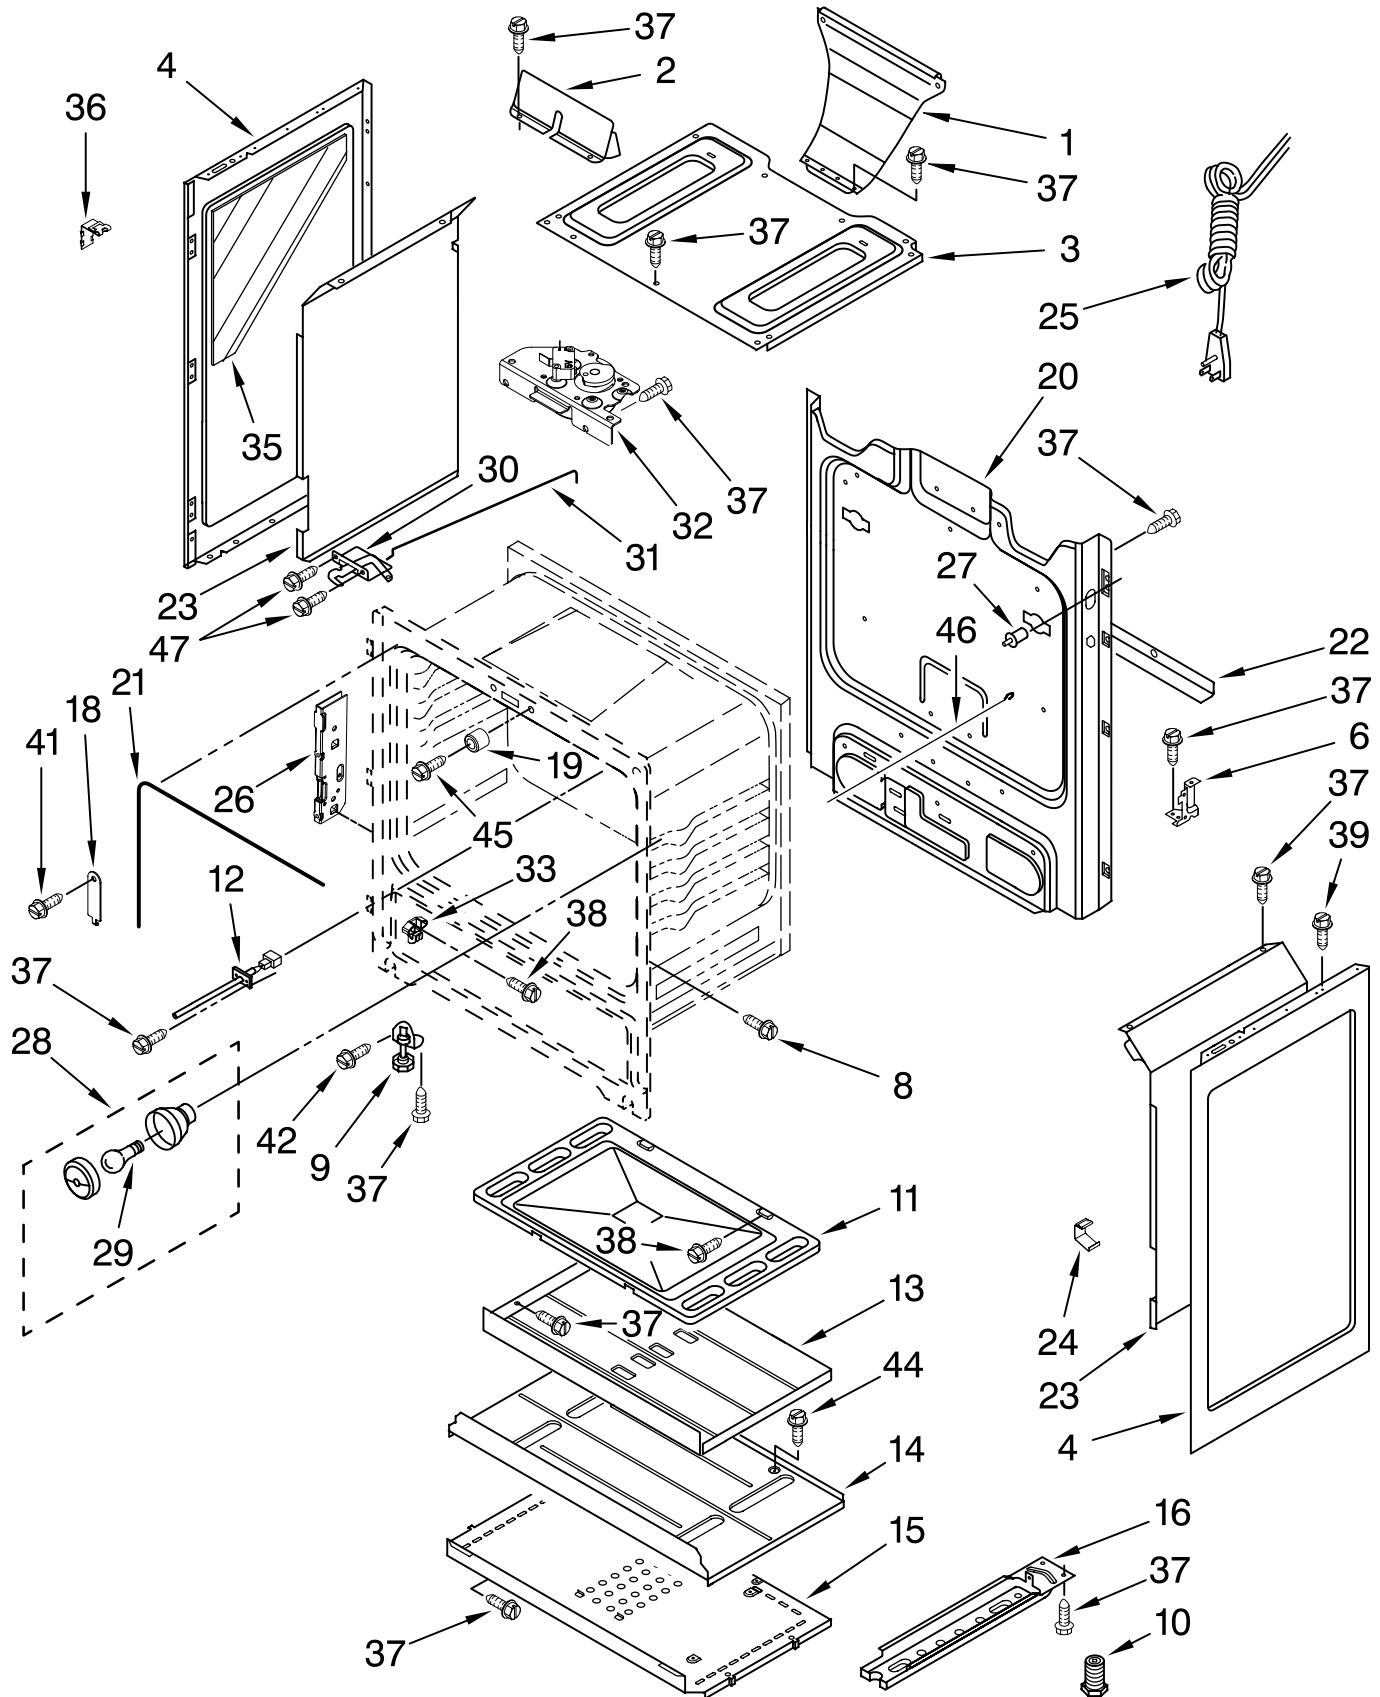

MANIFOLD PARTS

For Models: SF265LXTB2, SF265LXTQ2, SF265LXTT2, SF265LXTS2
(Black) (Designer White) (Designer Biscuit) (Stainless Steel)

Illus. No.	Part No.	DESCRIPTION
1	8273096	Screw, Valve
2		Burner Base
	8273700	Large (3)
	8273701	Small (1)
3		Tubing, Burner W/Orifice
	8273693	Left Front
	8273698	Left Rear
	8273695	Right Front
	8273697	Right Rear
4	8523402	Tubing (Manifold to Regulator)
5	8523406	Harness, Igniter (W/Switches)
6	8523793	Electrode (4)
7	9762230	Pipe, Manifold
8		Valve
	9757218	LF – RF – LR
	8273004	Right Rear
9	8273060	Nut (4)
10	8273062	Screw (4)
11	3400228	Bolt
12	8054078	Burner, Broiler
13	8053970	Spreader, Flame (Oven)
14	9758078	Burner, Bake
15	9761959	Valve/Regulator
16		Igniter
	8054129	Broil
	9758079	Bake
17	8272222	Tubing (Broiler Fitting To Valve)
18	3186489	Fitting, Broiler
19		Orifice, Burner
	8273064	Left Front
	8273065	Right Front
	8273066	Left Rear
	8273067	Right Rear
20	8053262	Spreader, Flame (Broiler)
21	3196265	Screw
22	3196176	Screw
23	3196385	Screw
24	3400016	Screw

Following Parts Not Illustrated

8523418 Spuds, LP Gas
(Kit of 4)

CHASSIS PARTS

For Models: SF265LXTB2, SF265LXTQ2, SF265LXTT2, SF265LXTS2

(Black) (Designer White) (Designer Biscuit) (Stainless Steel)

FOR ORDERING INFORMATION REFER TO PARTS PRICE LIST