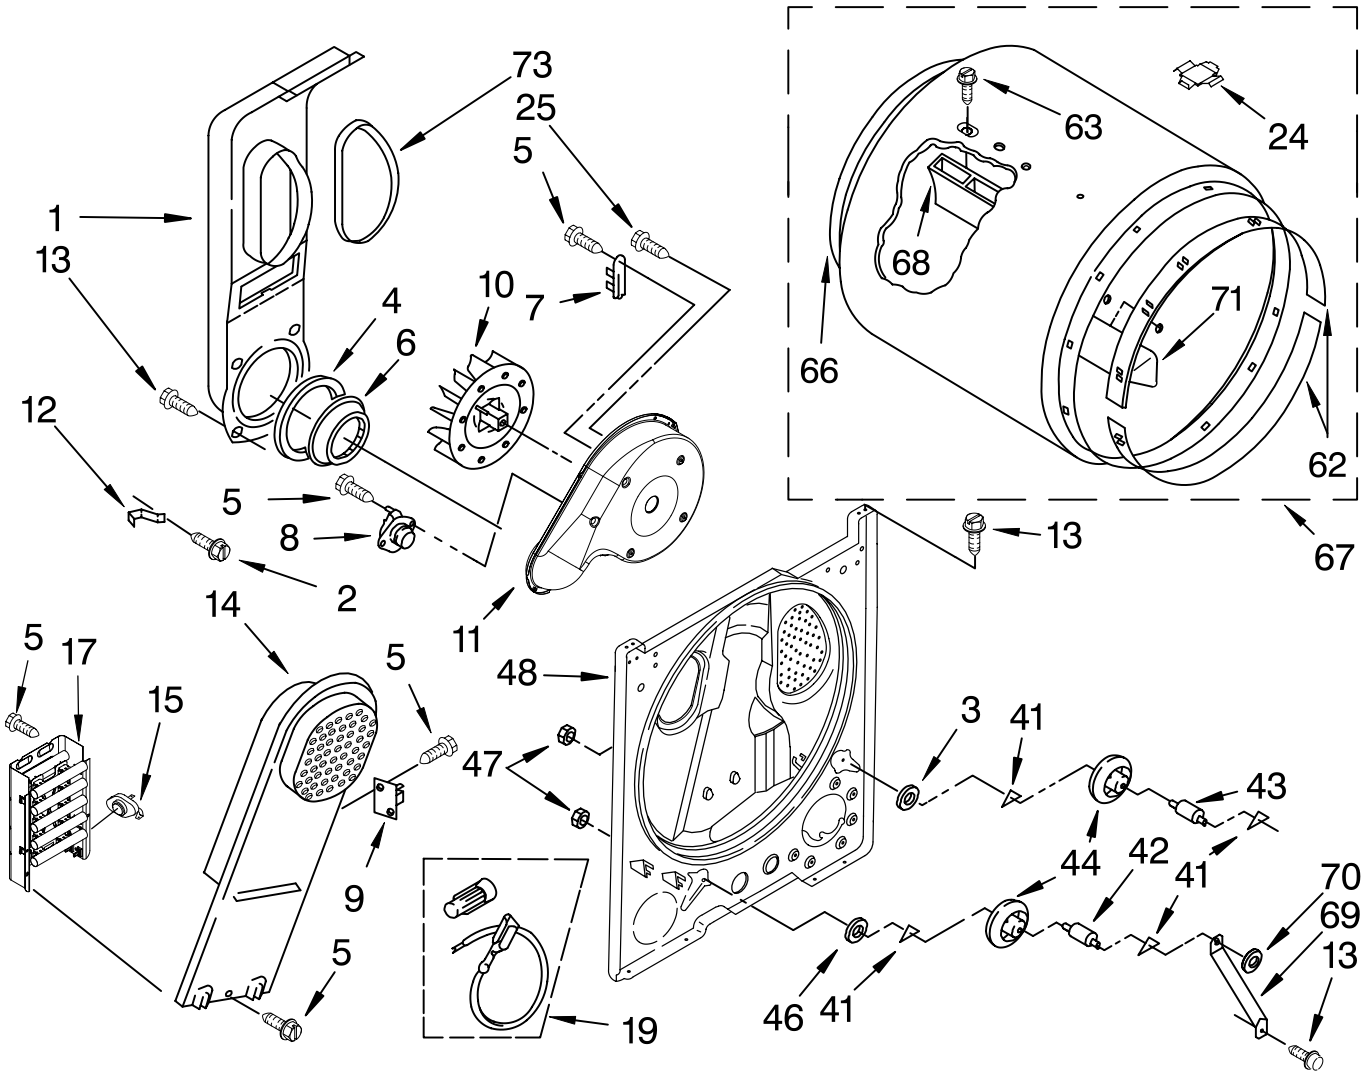

BULKHEAD PARTS

For Model: WED5300SQ0, WED5300ST0
(White) (Biscuit)

Illus. No.	Part No.	DESCRIPTION
1	348368	Lint Chute Assembly
2	489463	Screw, 8-18 x 5/8
3	3388703	Washer-Support
4	347139	Seal, Lint Chute
5	90767	Screw, 8-18 x 3/8
6	696302	Shield, Exhaust
7	3392519	Thermal Fuse
8	3387134	Thermostat, Internal-Bias
9	3977393	Thermal Cut-Off (Includes Illus. 15)
10	694089	Wheel, Blower (Includes Illus. 22)

Illus. No.	Part No.	DESCRIPTION
11	8577230	Housing, Blower
12	8066155	Clip
13	343641	Screw, 10-16 x 1/2
14	8541818	Box, Heater
15	3977767	Thermostat, 221°F (105°C)
17	8565582	Element, Heater
19	279457	Wire Kit, Terminal (For Heater Element Wiring Harness Repair)
24	8066086	Drum Hole Plug
25	3390647	Screw, 8-18 x 1/2
41	690997	Ring, Tri

Illus. No.	Part No.	DESCRIPTION
42	3399506	Shaft, L.H.
43	3399507	Shaft, R.H.
44	3397590	Roller, Support
46	348197	Washer, Support
47	3359452	Nut, 3/8-16
48	3403491	Bulkhead
62	692526	Ring, Bearing
63	97787	Screw, 11-16 x 3/4
66	3406130	Seal, Rear Drum
67	695587	Drum Assembly
68	692490	Baffle, Drum (2)
69	3976434	Bracket, Support
70	90296	Clip
71	3403636	Baffle, Drum (1)
73	339956	Seal

FOR ORDERING INFORMATION REFER TO PARTS PRICE LIST