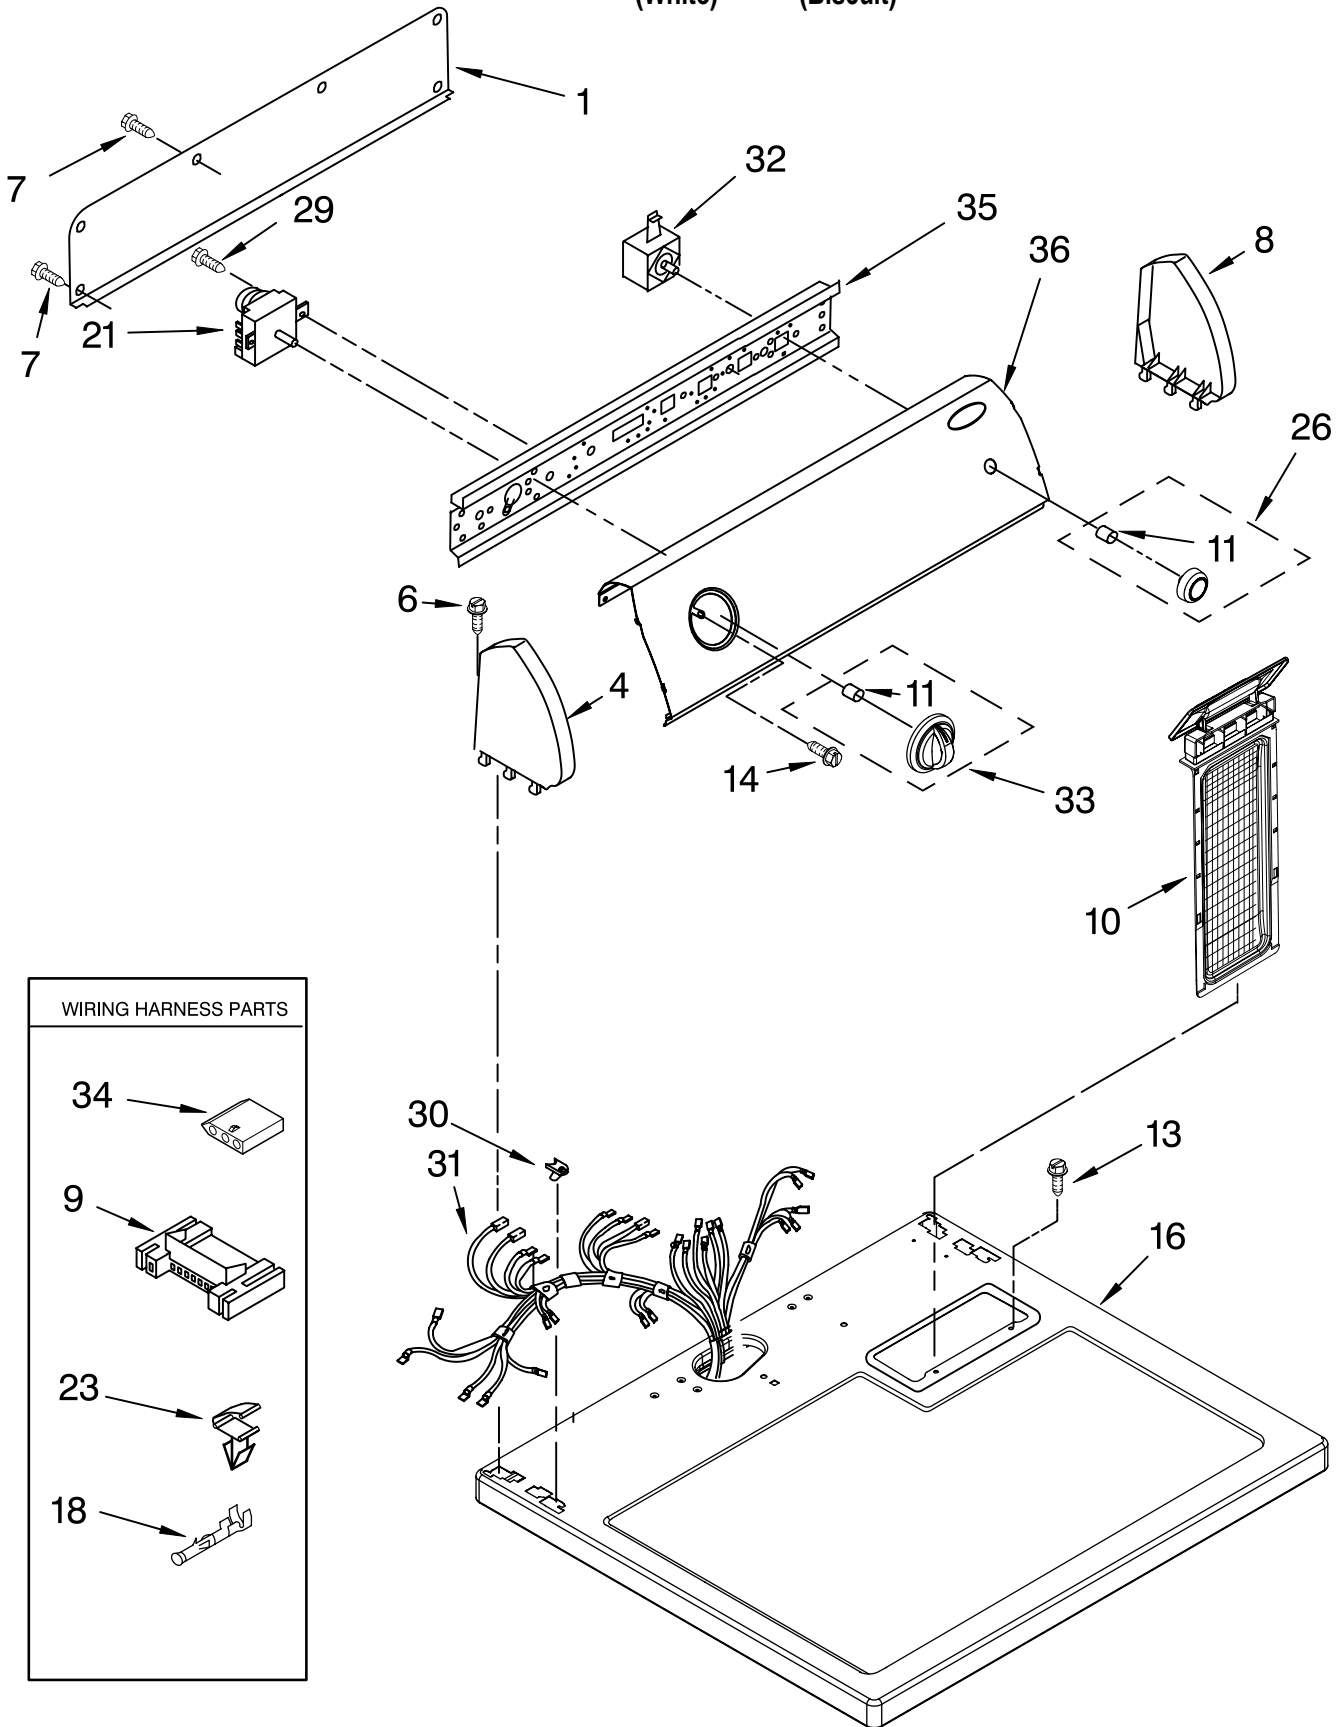

TOP AND CONSOLE PARTS

For Model: WED5300SQ0, WED5300ST0
(White) (Biscuit)

WIRING HARNESS PARTS

- **34**: Console panel wiring harness connector
- **9**: Console panel wiring harness connector
- **23**: Console panel wiring harness connector
- **18**: Console panel wiring harness connector

FOR ORDERING INFORMATION REFER TO PARTS PRICE LIST