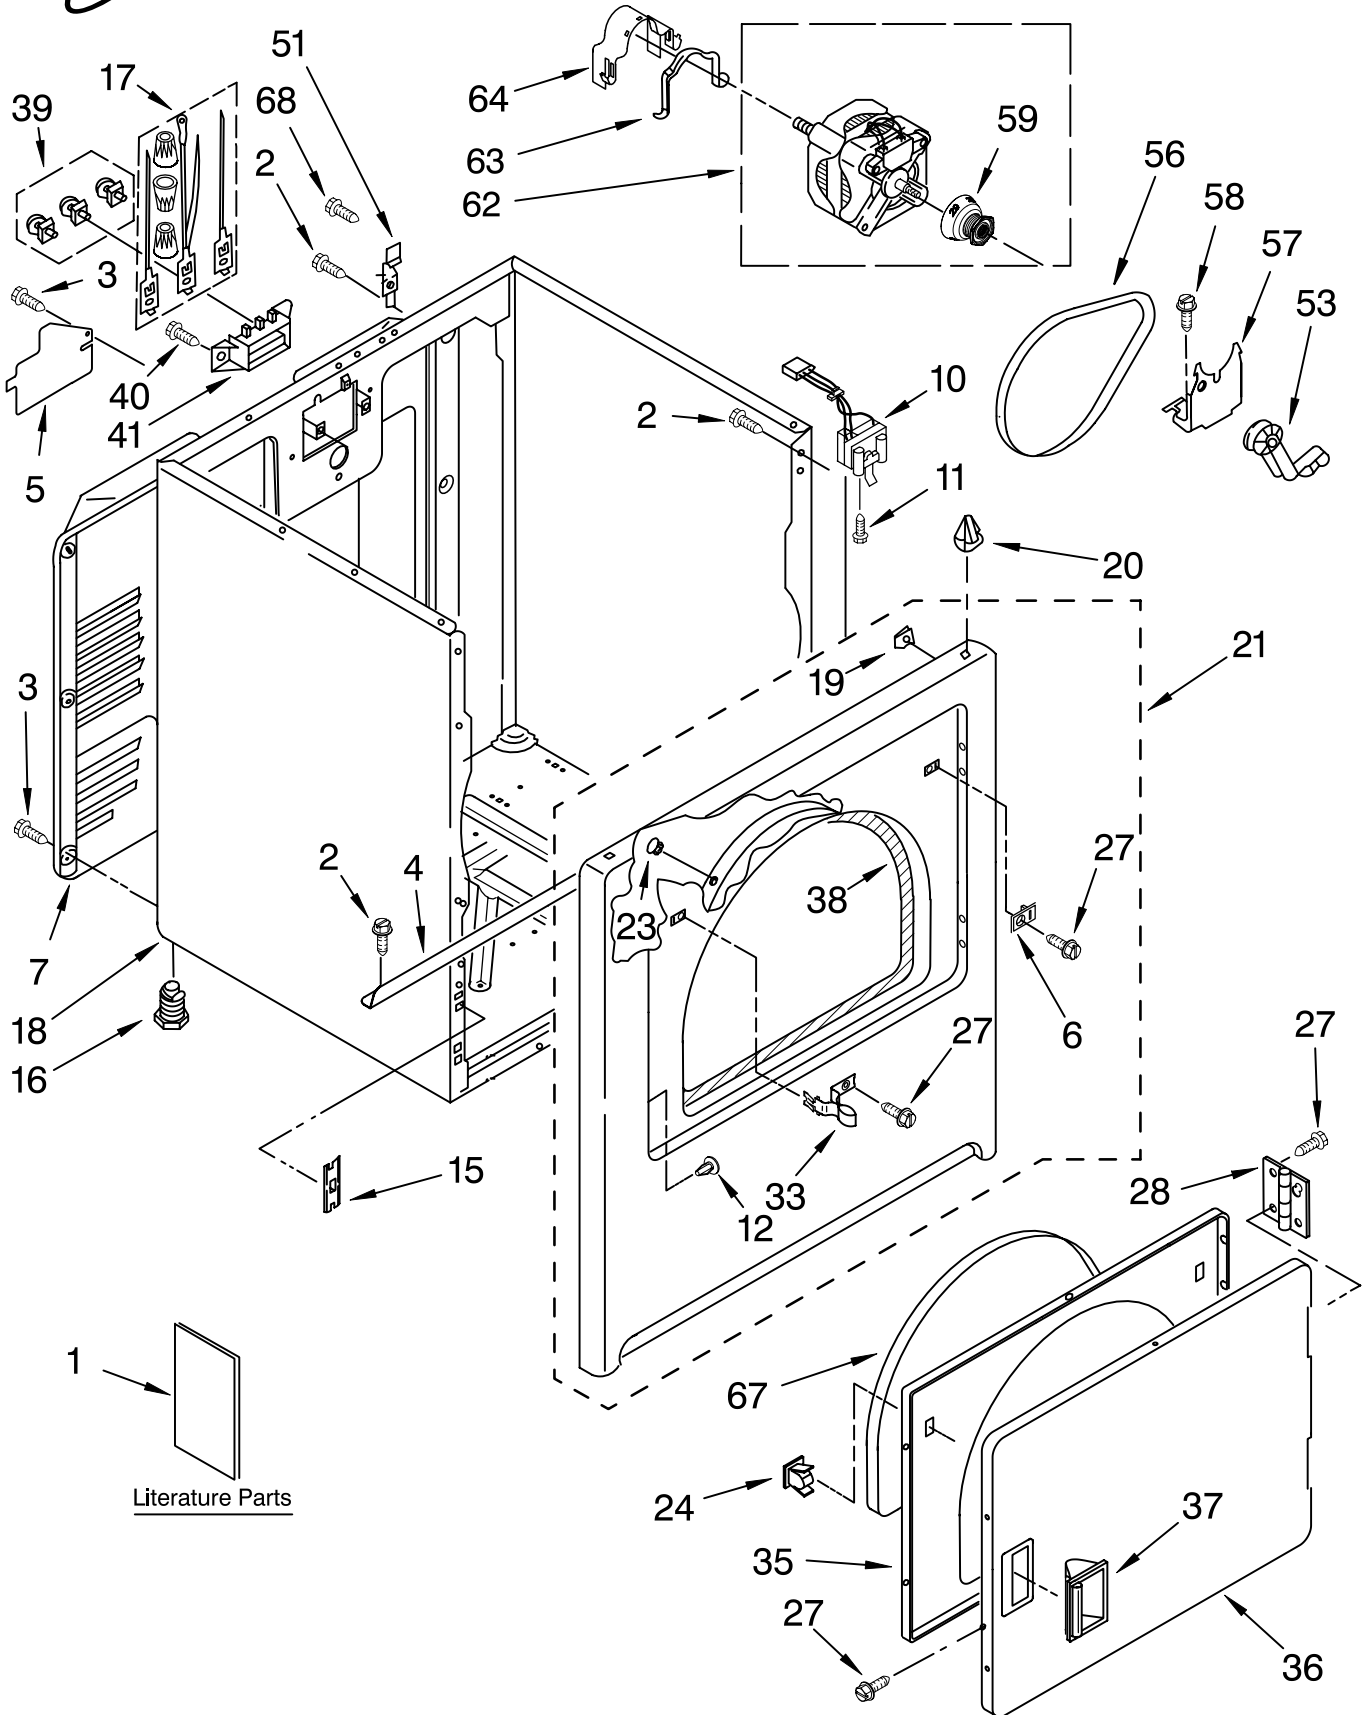

CABINET PARTS

For Model: WED5300SQ, WED5300ST0
(White) (Biscuit)

29" ELECTRIC DRYER

FOR ORDERING INFORMATION REFER TO PARTS PRICE LIST

CABINET PARTS

For Model: WED5300SQ0, WED5300ST0
(White) (Biscuit)

Illus. No.	Part No.	DESCRIPTION	Illus. No.	Part No.	DESCRIPTION	Illus. No.	Part No.	DESCRIPTION
1		Literature Parts	12		Plug, Hinge Hole	35	3402341	Door, Rear
	8577188	Installation Instructions		3404413	White	36		Door, Front
	W10042960	Sheet, Cycle Feature		3404415	Biscuit		3402335	White
	8578183	Use & Care Guide	15	3394083	Clip, Front Panel (2)		3402337	Biscuit
	8528187	Wiring Diagram	16	3392100	Foot, Dryer	37		Handle, Door
				279810	Foot – Optional (Extended Length Package Of 2) (Not Included)		8566059	White
							8566071	Biscuit
						38	3406129	Seal & Bearing Assembly
						39	279393	Terminal Block Kit (For Terminal Block)
			17	279318	Terminal, Tinned & Brass (3) (Includes Illus. 39)	40	3393008	Screw, 10–16 x 1/2
						41	3397659	Block, Terminal
			18		Cabinet (Includes Illus. 4)	51	8066217	Hinge, Top (2)
				8530603	White	53	691366	Idler & Pulley Assembly
				8530606	Biscuit	56	8066065	Belt, Drive
			19	98234	Clip, Ground	57	348780	Base, Motor
			20	690363	Lock, Front Top (2)	58	3400500	Bolt, 5/16–18 x 3/4
			21		Panel, Front	59	8066184	Pulley, 60 Hz.
				3403444	White	62	8066206	Motor Assembly 60 Hz.
				8282481	Biscuit	63	660658	Clamp, Motor
			23	685203	Clip, Felt Pad (3)	64	3404162	Clamp, Motor (W/Shield)
			24	3389441	Catch, Door Assembly	67	3405246	Seal, Door
			27	342055	Screw, 8–18 x 1/2	68	697776	Screw, 10–32 x 5/8 (External Ground)
			28	3405514	Hinge, Door			
			33	3403431	Strike, Door			

Following May Be Purchased

DO-IT-YOURSELF REPAIR MANUALS

677818 Dryer

2	343641	Screw, 10–16 x 1/2
3	693995	Screw, Hex Washer Head
4	8541400	Bracket, Cabinet
5	3396795	Cover, Block
6		Plug, Strike Hole
	3403630	White
	3403632	Biscuit
7	3396805	Panel, Rear
10	3406109	Door Switch Assembly
11	697773	Screw, 6–20 x 7/8