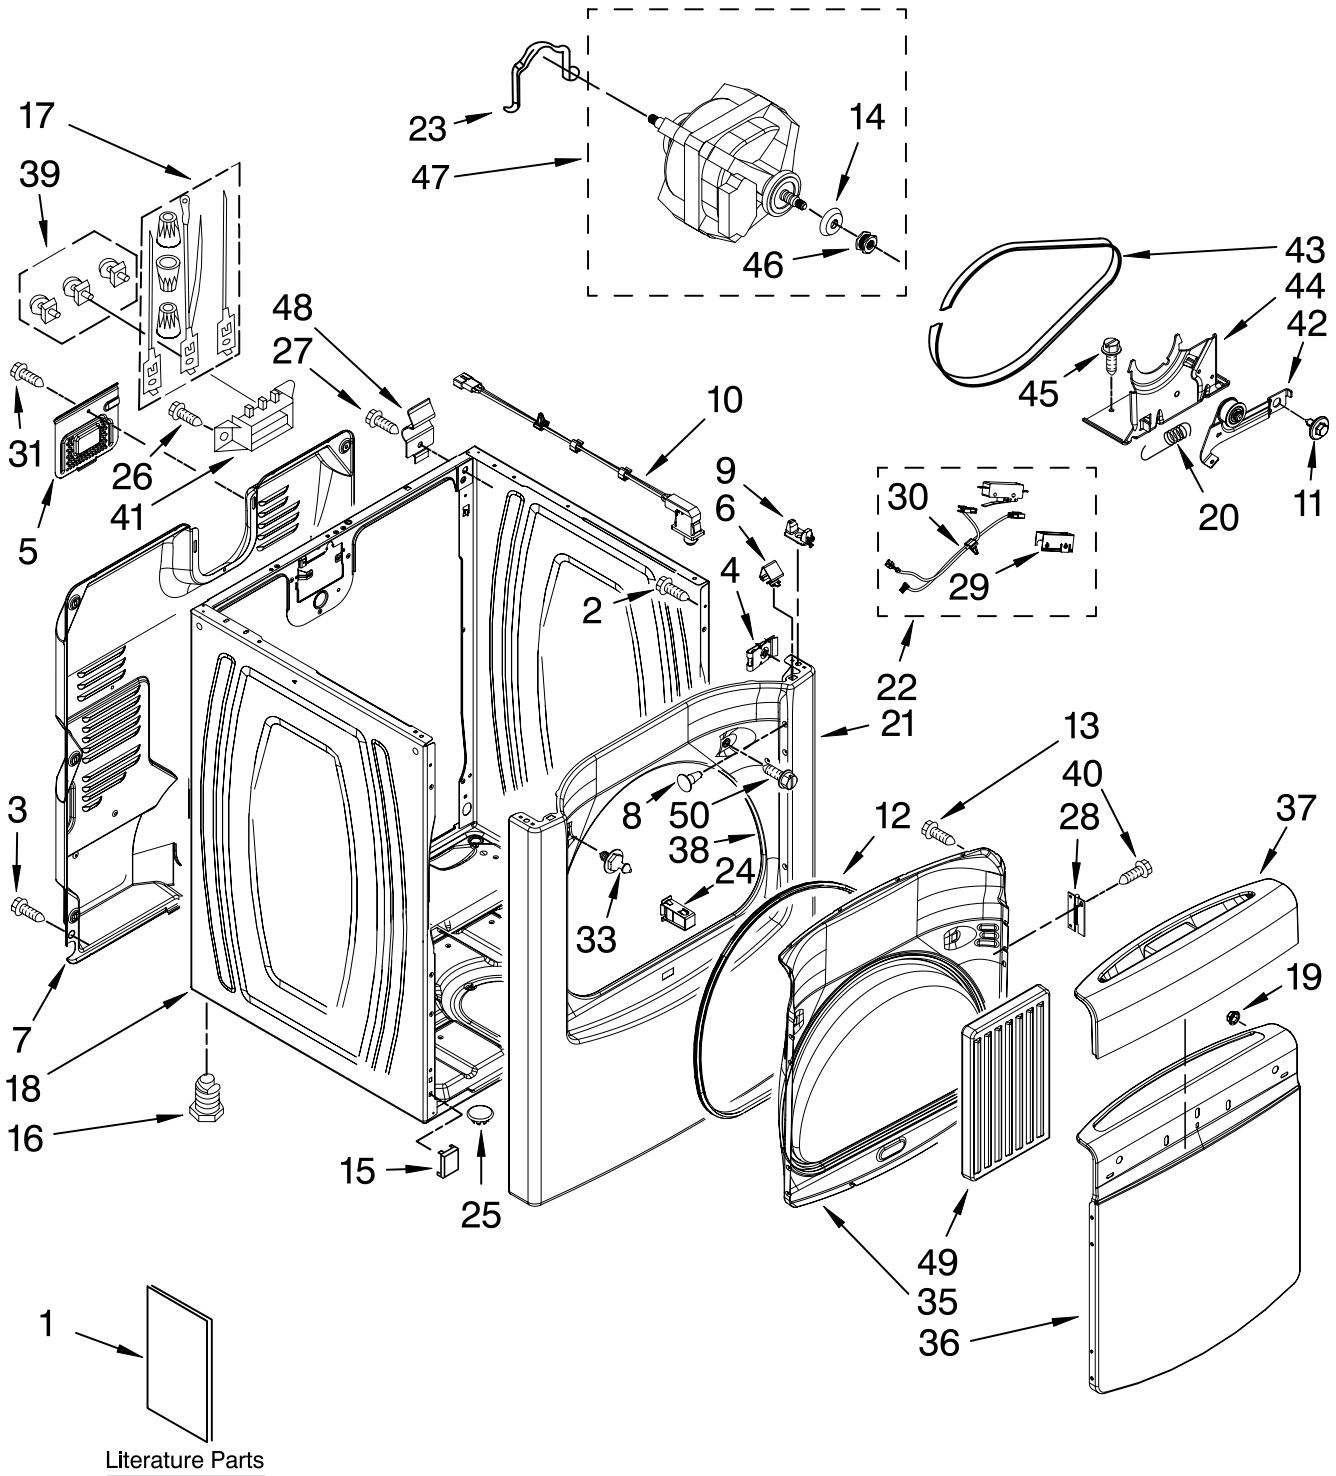

CABINET PARTS

29" ELECTRIC DRYER

For Model: WED6200SW1
(WHITE)

FOR ORDERING INFORMATION REFER TO PARTS PRICE LIST

CABINET PARTS

For Model: WED6200SW1
(WHITE)

Illus. No.	Part No.	DESCRIPTION	Illus. No.	Part No.	DESCRIPTION	Illus. No.	Part No.	DESCRIPTION
1		Literature Parts	13	342055	Screw, 8-18 x 3/64	29	8564011	Bracket, Switch
	W10054150	Tech Sheet	14	8578538	Restrainer, Belt	30	8539897	Belt-Switch Jumper
	W10054090	Guide, Quick Start	15	3394083	Clip, Front Panel (2)	31	8533974	Screw Ground
	W10054070	Use & Care Guide	16	3392100	Foot, Dryer	33	8572983	Strike, Door
Following May Be Purchased				279810	Foot-Optional (Extended Length Package of 2) (Not Included)	35	8565020	Door, Inner
DO-IT-YOURSELF REPAIR MANUALS			17	279318	Terminal, Tinned & Brass (3) (Includes Illus. 39)	36	W10116924	Door Outer
	LIT677818	Dryer	18	8557569	Cabinet	37	W10111244	Handle, Door
2	343641	Screw, 10-16 x 1/2	19	308499	Pal-Nut (4)	38	W10044490	Seal, Front Panel
3	693995	Screw, 8-18 x 3/8	20	3387374	Spring, Idler	39	279393	Terminal Block Kit (For Terminal Block)
4	W10007520	Clip, Ground (2)	21	8565029	Panel, Front	40	342055	Screw, 10-32 x 5/8
5	W10110241	Cover, Block	22	8566208	Switch Assembly	41	3397659	Block, Terminal
6	8576625	Lock-Top Front (2)	23	660658	Clamp, Motor	42	8547174	Pulley Assembly
7	8558830	Panel, Rear	24	8572982	Catch, Door Assembly	43	8547168	Belt, Drive
8	3404413	Plug-Hole	25	8578560	Hole-Plug (Cabinet Base)	44	8547166	Base, Motor
9	8568303	Locator, Snap Down	26	3393008	Screw, 10-16 x 1/2	45	W10002600	Bolt, 6-20 x 1 1/4
10	3978977	Door Switch Assembly	27	3390631	Screw, 8-18 x 1/2	46	8578565	Pulley, 60 HZ
11	3389420	Retainer, Idler	28	8565018	Hinge, Assembly	47	8566152	Motor Assembly 60 HZ.
12	8575027	Seal, Door				48	238088	Hinge, Top (2)
						49	W10050060	Filler-Door
						50	W10100830	Screw