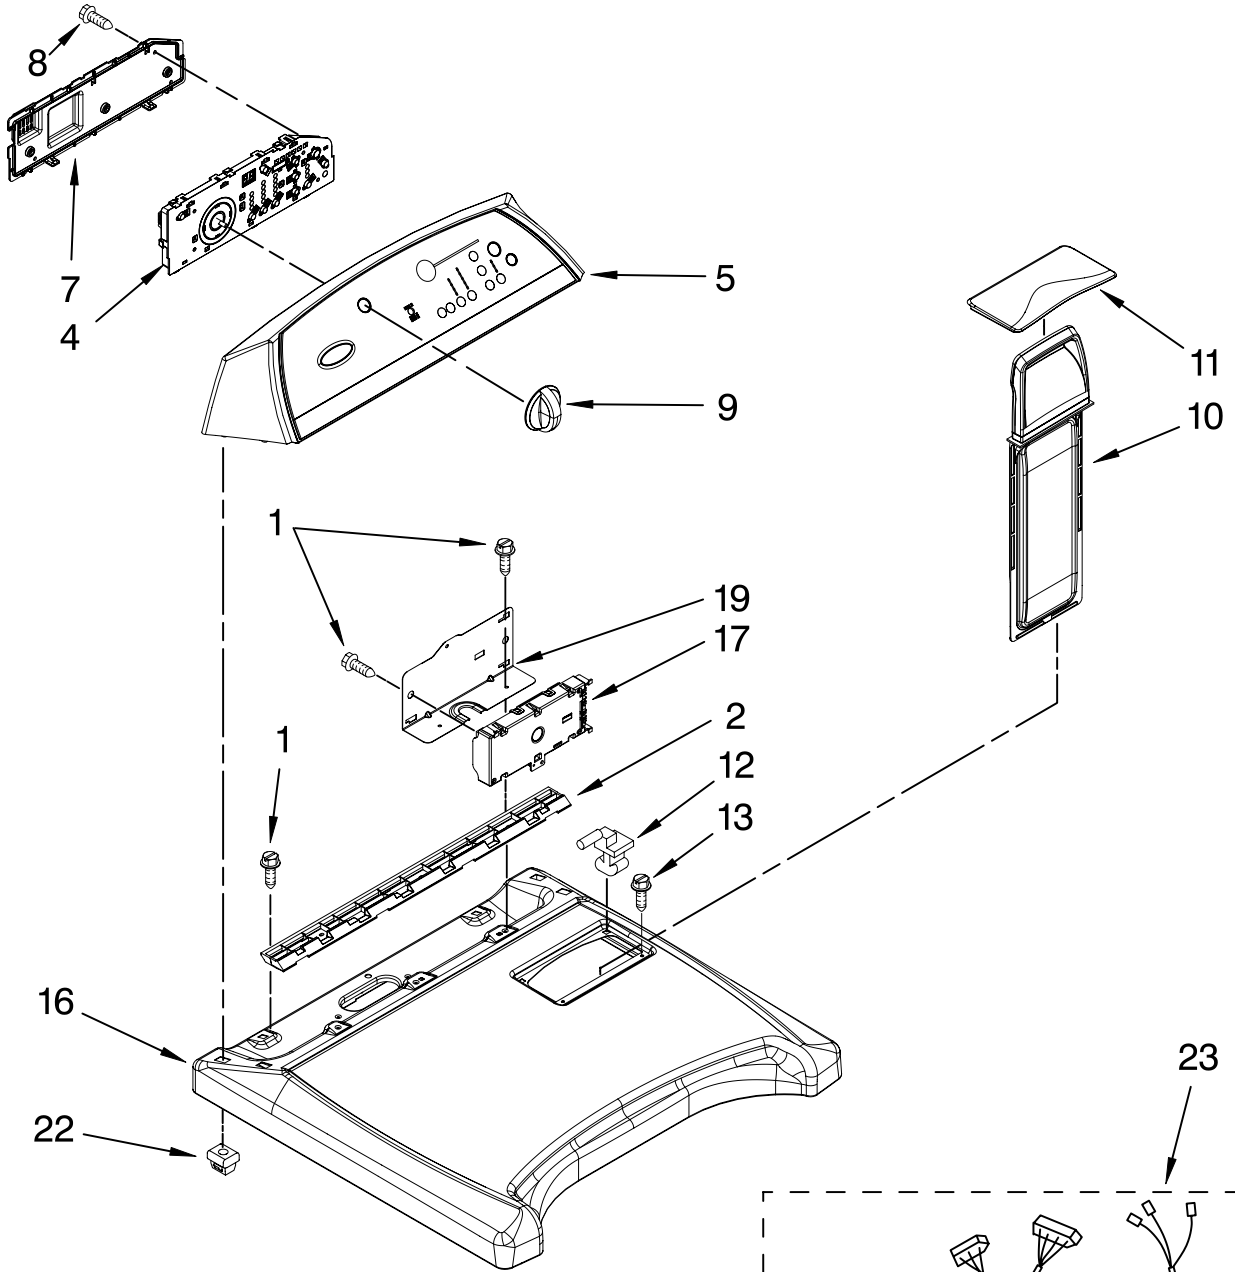

TOP AND CONSOLE PARTS

For Model: WED6200SW1
(WHITE)

FOR ORDERING INFORMATION REFER TO PARTS PRICE LIST

TOP AND CONSOLE PARTS

For Model: WED6200SW1
(WHITE)

<u>Illus.</u> <u>No.</u>	<u>Part</u> <u>No.</u>	<u>DESCRIPTION</u>
1	337686	Screw, 8-18 x 3/4
2	8558863	Bracket, Console
4	8563976	User Interface
5	W10110326	Panel, Console
7	8564265	Cover, Rear
8	W10003770	Screw, 6-19 x 3/64
9	8574957	Knob, Assembly
10	8572270	Assembly, Lint Screen
11	W10044320	Cover, Lint Screen
12	W10044470	Hinge, R.H.
	W10044480	Hinge, L.H.
13	W10001580	Screw, 8-18 x 5/8
15	3395683	Connector (Motor)
16	8565021	Top
17	W10111608	Control, Electronic
18	3394427	Clip-Harness
19	8563853	Bracket, Machine Controller
22	8558853	Grommet
23	W10111430	Harness Wiring
25	3936144	Connector
26	94614	Terminal
27	3397269	Connector, Timer

FOR ORDERING INFORMATION REFER TO PARTS PRICE LIST