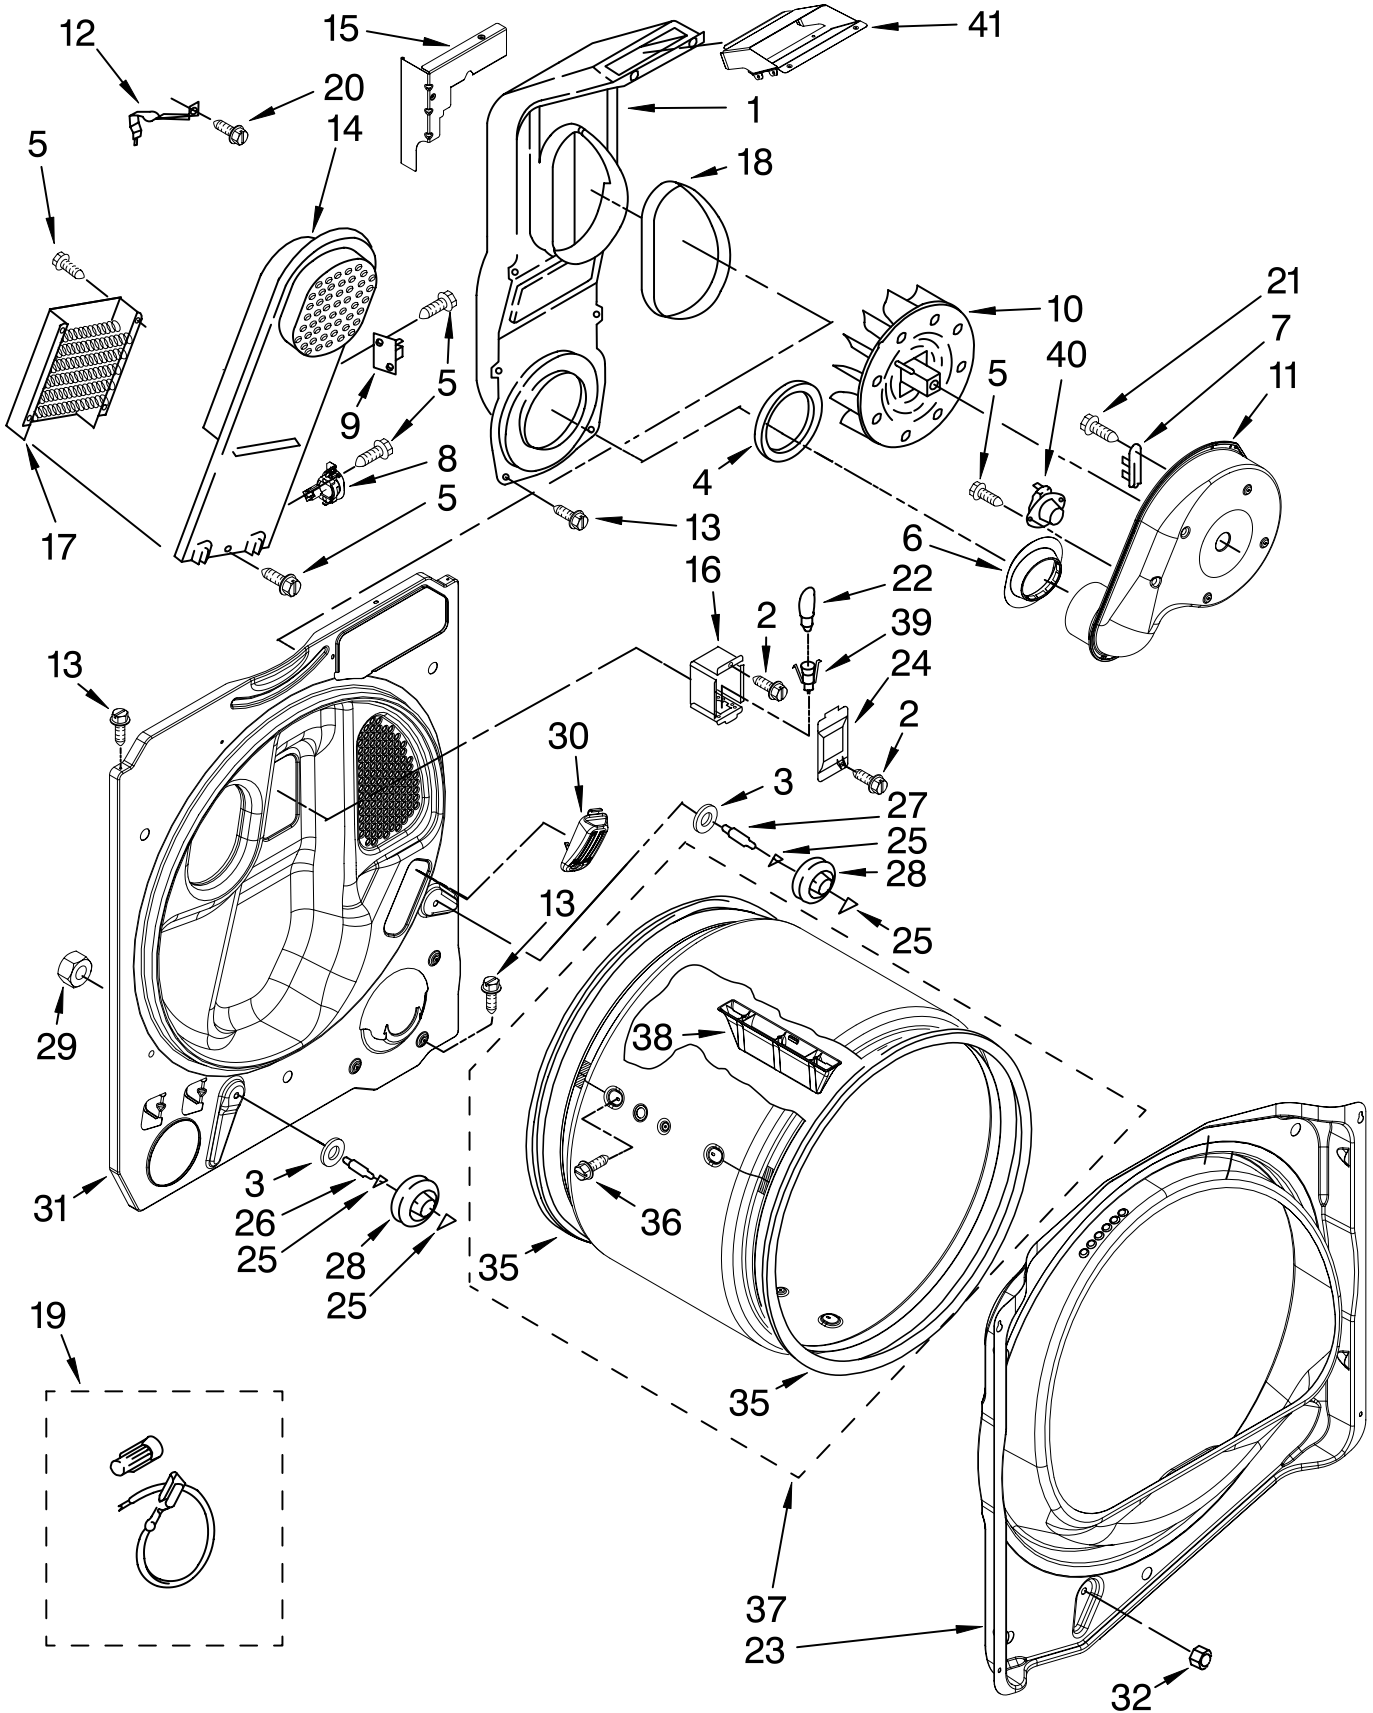

BULKHEAD PARTS

For Model: WED6200SW1
(WHITE)

FOR ORDERING INFORMATION REFER TO PARTS PRICE LIST

BULKHEAD PARTS

For Model: WED6200SW1
(WHITE)

Illus. No.	Part No.	DESCRIPTION
1	8544805	Lint Chute Assembly
2	487909	Screw, 8-15 x 1/2
3	3387459	Washer-Support
4	347139	Seal, Lint Chute
5	90767	Screw, 8-18 x 3/8
6	8573836	Shield, Exhaust
7	3392519	Thermal-Fuse
8	8577891	Thermostat, HI-Limit
9	3977393	Thermal Cut-Off (Includes Illus. 15)
10	694089	Wheel, Blower
11	8577230	Housing, Blower
12	8546149	Clip-Heater Box
13	343641	Screw, 10-16 x 1/2
14	8544801	Box, Heater
15	W10053480	Bracket, Lint Chute
16	3977373	Bracket, Drum Light
17	3403585	Element, Heater
18	8544813	Seal
19	279457	Wire Kit, Terminal (For Heater Element Wiring Harness Repair)
20	489463	Screw, 8-18 x 5/8
21	3390631	Screw, 10-16 x 1/2
22	3406124	Bulb
23	8558890	Bulkhead, Front
24	3402841	Lens, Drum Light
25	690997	Ring Tri
26	8575325	Shaft, (L.H.)
27	8575324	Shaft, (R.H.)
28	8536973	Roller, Support
29	W10001120	Nut, 3/8-16
30	8576468	Assembly, Sensor
31	8557242	Bulkhead, Rear
32	3934666	Nut 3/8-16 (R.H.)
35	8557277	Seal Drum (2)
36	W10109200	Screw, 11-16 x 3/4
37	8557270	Drum, Assembly
38	8565688	Baffle, Drum (2)
39	3403634	Socket Assembly
40	8577274	Thermistor
41	8544810	Collar, Lint Chute

FOR ORDERING INFORMATION REFER TO PARTS PRICE LIST