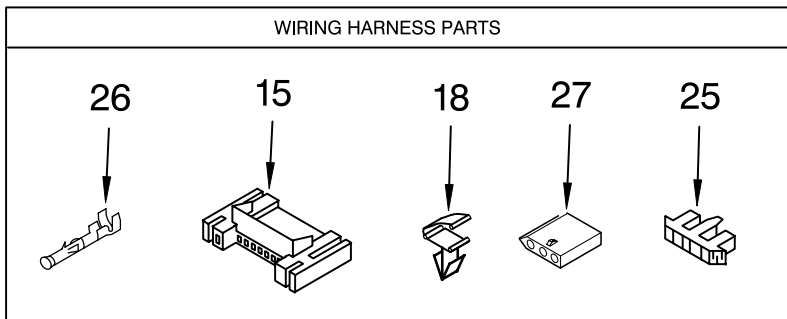

TOP AND CONSOLE PARTS

For Model: WED6200SW1
(WHITE)

FOR ORDERING INFORMATION REFER TO PARTS PRICE LIST

TOP AND CONSOLE PARTS

For Model: WED6200SW1
(WHITE)

<u>Illus.</u> <u>No.</u>	<u>Part</u> <u>No.</u>	<u>DESCRIPTION</u>
1	337686	Screw, 8-18 x 3/4
2	8558863	Bracket, Console
4	8563976	User Interface
5	W10110326	Panel, Console
7	8564265	Cover, Rear
8	W10003770	Screw, 6-19 x 3/64
9	8574957	Knob, Assembly
10	8572270	Assembly, Lint Screen
11	W10044320	Cover, Lint Screen
12	W10044470	Hinge, R.H.
	W10044480	Hinge, L.H.
13	W10001580	Screw, 8-18 x 5/8
15	3395683	Connector (Motor)
16	8565021	Top
17	W10111608	Control, Electronic
18	3394427	Clip-Harness
19	8563853	Bracket, Machine Controller
22	8558853	Grommet
23	W10111430	Harness Wiring
25	3936144	Connector
26	94614	Terminal
27	3397269	Connector, Timer

FOR ORDERING INFORMATION REFER TO PARTS PRICE LIST