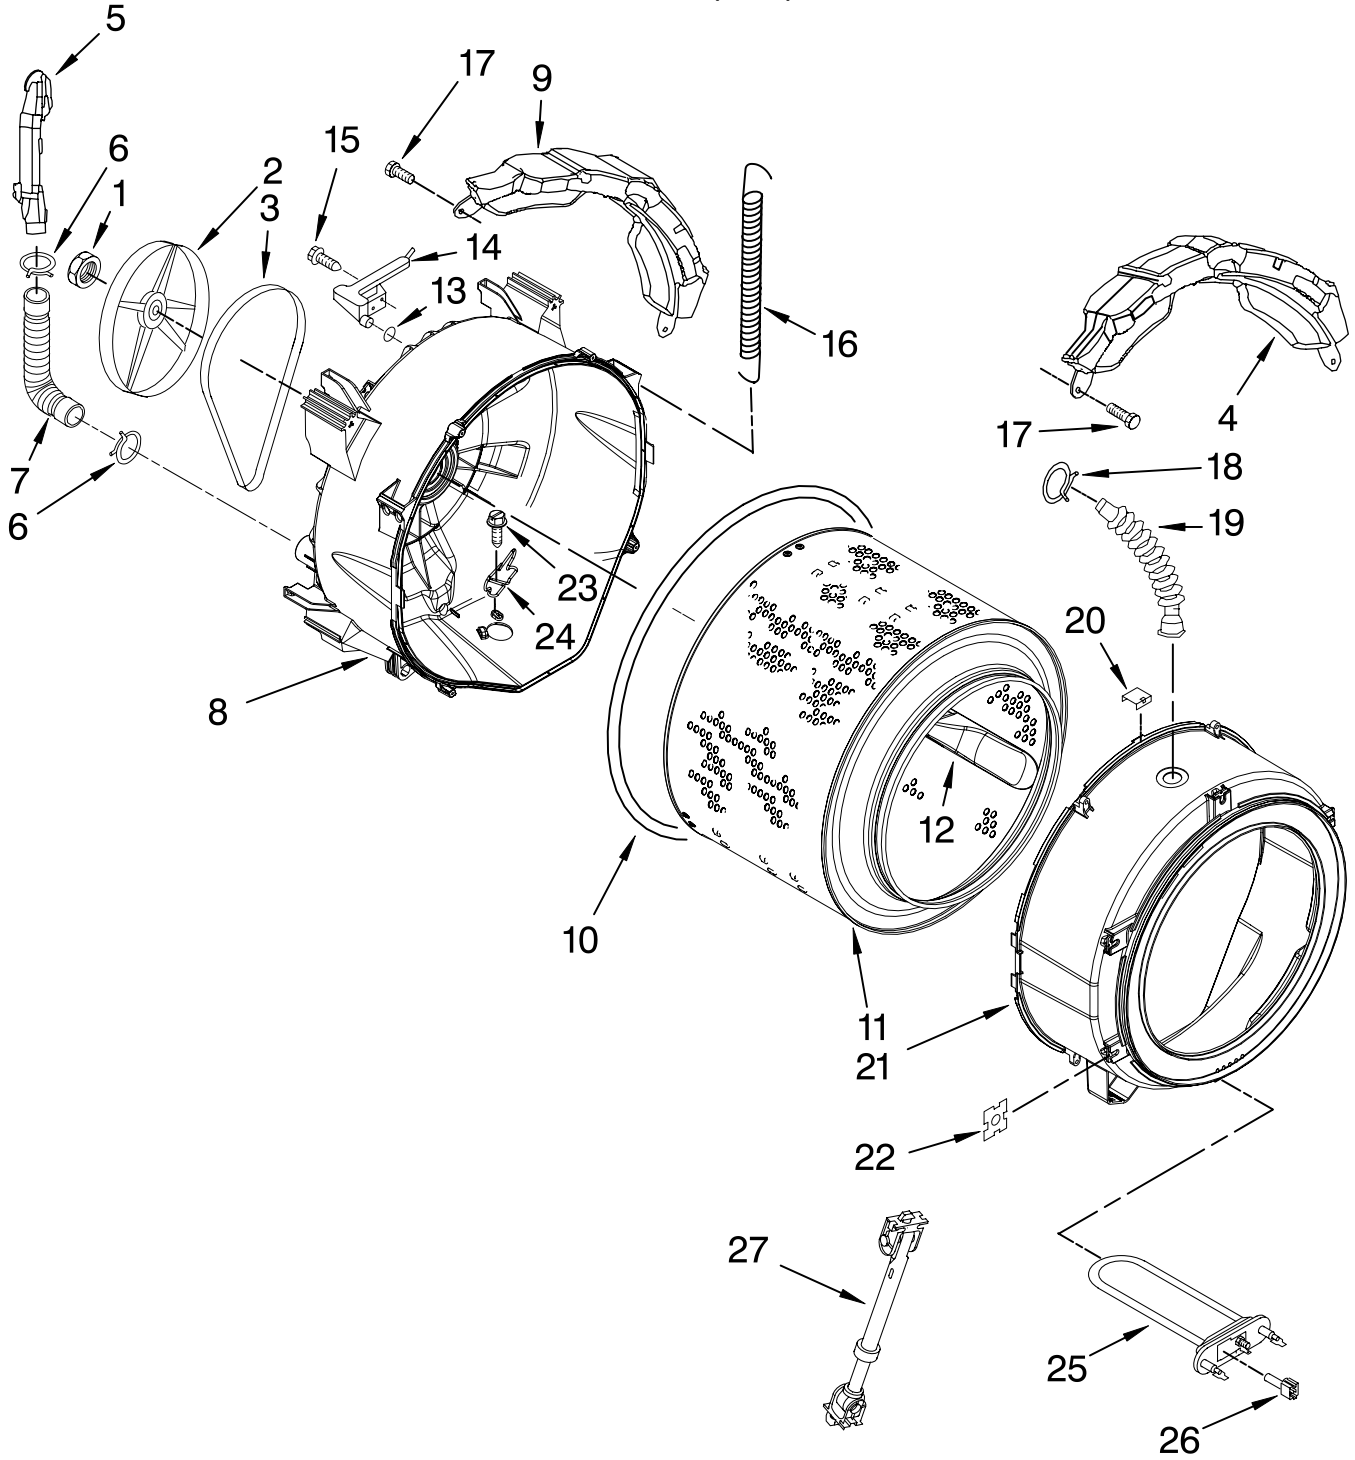

TUB AND BASKET PARTS

For Model: WFW9200SQ01

(White)

TUB AND BASKET PARTS

For Model: WFW9200SQ01

(White)

Illus. No.	Part No.	DESCRIPTION
1	8182132	Nut, Pulley
2	8182650	Pulley
3	8183269	Belt
4	8181645	Counterweight, Front (2)
5	8181744	Pipe, Ventilation
6	8181746	Clamp
7	8181743	Hose, Exhaust
8	8182284	Tub, Rear (Includes Items 10, 22, 23 & 24)
9	8181913	Counterweight, Rear
10	8181673	Gasket, Tub
11	8182232	Basket
12	8182233	Baffle, Tub
13	8181748	O-Ring
14	8181731	Airtrap
15	8181785	Screw
16	8182814	Spring, Suspension
17	8181647	Bolt
18	8181742	Clamp, Hose
19	8183187	Hose, Exhaust
20	8181667	Clamp, Tub
21	8182312	Tub, Front (Includes Items 10 & 22)
22	8182512	Nut, Push-In
23	8182214	Screw
24	8181686	Clamp, Heating Element
25	8182666	Element, Heating
26	8181705	NTC
27	8182812	Shock Absorber