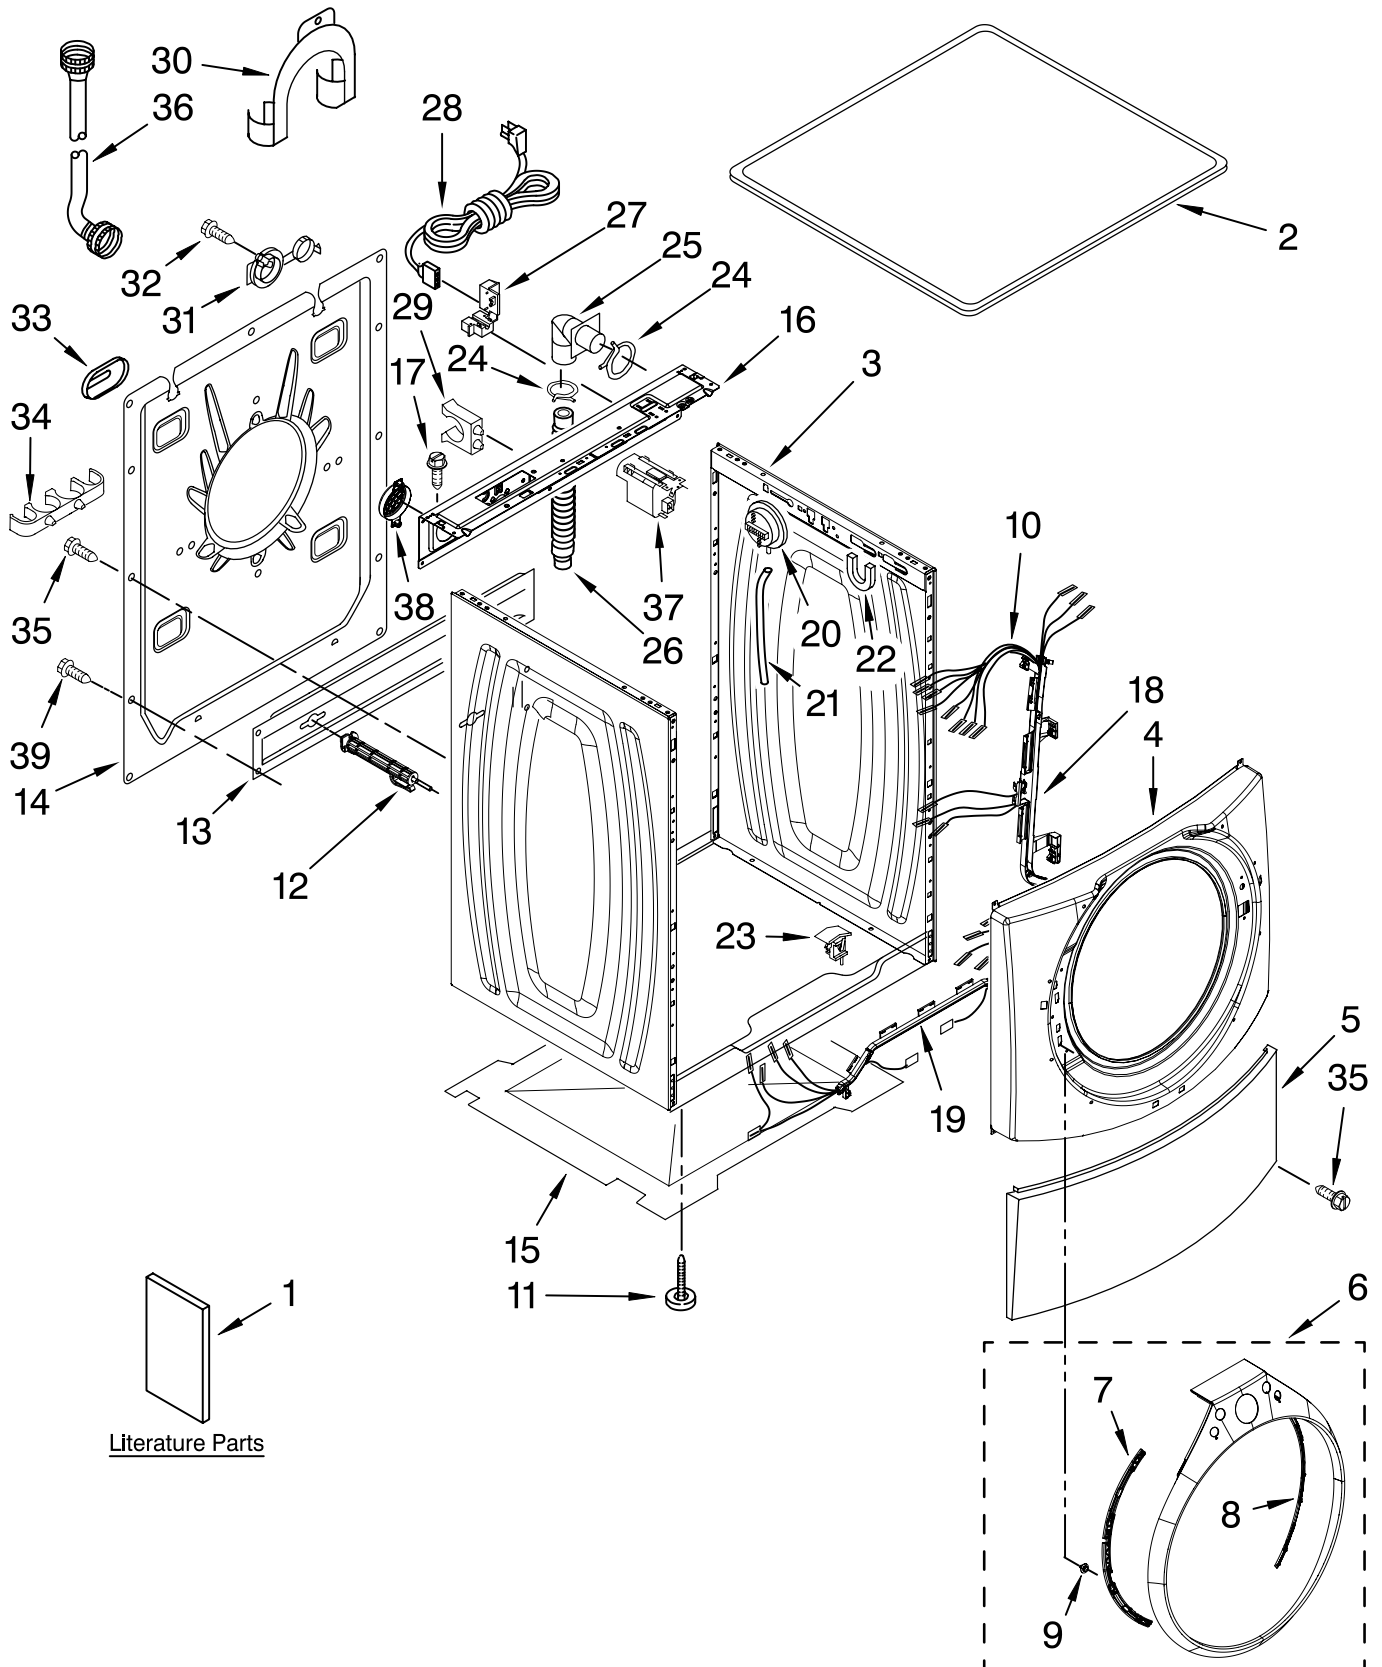

# TOP AND CABINET PARTS

For Model: WFW9200SQ01

(White)

Illus. No.	Part No.	DESCRIPTION	Illus. No.	Part No.	DESCRIPTION	Illus. No.	Part No.	DESCRIPTION
1		Literature Parts	11	8181636	Foot, Leveling	26	8181737	Hose, Drain (Outer)
	8183011	Use & Care Guide	12		Bolt, Shipping	27	8181690	Strain Relief
	W10168566	Tech Sheet		8182797	Upper	28	8183009	Cord, Power
	8183017	Quick Start Guide		8182798	Lower	29	8182702	Clip, Outer
	W10140715	Energy Guide	13	8182661	Brace, Transport			Hose Holder
2	8181799	Top	14	8182698	Panel, Rear	30	8181768	Storage, Hose
3	8183144	Cabinet	15	8181635	Pan, Bottom	31	8182699	Sleeve, Cord Support (2)
4	8183151	Panel, Front	16	W10138248	Brace, Rear	32	8182201	Screw, 3 x 8 mm
5	8181643	Toe Panel	17	8181756	Screw	33	8182700	Cover, Transport
6	8183222	Trim Ring, Teardrop Assembly	18	W10121609	Channel, Harness (Side)	34	8182701	Clip, Outer
7	8183208	Bracket, Trim Fixation (Left)	19	W10121610	Channel, Harness (Bottom)	35	8181828	Screw
8	8183209	Bracket, Trim Fixation (Right)	20	8181695	Switch, Pressure	36		Hose, Water Inlet
9	8183210	Clip, Trim	21	8181739	Hose, Pressure Switch		8182795	Blue Coupler
10	8183189	Harness, Wiring (Lower Main) (Includes Items 18 & 19)	22	8181763	Bracket, Spring		8182792	Red Coupler
			23	8183086	Microswitch (2)	37	8183019	Filter, Interference
			24	8181752	Clamp, Hose	38	8183030	Grid, Ventilation
			25	8181738	Connector, Drain Hose	39	W10157885	Screw, 4.2 x 14

# DOOR AND LATCH PARTS

For Model: WFW9200SQ01

(White)

Illus. No.	Part No.	DESCRIPTION
1	8182210	Clamp, Bellow To Tub
2	8182119	Bellow
3	8183270	Lock, Door
4	8182211	Clamp, Bellow To Front Panel
5	8181760	Screw
6	8183198	Hook, Door
7	8181758	Screw
8	8181661	Screw
9	8181660	Screw
10	8183195	Frame, Door Back Support
11	8181659	Clamp, Glass Support
12	8181655	Glass, Door
13	8183202	Hinge, Door
14	8183199	Clamp, Glass
15	8183256	Frame, Door Front Support
16	8183255	Screen, Door
17	8183218	Trim Ring, Outer Door (Includes Item 18)
18	W10121607	Pad, Door Handle