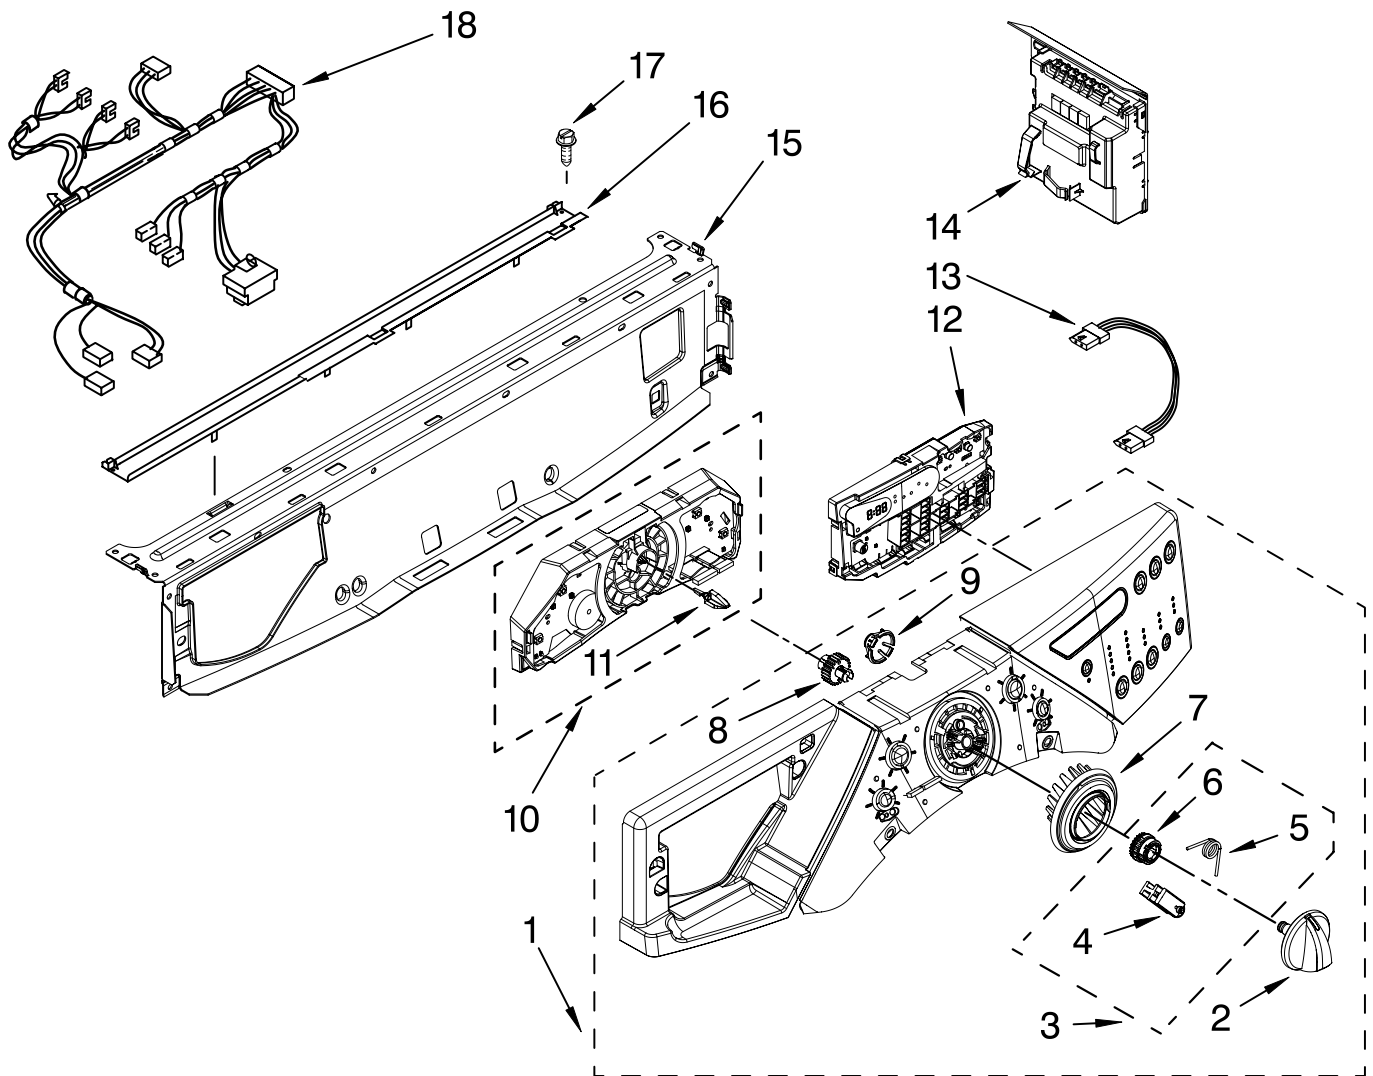

CONTROL PANEL PARTS

For Model: WFW9200SQ01
(White)

Illus. No.	Part No.	DESCRIPTION
1	8183228	Panel-Control
2	W10131368	Knob, Control (Includes Item 9)
3	W10133927	Wheel, Detent Kit (Includes Item 9)
4	W10131661	Wheel, Rast (2) (Service In Kit Only)
5	W10131377	Spring, Knob (2) (Service In Kit Only)

Illus. No.	Part No.	DESCRIPTION
6	W10131378	Wheel, Detent (Service In Kit Only)
7	W10131376	Ring, Knob Light (Includes Item 9)
8	W10131381	Wheel, Encoder
9	W10131382	Retainer, Snap
10	W10168596	User Interface, Center
11	8183177	Adapter, Encoder Wheel

Illus. No.	Part No.	DESCRIPTION
12	W10168597	User Interface, Right
13	W10168511	Harness, Wiring (User Interface)
14	8183258	Microcomputer, Machine Control
15	8183203	Brace, Front Top
16	8183204	Channel, Water
17	8181756	Screw
18	8183266	Harness, Wiring (Upper Main)