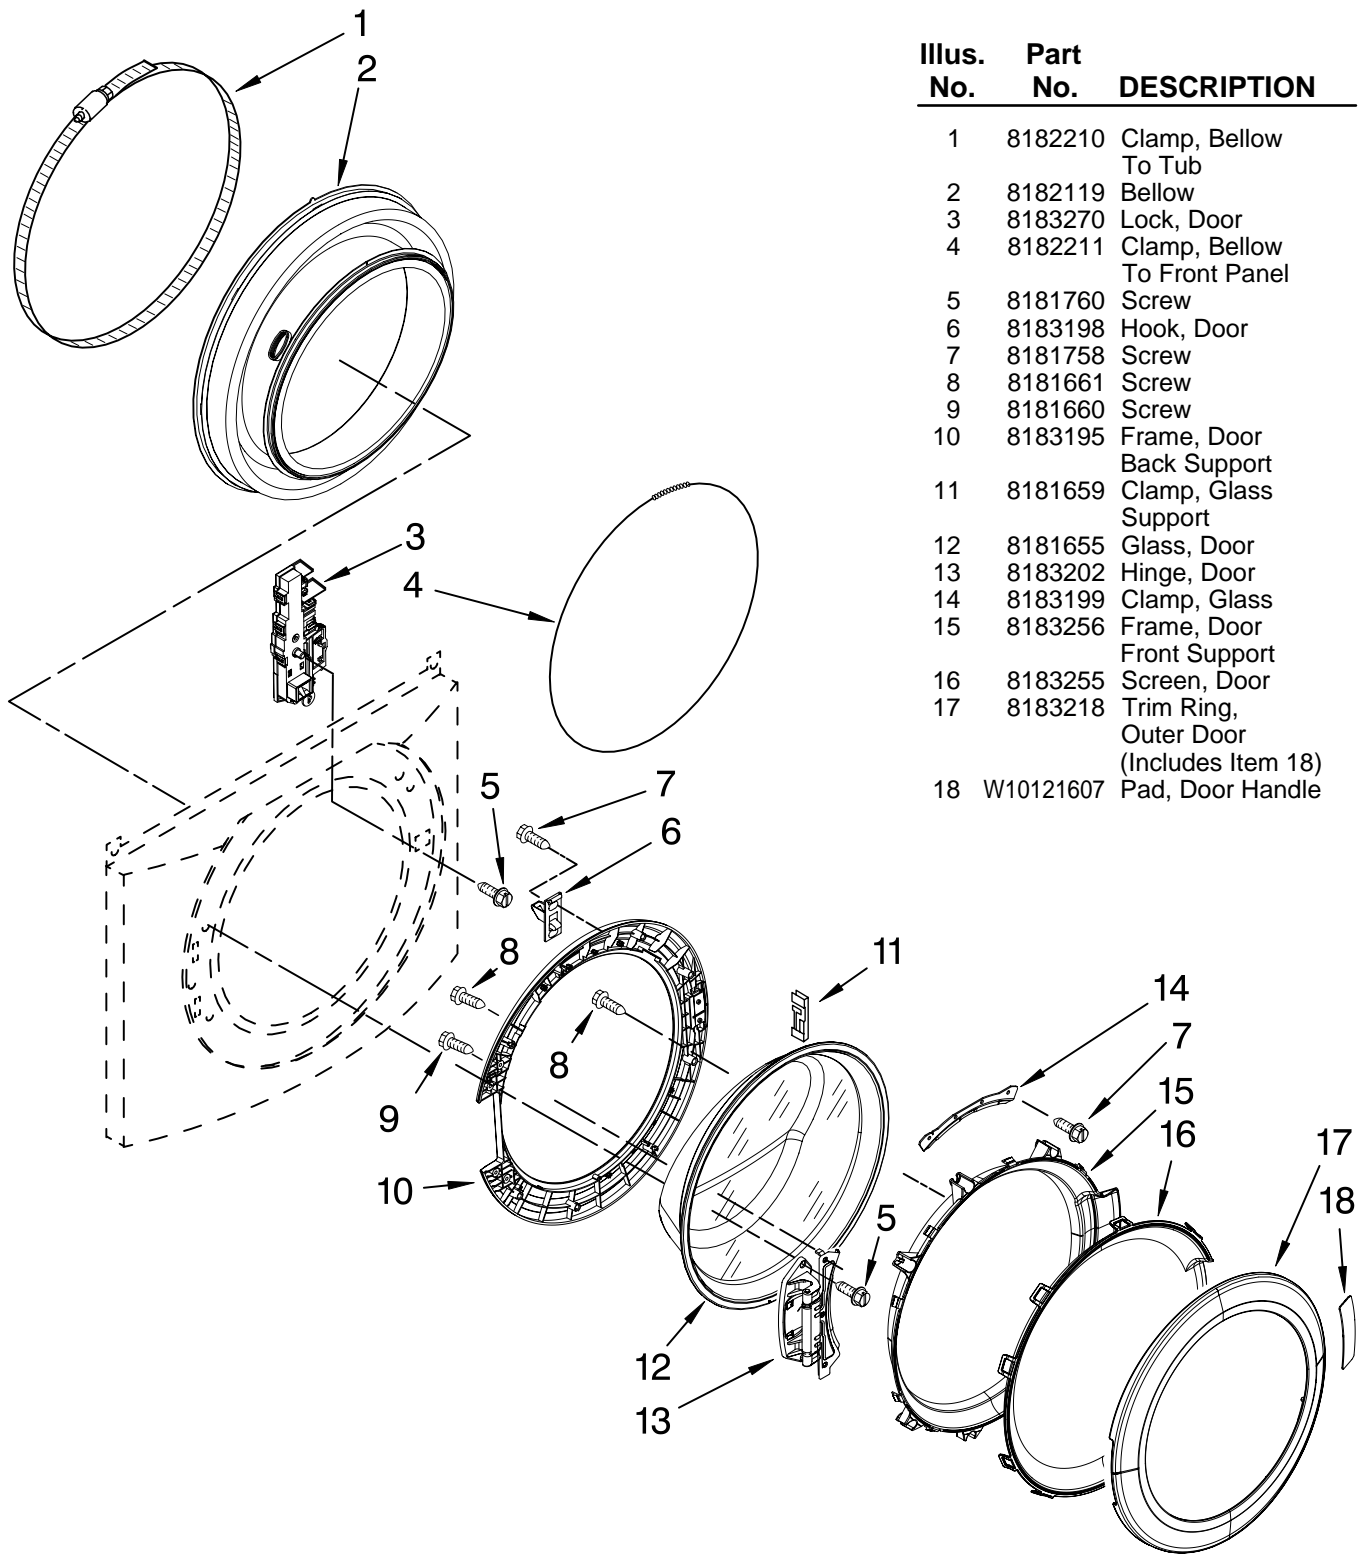

# TOP AND CABINET PARTS

For Model: WFW9200SQ01

(White)

Illus. No.	Part No.	DESCRIPTION	Illus. No.	Part No.	DESCRIPTION	Illus. No.	Part No.	DESCRIPTION
1		Literature Parts	11	8181636	Foot, Leveling	26	8181737	Hose, Drain (Outer)
	8183011	Use & Care Guide	12		Bolt, Shipping	27	8181690	Strain Relief
	W10168566	Tech Sheet		8182797	Upper	28	8183009	Cord, Power
	8183017	Quick Start Guide		8182798	Lower	29	8182702	Clip, Outer
	W10140715	Energy Guide	13	8182661	Brace, Transport			Hose Holder
2	8181799	Top	14	8182698	Panel, Rear	30	8181768	Storage, Hose
3	8183144	Cabinet	15	8181635	Pan, Bottom	31	8182699	Sleeve, Cord Support (2)
4	8183151	Panel, Front	16	W10138248	Brace, Rear	32	8182201	Screw, 3 x 8 mm
5	8181643	Toe Panel	17	8181756	Screw	33	8182700	Cover, Transport
6	8183222	Trim Ring, Teardrop Assembly	18	W10121609	Channel, Harness (Side)	34	8182701	Clip, Outer
7	8183208	Bracket, Trim Fixation (Left)	19	W10121610	Channel, Harness (Bottom)	35	8181828	Screw
8	8183209	Bracket, Trim Fixation (Right)	20	8181695	Switch, Pressure	36		Hose, Water Inlet
9	8183210	Clip, Trim	21	8181739	Hose, Pressure Switch		8182795	Blue Coupler
10	8183189	Harness, Wiring (Lower Main) (Includes Items 18 & 19)	22	8181763	Bracket, Spring		8182792	Red Coupler
			23	8183086	Microswitch (2)	37	8183019	Filter, Interference
			24	8181752	Clamp, Hose	38	8183030	Grid, Ventilation
			25	8181738	Connector, Drain Hose	39	W10157885	Screw, 4.2 x 14

# DOOR AND LATCH PARTS

For Model: WFW9200SQ01

(White)

Illus. No.	Part No.	DESCRIPTION
1	8182210	Clamp, Bellow To Tub
2	8182119	Bellow
3	8183270	Lock, Door
4	8182211	Clamp, Bellow To Front Panel
5	8181760	Screw
6	8183198	Hook, Door
7	8181758	Screw
8	8181661	Screw
9	8181660	Screw
10	8183195	Frame, Door Back Support
11	8181659	Clamp, Glass Support
12	8181655	Glass, Door
13	8183202	Hinge, Door
14	8183199	Clamp, Glass
15	8183256	Frame, Door Front Support
16	8183255	Screen, Door
17	8183218	Trim Ring, Outer Door (Includes Item 18)
18	W10121607	Pad, Door Handle