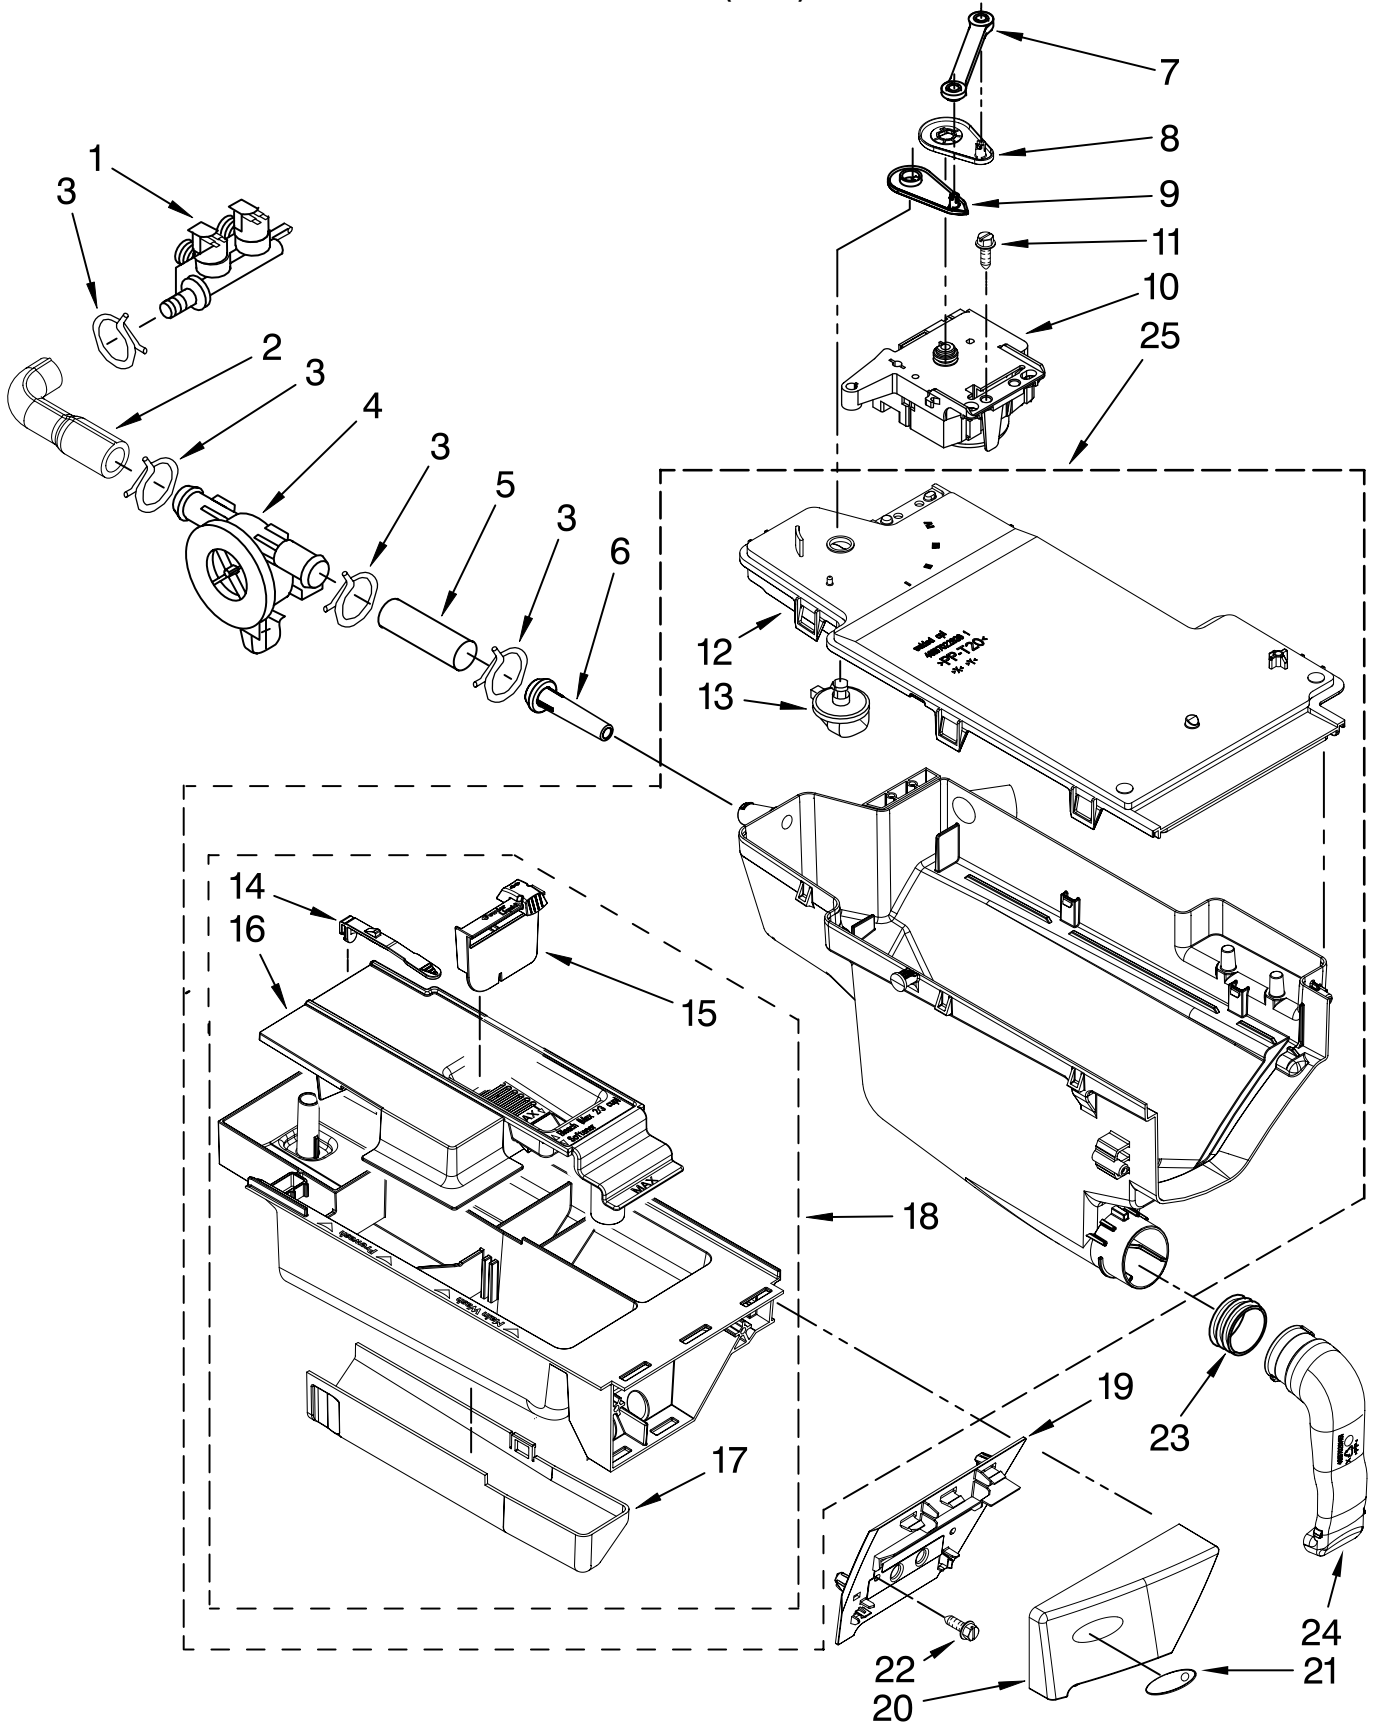

DISPENSER PARTS

For Model: WFW9200SQ01

(White)

DISPENSER PARTS

For Model: WFW9200SQ01

(White)

Illus. No.	Part No.	DESCRIPTION
1	8182862	Valve, Inlet
2	8183182	Hose, Flowmeter (L-Shaped)
3	8181751	Clamp
4	8181696	Flowmeter
5	8183180	Hose, Nozzle Inlet
6	8183181	Nozzle, Inlet
7	8183183	Lever, Water Distribution
8	8183184	Cam, Actuator
9	8183185	Lever, Connection
10	8183186	Actuator
11	8181661	Screw, Actuator
12	W10164400	Plate, Distribution
13	8181712	Nozzle, Distribution
14	8181721	Hook, Drawer
15	W10121596	Separator, With Selection Slider
16	W10121598	Syphon, Bleach/Softener
17	8183179	Cover, Detergent Drawer
18	8183173	Drawer, Detergent (Complete)
19	8183238	Bracket, Handle Fixation
20	8183234	Handle, Drawer (Includes Items 19 & 21)
21	8183253	Medallion
22	8182214	Screw
23	8181747	Seal
24	8181718	Tube, Dispenser To Bellow
25	W10157886	Dispenser, Complete (Includes Item 9)