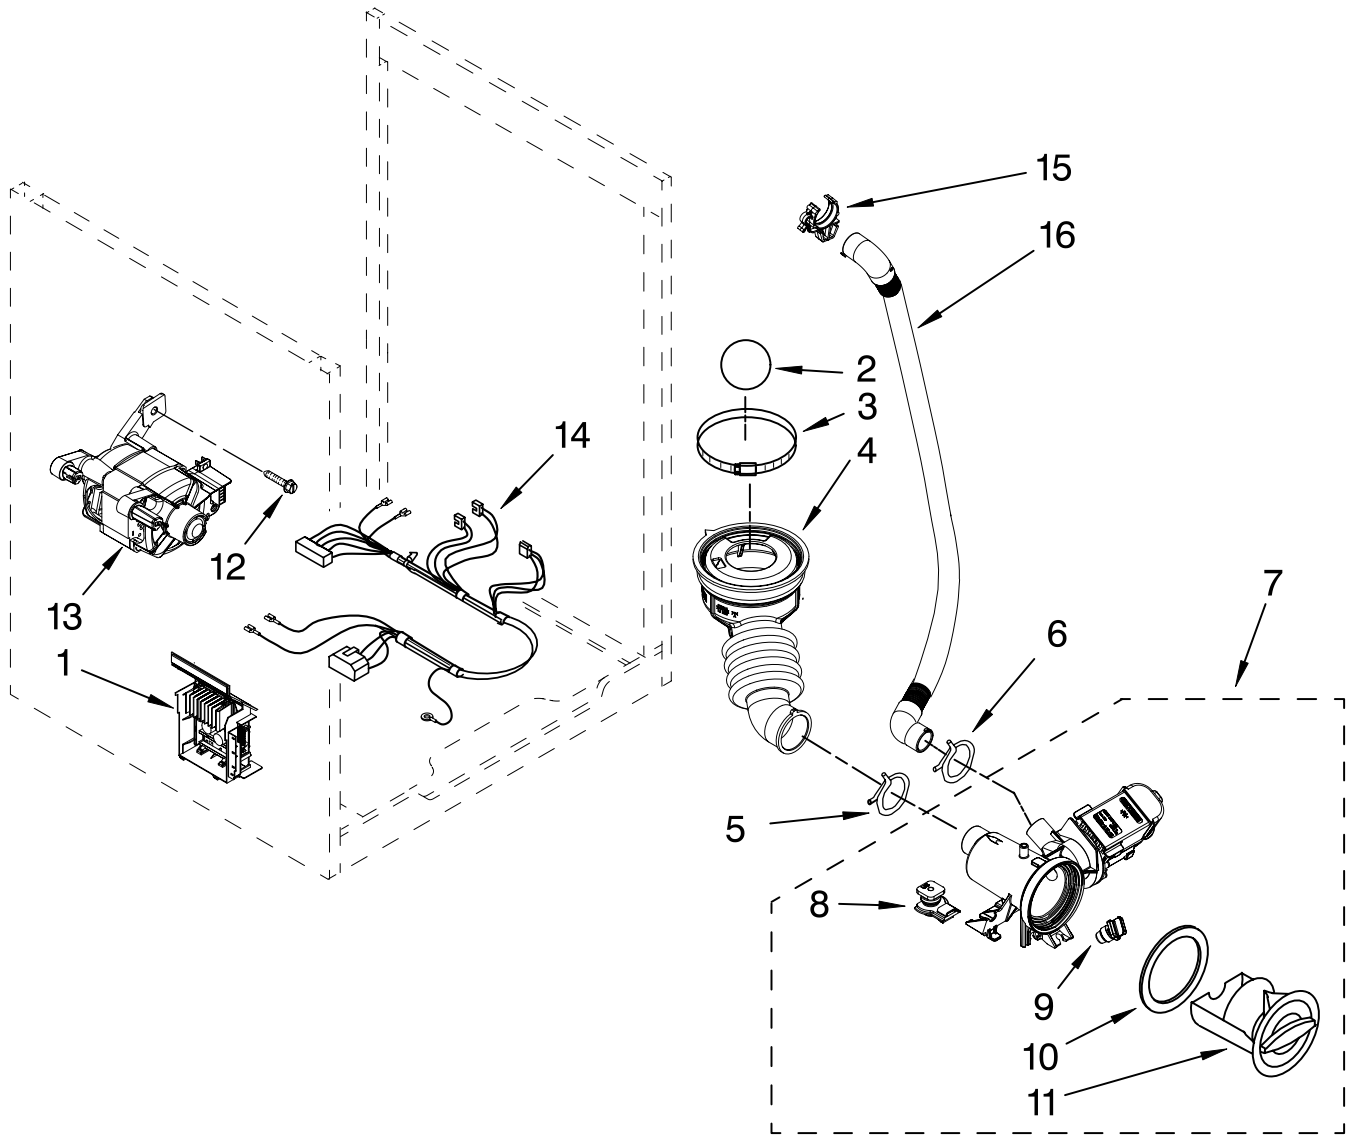

# TUB AND BASKET PARTS

For Model: WFW9200SQ01

(White)

<b>Illus. No.</b>	<b>Part No.</b>	<b>DESCRIPTION</b>
1	8182132	Nut, Pulley
2	8182650	Pulley
3	8183269	Belt
4	8181645	Counterweight, Front (2)
5	8181744	Pipe, Ventilation
6	8181746	Clamp
7	8181743	Hose, Exhaust
8	8182284	Tub, Rear (Includes Items 10, 22, 23 & 24)
9	8181913	Counterweight, Rear
10	8181673	Gasket, Tub
11	8182232	Basket
12	8182233	Baffle, Tub
13	8181748	O-Ring
14	8181731	Airtrap
15	8181785	Screw
16	8182814	Spring, Suspension
17	8181647	Bolt
18	8181742	Clamp, Hose
19	8183187	Hose, Exhaust
20	8181667	Clamp, Tub
21	8182312	Tub, Front (Includes Items 10 & 22)
22	8182512	Nut, Push-In
23	8182214	Screw
24	8181686	Clamp, Heating Element
25	8182666	Element, Heating
26	8181705	NTC
27	8182812	Shock Absorber

# PUMP AND MOTOR PARTS

For Model: WFW9200SQ01

(White)

Illus. No.	Part No.	DESCRIPTION
1	8183196	Motor Control Unit
2	W10121657	Ball
3	8181734	Clamp
4	8181732	Hose, Tub to Pump
5	8181753	Clamp
6	8181752	Clamp