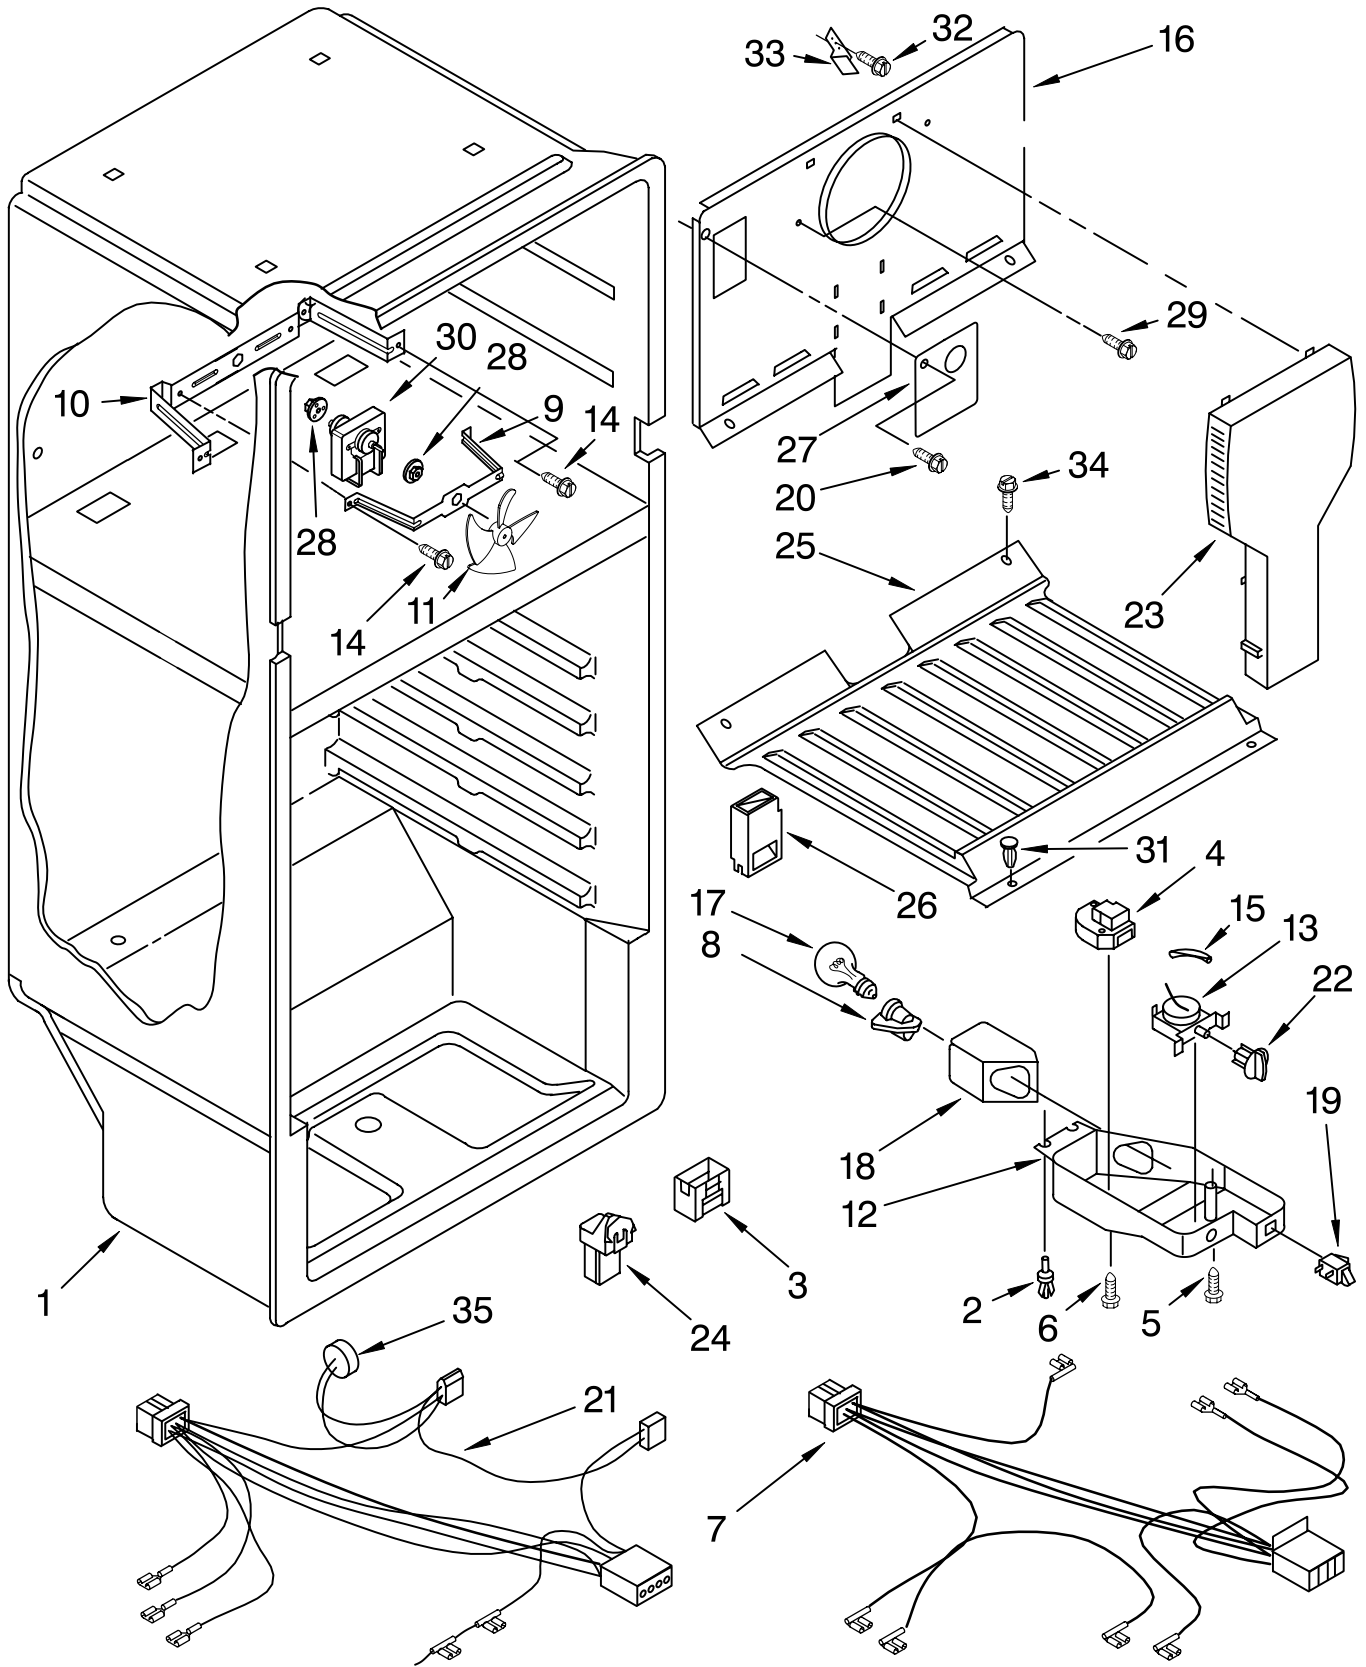

LINER PARTS

For Models: ET4WSMXKQ02, ET4WSMYKQ02
(White) (White)

FOR ORDERING INFORMATION REFER TO PARTS PRICE LIST

LINER PARTS

For Models: ET4WSMXKQ02, ET4WSMYKQ02
(White) (White)

Illus. No.	Part No.	DESCRIPTION
1		Liner (Not A Serviceable Part)
2	939962	Rivet
3	2183061	Cover, Air Diffuser
4	2188371	Timer, Defrost
5	489174	Screw
6	488693	Screw
7	2176927	Wire Assembly (Control Box)
8	2162085	Socket, Light
9	2197404	Fan Support Bracket
10	2197405	Fan Mounting Bracket
11	2169142	Fan Blade
12	2215213	Control Box
13	2183403	Thermostat
14	489399	Screw
15	1118680	Thermostat Tube Barrier
16	2201205	Cover-Evaporator
17	2252970	Light Bulb
18	9791702	Light Shield
19	1118894	Switch, Rocker Arm
20	489438	Screw
21	2192096	Wiring-Freezer (Includes Item 35)
22	2202885	Control Knob
23	9790408	Air Tower
24	2197052	Hood And Foil Assembly
25	2174798	Freezer Floor
26	2221992	Air Diffuser
27	2217783	Cover, Hole
28	2197380	Grommet-Motor
29	489478	Screw
30	2221893	Evaporator Fan Motor
31	489115	Fastener-Snap In
32	489442	Screw
33	2262195	Deflector
34	2262178	Screw
35	2183073	Defrost, BI-Metal

FOR ORDERING INFORMATION REFER TO PARTS PRICE LIST