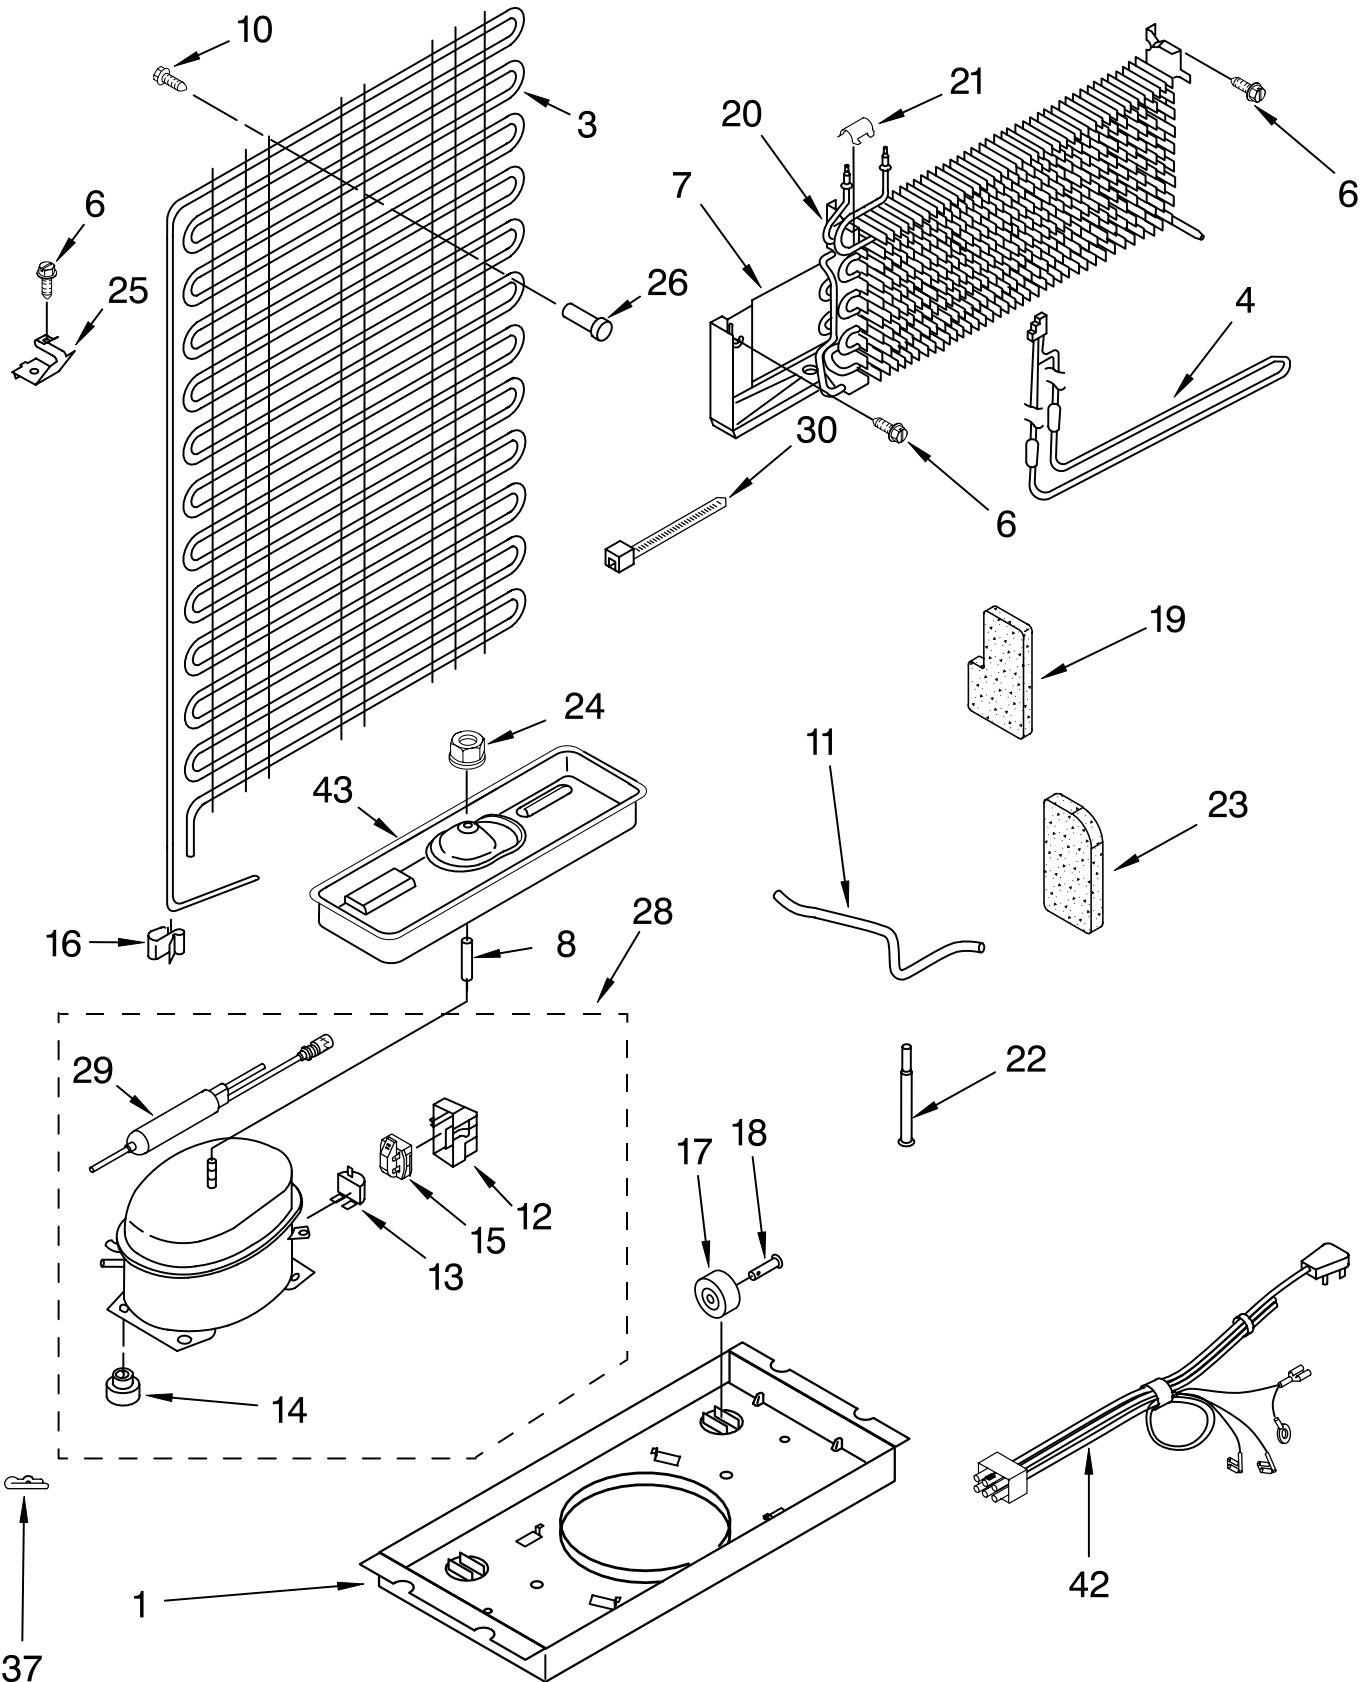

LINER PARTS

For Models: ET4WSMXKQ02, ET4WSMYKQ02
(White) (White)

Illus. No.	Part No.	DESCRIPTION
1		Liner (Not A Serviceable Part)
2	939962	Rivet
3	2183061	Cover, Air Diffuser
4	2188371	Timer, Defrost
5	489174	Screw
6	488693	Screw
7	2176927	Wire Assembly (Control Box)
8	2162085	Socket, Light
9	2197404	Fan Support Bracket
10	2197405	Fan Mounting Bracket
11	2169142	Fan Blade
12	2215213	Control Box
13	2183403	Thermostat
14	489399	Screw
15	1118680	Thermostat Tube Barrier
16	2201205	Cover-Evaporator
17	2252970	Light Bulb
18	9791702	Light Shield
19	1118894	Switch, Rocker Arm
20	489438	Screw
21	2192096	Wiring-Freezer (Includes Item 35)
22	2202885	Control Knob
23	9790408	Air Tower
24	2197052	Hood And Foil Assembly
25	2174798	Freezer Floor
26	2221992	Air Diffuser
27	2217783	Cover, Hole
28	2197380	Grommet-Motor
29	489478	Screw
30	2221893	Evaporator Fan Motor
31	489115	Fastener-Snap In
32	489442	Screw
33	2262195	Deflector
34	2262178	Screw
35	2183073	Defrost, BI-Metal

FOR ORDERING INFORMATION REFER TO PARTS PRICE LIST

UNIT PARTS

For Models: ET4WSMXKQ02, ET4WSMYKQ02
(White) (White)

FOR ORDERING INFORMATION REFER TO PARTS PRICE LIST