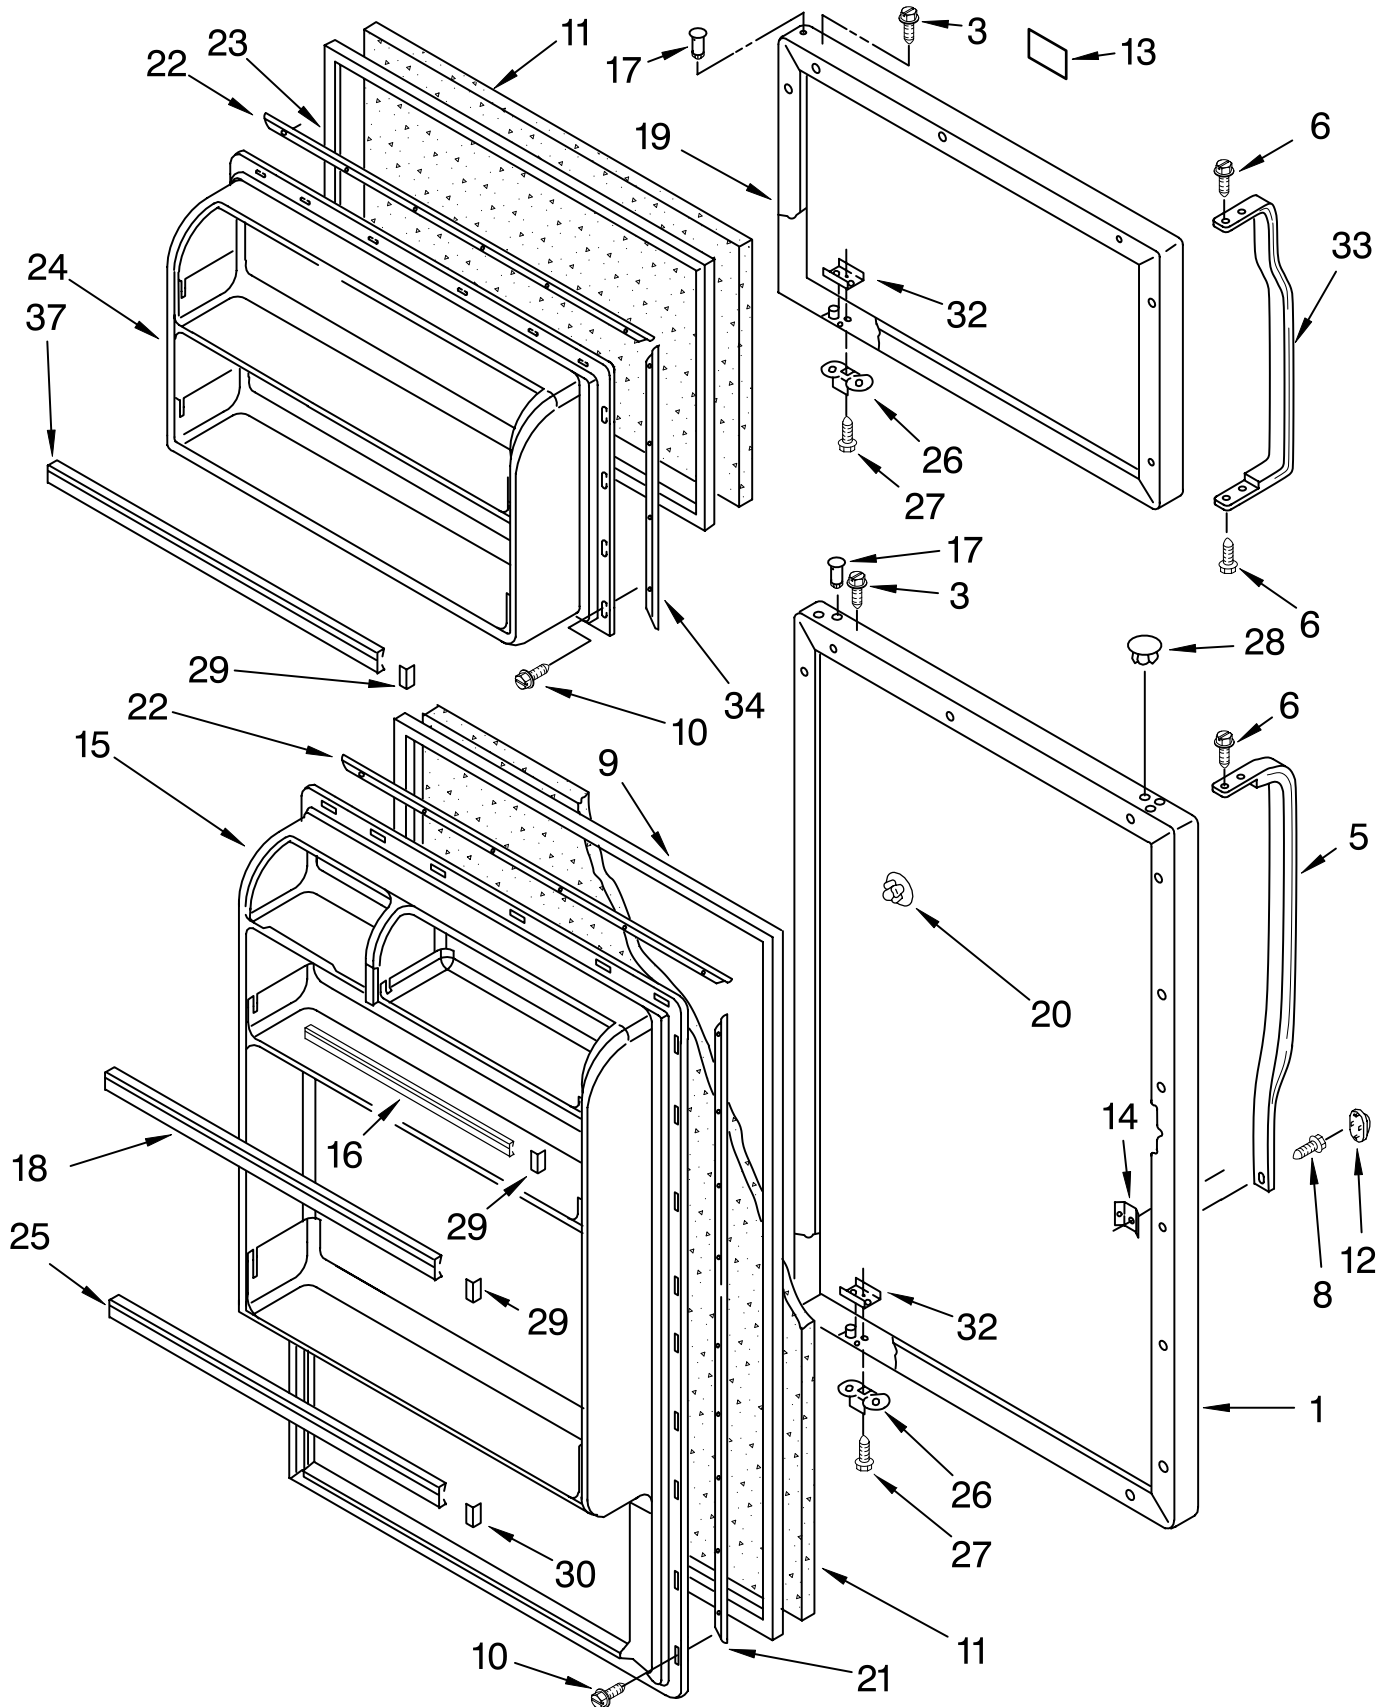

CABINET PARTS

For Models: ET4WSMXKQ02, ET4WSMYKQ02
(White) (White)

REFRIGERATOR

FOR ORDERING INFORMATION REFER TO PARTS PRICE LIST

CABINET PARTS

For Models: ET4WSMXKQ02, ET4WSMYKQ02
(White) (White)

Illus. No.	Part No.	DESCRIPTION
1		Literature Parts
	2262163	Service & Wiring Sheet
	2263322	Energy Label
	2210108	Use & Care Guide
	628370	Modular Icemaker Service Sheet

DOOR PARTS

For Models: ET4WSMXKQ02, ET4WSMYKQ02
(White) (White)

FOR ORDERING INFORMATION REFER TO PARTS PRICE LIST

DOOR PARTS

For Models: ET4WSMXKQ02, ET4WSMYKQ02
(White) (White)

Illus. No.	Part No.	DESCRIPTION
1		Refrigerator Door Panel (Also Order Item 11)
	2201546	White
3	8281206	Screw
5		Handle Center
	2221946W	White
6	489357	Screw
8	8281146	Screw
9	2262078	Door Gasket, Magnetic
10	489442	Screw
11	876029	Foam Insulation (Required When Replacing Exterior Door Panel)
12		Cover, Screw
	2202819W	White
13	2262218	Nameplate
14	939101	Screw Anchor
15	2256662	Interior Door Panel (Refrigerator)
16	2163630	Trim, Door Shelf (Top)
17	2183003	Thimble
18	2163631	Trim, Door (Middle)
19		Freezer Door Panel (Also Order Item 11)
	2201544	White
20		Hole Plug
	2189000	White
21	1122551	Retainer, Gasket
22	1120614	Retainer, Gasket
23	2262079	Door Gasket, Magnetic
24	9790358	Interior Door Panel (Freezer)
25	2163628	Trim, Door Shelf (Bottom)
26	2217944	Bracket, Door Stop
27	488921	Screw
28		Hole Plug
	2212648	White
29	2156007	Plug-Trim
30	2156006	Plug-Trim
32	2183198	Tap Plate
33		Handle, F.C.
	2202098	White
34	1122553	Retainer, Gasket
37	2163629	Trim-Door (2)