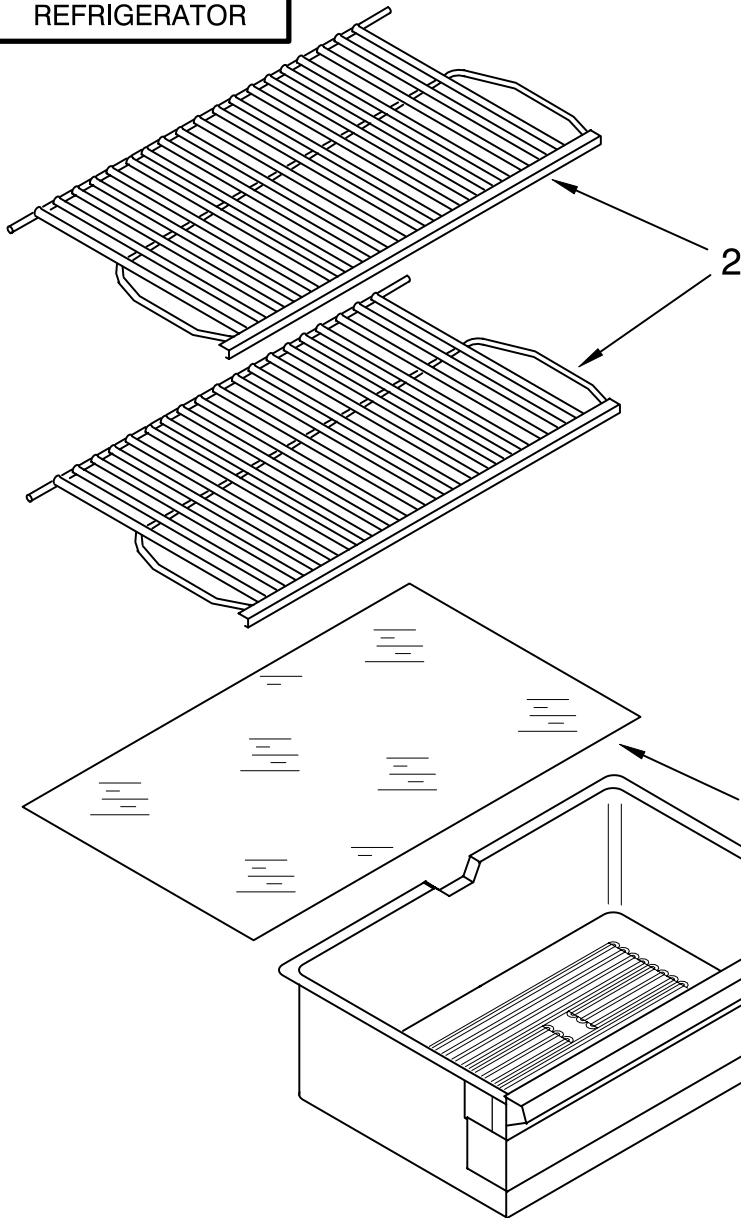

Illus. No.	Part No.	DESCRIPTION
3	488878	Clamp, Tube
4	2181939	Insert, Tube
5	628379	Clip, Fuse
7	2181944	Tube Water
9	489478	Screw, 8 x 1/2
10	2182104	Valve Solenoid
11	627018	Nut Compression
13	2174755	Tube, Water Inlet
16	489385	Clamp Tube
18	2174157	Cover
19	489048	Screw
20	628228	Mold & Heater Assembly (Also Order 542638 Silicone Grease)
22	628356	Cup, Water Fill
23	2194711	Ejector
24	2182124	Ice Stripper
25	2194712	Support
26	627796	Retainer, Thermostat
27	627985	Thermostat (Also Order 542369 Cement Alumilastic)
28	8533917	Screw
30	489276	Screw
31	627792	Shut Off Arm
32	2187464	Harness, Wiring
33	628320	Bracket
35	628399	Module Assembly (Includes Item 38)
38	489136	Screw, 3-24 x 23/64
39	488208	Screw, 8 x 13/16
40	488886	Screw, 8-18 x 1/2
41	2154101	Clip, Fill Tube
42	489355	Screw
100	4317943	Complete Icemaker Assembly

SHELF PARTS

For Models: ET4WSMXKQ02, ET4WSMYKQ02
(White) (White)

FREEZER

REFRIGERATOR

Illus. No.	Part No.	DESCRIPTION
1	2166261	Pan, Ice Cube
2	2192515	Shelf (2)
3	9791659	Glass, Cover
4	2208098	Crisper Pan
5	2262654	Shelf, Ice Tray