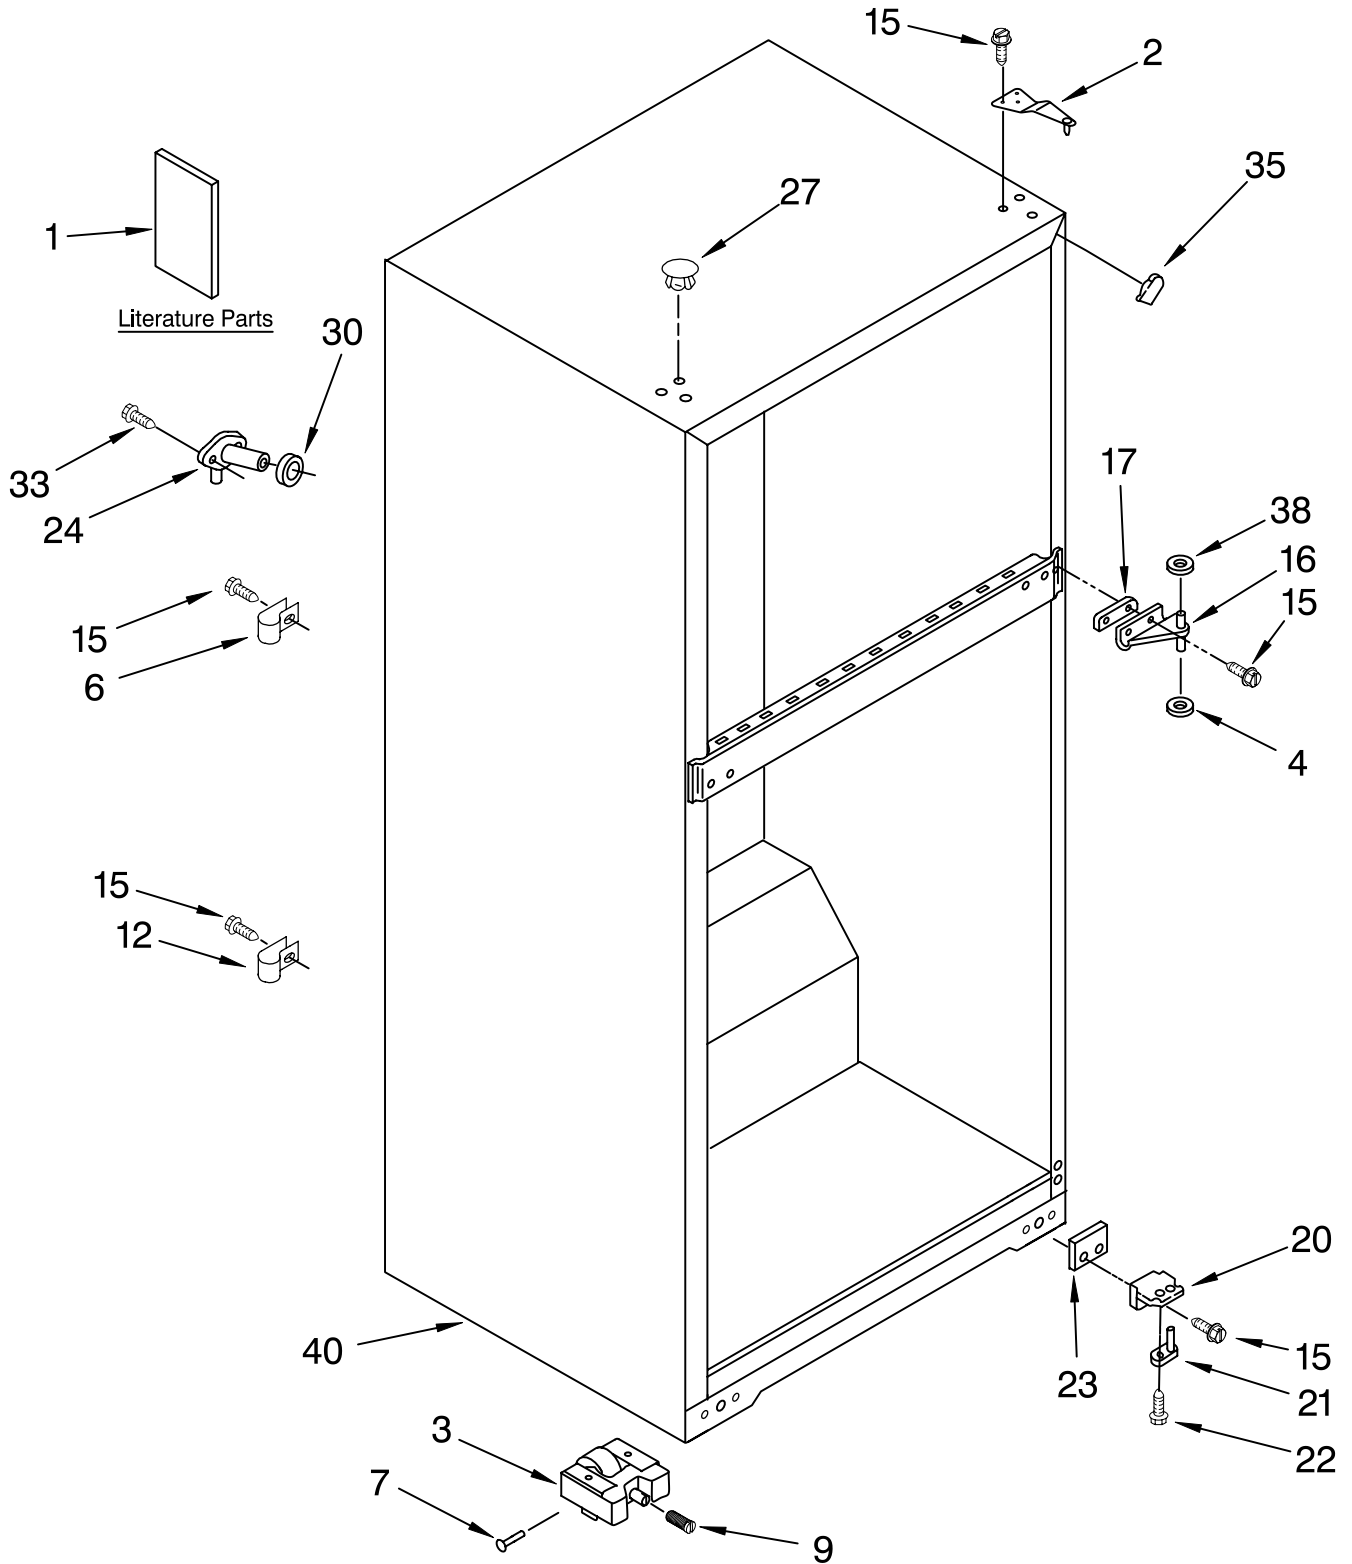

CABINET PARTS

For Models: ET4WSMXKQ02, ET4WSMYKQ02
(White) (White)

REFRIGERATOR

FOR ORDERING INFORMATION REFER TO PARTS PRICE LIST

CABINET PARTS

For Models: ET4WSMXKQ02, ET4WSMYKQ02
(White) (White)

Illus. No.	Part No.	DESCRIPTION
1		Literature Parts
	2262163	Service & Wiring Sheet
	2263322	Energy Label
	2210108	Use & Care Guide
	628370	Modular Icemaker Service Sheet

DOOR PARTS

For Models: ET4WSMXKQ02, ET4WSMYKQ02
(White) (White)

FOR ORDERING INFORMATION REFER TO PARTS PRICE LIST

DOOR PARTS

For Models: ET4WSMXKQ02, ET4WSMYKQ02
(White) (White)

Illus. No.	Part No.	DESCRIPTION
1		Refrigerator Door Panel (Also Order Item 11)
	2201546	White
3	8281206	Screw
5		Handle Center
	2221946W	White
6	489357	Screw
8	8281146	Screw
9	2262078	Door Gasket, Magnetic
10	489442	Screw
11	876029	Foam Insulation (Required When Replacing Exterior Door Panel)
12		Cover, Screw
	2202819W	White
13	2262218	Nameplate
14	939101	Screw Anchor
15	2256662	Interior Door Panel (Refrigerator)
16	2163630	Trim, Door Shelf (Top)
17	2183003	Thimble
18	2163631	Trim, Door (Middle)
19		Freezer Door Panel (Also Order Item 11)
	2201544	White
20		Hole Plug
	2189000	White
21	1122551	Retainer, Gasket
22	1120614	Retainer, Gasket
23	2262079	Door Gasket, Magnetic
24	9790358	Interior Door Panel (Freezer)
25	2163628	Trim, Door Shelf (Bottom)
26	2217944	Bracket, Door Stop
27	488921	Screw
28		Hole Plug
	2212648	White
29	2156007	Plug-Trim
30	2156006	Plug-Trim
32	2183198	Tap Plate
33		Handle, F.C.
	2202098	White
34	1122553	Retainer, Gasket
37	2163629	Trim-Door (2)