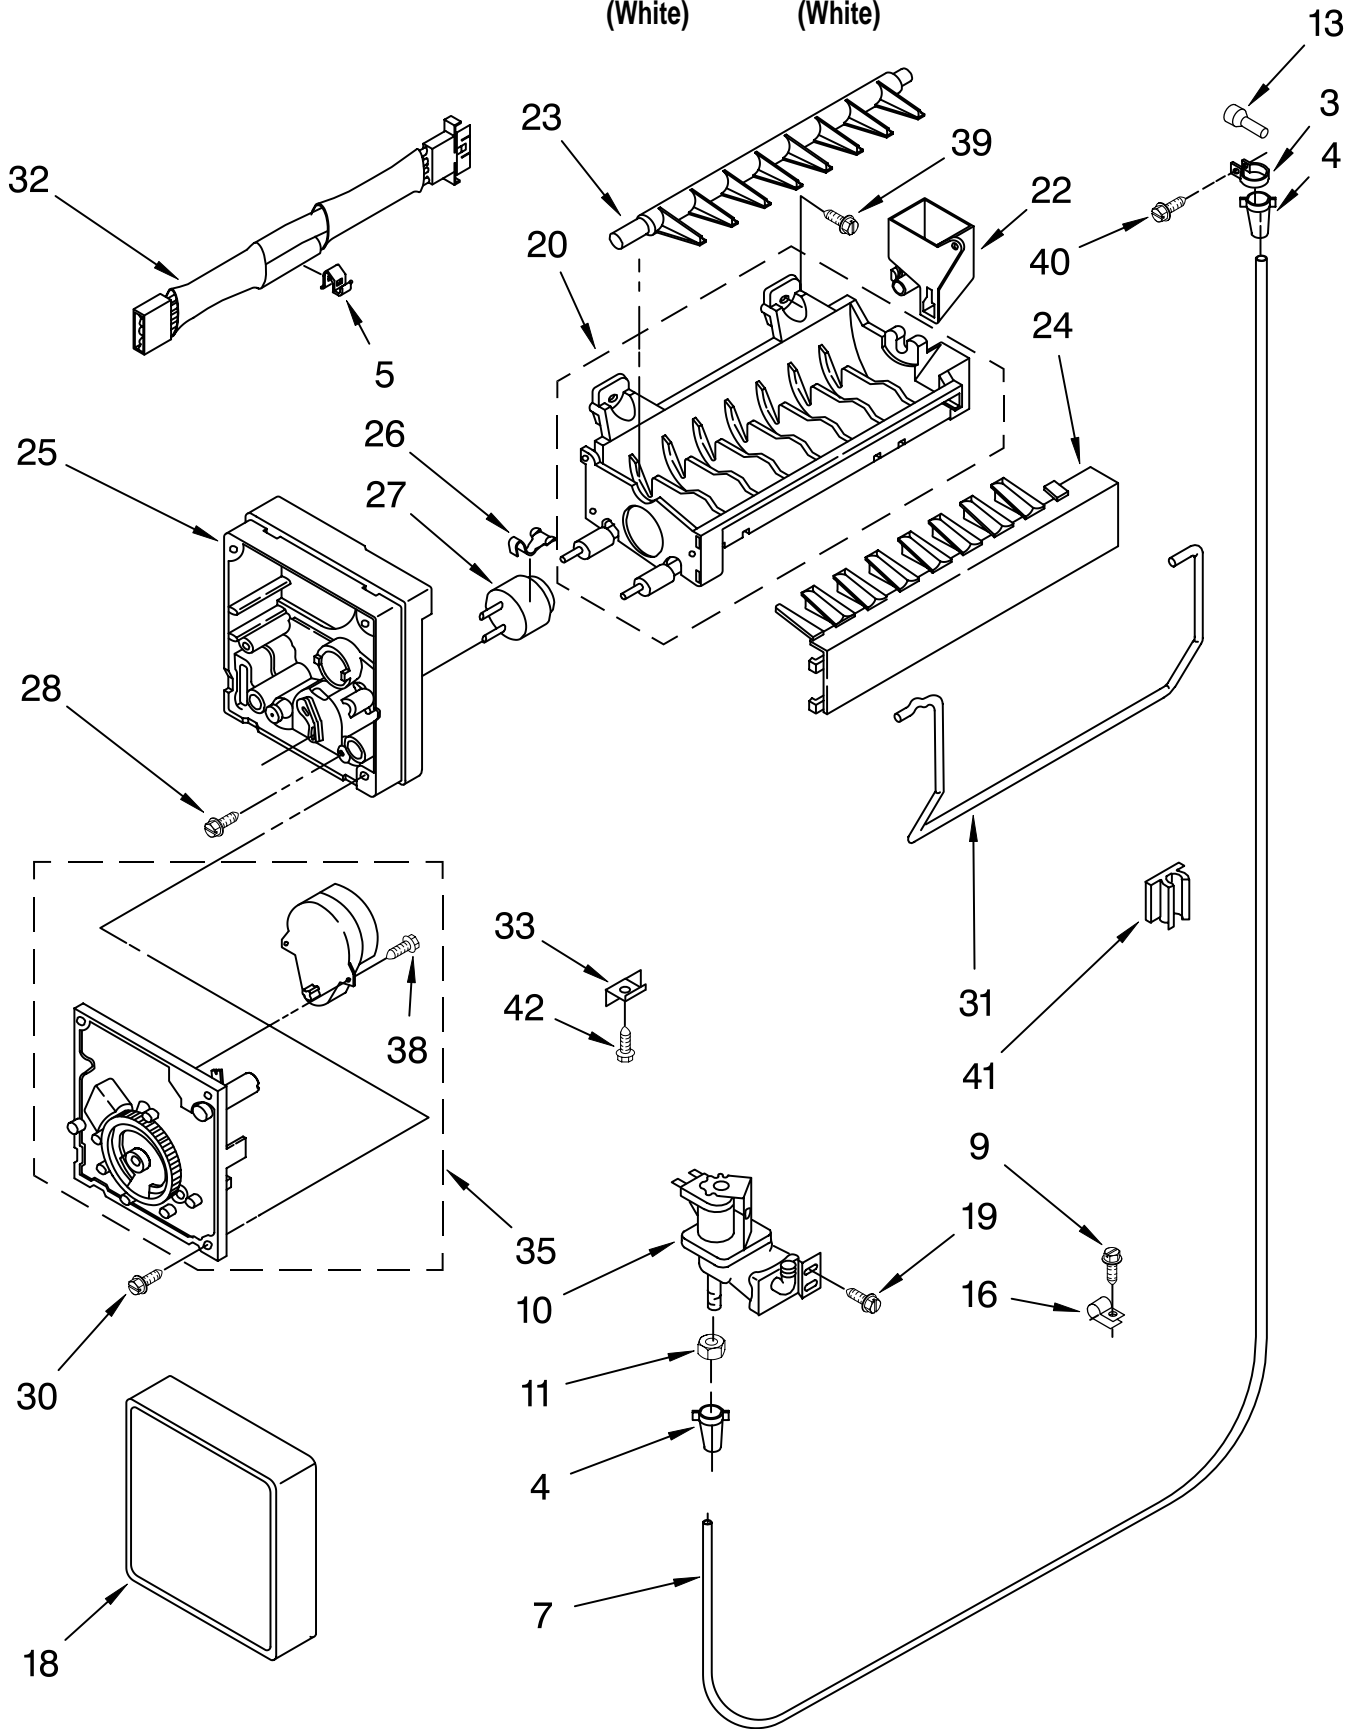

ICEMAKER PARTS

For Models: ET4WSMXKQ02, ET4WSMYKQ02
(White) (White)

FOR ORDERING INFORMATION REFER TO PARTS PRICE LIST

ICEMAKER PARTS

For Models: ET4WSMXKQ02, ET4WSMYKQ02
(White) (White)

Illus. No.	Part No.	DESCRIPTION
3	488878	Clamp, Tube
4	2181939	Insert, Tube
5	628379	Clip, Fuse
7	2181944	Tube Water
9	489478	Screw, 8 x 1/2
10	2182104	Valve Solenoid
11	627018	Nut Compression
13	2174755	Tube, Water Inlet
16	489385	Clamp Tube
18	2174157	Cover
19	489048	Screw
20	628228	Mold & Heater Assembly (Also Order 542638 Silicone Grease)
22	628356	Cup, Water Fill
23	2194711	Ejector
24	2182124	Ice Stripper
25	2194712	Support
26	627796	Retainer, Thermostat
27	627985	Thermostat (Also Order 542369 Cement Alumilastic)
28	8533917	Screw
30	489276	Screw
31	627792	Shut Off Arm
32	2187464	Harness, Wiring
33	628320	Bracket
35	628399	Module Assembly (Includes Item 38)
38	489136	Screw, 3-24 x 23/64
39	488208	Screw, 8 x 13/16
40	488886	Screw, 8-18 x 1/2
41	2154101	Clip, Fill Tube
42	489355	Screw
100	4317943	Complete Icemaker Assembly