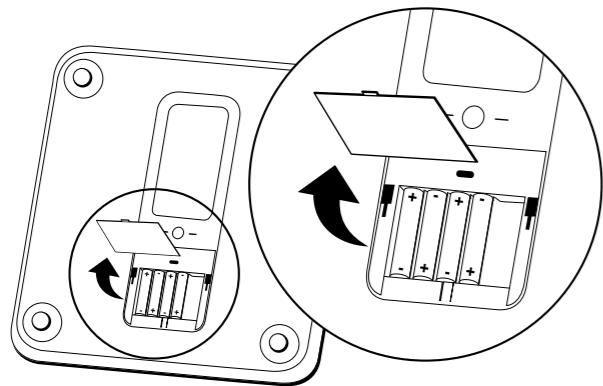

Getting started Withings connected scale

Congratulations on your purchase! With the Withings connected scale, you are going to control your fitness over the long-term, by simplifying your life. All of your measurements will be available in your personnel Web screen. This guide to getting started will enable you to avail of all its advantages in a few minutes.

Withings

Start-up

Inserting the batteries

1. First turn the scale upside down and place it on a flat surface, being careful not to scratch it.
2. Open the cover on the underside of the scale and insert the 4 batteries supplied, taking care to respect the polarities.