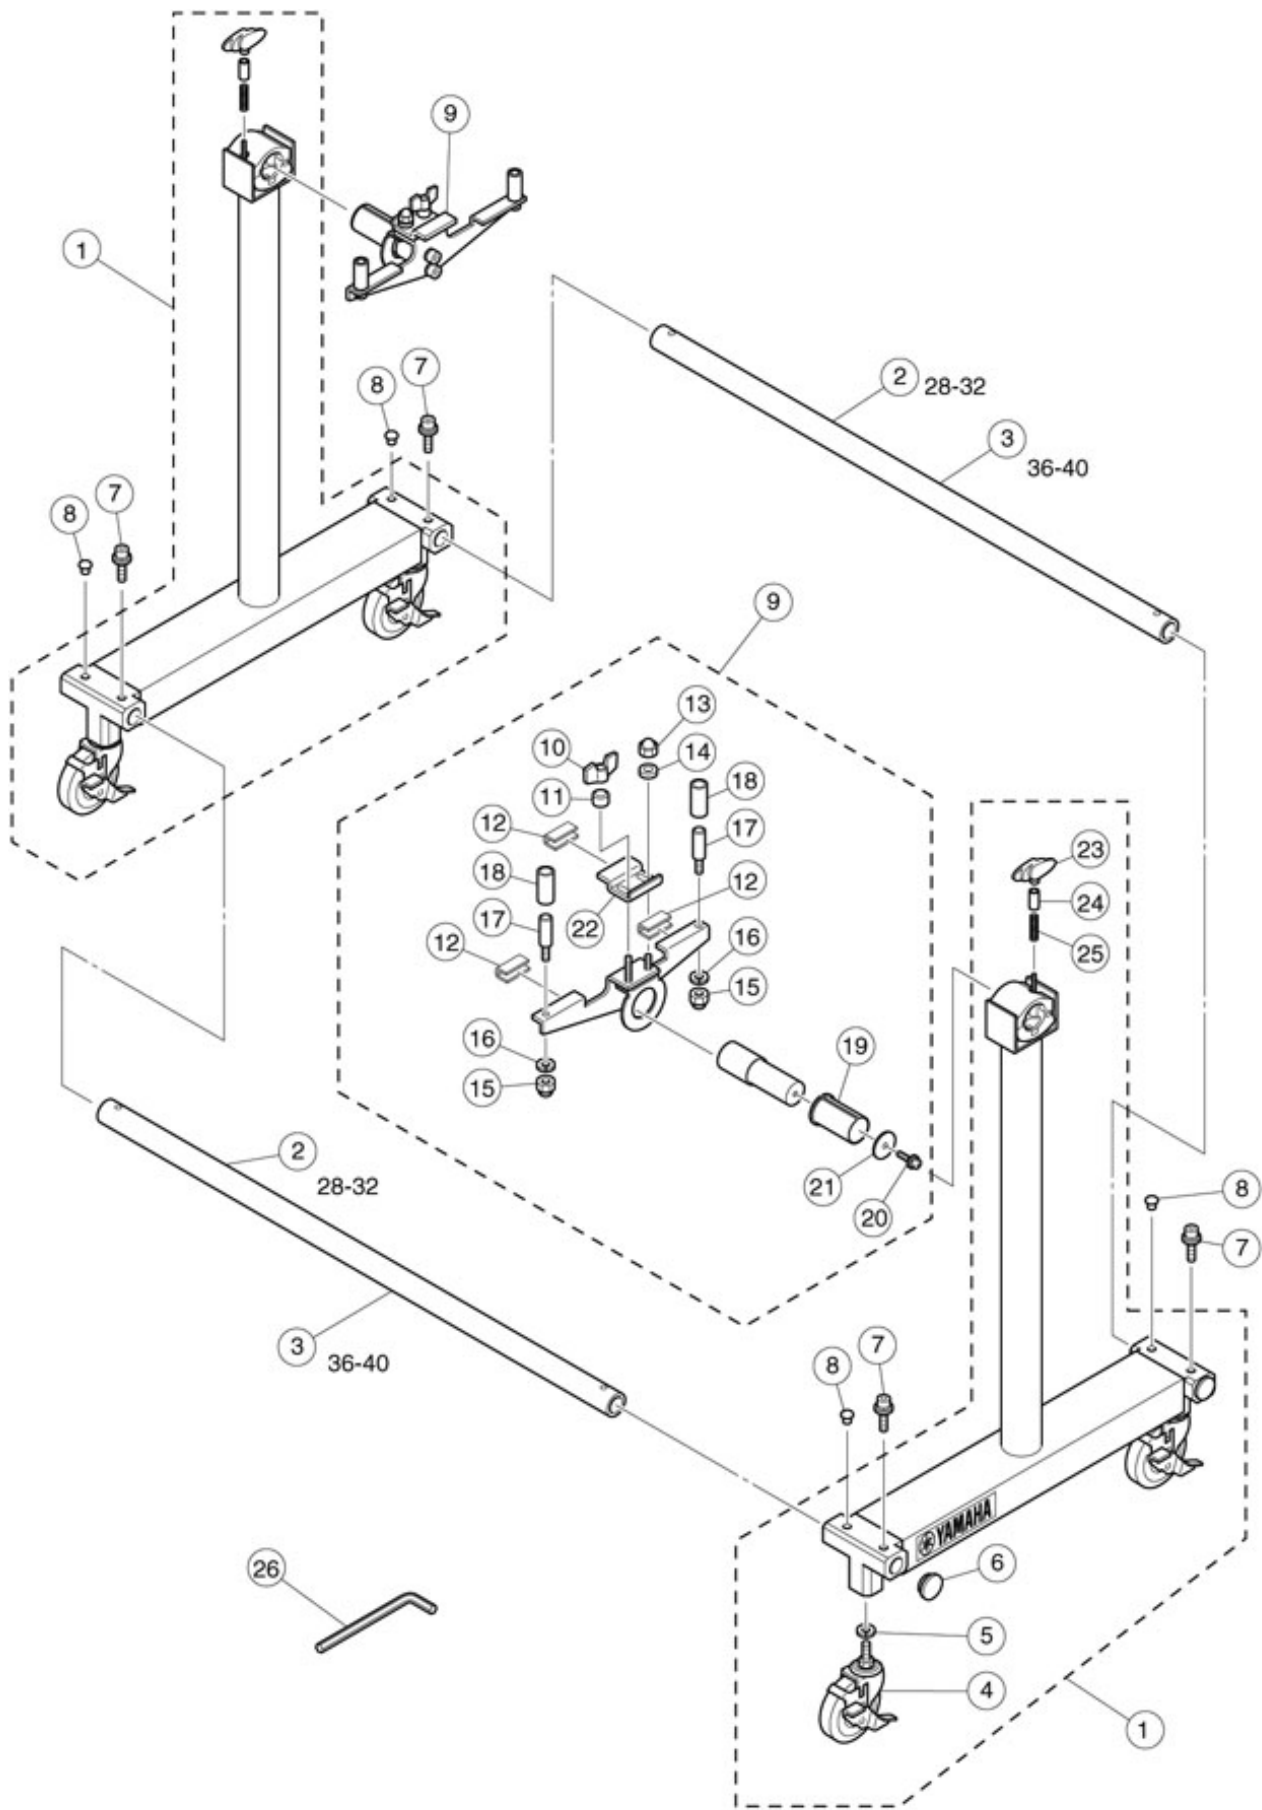

Model Name : BS-7053

Concert Bass Drum Stand