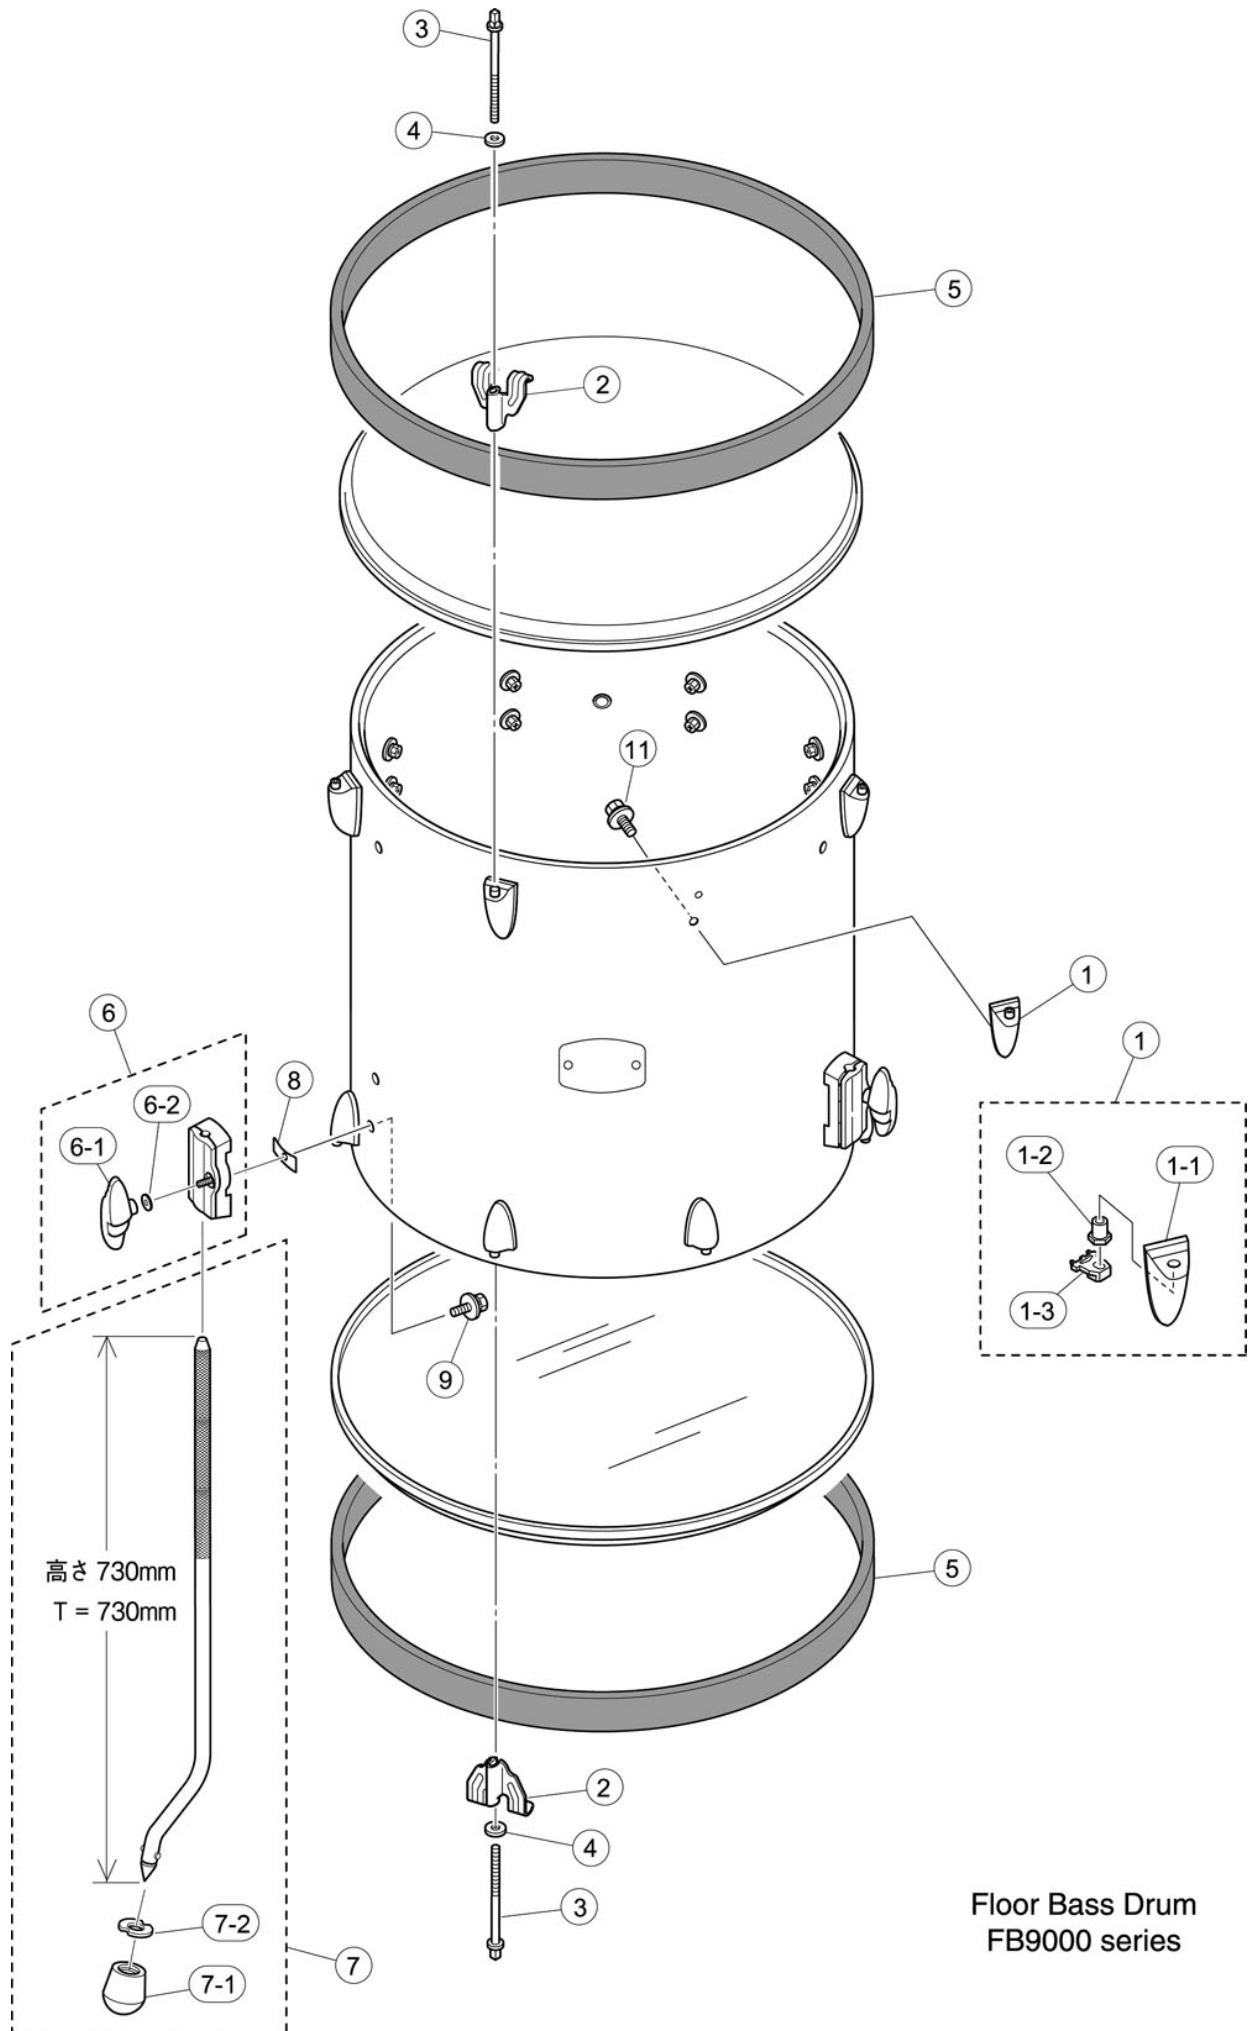

Model Name : FB9020

Floor Bass Drum
FB9000 series