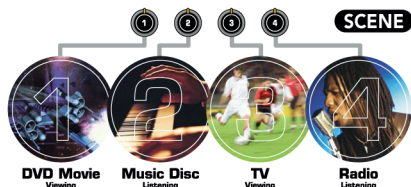

YHT595

Yamaha Home Entertainment Package

Receiver continued

Advanced Features

SCENE — Greater Operating Ease

Four SCENE buttons make operating the receiver easier than ever. Pressing a SCENE button automatically turns the power on and launches a number of operations that initiate play of the source controlled by that button. Many SCENE settings are available, such as Dock Listening, DVD Viewing, Radio Listening and Game Playing. Browsing and selecting the settings is quickly accomplished by rotating the Input knob and watching the on-screen display. The SCENE names can be changed also.

YPAO for Automatic Speaker Setup

The RX-V463 uses Yamaha's YPAO system that quickly and automatically analyses the acoustics of the room and adjusts various speaker parameters to provide the optimum sound at the listening position. It's like having a professional audio engineer set up and tweak your system.

USB Port on Front Panel

A USB port is provided on the front panel for connecting USB memory devices and portable audio players. Compatible with MP3, WMA and WAV (PCM only) formats, it also enables the on-screen display of USB file list, artist name, album and song.

Initial Volume and Maximum Volume

Two volume setting functions are included on this receiver for additional convenience. Initial Volume Setting allows you to set the volume level that will be heard each time the power is turned on. Maximum Volume Setting prevents unexpected loud sounds, for example if a young child turns the volume knob.

High Sound Quality

Direct Mode

You can enjoy pure HiFi sound from 2-channel PCM and analogue sources by the Direct mode which allows signals to bypass the decoders and DSP processors.

High Dynamic Power Capability

The RX-V463 receiver is capable of delivering large amounts of reserve power for accurate reproduction of the high energy peaks that are especially prevalent in digital audio sources. This prevents clipping and emphasises the music's dynamic qualities.

Audio-Grade Parts and Devices

The RX-V463 offers the latest and best technologies, parts and circuit designs to maximise sound quality. These include custom-made block capacitors (1), high grade Burr-Brown DACs and ADC (2) and other high quality audio-grade parts.

High Picture Quality

1080p-Compatible HDMI (2 In/1 Out)

This receiver features dual HDMI inputs and one output that support 1080p resolution so users can connect two HDMI sources, such as a DVD player and a high definition set-top box, and enjoy the highest possible quality with a 1080p display. Also, have a capability of repeating 1080p/24Hz signal to enjoy highest quality picture by Blu-ray disc.

HDTV Compatible Component Video Terminals (3 In/1 Out)

Component Video inputs offer higher picture quality, for use with units such as DVD players that have Component Video output. You can enjoy three different sources without having to change connections. The frequency response of the component video signal is 5Hz – 60MHz, making it compatible with HDTV (1080i/720p).

Surround Realism

CINEMA DSP with 8 DSP Programmes

You have a choice of eight unique Yamaha CINEMA DSP surround programmes to bring out the full audio potential of your entertainment sources.

Compressed Music Enhancer

When music is encoded in a digital compressed format such as MP3, frequency response suffers in the high and low ranges. Yamaha employs sophisticated digital signal processing with exclusive algorithms, enabling faithful reproduction of the original music, for the excellent sound quality.