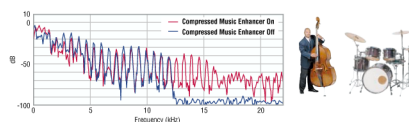

The Compressed Music Enhancer restores the original, live sound of your music, especially deep, strong sounds like bass and drums.

Night Listening Enhancer and SILENT CINEMA

The Night Listening Enhancer offers two modes, Cinema and Music, with three-level selectability, which will ensure that you don't miss movie dialogue or quiet passages, or lose overall surround spaciousness even during low volume listening late at night.

The SILENT CINEMA mode allows private listening enjoyment of multi-channel music or movies, with an accurate simulation of surround sound, through ordinary headphones.

Other Notable Features

- 40-station preset tuning / Auto preset tuning
- HD Audio LPCM 5.1-channel reception (up to 96kHz)
- iPod song titles displayed in English and Western European languages ISO 8859-1 (Latin 1) on the front panel and on-screen display
- Virtual CINEMA DSP
- Audio Delay for adjusting lip-sync (0–160ms)
- 9 selectable subwoofer crossover frequencies
- Subwoofer phase select
- Dolby Digital, DTS and Dolby Pro Logic II decoding
- Front panel Video Aux input
- Subwoofer out
- 6-channel external input
- Speaker A or B selection
- Preset remote unit

Yamaha Bluetooth® Wireless Audio Receiver

The optional YBA-10 Bluetooth Audio Receiver docks to the receiver and supports A2DP audio streaming, so users can enjoy music wirelessly from Bluetooth enabled mobile phones, Windows PCs and Macs.

Yamaha Universal Dock for iPod

The optional Yamaha Universal Dock lets you connect your iPod to the receiver. iPod not included.

Main Specifications - Receiver

Minimum RMS Output Power (6 ohms, 1 kHz, 0.9% THD)	
Front L/R Channels	105 W/ch
Centre Channel	105 W
Surround L/R Channels	105 W/ch
Dynamic Power (1 kHz)	
6/4/2 ohms	105/130/150 W
Frequency Response	10 Hz–100 kHz +0, -3 dB
Total Harmonic Distortion (CD, Front Sp Out) (1 kHz, 50 W/6 ohms)	0.06%
Signal-to-Noise Ratio (CD)	100 dB (250 mV)
Monitor Out Frequency Response	
Component Video Signal	5 Hz–60 MHz -3 dB
Standby Power Consumption	0.8 W
Dimensions (W x H x D)	435 x 151 x 352 mm
Weight	8.5 kg