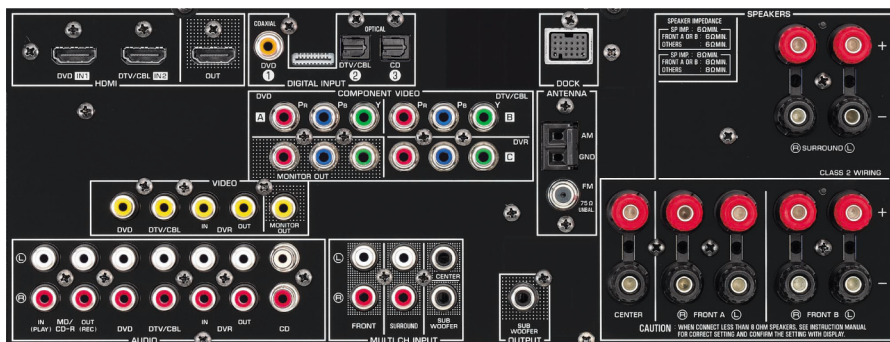

Inputs	HDMI	2
	Dock Terminal (for iPod / Bluetooth)	1
	Optical Digital (Fixed and Assignable)	2
	Coaxial Digital (Fixed and Assignable)	1
	Analogue A/V / Audio*	4 / 2
	Component Video	3
	FM/AM Antenna Terminals	1 / 1
Multi-Channel External Input	6 ch	

Outputs	HDMI	1
	Analogue A/V / Audio	1 / 1
	Component Video Monitor	1
	Composite Monitor	1
	Speaker (without subwoofer)	5 ch / 7 ter.
	Subwoofer	1

* Including front panel Video Aux terminals.

• iPod is a trademark of Apple Computer, Inc., registered in the U.S. and other countries. • Dolby and the double-D symbol are registered trademarks of Dolby Laboratories. • "DTS" and "DTS Digital Surround" are registered trademarks of DTS, Inc. • HDMI, the HDMI logo and High-Definition Multimedia Interface are trademarks or registered trademarks of HDMI Licensing LLC. • Burr-Brown products are trademarks of Texas Instruments, Inc. • The Bluetooth® word mark and logos are registered trademarks owned by Bluetooth SIG, Inc. • CINEMA DSP is a trademark of Yamaha Corporation. • SILENT CINEMA is a trademark of Yamaha Corporation. • Product designs and specifications are subject to change without notice.