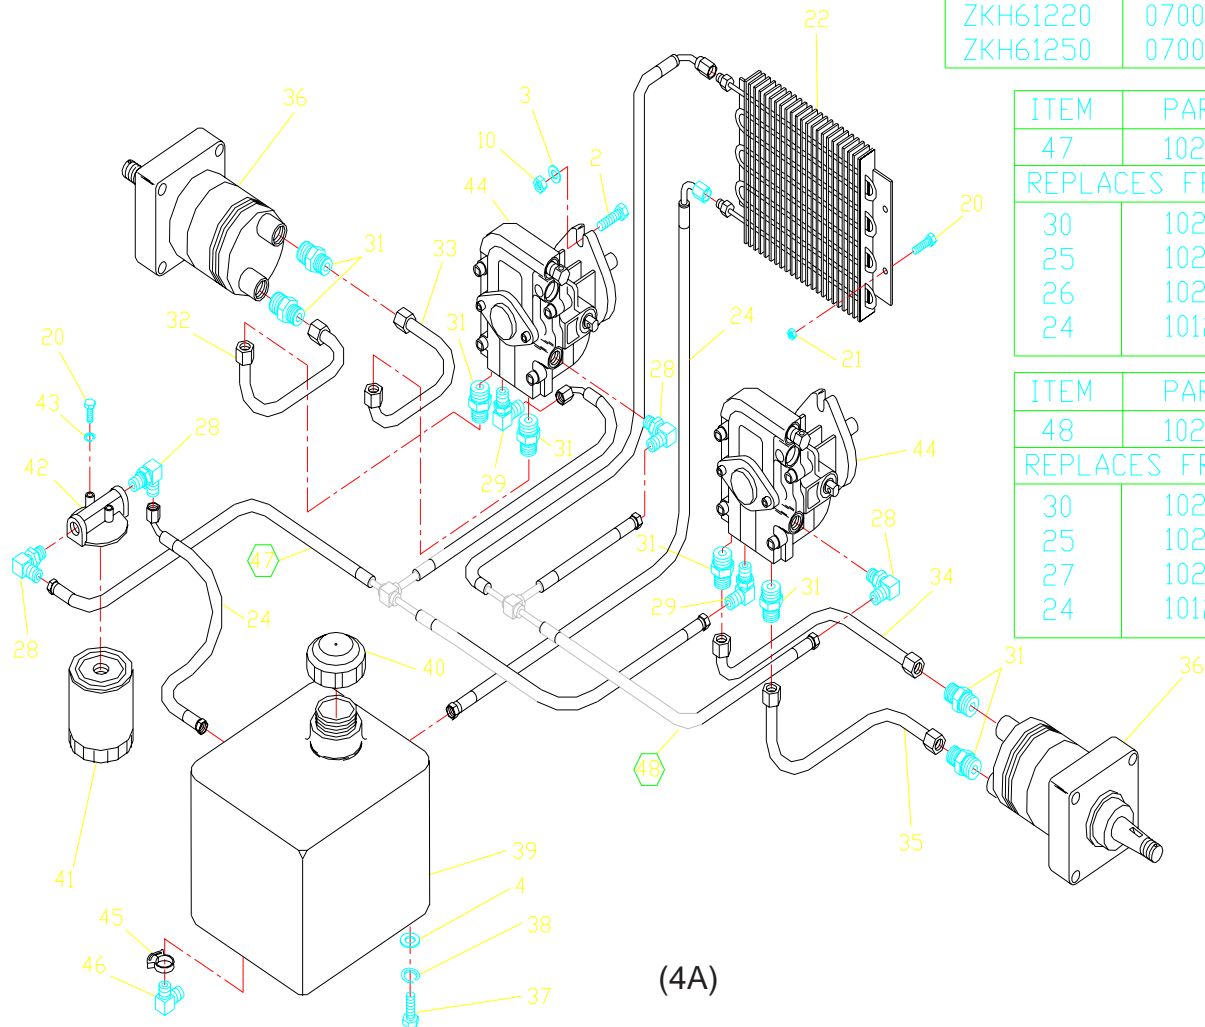

52" & 61" DECK ASSEMBLY

WIRING ASSEMBLY

ITEM	PART NO.	QTY.	DESCRIPTION
1.	102764	1	WIRING HARNESS
2.	991034	3	#10 X 1/2 HEX SELF-TAPPING SCREW
3.	990580	1	1/4C X 3/4 HEX CAP SCREW
4.	102914	3	RELAY
5.	101771	1	7.5 AMP 32 VOLT ATO FUSE
6.	101080	3	INTERLOCK SWITCH
7.	101770	1	IGNITION SWITCH W / KEY
	911138	2	KEYS
8.	101768	1	BLADE SWITCH
9.	102540	1	HOUR METER

ITEM	PART NO.	QTY.	DESCRIPTION
10.	976952	6	#10-24 X 5/8 SLOTTED SCREW
11.	102678	3	TAPPED PLATE
12.	102086	1	20 AMP 32 VOLT ATO FUSE
13.	102759	2	INSULATOR
14.	102757	1	POSITIVE (+) BATTERY CABLE (RED)
15.	102758	1	NEGATIVE (-) BATTERY GROUND CABLE (BLACK)
16.	101298	1	12 VOLT 330 AMP BATTERY
17.	102685	1	LOOM CLIP
18.	990761	3	1/4C CENTERLOCK NUT
19.	977761	2	1/4C X 1 HEX CAP SCREW

WIRING ASSEMBLY

KEESTM

HYDRAULIC ASSEMBLY MODIFIED

NOTE: REVISION AFTER THESE NUMBERS:

MODEL	SERIAL NO.
ZKH52220	07002045
ZKH52250	07000821
ZKH61220	07000920
ZKH61250	07002104

(4A)

ITEM	PART NUMBER	QTY
47	102476	1
REPLACES FROM PAGE 4		
30	102869	1
25	102879	1
26	102878	1
24	101244	1