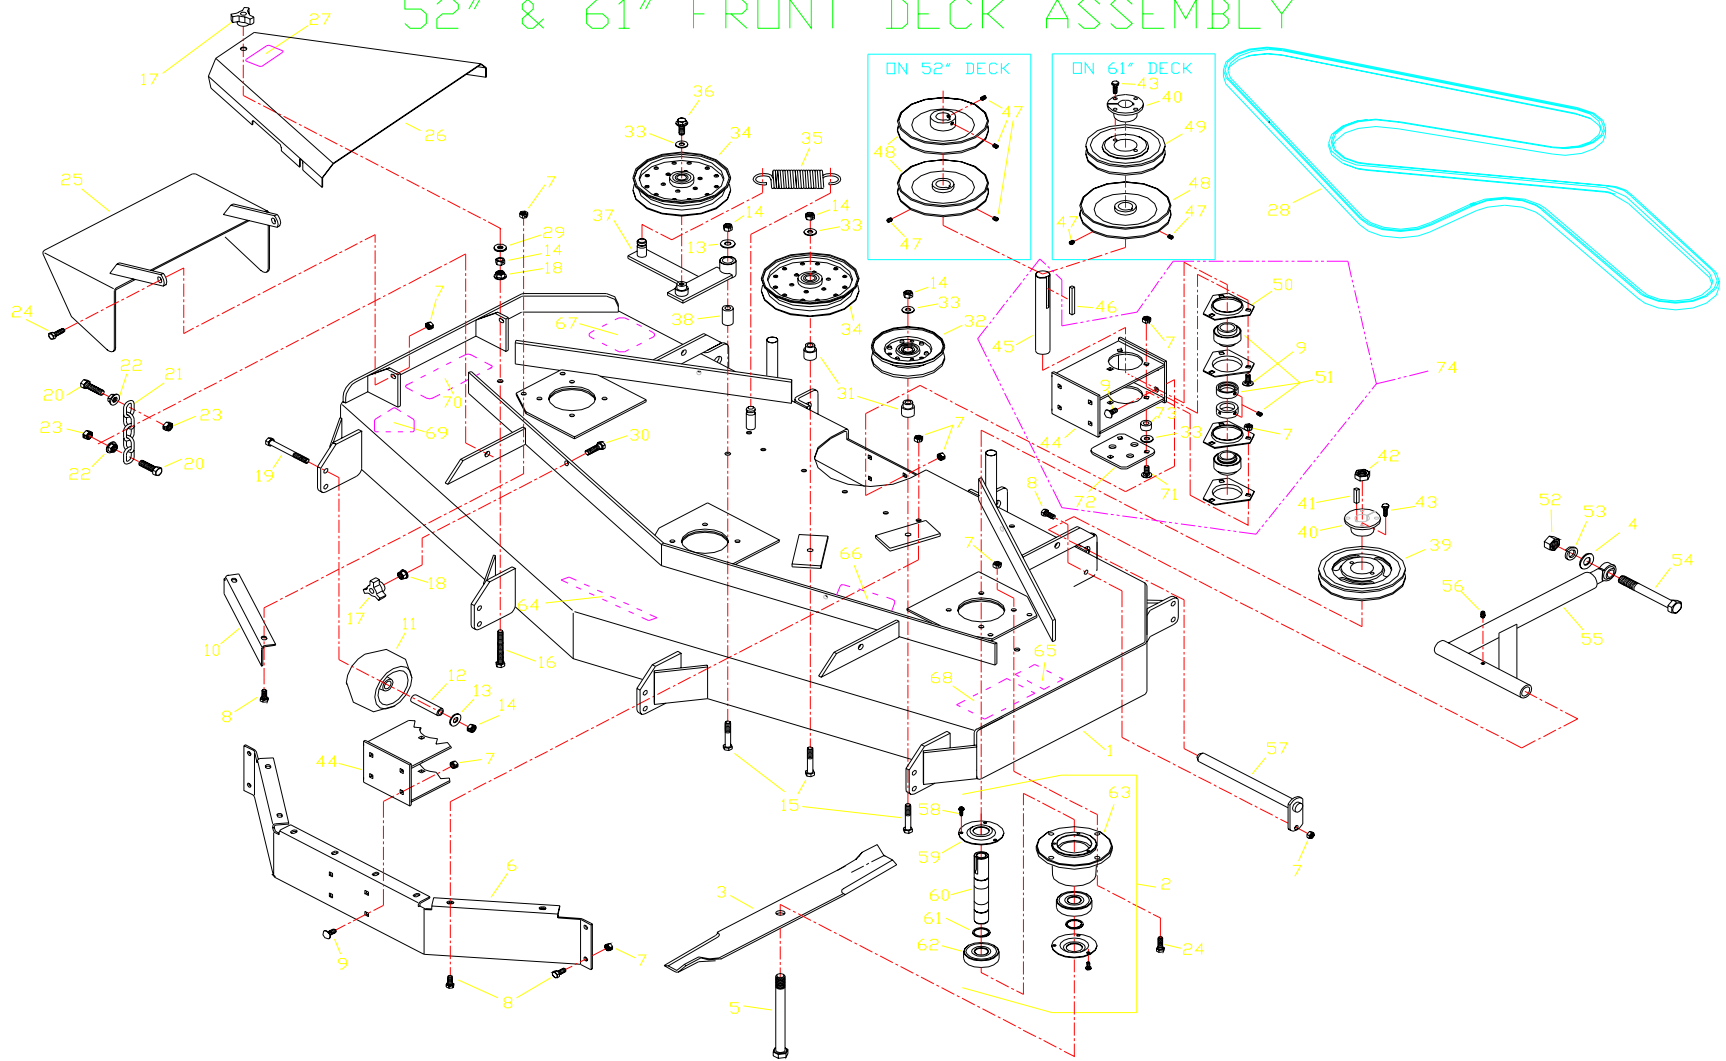

52" & 61" FRONT DECK ASSEMBLY

ITEM	PART NO.	QTY.	DESCRIPTION
1.	102738	1	61" FRONT DECK W / DECALS
	102906	1	52" FRONT DECK W / DECALS
2.	102700	3	CUTTER HOUSING ASSEMBLY
3.	101733	3	21" BLADE (61" DECK)
	100341	3	18" BLADE (52" DECK)
5.	102702	3	5/8F X 7 HEX CAP SCREW
6.	102707	1	BAFFLE (61" DECK)
	102904	1	BAFFLE (52" DECK)
7.	990184	44	5/16C CENTERLOCK NUT
8.	976934	16	5/16C X 3/4 HEX CAP SCREW
9.	990316	11	5/16C X 3/4 CARRIAGE BOLT
10.	101755	1	DEFLECTOR (61" DECK)
	102894	1	DEFLECTOR (52" DECK)
11.	102643	6	ANTI-SCALP ROLLER
12.	102698	6	BUSHING
13.	990517	7	3/8 FLAT WASHER
14.	990546	11	3/8C CENTERLOCK NUT
15.	990629	3	3/8C X 2 1/4 HEX CAP SCREW
16.	991131	2	3/8C X 4 TAP BOLT
17.	102070	6	3/8C KNOB
18.	990613	6	3/8C WHIZ NUT
19.	102754	6	3/8C X 3 1/2 GRADE 8 HEX CAP SCREW
20.	101175	8	7/16C X 1 1/2 HEX CAP SCREW
21.	102641	4	LIFT CHAIN
22.	102582	8	7/16C WHIZ NUT
23.	990839	8	7/16C CENTERLOCK NUT
24.	990209	14	5/16C X 1 HEX CAP SCREW
25.	102645	1	DISCHARGE CHUTE
26.	102551	2	BELT SHIELD (61" DECK)
	102902	2	BELT SHIELD (52" DECK)
27.	102892	2	DECAL, NO STEP
28.	102549	1	BLADE BELT (61" DECK)
	102903	1	BLADE BELT (52" DECK)
29.	102056	2	3/8 SEALING WASHER
30.	976941	4	3/8C X 1 1/4 HEX CAP SCREW
31.	102727	2	IDLER BUSHING
32.	102652	1	IDLER PULLEY
33.	990692	6	5/16 FLAT WASHER
34.	102610	2	IDLER PULLEY
35.	102642	1	IDLER SPRING
36.	990582	1	3/8C X 1 HEX FLANGE CAP SCREW
37.	102607	1	IDLER ARM

ITEM	PART NO.	QTY.	DESCRIPTION
38.	101836	1	SLEEVE BUSHING
39.	101735	3	PULLEY (61" DECK)
	101143	3	PULLEY (52" DECK)
40.	923381	3	HUB
41.	912757	3	KEY, 1/4 SQ X 1 1/4
42.	976980	3	5/8F HEX NUT
43.	990580	6	1/4C X 3/4 HEX CAP SCREW
44.	102690	1	JACKSHAFT MOUNT
45.	102711	1	SHAFT
46.	917033	1	KEY, 1/4 SQ X 2 1/2
47.	976956	2	5/16C SETSCREW (61" DECK)
	976956	4	5/16C SETSCREW (52" DECK)
48.	102713	1	PULLEY (61" DECK)
	102713	2	PULLEY (52" DECK)
49.	101143	1	PULLEY (61" DECK)
50.	102691	4	FLANGETTE
51.	102712	2	BEARING W / LOCK COLLAR & SETSCREW
52.	990566	2	5/8C HEX NUT
53.	990333	2	5/8 LOCK WASHER
54.	102729	2	5/8C X 5 HEX CAP SCREW
55.	102631	1	STRUT, LEFT
	102630	1	STRUT, RIGHT (NOT SHOWN)
56.	976998	2	1/4 - 28 ZERK
57.	102619	2	PIVOT PIN
58.	991034	6	10 - 24 X 1/2 HEX WASHER HEAD SCREW
59.	919096	2	HOUSING CAP
60.	102701	1	SPINDLE
61.	101470	2	RETAINING RING
62.	976510	2	BEARING
63.	101441	1	CUTTER HOUSING
64.	102063	1	DECAL, COMMERCIAL
65.	101751	1	DECAL, 61
	101099	1	DECAL, 52
66.	102728	1	DECAL, BELT ROUTING
67.	102703	1	DECAL, ANTI-SCALP
68.	100106	1	DECAL, KEES
69.	913010	1	DECAL, WARNING
70.	100344	1	DECAL, DANGER
71.	102933	3	5/16C X 1 1/2 CARRIAGE BOLT
72.	102686	1	SHIELD
73.	923515	3	SPACER
74.	102690	1	JACKSHAFT SUB ASSY.

52" & 61" DECK ASSEMBLY