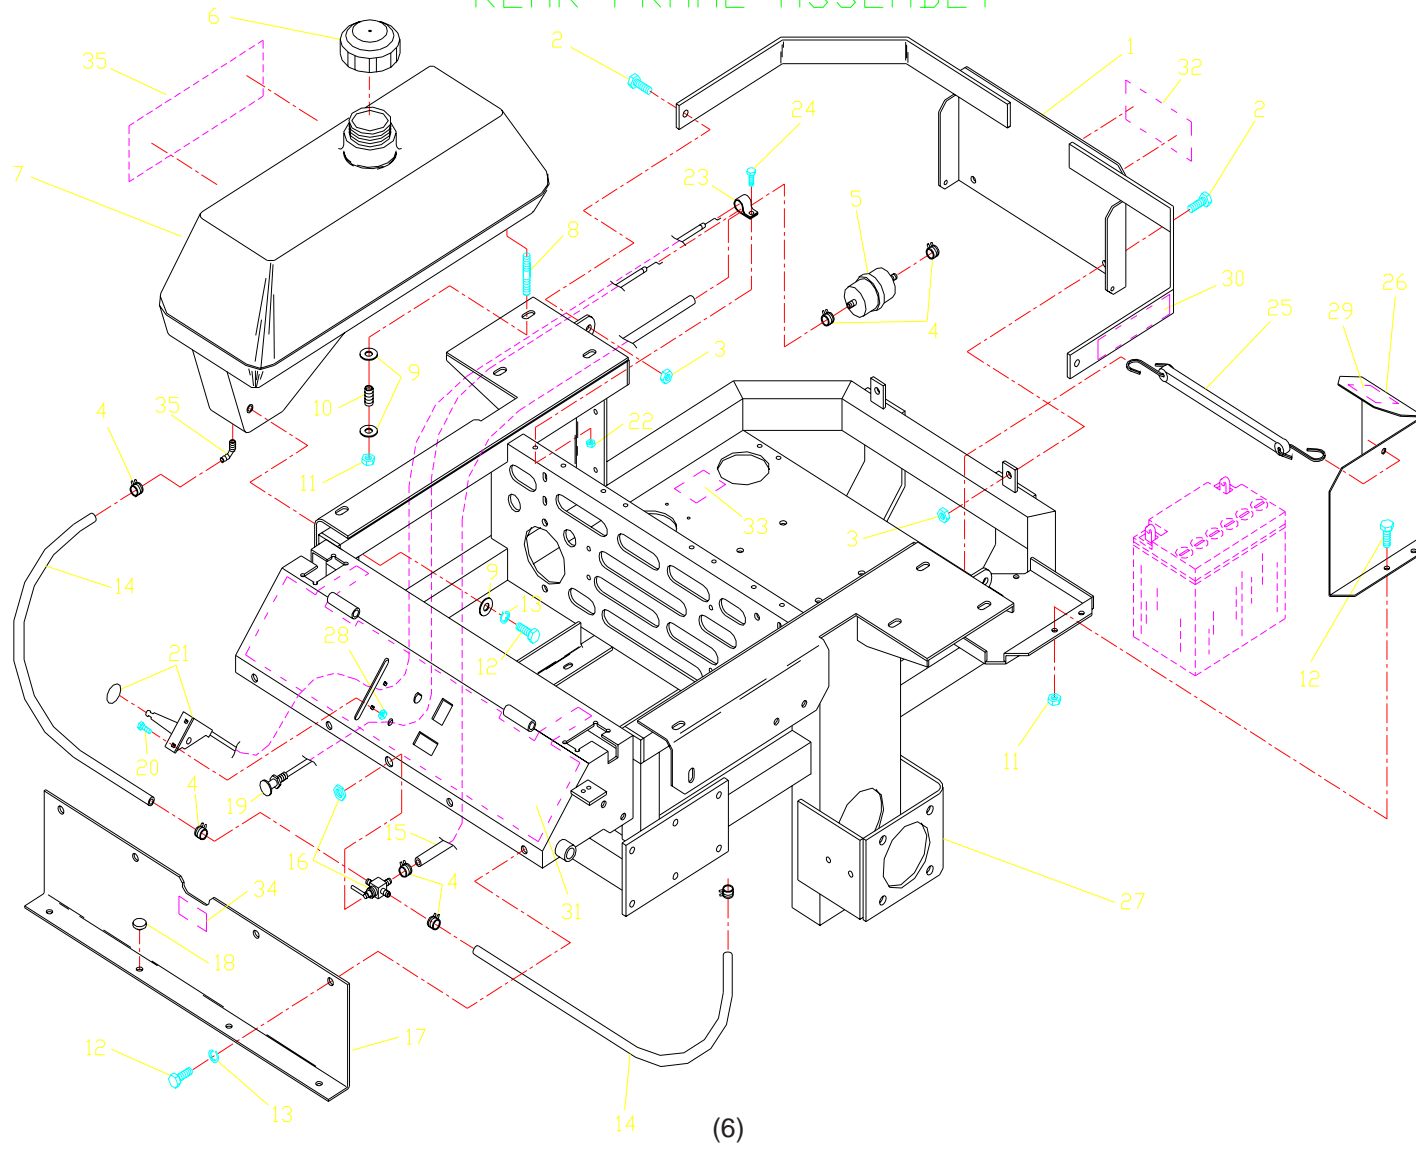

CONTENTS

HYDRAULIC ASSEMBLY

ITEM	PART NO.	QTY.	DESCRIPTION
1.	102550	1	PUMP DRIVE BELT
2.	976941	4	3/8C X 1 1/4 HEX CAP SCREW
3.	990517	4	3/8 FLAT WASHER
4.	990692	4	5/16 FLAT WASHER
5.	102716	2	5/16C X 1 SQ HEAD SET SCREW
6.	102552	2	PUMP PULLEY
7.	102749	2	5/16C X 3/4 SQ HEAD SET SCREW
8.	101177	2	KEY, 5MM SQ X 25MM
9.	102666	1	SPRING
10.	990546	4	3/8C CENTERLOCK NUT
11.	990613	1	3/8C WIZ NUT
12.	990730	2	3/8C X 1 3/4 HEX CAP SCREW
13.	102662	1	IDLER ARM
14.	919078	1	IDLER PULLEY
15.	990122	1	3/8 SAE FLAT WASHER
16.	101331	1	1/2C NYLOC NUT
17.	990550	1	1/2 FLAT WASHER
18.	101231	1	IDLER BUSHING
19.	101332	1	1/2C X 2 3/4 HEX CAP SCREW
20.	990072	6	1/4C X 5/8 HEX CAP SCREW
21.	990761	4	1/4C CENTERLOCK NUT
22.	101163	1	COOLER

REAR FRAME ASSEMBLY

ITEM	PART NO.	QTY.	DESCRIPTION
1.	102520	1	REAR ENGINE GUARD W / DECAL
2.	990563	4	3/8C X 1 HEX CAP SCREW
3.	990546	4	3/8C CENTERLOCK NUT
4.	912222	7	HOSE CLAMP
5.	2405002	1	FUEL FILTER (KOHLER PART NO.)
6.	914363	2	FUEL CAP
7.	102741	2	FUEL TANK
8.	102502	8	5/16C STUD
9.	990692	18	5/16 FLAT WASHER
10.	102845	8	SPRING
11.	990184	10	5/16C CENTERLOCK NUT
12.	990206	8	5/16C X 3/4 HEX CAP SCREW
13.	990187	6	5/16 LOCK WASHER
14.	102680	2	FUEL LINE, TANK
15.	102681	1	FUEL LINE, ENGINE
16.	102679	1	FUEL VALVE
17.	102588	1	KICK PLATE
18.	102587	4	BUMPER