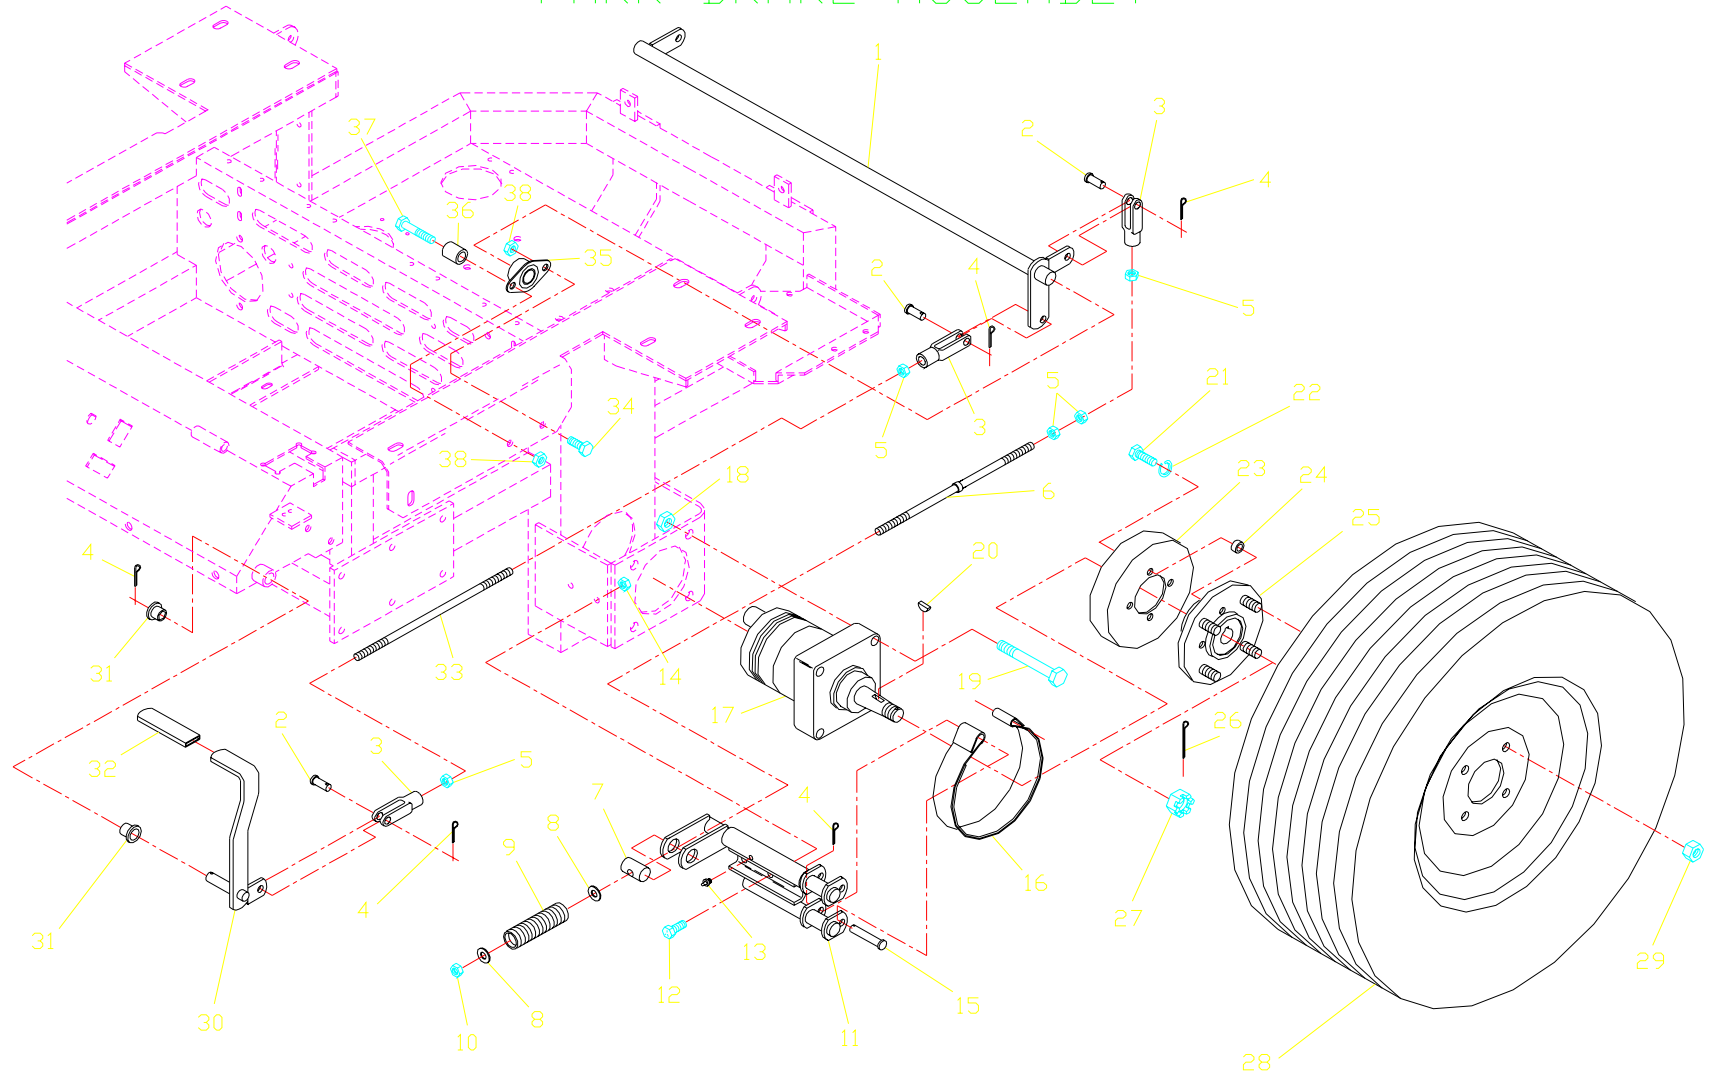

PARK BRAKE ASSEMBLY

ITEM	PART NO.	QTY.	DESCRIPTION
1.	102799	1	BRAKE SHAFT
2.	977703	4	3/8 X 1 1/8 CLEVIS PIN
3.	977465	2	3/8C YOKE
4.	990365	9	1/8 X 3/4 COTTER PIN
5.	990155	8	3/8F HEX NUT
6.	102818	2	BRAKE ROD
7.	102821	2	TRUNION PIN
8.	990517	4	3/8 FLAT WASHER
9.	102817	2	SPRING
10.	990289	2	3/8F CENTERLOCK NUT
11.	102774	1	BRAKE BRACKET, LEFT
	102765	1	BRAKE BRACKET, RIGHT (NOT SHOWN)
12.	990209	4	5/16C X 1 HEX CAP SCREW
13.	976998	2	1/4 - 28 ZERK
14.	990184	4	5/16C CENTERLOCK NUT
15.	102746	4	3/8 X 2 CLEVIS PIN
16.	102822	2	BRAKE BAND
17.	102705	2	WHEEL MOTOR
18.	101331	8	1/2C NYLOC NUT
19.	101332	8	1/2C X 2 3/4 HEX CAP SCREW
20.	101465	2	KEY, #808 WOODRUFF

ITEM	PART NO.	QTY.	DESCRIPTION
21.	990563	8	3/8C X 1 HEX CAP SCREW
22.	990118	8	3/8 LOCK WASHER
23.	101946	2	BRAKE DRUM
24.	102490	8	HUB STANDOFF
25.	102826	2	HUB
26.	990297	2	COTTER PIN
27.	101468	2	HEX SLOTTED NUT
28.	102735	2	WHEEL ASSEMBLY
	102737	1	RIM
	912234	1	VALVE STEM
	102736	1	TIRE
29.	101173	8	1/2F LUG NUT
30.	102804	1	BRAKE LEVER
31.	102519	2	BUSHING
32.	976526	1	GRIP
33.	102913	1	BRAKE ROD, LONG
34.	990134	3	3/8C X 3/4 HEX CAP SCREW
35.	102797	2	FLANGE BEARING
36.	101836	1	BRAKE STOP
37.	990588	1	3/8C X 2 HEX CAP SCREW
38.	990546	4	3/8C CENTERLOCK NUT

PARK BRAKE ASSEMBLY