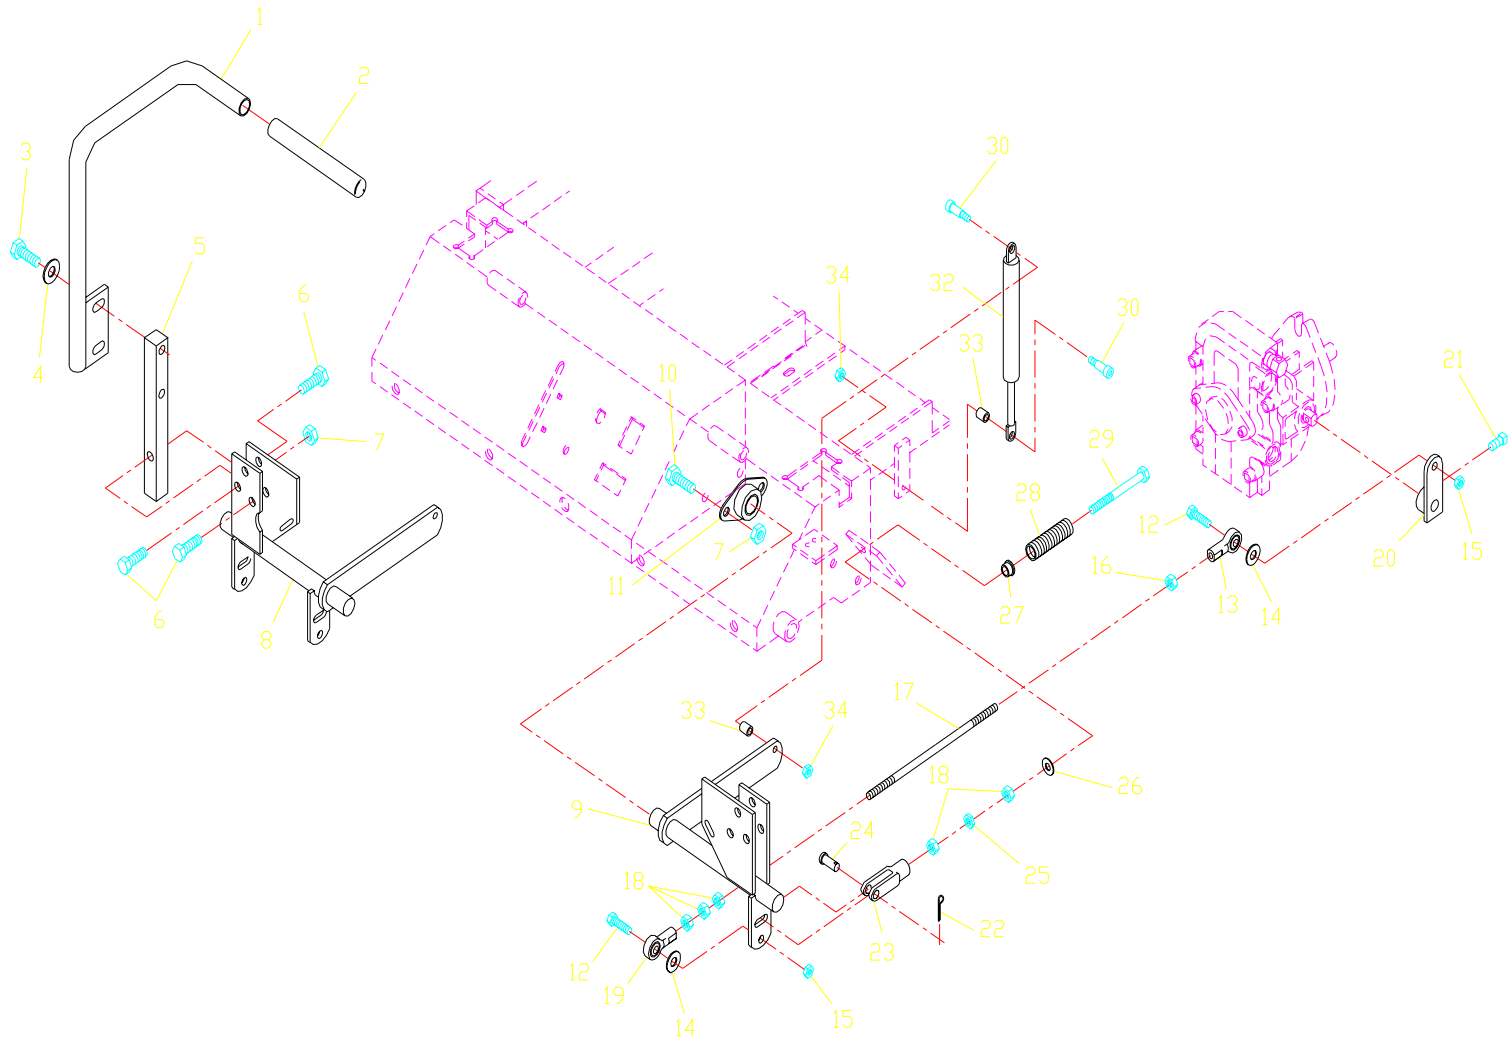

REAR FRAME ASSEMBLY

SEAT ASSEMBLY

ITEM	PART NO.	QTY.	DESCRIPTION
1.	102740	1	SEAT, COMPLETE
2.	102844	2	ARM REST CUSHION
3.	102539	1	SEAT CUSHION W / SWITCH
4.	102583	1	SEAT MOUNT FRAME
5.	102584	1	SEAT STOP ROD
6.	102917	2	SEAT LATCH
7.	102918	2	SEAT LATCH MOUNT
8.	990580	6	1/4C X 3/4 HEX CAP SCREW
9.	990761	6	1/4C CENTERLOCK NUT

ITEM	PART NO.	QTY.	DESCRIPTION
10.	102617	2	#10-24 X 1/2 SLOTTED SCREW
11.	102794	2	SEAT BUMPER
12.	976977	2	#10-24 NYLOC NUT
13.	101517	2	3/8C X 5 HEX CAP SCREW
14.	990209	1	5/16C X 1 HEX CAP SCREW
15.	990546	2	3/8C CENTERLOCK NUT
16.	990184	5	5/16C CENTERLOCK NUT
17.	102492	1	DECAL, ZT MAX

SEAT ASSEMBLY

MOTION CONTROL ASSEMBLY

(10)

ITEM	PART NO.	QTY.	DESCRIPTION
1.	102586	1	MOTION CONTROL HANDLE, RIGHT
	102585	1	MOTION CONTROL HANDLE, LEFT (NOT SHOWN)
2.	102592	2	GRIP
3.	990563	4	3/8C X 1 HEX CAP SCREW
4.	102593	4	3/8 DISC SPRING WASHER
5.	102809	2	CONTROL ARM
6.	990730	6	3/8C X 1 3/4 HEX CAP SCREW
7.	990546	14	3/8C CENTERLOCK NUT
8.	102815	1	BRACKET, RIGHT
9.	102816	1	BRACKET, LEFT
10.	990134	8	3/8C X 3/4 HEX CAP SCREW
11.	102797	4	FLANGE BEARING
12.	990627	4	5/16C X 1 1/4 HEX CAP SCREW
13.	102591	2	BALL JOINT, LEFTHAND THREAD
14.	990692	4	5/16 FLAT WASHER
15.	990184	4	5/16C CENTERLOCK NUT
16.	991073	2	5/16F JAM NUT, LEFTHAND THREAD
17.	102589	2	PUMP CONTROL LINK

ITEM	PART NO.	QTY.	DESCRIPTION
18.	990223	10	5/16F HEX NUT
19.	102590	2	BALL JOINT, RIGHT-HAND THREAD
20.	102825	2	PUMP CONTROL ARM
21.	102717	2	5/16C X 5/8 SQ HEAD SET SCREW
22.	990555	2	3/32 X 1/2 COTTER PIN
23.	976481	2	5/16F YOKE
24.	977793	2	5/16 X 1 CLEVIS PIN
25.	100561	2	5/16F HEX JAM NUT
26.	990598	2	1/4 FLAT WASHER
27.	101535	2	NYLON BUSHING
28.	102796	2	NEUTRAL DETENT SPRING
29.	102795	2	SHOULDER SCREW, NEUTRAL RETURN
30.	102828	4	5/16 X 5/8 SHOULDER SCREW
32.	102720	2	DAMPENER
33.	102827	4	SPACER
34.	990761	4	1/4C CENTERLOCK NUT