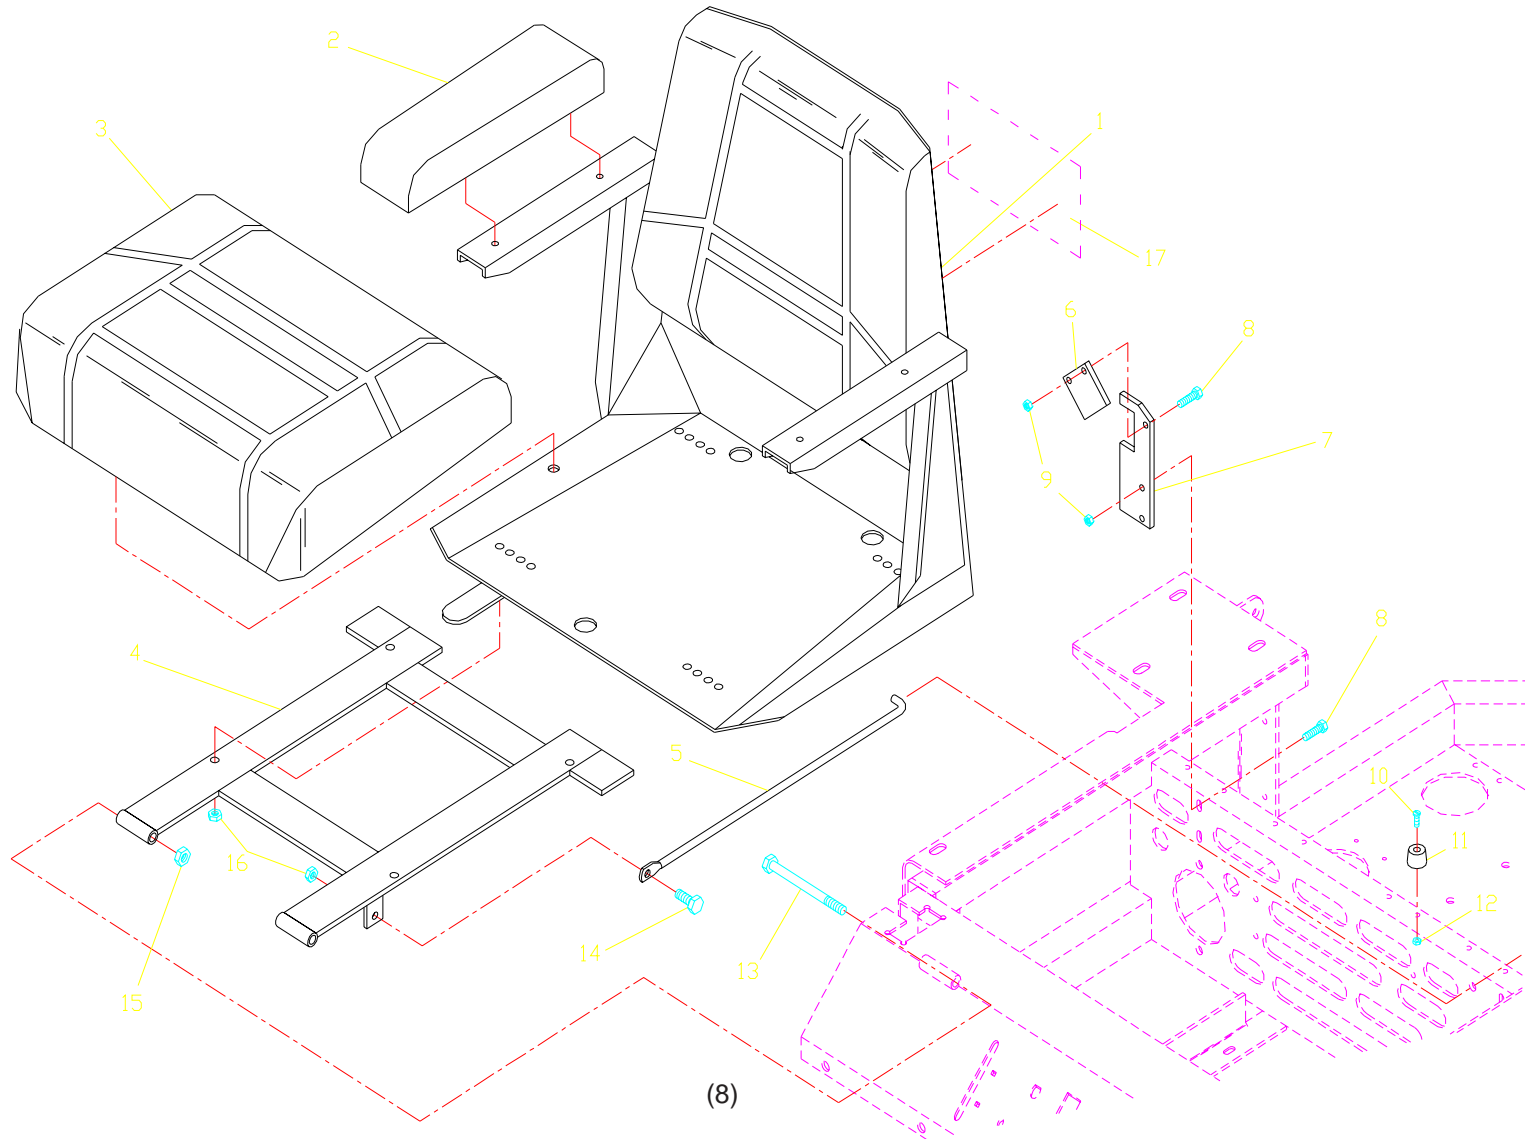

REAR FRAME ASSEMBLY

ITEM	PART NO.	QTY.	DESCRIPTION
1.	102520	1	REAR ENGINE GUARD W / DECAL
2.	990563	4	3/8C X 1 HEX CAP SCREW
3.	990546	4	3/8C CENTERLOCK NUT
4.	912222	7	HOSE CLAMP
5.	2405002	1	FUEL FILTER (KOHLER PART NO.)
6.	914363	2	FUEL CAP
7.	102741	2	FUEL TANK
8.	102502	8	5/16C STUD
9.	990692	18	5/16 FLAT WASHER
10.	102845	8	SPRING
11.	990184	10	5/16C CENTERLOCK NUT
12.	990206	8	5/16C X 3/4 HEX CAP SCREW
13.	990187	6	5/16 LOCK WASHER
14.	102680	2	FUEL LINE, TANK
15.	102681	1	FUEL LINE, ENGINE
16.	102679	1	FUEL VALVE
17.	102588	1	KICK PLATE
18.	102587	4	BUMPER

REAR FRAME ASSEMBLY

SEAT ASSEMBLY

ITEM	PART NO.	QTY.	DESCRIPTION
1.	102740	1	SEAT, COMPLETE
2.	102844	2	ARM REST CUSHION
3.	102539	1	SEAT CUSHION W / SWITCH
4.	102583	1	SEAT MOUNT FRAME
5.	102584	1	SEAT STOP ROD
6.	102917	2	SEAT LATCH
7.	102918	2	SEAT LATCH MOUNT
8.	990580	6	1/4C X 3/4 HEX CAP SCREW
9.	990761	6	1/4C CENTERLOCK NUT