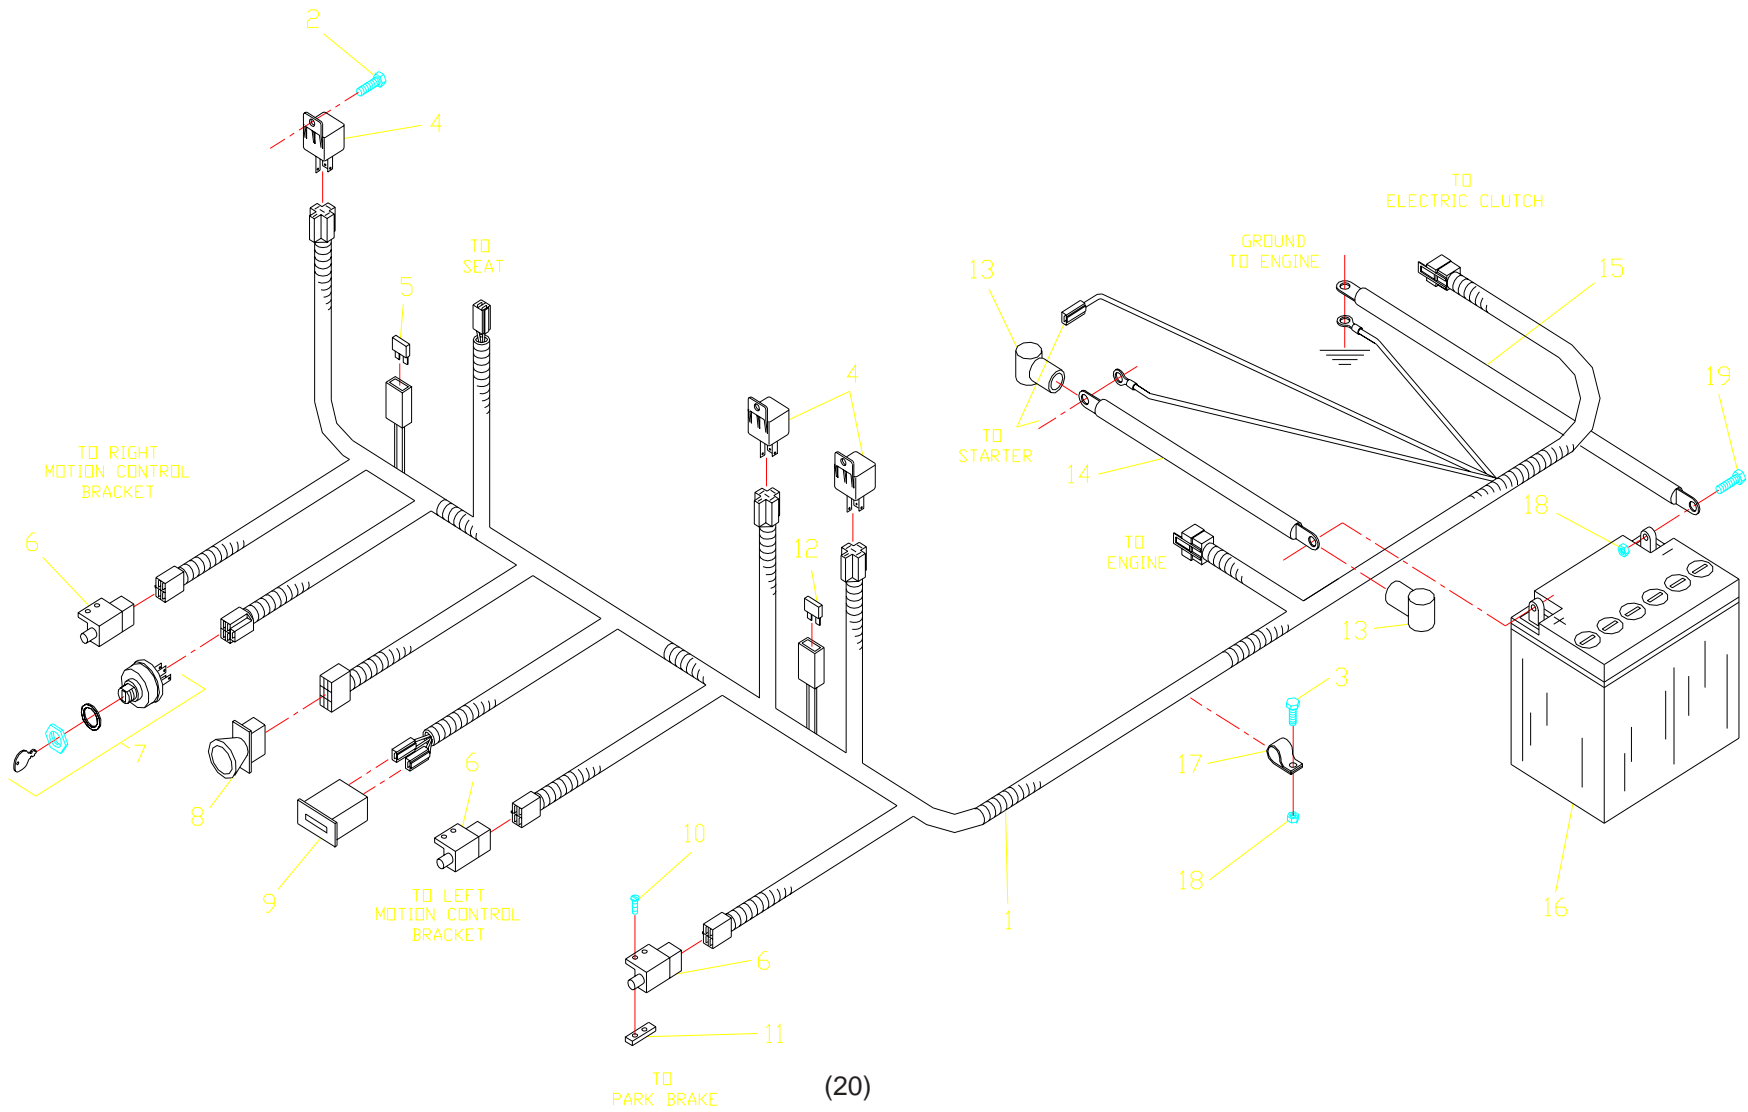

WIRING ASSEMBLY

ITEM	PART NO.	QTY.	DESCRIPTION
1.	102764	1	WIRING HARNESS
2.	991034	3	#10 X 1/2 HEX SELF-TAPPING SCREW
3.	990580	1	1/4C X 3/4 HEX CAP SCREW
4.	102914	3	RELAY
5.	101771	1	7.5 AMP 32 VOLT ATO FUSE
6.	101080	3	INTERLOCK SWITCH
7.	101770	1	IGNITION SWITCH W / KEY
	911138	2	KEYS
8.	101768	1	BLADE SWITCH
9.	102540	1	HOUR METER

ITEM	PART NO.	QTY.	DESCRIPTION
10.	976952	6	#10-24 X 5/8 SLOTTED SCREW
11.	102678	3	TAPPED PLATE
12.	102086	1	20 AMP 32 VOLT ATO FUSE
13.	102759	2	INSULATOR
14.	102757	1	POSITIVE (+) BATTERY CABLE (RED)
15.	102758	1	NEGATIVE (-) BATTERY GROUND CABLE (BLACK)
16.	101298	1	12 VOLT 330 AMP BATTERY
17.	102685	1	LOOM CLIP
18.	990761	3	1/4C CENTERLOCK NUT
19.	977761	2	1/4C X 1 HEX CAP SCREW

WIRING ASSEMBLY