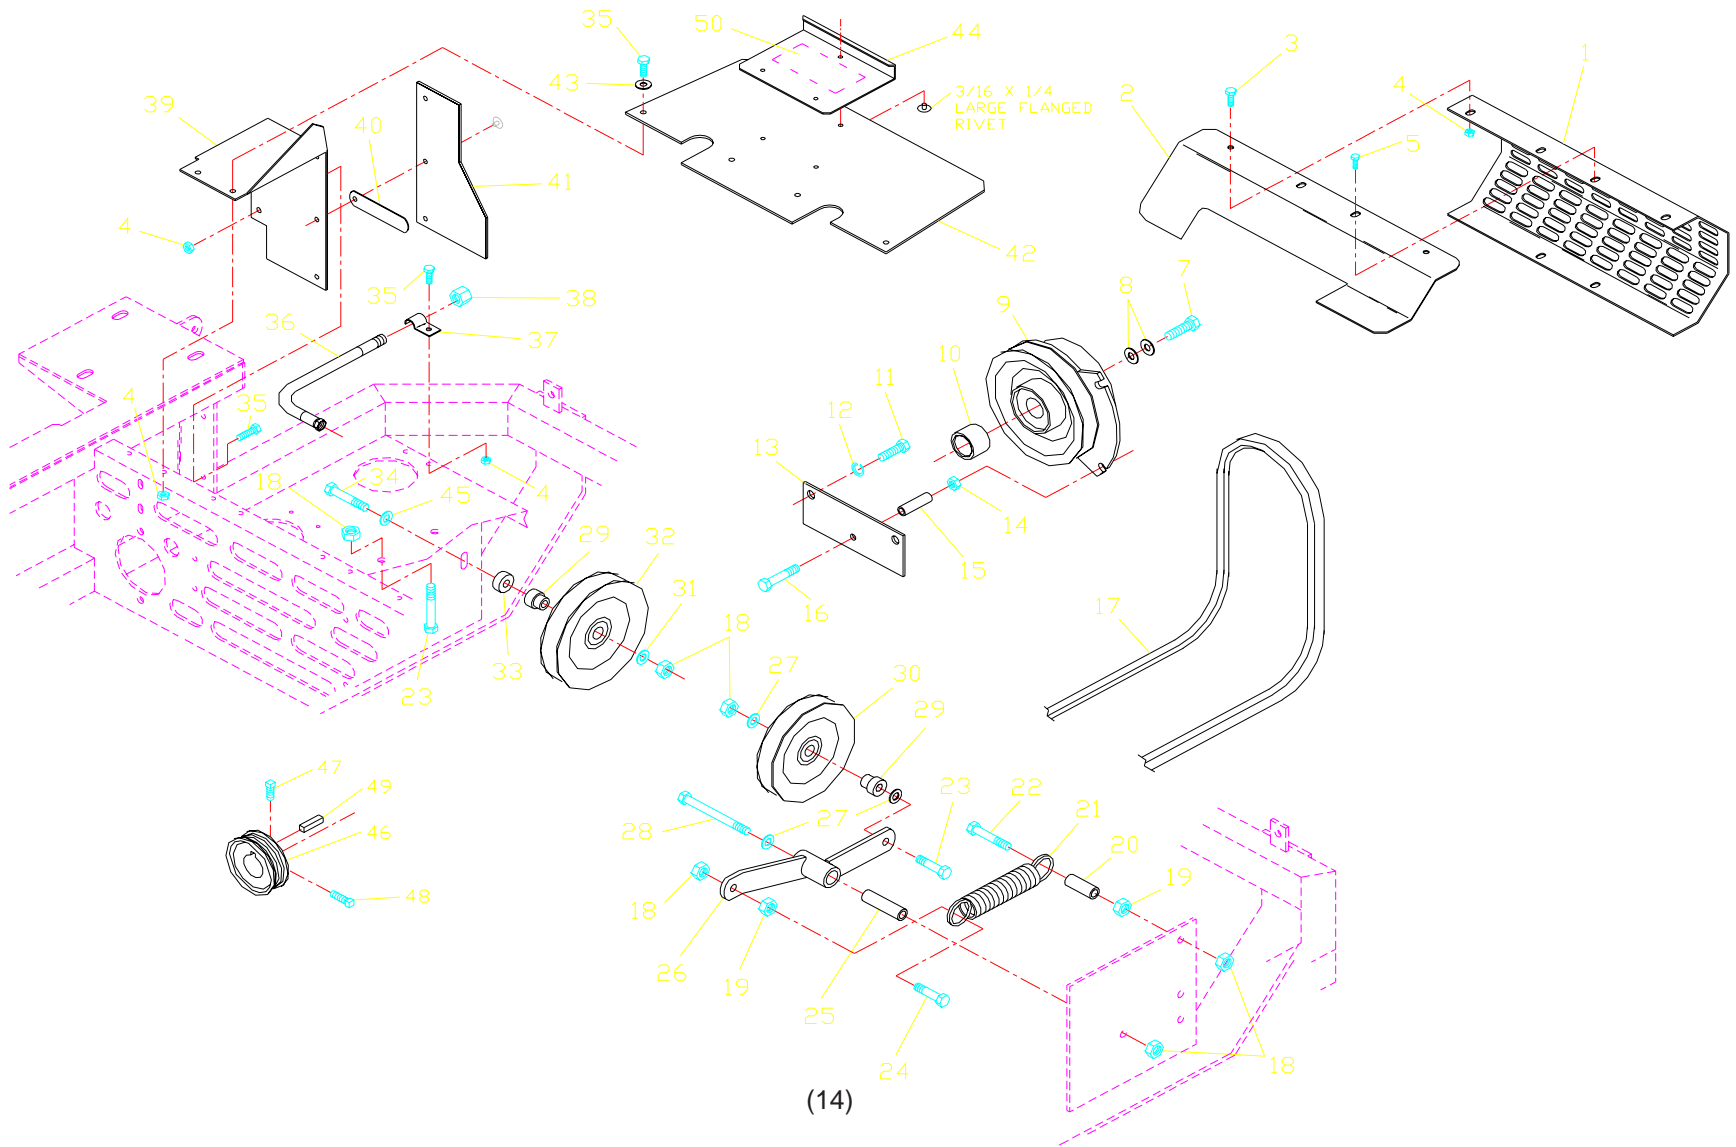

ENGINE DECK ASSEMBLY

ITEM	PART NO.	QTY.	DESCRIPTION
1.	102830	1	MUFFLER SHIELD
2.	102491	1	HEAT DEFLECTOR
3.	990072	2	1/4C X 5/8 HEX CAP SCREW
4.	990761	13	1/4C CENTERLOCK NUT
5.	991101	4	M6 X 1MM X 10MM HEX CAP SCREW
7.	991120	1	7/16C X 2 1/2 HEX CAP SCREW
8.	102843	2	7/16 DISC SPRING WASHER
9.	102603	1	CLUTCH / BRAKE
10.	102839	1	SPACER
11.	100143	2	7/16C X 1 HEX CAP SCREW
12.	990247	2	7/16 LOCK WASHER
13.	102699	1	CLUTCH STOP PLATE
14.	990184	1	5/16C CENTERLOCK NUT
15.	100097	1	SPACER
16.	976969	1	5/16C X 3 1/4 HEX TAP BOLT
17.	102548	1	MULE DRIVE BELT
18.	990546	9	3/8C CENTERLOCK NUT
19.	990613	2	3/8C WHIZ NUT
20.	102860	1	SPACER
21.	102655	1	SPRING
22.	990637	1	3/8C X 2 1/2 HEX CAP SCREW
23.	990730	5	3/8C X 1 3/4 HEX CAP SCREW
24.	990629	1	3/8C X 2 1/4 HEX CAP SCREW
25.	101841	1	BUSHING
26.	102649	1	ARM WELDMENT

ITEM	PART NO.	QTY.	DESCRIPTION
27.	990517	3	3/8 FLAT WASHER
28.	101341	1	3/8C X 3 HEX CAP SCREW
29.	102651	2	SHOULDER BUSHING
30.	102652	1	IDLER PULLEY
31.	990122	1	3/8 SAE FLAT WASHER
32.	102657	1	IDLER PULLEY
33.	102656	1	SPACER
34.	102612	1	3/8C X 2 3/4 HEX CAP SCREW
35.	990580	11	1/4C X 3/4 HEX CAP SCREW
36.	101362	1	OIL DRAIN HOSE
37.	101363	1	CLAMP
38.	101364	1	DRAIN CAP
39.	102751	1	ENGINE BAFFLE, LEFT
	102752	1	ENGINE BAFFLE, RIGHT (NOT SHOWN)
40.	102753	2	SHIELD CLIP
41.	102750	2	HEAT SHIELD
42.	102841	1	ENGINE SHIELD W / DECAL
43.	990598	4	1/4 FLAT WASHER
44.	102529	1	LIFT SHIELD
45.	102593	1	3/8 DISC SPRING WASHER
46.	102719	1	ENGINE PULLEY
47.	102717	1	5/16C X 5/8 SQ HEAD SETSCREW
48.	102749	1	5/16C X 3/4 SQ HEAD SETSCREW
49.	912757	1	KEY, 1/4 SQ X 1 1/4
50.	100361	1	DECAL, DANGER

ENGINE DECK ASSEMBLY