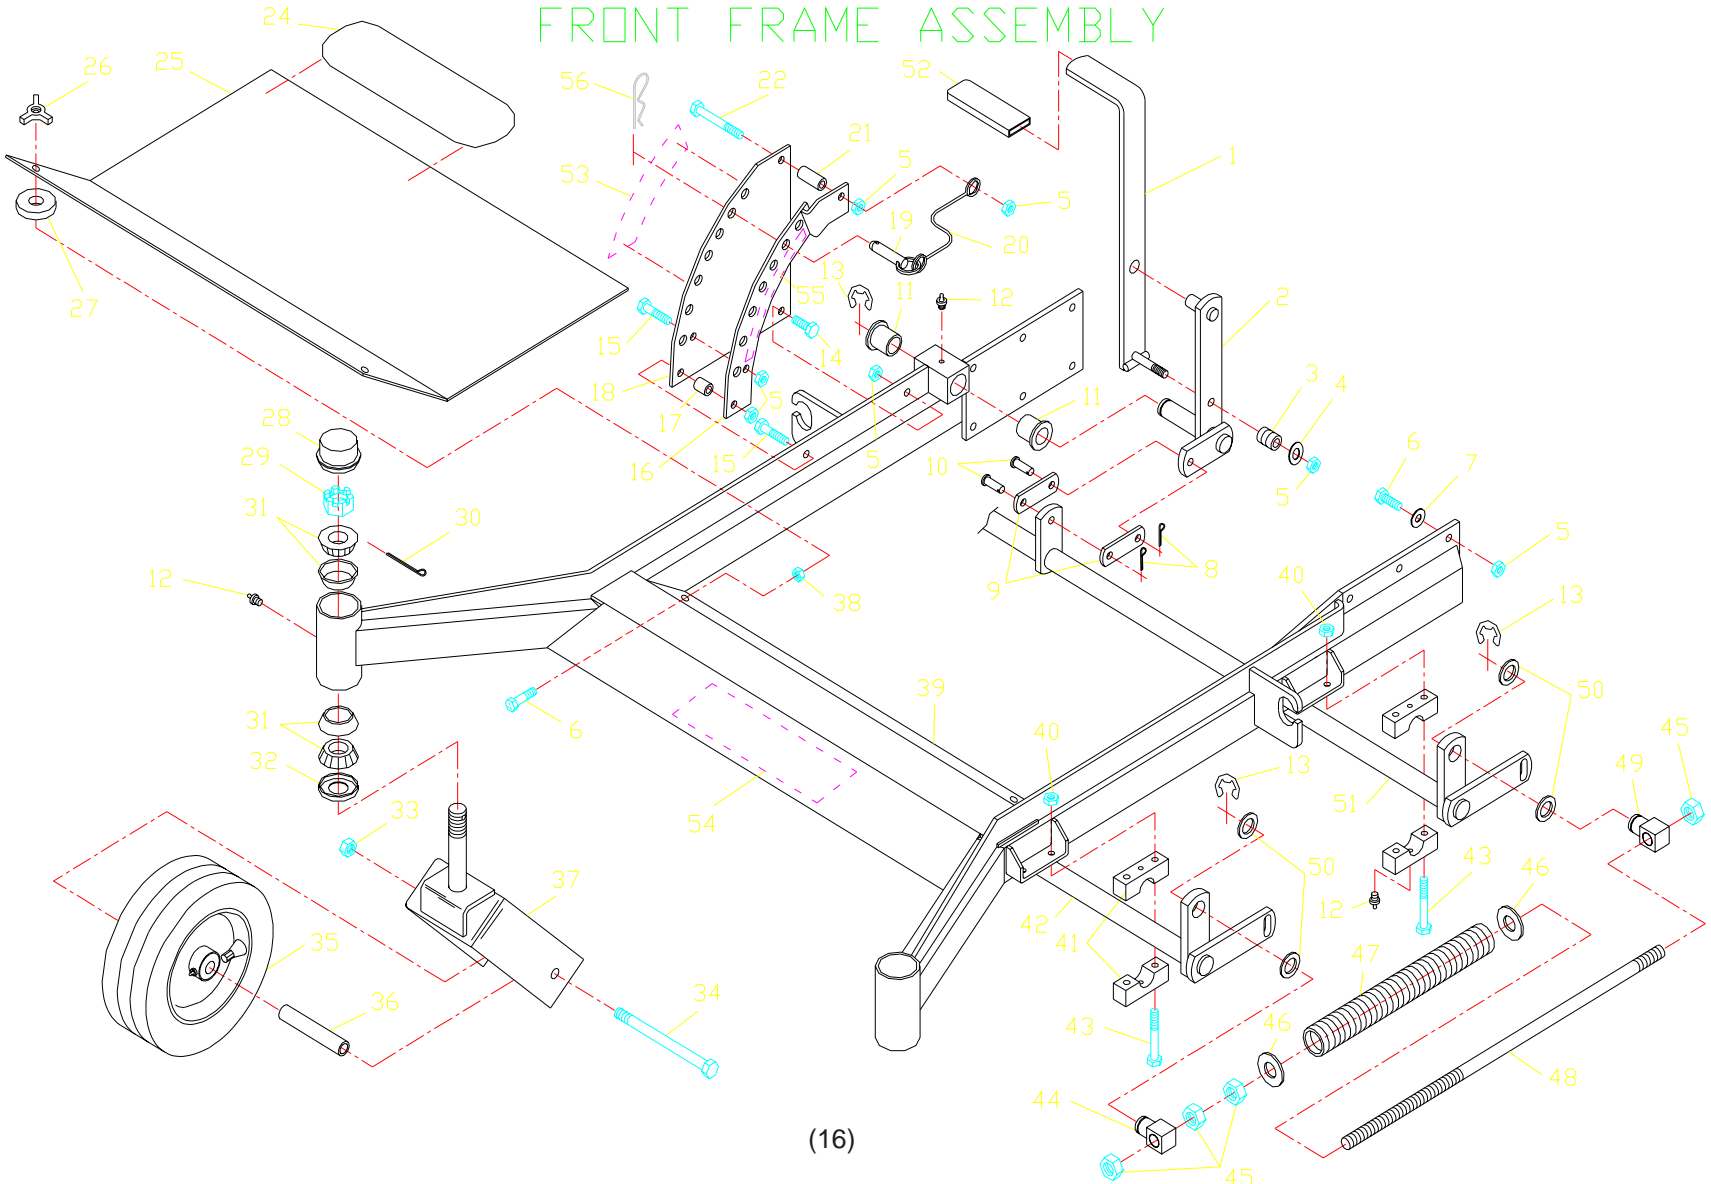

FRONT FRAME ASSEMBLY

ITEM PART NO. QTY. DESCRIPTION

1.	102514	1	LIFT LEVER
2.	102516	1	DECK LIFT ARM
3.	976438	1	SPRING
4.	990517	1	3/8 FLAT WASHER
5.	990546	18	3/8C CENTERLOCK NUT
6.	990143	14	3/8C X 1 1/4 HEX CAP SCREW
7.	102593	12	3/8 DISC SPRING WASHER
8.	990365	2	1/8 X 3/4 COTTER PIN
9.	102565	2	LIFT ARM
10.	977703	2	3/8 X 1 1/8 CLEVIS PIN
11.	101232	2	FLANGED BEARING
12.	101474	7	ZERK
13.	101802	5	7/8 'E' RING
14.	990134	1	3/8C X 3/4 HEX CAP SCREW
15.	990730	2	3/8C X 1 3/4 HEX CAP SCREW
16.	102522	1	DECK LIFT PLATE WELDMENT
17.	102524	1	BUSHING
18.	102521	1	DECKLIFT PLATE
19.	102526	1	HITCH PIN
20.	102563	1	LANYARD
21.	102523	1	BUSHING
22.	102612	1	3/8C X 2 3/4 HEX CAP SCREW
24.	977778	5	ANTI-SKID PAD
25.	102557	1	FOOT PLATE
26.	102070	2	3/8C KNOB
27.	102867	2	RUBBER WASHER
28.	102535	2	GREASE CAP
29.	102852	2	1" C HEX SLOTTED NUT
30.	102889	2	1/8 X 2 COTTER PIN

ITEM PART NO. QTY. DESCRIPTION

31.	102626	4	BEARING W/CUP
32.	102851	2	SEAL
33.	101331	2	1/2C NYLOC NUT
34.	102855	2	1/2C X 7 1/2 HEX CAP SCREW
35.	102545	2	TIRE ASSEMBLY COMPLETE
	102547	1	RIM
	102546	1	TIRE
	102485	2	ROLLER BEARING
	976997	1	ZERK
	102484	2	FLANGED BEARING
	912234	1	AIR VALVE
36.	102856	2	CASTER SPACER
37.	102538	2	CASTER YOKE
38.	990613	2	3/8C WHIZ NUT
39.	102511	1	FRONT FRAME WELDMENT
40.	990184	8	5/16C CENTERLOCK NUT
41.	101526	8	LIFT BLOCK
42.	102864	1	FRONT LIFT ROD
43.	991046	8	5/16C X 2 1/2 HEX CAP SCREW
44.	102532	2	DECK MOUNT SWIVEL
45.	990566	8	5/8C HEX NUT
46.	102653	4	5/8 FLAT WASHER
47.	102534	2	DECK SUPPORT SPRING
48.	102531	2	DECK LIFT ROD
49.	102533	2	DECK MOUNT SWIVEL, THREADED
50.	923787	8	MACHINERY BUSHING
51.	102863	1	LIFT ROD
52.	102515	1	LIFT LEVER GRIP
53.	102667	1	DECAL, DECK HEIGHT
54.	102506	1	DECAL, ZT MAX
55.	102671	1	DECAL, HEIGHT
56.	976989	1	#4 HAIR PIN

FRONT FRAME ASSEMBLY