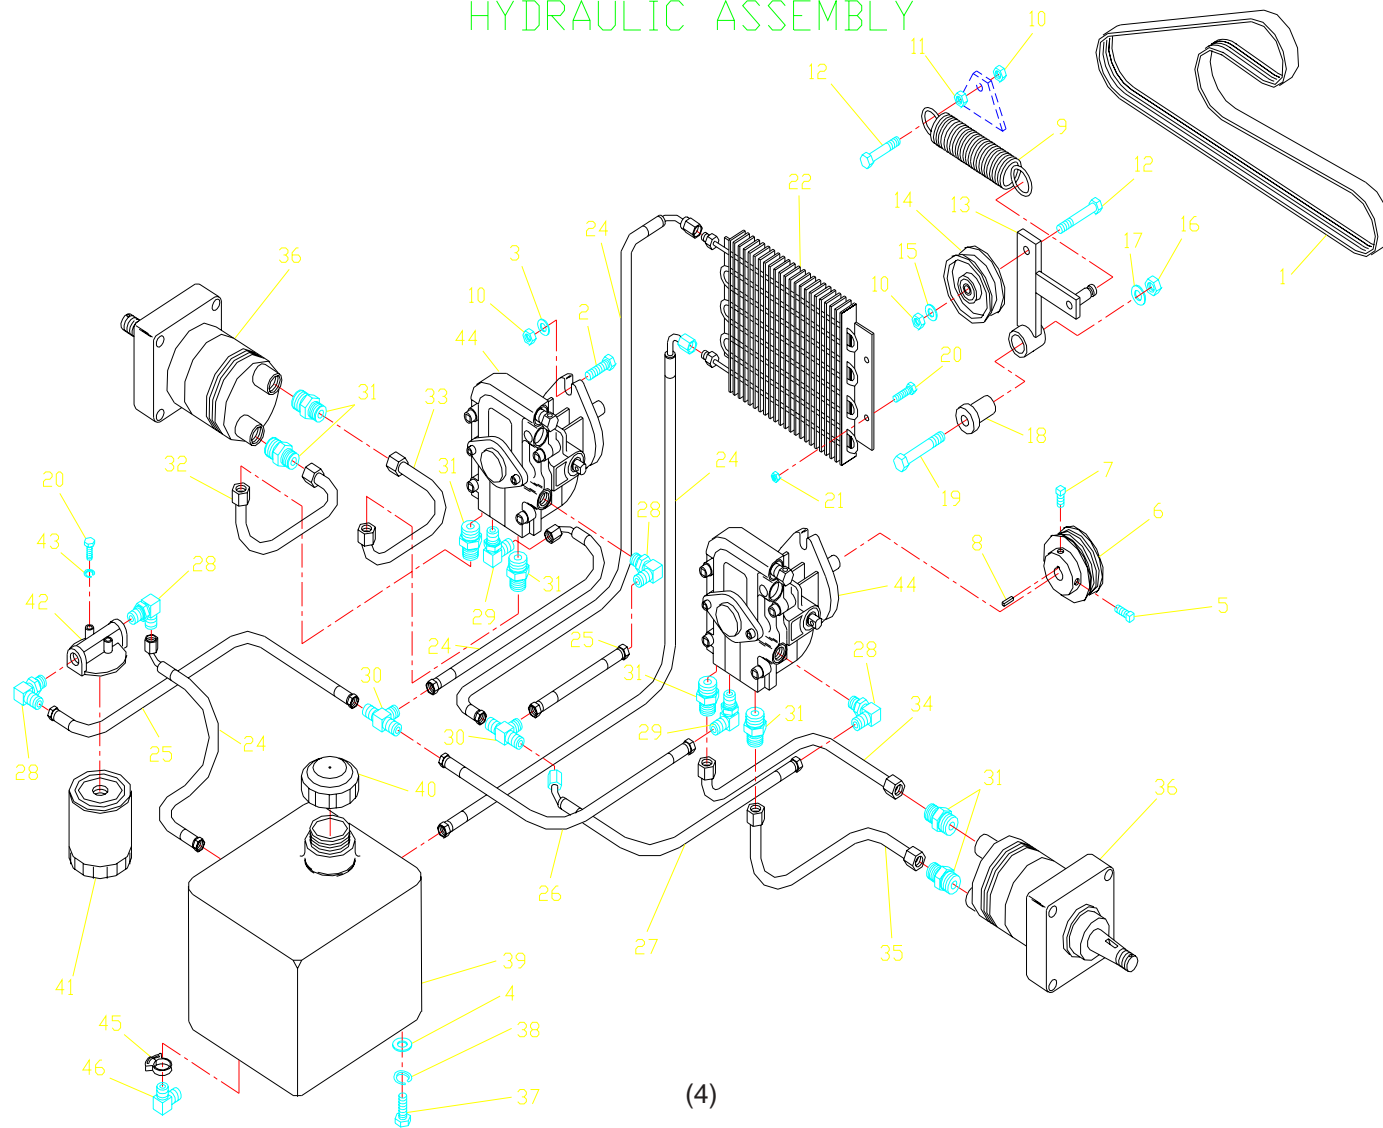

CONTENTS

HYDRAULIC ASSEMBLY

ITEM	PART NO.	QTY.	DESCRIPTION
1.	102550	1	PUMP DRIVE BELT
2.	976941	4	3/8C X 1 1/4 HEX CAP SCREW
3.	990517	4	3/8 FLAT WASHER
4.	990692	4	5/16 FLAT WASHER
5.	102716	2	5/16C X 1 SQ HEAD SET SCREW
6.	102552	2	PUMP PULLEY
7.	102749	2	5/16C X 3/4 SQ HEAD SET SCREW
8.	101177	2	KEY, 5MM SQ X 25MM
9.	102666	1	SPRING
10.	990546	4	3/8C CENTERLOCK NUT
11.	990613	1	3/8C WIZ NUT
12.	990730	2	3/8C X 1 3/4 HEX CAP SCREW
13.	102662	1	IDLER ARM
14.	919078	1	IDLER PULLEY
15.	990122	1	3/8 SAE FLAT WASHER
16.	101331	1	1/2C NYLOC NUT
17.	990550	1	1/2 FLAT WASHER
18.	101231	1	IDLER BUSHING
19.	101332	1	1/2C X 2 3/4 HEX CAP SCREW
20.	990072	6	1/4C X 5/8 HEX CAP SCREW
21.	990761	4	1/4C CENTERLOCK NUT
22.	101163	1	COOLER

REAR FRAME ASSEMBLY

ITEM	PART NO.	QTY.	DESCRIPTION
1.	102520	1	REAR ENGINE GUARD W / DECAL
2.	990563	4	3/8C X 1 HEX CAP SCREW
3.	990546	4	3/8C CENTERLOCK NUT
4.	912222	7	HOSE CLAMP
5.	2405002	1	FUEL FILTER (KOHLER PART NO.)
6.	914363	2	FUEL CAP
7.	102741	2	FUEL TANK
8.	102502	8	5/16C STUD
9.	990692	18	5/16 FLAT WASHER
10.	102845	8	SPRING
11.	990184	10	5/16C CENTERLOCK NUT
12.	990206	8	5/16C X 3/4 HEX CAP SCREW
13.	990187	6	5/16 LOCK WASHER
14.	102680	2	FUEL LINE, TANK
15.	102681	1	FUEL LINE, ENGINE
16.	102679	1	FUEL VALVE
17.	102588	1	KICK PLATE
18.	102587	4	BUMPER

ITEM	PART NO.	QTY.	DESCRIPTION
18.	990223	10	5/16F HEX NUT
19.	102590	2	BALL JOINT, RIGHT-HAND THREAD
20.	102825	2	PUMP CONTROL ARM
21.	102717	2	5/16C X 5/8 SQ HEAD SET SCREW
22.	990555	2	3/32 X 1/2 COTTER PIN
23.	976481	2	5/16F YOKE
24.	977793	2	5/16 X 1 CLEVIS PIN
25.	100561	2	5/16F HEX JAM NUT
26.	990598	2	1/4 FLAT WASHER
27.	101535	2	NYLON BUSHING
28.	102796	2	NEUTRAL DETENT SPRING
29.	102795	2	SHOULDER SCREW, NEUTRAL RETURN
30.	102828	4	5/16 X 5/8 SHOULDER SCREW
32.	102720	2	DAMPENER
33.	102827	4	SPACER
34.	990761	4	1/4C CENTERLOCK NUT