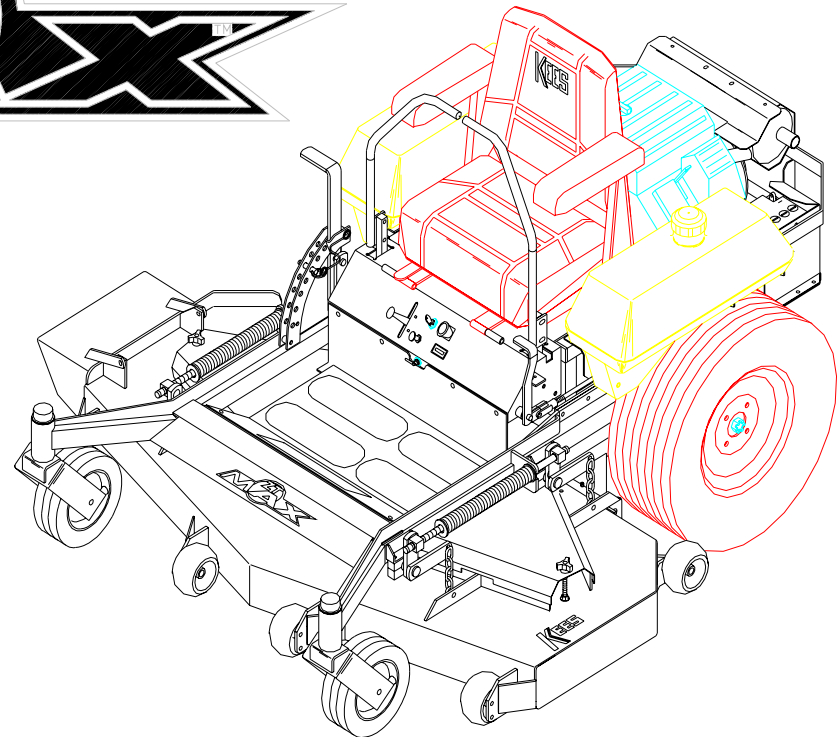

F.D. KEES MFG. CO. 700-800 PARK AVENUE BEATRICE, NEBRASKA, U.S.A. 68310