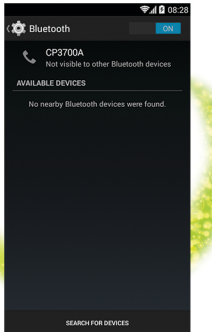

CONNECTING TO WI-FI & BLUETOOTH, & BROWSING THE INTERNET

For Wi-Fi, tap **Settings** and go to **Settings**, from there tapping the Wi-Fi icon. Select the Wi-Fi network by tapping it. Enter your secure password > tap **Connect**.

For Bluetooth, select the **Settings** > **Settings**. The Wireless Networks Menu will appear. Tap **Bluetooth** to get to **CP3700A** connectivity. Tap **CP3700A** again to be visible (or not visible) to nearby Bluetooth devices.

For Internet browsing, tap the Google search bar at the top of your screen or tap **Chrome** in the Home Screen.