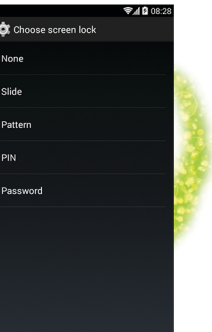

POWER UP

Get off to a running start with your new **Coolpad Diamante™**. First, attach the charger cable to the phone and plug in for a complete charge.

Turn on your phone by pressing and holding the power key for a few seconds.

Now tap the **Unlock** icon and swipe to the right to unlock your phone. To change Screen-lock Security options, tap **Settings** > scroll down to **PERSONAL** > tap **Security** > **Screen Lock**. Select the option you want by tapping it.