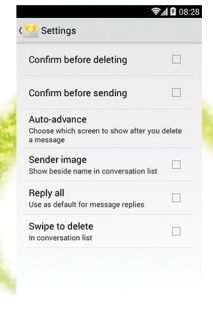

SETTING UP & SENDING EMAILS

Tap **Settings** > tap **Email**. Now simply enter your existing email address, or add a new one, then enter your password. Select the account type from the 3 options.

In the Email screen, Press **Menu Key** > **Settings** to customize your Email Settings. You can add more email accounts by tapping "ADD ACCOUNT" in the **Settings**.

To send an email, in the Inbox screen, Tap **Email** icon. After entering an email address and your message, tap **Send** to send.