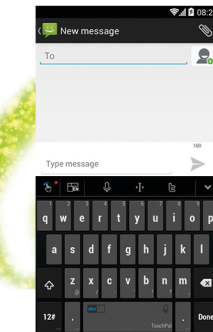

SENDING TEXTS

To send a text, tap **Messages** on your Home Screen. Enter the recipient's phone number, type your message, and then tap the **Send** icon to the right to Send.

To attach a file or any media such as photos or videos, tap the **Attach** icon on the right upper-hand corner of the screen before sending your message, then tap **Send**.
Note: Your messages are automatically saved as drafts.