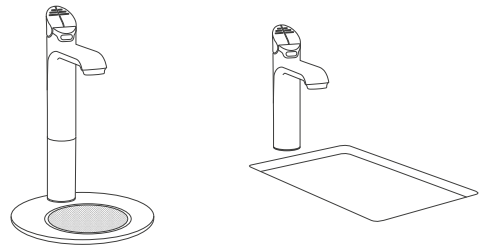

CLASSIC

HYDROTAP CLASSIC CAN BE INSTALLED OVER SINK OR OPTIONAL FONT