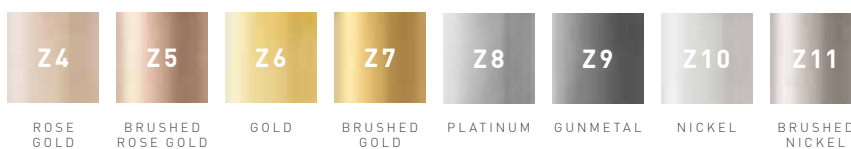

PLATINUM FINISH OPTIONS

Taking the HydroTap from a kitchen appliance you can't live without to a striking design accessory, our platinum finish options include eight stylish metallic finishes, each stunning in its own right.