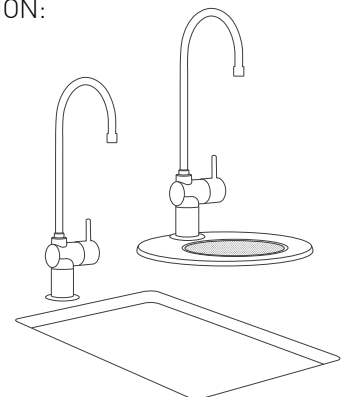

3 WAY FILTERED MIXER TAP CAN BE INSTALLED OVER SINK ONLY

**Featured product** Zip 3 Way Filtered Mixer Tap installed over sink

# FILTER TAP

THE FILTER TAP CAN DELIVER THIS WATER COMBINATION:

<b>FILTERED</b>
<b>AMBIENT</b>

AVAILABLE IN:

STANDARD

CHROME

FILTER TAP CAN BE INSTALLED OVER SINK OR OPTIONAL FONT

**Featured product** Zip Filter Tap installed over sink