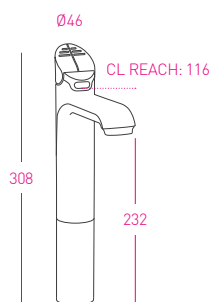

TECHNICAL INFORMATION

CLASSIC