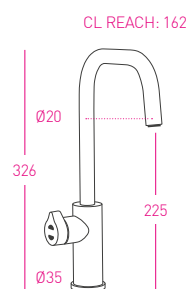

TECHNICAL INFORMATION

CUBE