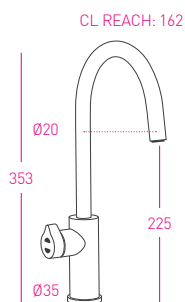

TECHNICAL INFORMATION

ARC