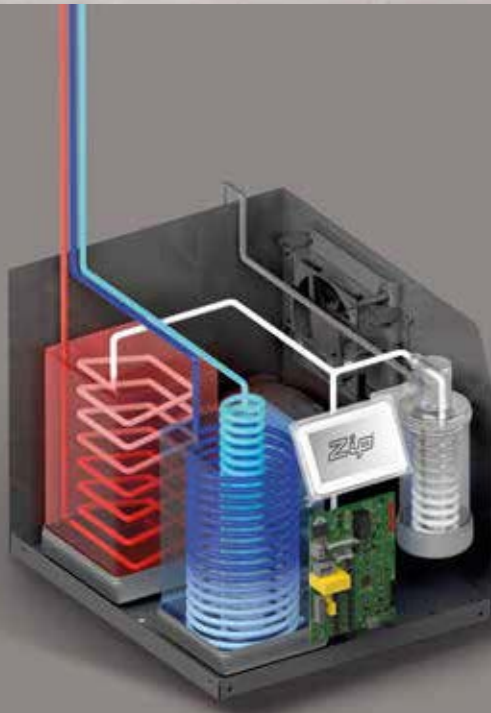

WHY ZIP HYDROTAP IS THE WORLD'S MOST ADVANCED DRINKING WATER APPLIANCE