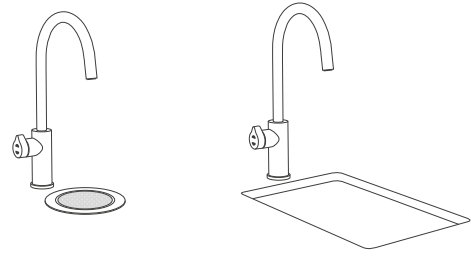

ARC

HYDROTAP DESIGN RANGE ARC CAN BE INSTALLED OVER SINK OR OPTIONAL FONT