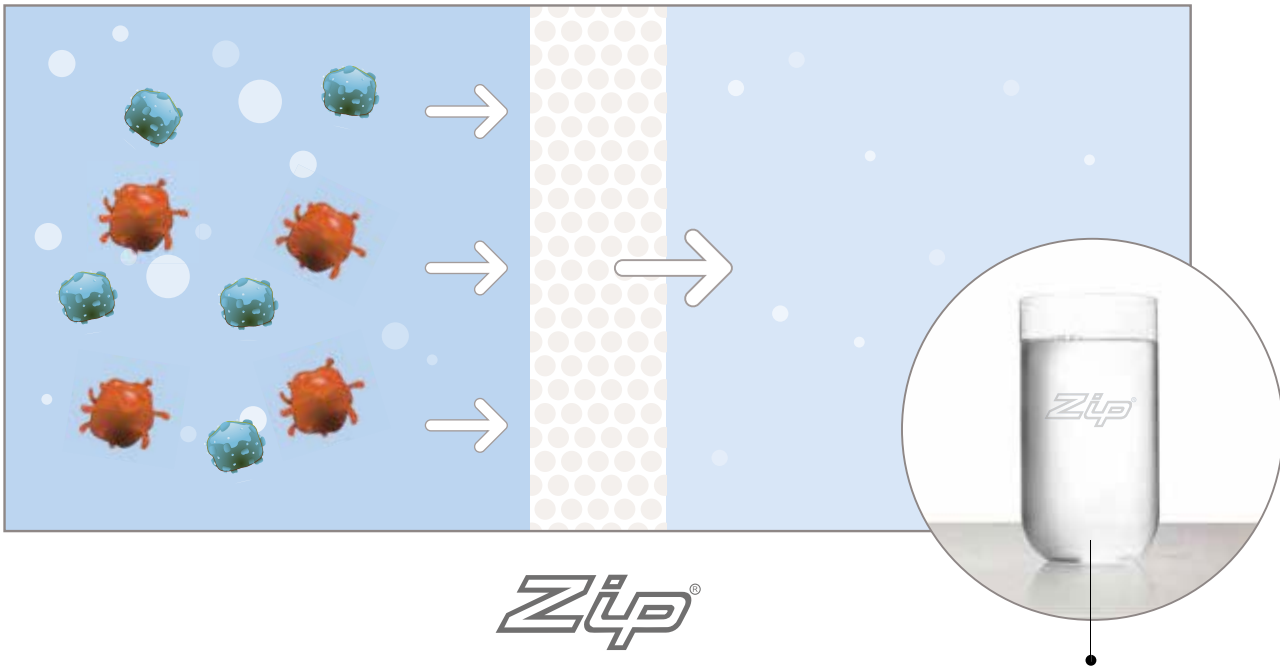

PURE-TASTING DRINKING WATER

ADVANCED FILTRATION

Our Micropurity™ system combines activated carbon and 0.2 micron sediment removal technology into one easy to change, hygienic cartridge.

REMOVES CONTAMINANTS

Zip Genuine Filters not only remove taste, odour, dirt, contaminants and heavy metals such as lead from the water, but also up to 97% of chlorine and 99.9% of microbiological cysts if present.

HEALTHIER WATER

At Zip Water, we put water quality at the heart of our offering, making each and every glass healthier and tastier for you.

**MICROPURITY™
FILTRATION**

SAFELY FILTERS DOWN TO **0.2 MICRON**

Crystal clear pure tasting water