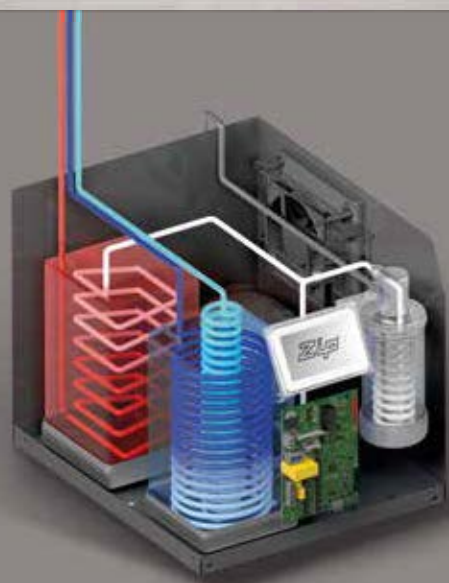

ZIP HYDROTAP FOR YOUR HOME

PURE TASTING | INSTANT | **BOILING** | **CHILLED** | **SPARKLING**

THE WORLD'S MOST ADVANCED DRINKING WATER APPLIANCE