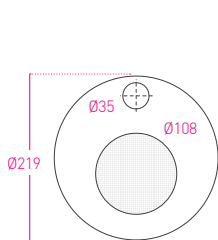

90915
FONT FOR
CLASSIC AND ELITE