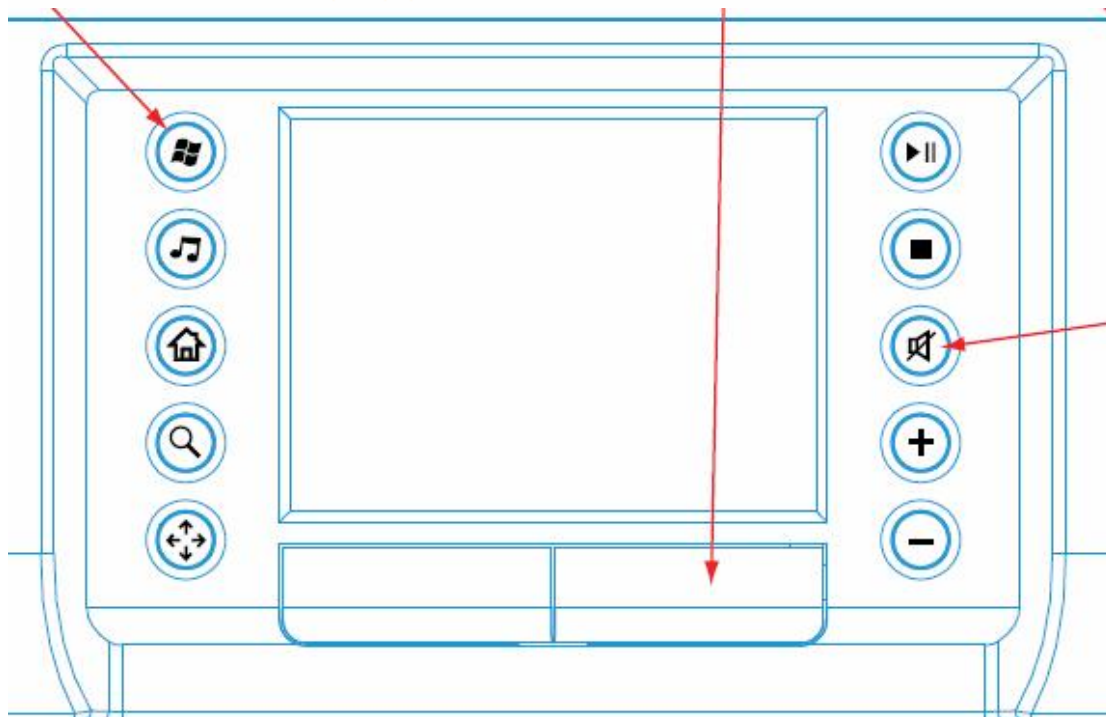

Silkscreens

WKB-4000