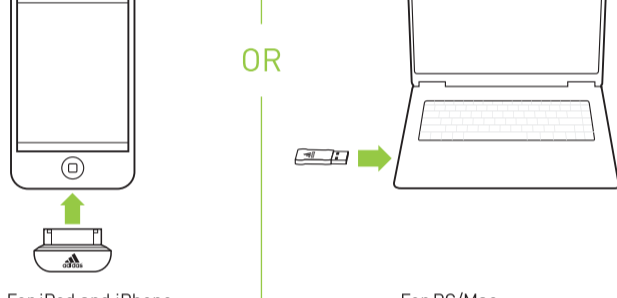

2 Insert miCoach CONNECT

For iPod and iPhone

For PC/Mac