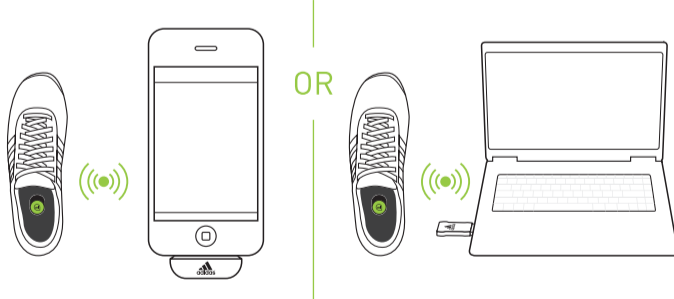

6 Sync your data

- For full instructions, please visit micoach.com/support

For iPod and iPhone

For PC/Mac