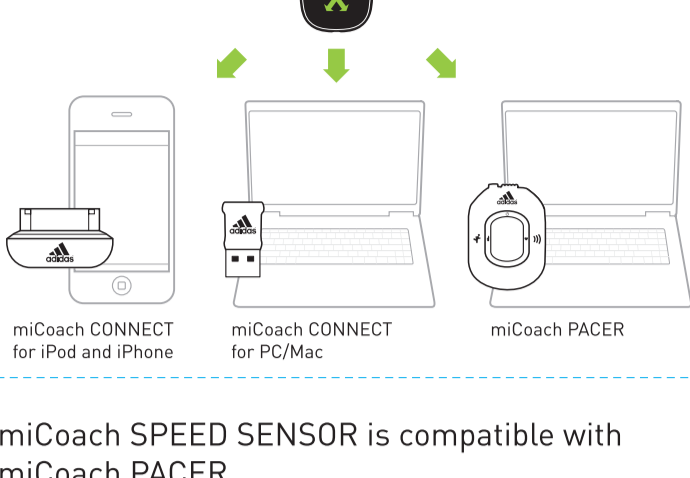

miCoach SPEED SENSOR

Quick Start Guide