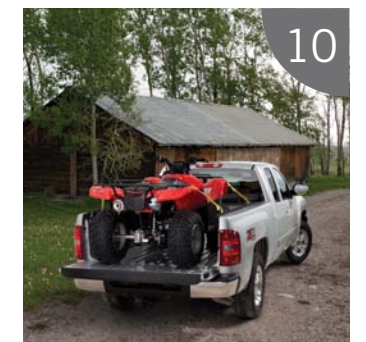

TRUXEDO®

Best Selling Roll-Up
Tonneau Covers
in North America

4

Since the introduction of the Original TruXedo in 2000, TruXedo, Inc. has led the industry with new and innovative tonneau cover concepts that emphasize style, quality, durability and functionality. The TruXedo staff shares your passion for automotive customization as we continue to expand and diversify our product line to meet your needs.

6

This year, TruXedo expands into other segments of the truck accessory market with the introduction of the new TonneauMate and B-Light. The TonneauMate is the most versatile toolbox in the industry and a perfect mate for your tonneau cover! The universal design of the TonneauMate fits most full-size trucks, with or without a tonneau cover. The TonneauMate is elevated off the truck bed floor to allow full use of the entire bed length. It also has a unique adjustable mounting system which allows you to position the toolbox anywhere in your bed from front to back.

8

The B-Light is a great accessory for any truck with a tonneau cover or truck cap. This easy to install lighting system will illuminate the entire truck bed with a simple switch. It uses high intensity LED technology that is protected from vibration and the elements.

TruXedo, Inc. is committed to being America's Best Selling Truck Accessories Brand through continuing to service our customers by offering the highest quality engineered products, short lead times, world-class customer service and the best warranties in the industry. As a valued customer, your satisfaction is our goal!

Sincerely,
The TruXedo Family