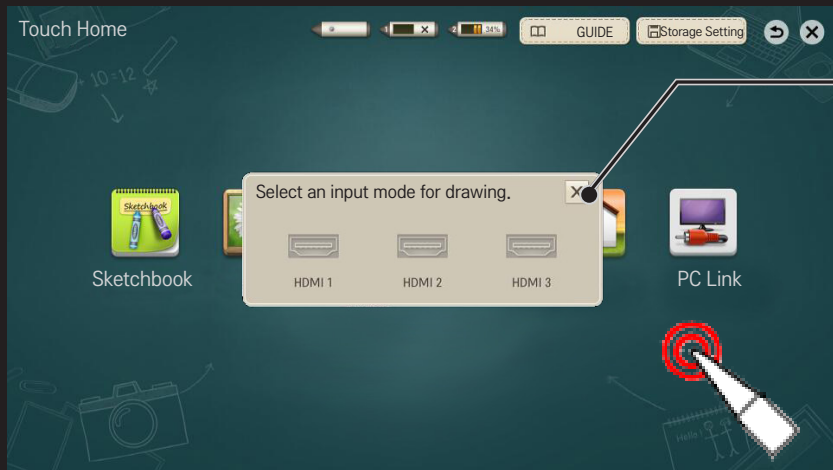

☐ To Use the PC Link Function

1. 1 Connect an external input device to the TV using the HDMI cable.
  2. 2 **SMART** ⇒ Touch Home → **PC Link** and select the input mode used to connect the device.
2. After selecting the input mode, you can draw a picture using the drawing toolbar.
   - / : You can play or pause a video file from the external device connected to **PC Link**.

Select the input mode the external input device used to connect to the device.