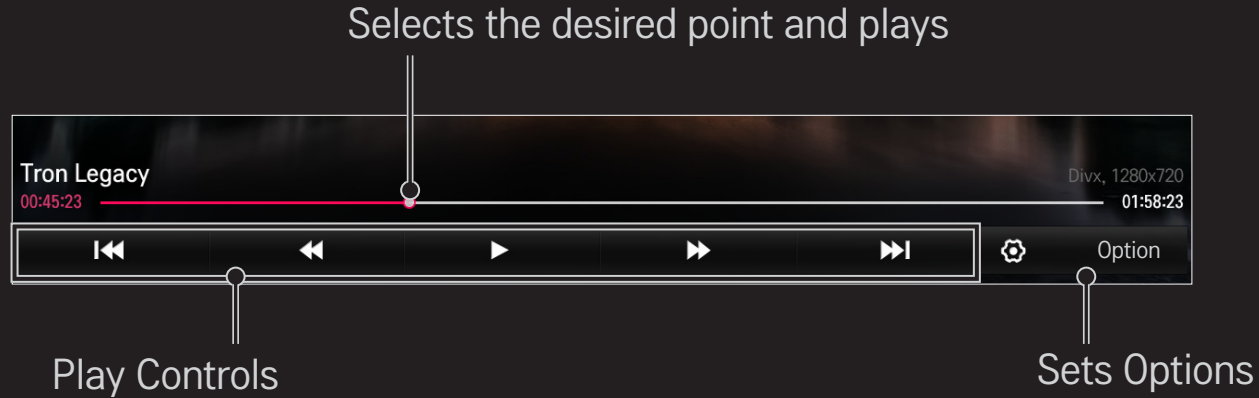

❑ To control video playback

Controls playback and sets options while viewing videos.