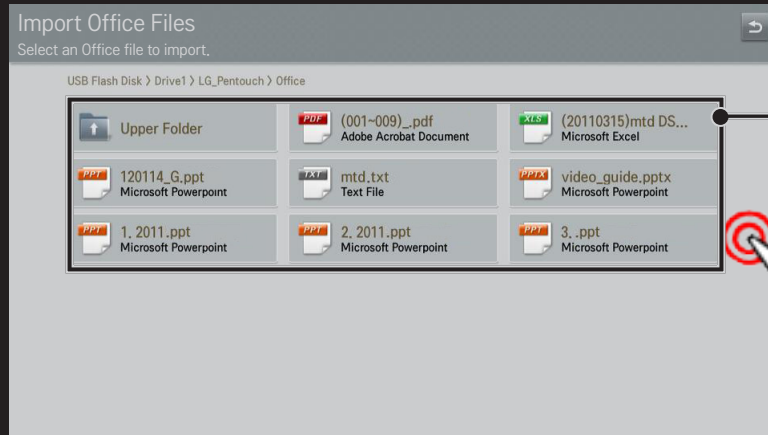

# ☐ To Use the Office Viewer Function

SMART  ⇒ Touch Home → Office Viewer

- ✎ You can only use **Office Viewer** when a USB storage device is connected. Connect the USB storage device containing Microsoft Office files (.xls, .xlsx, .ppt, .pptx, .doc, .docx), Adobe Acrobat files (.pdf) or text files (.txt).