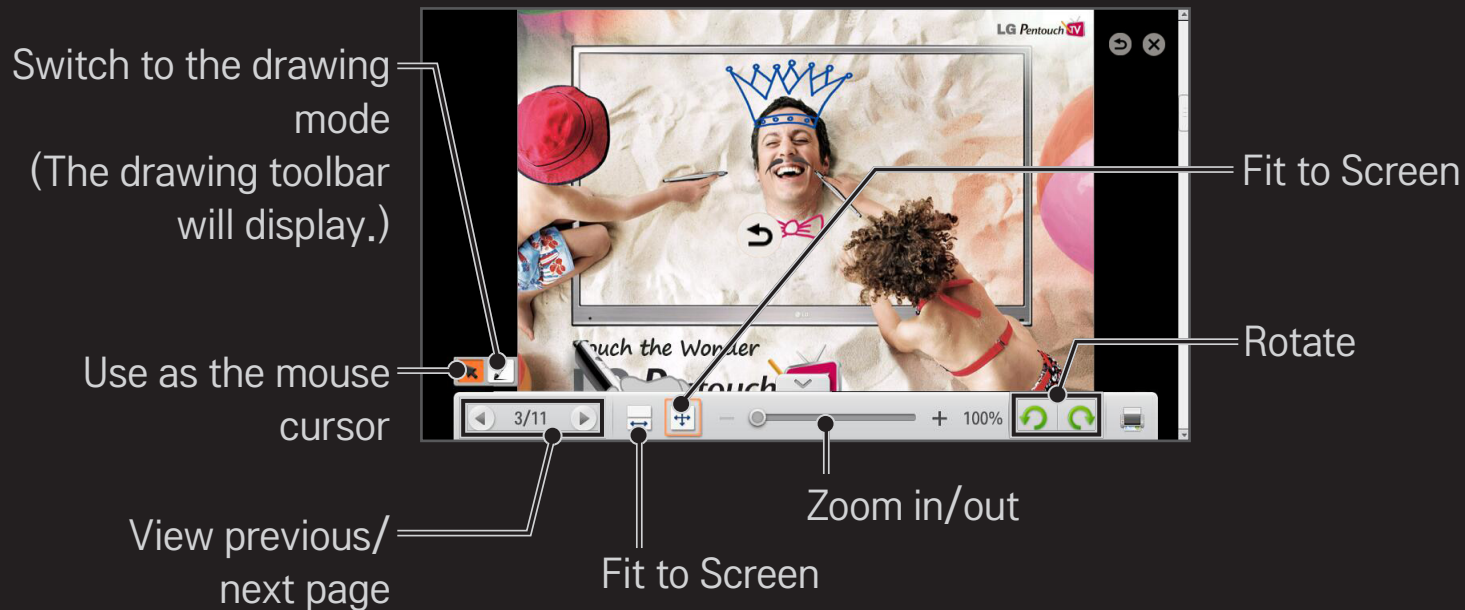

□ To Use the Office Viewer Function (Continued)

Smart ⇒ Touch Home → Office Viewer → Select the file you want

If you draw a picture in Office Viewer, it will be saved in *.jpg format.