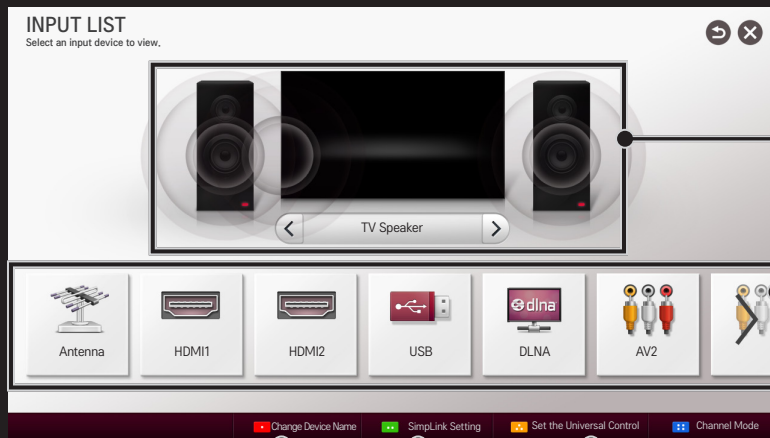

☐ To select an external input

SMART ⇒ Input List

Selects external input.

Selects speaker.

Selects input.

Allows you to edit the device label.

Sets SimpLink.

Sets the Channel Mode.
[Depending on country]

Sets OSS.
[Depending on country]