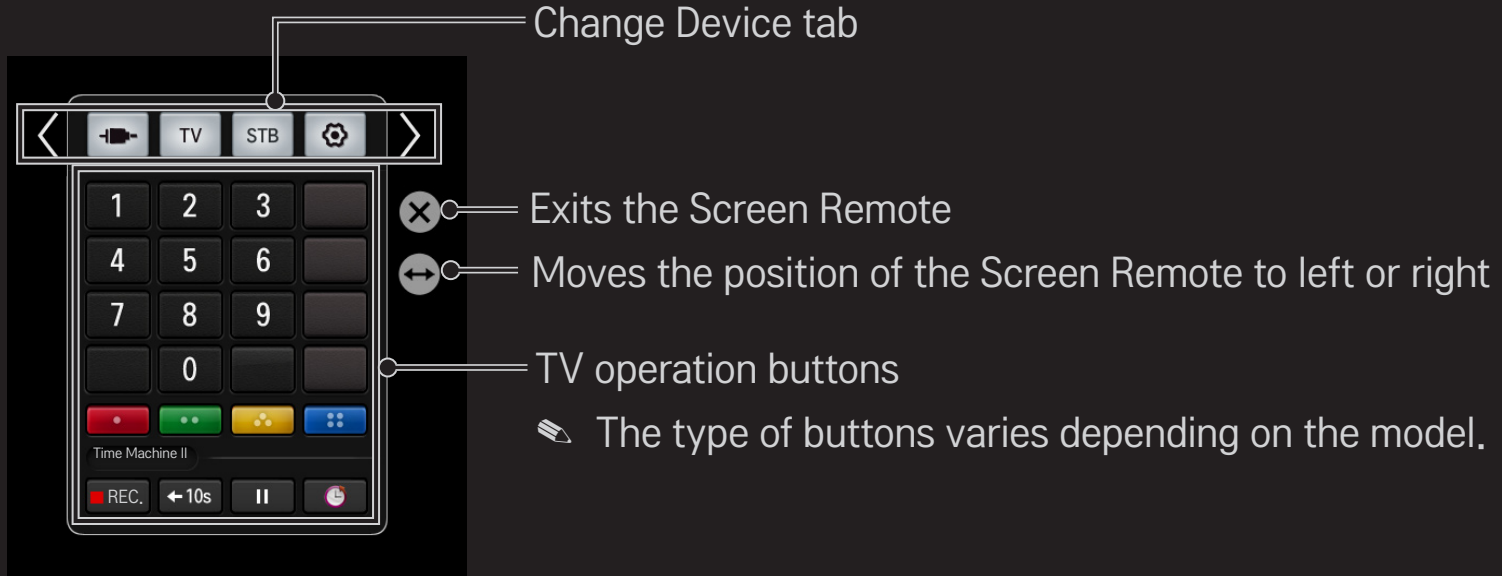

□ To use Screen Remote

- ✎ The type of buttons on the Screen Remote varies depending on the region or the type of connected device.
- ✎ Image shown may differ from your TV.