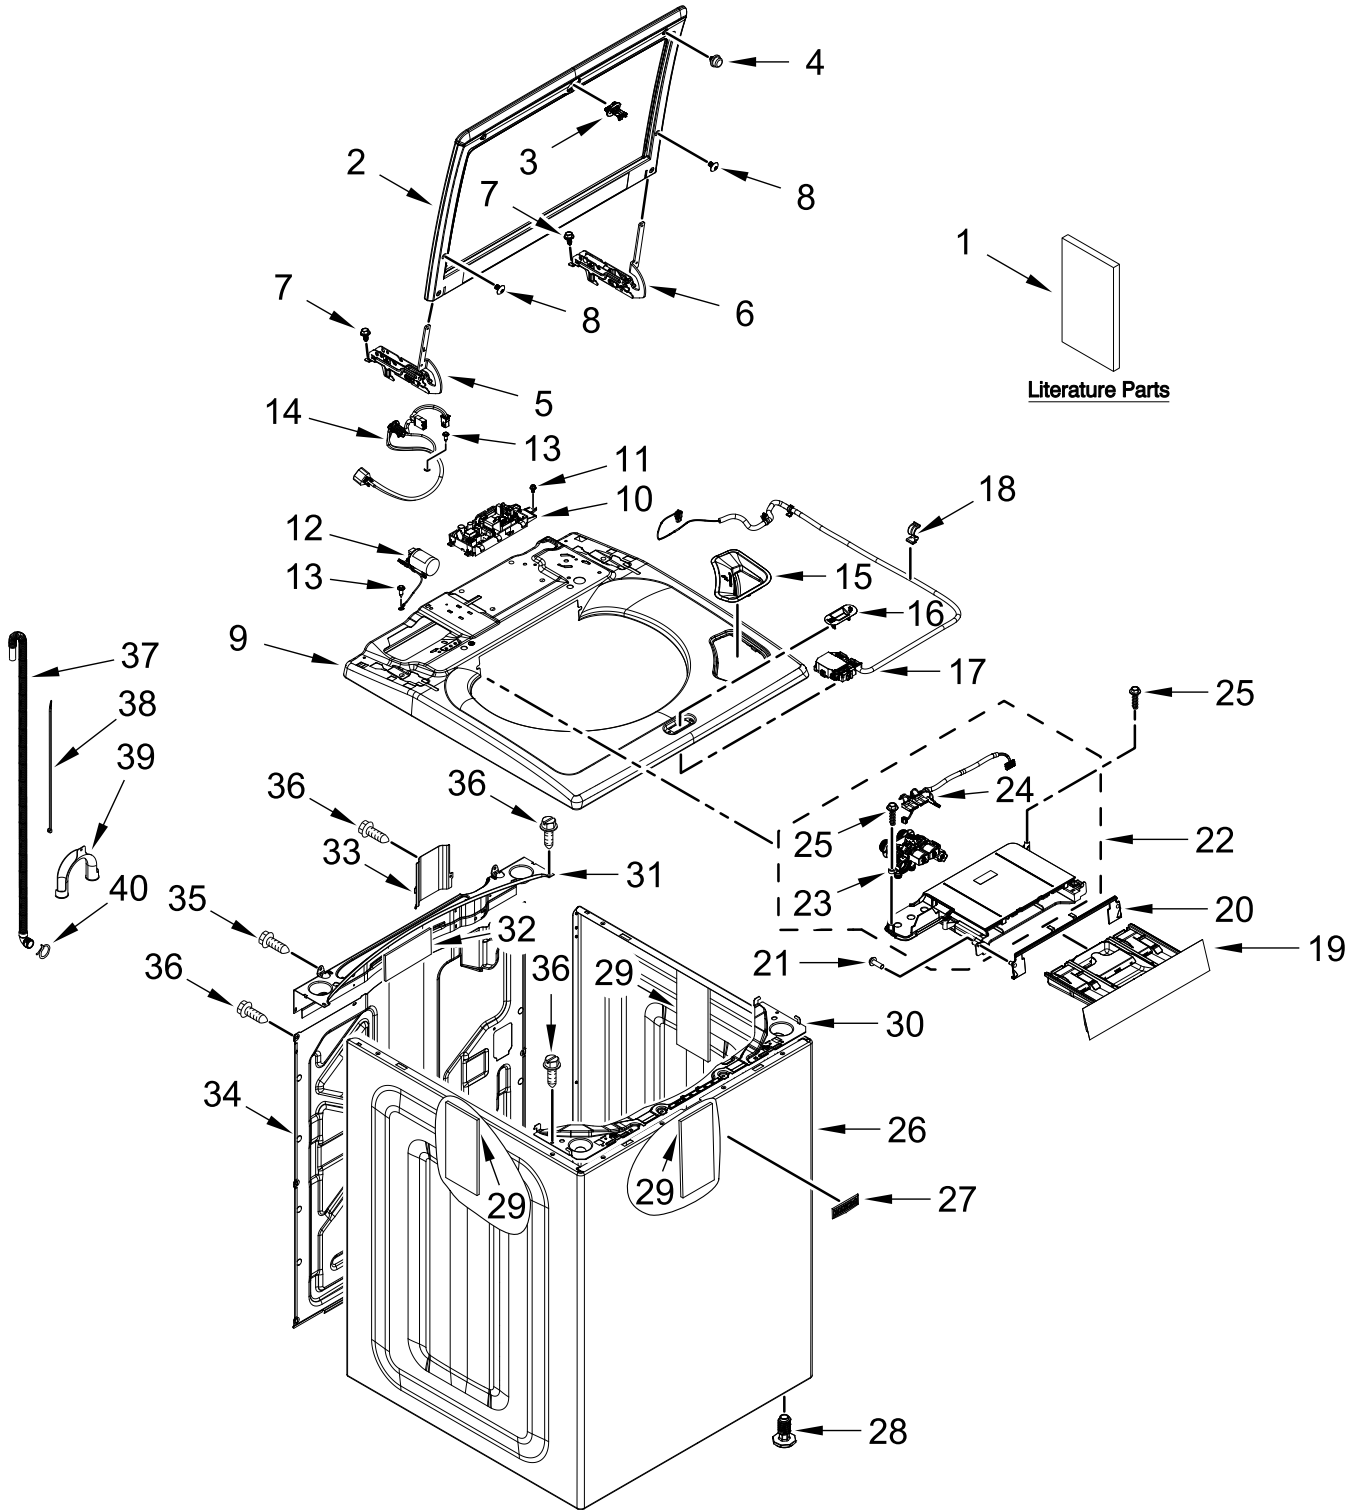

AUTOMATIC WASHER

MODELS:

MVW6200KW2 (White)

TOP AND CABINET PARTS

TOP AND CABINET PARTS

<u>Illus. No.</u>	<u>Part No.</u>	<u>Description</u>	<u>Illus. No.</u>	<u>Part No.</u>	<u>Description</u>	<u>Illus. No.</u>	<u>Part No.</u>	<u>Description</u>
1		Literature Parts	14	W11112935	Power Cord	26		Cabinet
	W11436596	Owners Manual	15		Bezel, Bleach Dispenser		W10676680	White
	W11416400	Energy Guide		W11175757	White	27	W10612925	Badge
	W11416398	Tech Sheet			Bezel, Lid Lock	28	W11179235	Foot Assembly, Leveling
2		Assembly, Lid (Glass)	16	W11215078	White	29	W10688364	Absorber, Impact
	W11113665	Tempest Grey		W11032875	Assembly, Lid Lock	30		Channel, Top Front
3	W11091027	Strike Assembly	17		90016 Clip, Harness		W11384398	White
4	W10631074	Bumper, Lid	18		Assembly, Dispenser Drawer	31	W10512626	Channel, Top Rear
5	W11128305	Hinge, Lid (Left)	19		W10794820 White	32	8564458	Absorber, Impact
6	W11128306	Hinge, Lid (Right)			Assembly, Dispenser Bezel	33	W10676061	Cover, Harness
7	W10142728	Screw	20		W10601841 White	34	W11417173	Panel, Rear
8	W11183686	Screw			21 9740848 Screw	35	W10567155	Screw
9		Top			22 W11198975 Assembly, Dispenser Housing & Inlet Valve	36	W10660565	Screw
	W11126896	White	21	9740848	Screw	37	W10339879	Tie, Cable
10	W11524820	Control Unit Assembly, Machine and Motor	22	W11198975	Assembly, Dispenser Housing & Inlet Valve	38	W11203364	Hose, Outer Drain Assembly
11	693995	Screw	23	W11096268	Valve, Water Inlet	39	W10280024	U-Bend, Drain Hose
12	W11033573	Assembly, Line Filter	24	W11198271	Harness, Valve	40	356138	Clamp, Hose
13	3400076	Screw	25	97787	Screw			

CONSOLE PARTS

CONSOLE PARTS

<u>Illus.</u> <u>No.</u>	<u>Part No.</u>	<u>Description</u>
1	W11406492	Assembly, Fascia
2		Assembly, Control Knob
	W11406489	Chrome

<u>Illus.</u> <u>No.</u>	<u>Part No.</u>	<u>Description</u>
3		Assembly, Console
	W11447379	White
4	8312709	Clip, Console
5	W10298336	Nut, "U"
6	9740848	Screw