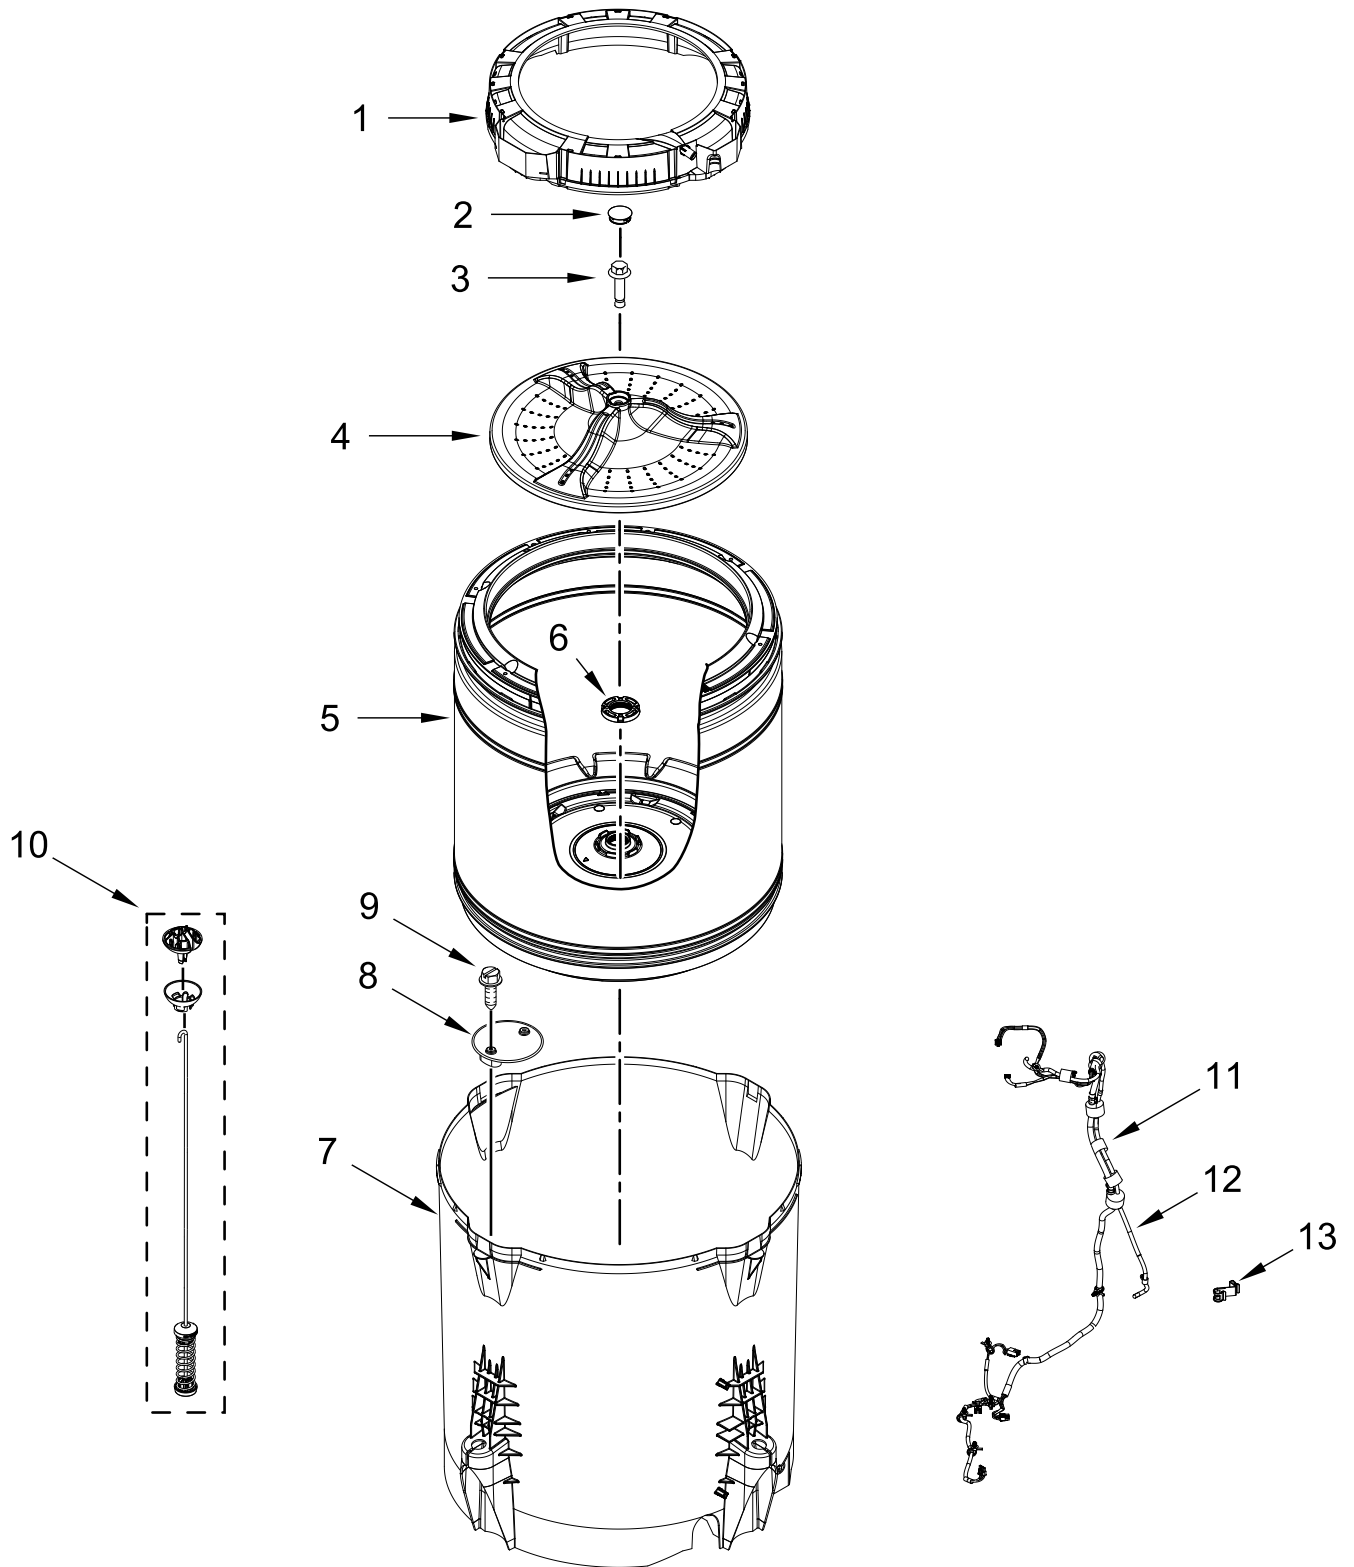

CONSOLE PARTS

CONSOLE PARTS

<u>Illus.</u> <u>No.</u>	<u>Part No.</u>	<u>Description</u>
1	W11406492	Assembly, Fascia
2		Assembly, Control Knob
	W11406489	Chrome

<u>Illus.</u> <u>No.</u>	<u>Part No.</u>	<u>Description</u>
3		Assembly, Console
	W11447379	White
4	8312709	Clip, Console
5	W10298336	Nut, "U"
6	9740848	Screw

<u>Illus.</u> <u>No.</u>	<u>Part No.</u>	<u>Description</u>
7	W11414312	Harness, UI
8	W11374900	Encoder Assembly
9	8540727	Screw
10	W11129559	Panel, Console Rear
11	W10660565	Screw

BASKET AND TUB PARTS

BASKET AND TUB PARTS

<u>Illus.</u> <u>No.</u>	<u>Part No.</u>	<u>Description</u>	<u>Illus.</u> <u>No.</u>	<u>Part No.</u>	<u>Description</u>	<u>Illus.</u> <u>No.</u>	<u>Part No.</u>	<u>Description</u>
1	W11094300	Tub Ring	8	W11089264	Filter, Drain Pump	12	W10590949	Hose, Pressure Switch
2	W10609549	Cap, Impeller	9	8533928	Screw	13	W11284522	Clip, Harness
3	W10625252	Screw	10	W11171694	Damper Assembly, Tub Suspension (Set Of 4-Includes Suspension Bushings and Suspension Balls)			
4	W10834917	Impeller (Washplate)						
5	W11459626	Basket Assembly						
6	W11183985	Basket, Lock Nut						
7	W11219115	Tub	11	W11405459	Harness, Lower			