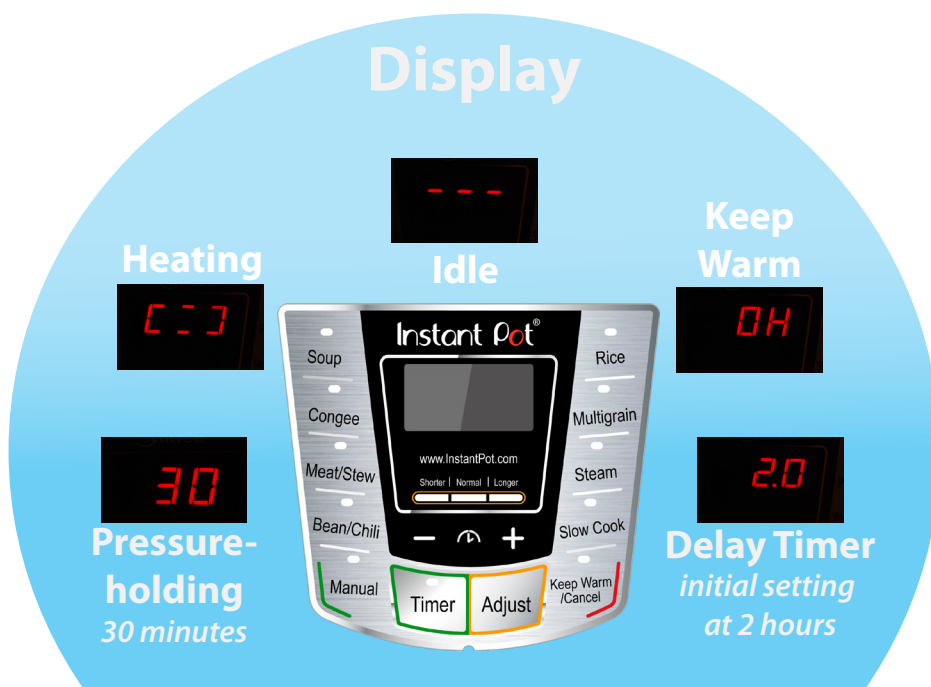

Instant Pot Quick Reference Guide

READ USER GUIDE BEFORE USE

Key Sequences

Normal Sequences (Default)

Display shows Idle, Heating, Pressure-holding and Keep Warm.

With Options

Pre-Defined Function Key	Option Key (Step 1)	Option Key (Step 2)	Display
Soup/Congee/Stew/Bean	Adjust		Shorter/Normal/Longer light on
	Timer	+ or -	Delay time shown in hours
Rice/Multigrain	Timer	+ or -	Delay time shown in hours
Steam/Manual/Slow Cook	+ or -		Pressure-holding time shown in minutes
Keep Warm/Cancel	Adjust		Shorter/Normal/Longer light on