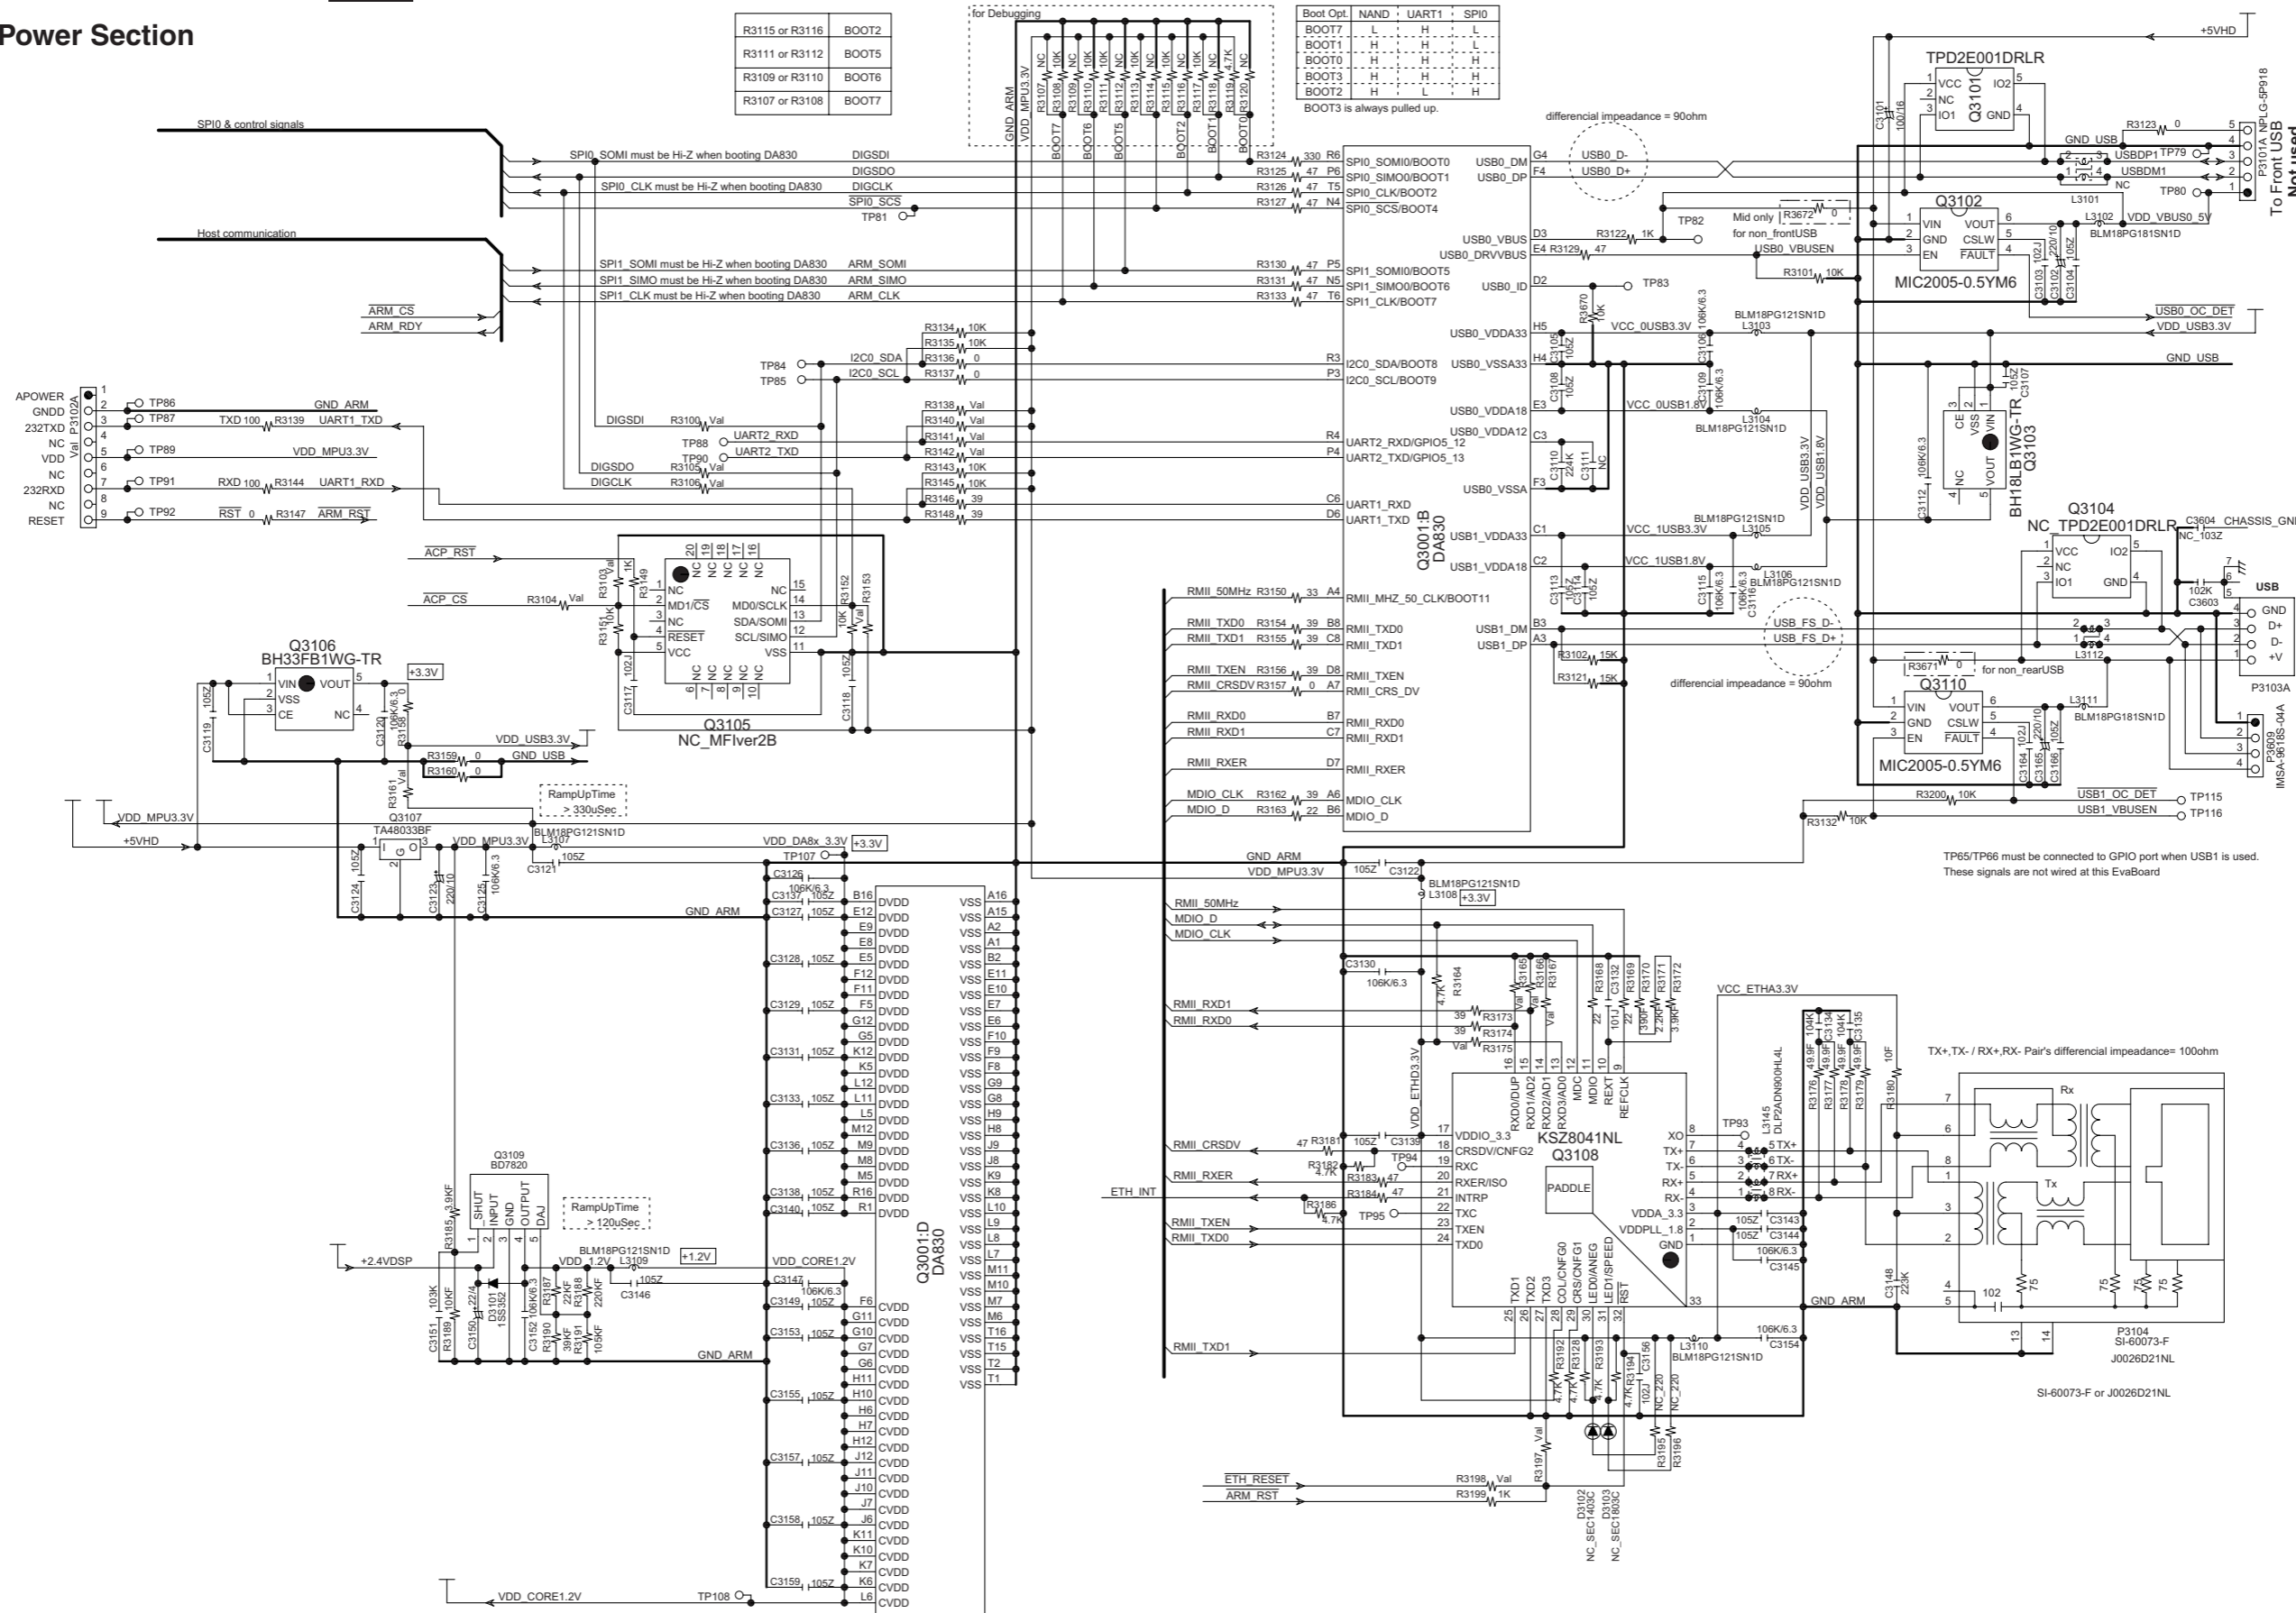

SCHEMATIC DIAGRAM-13 U023 HDMI CIRCUIT PC BOARD BAHDM-0132-6

NET/USB Power Section

1

2

3

4

5