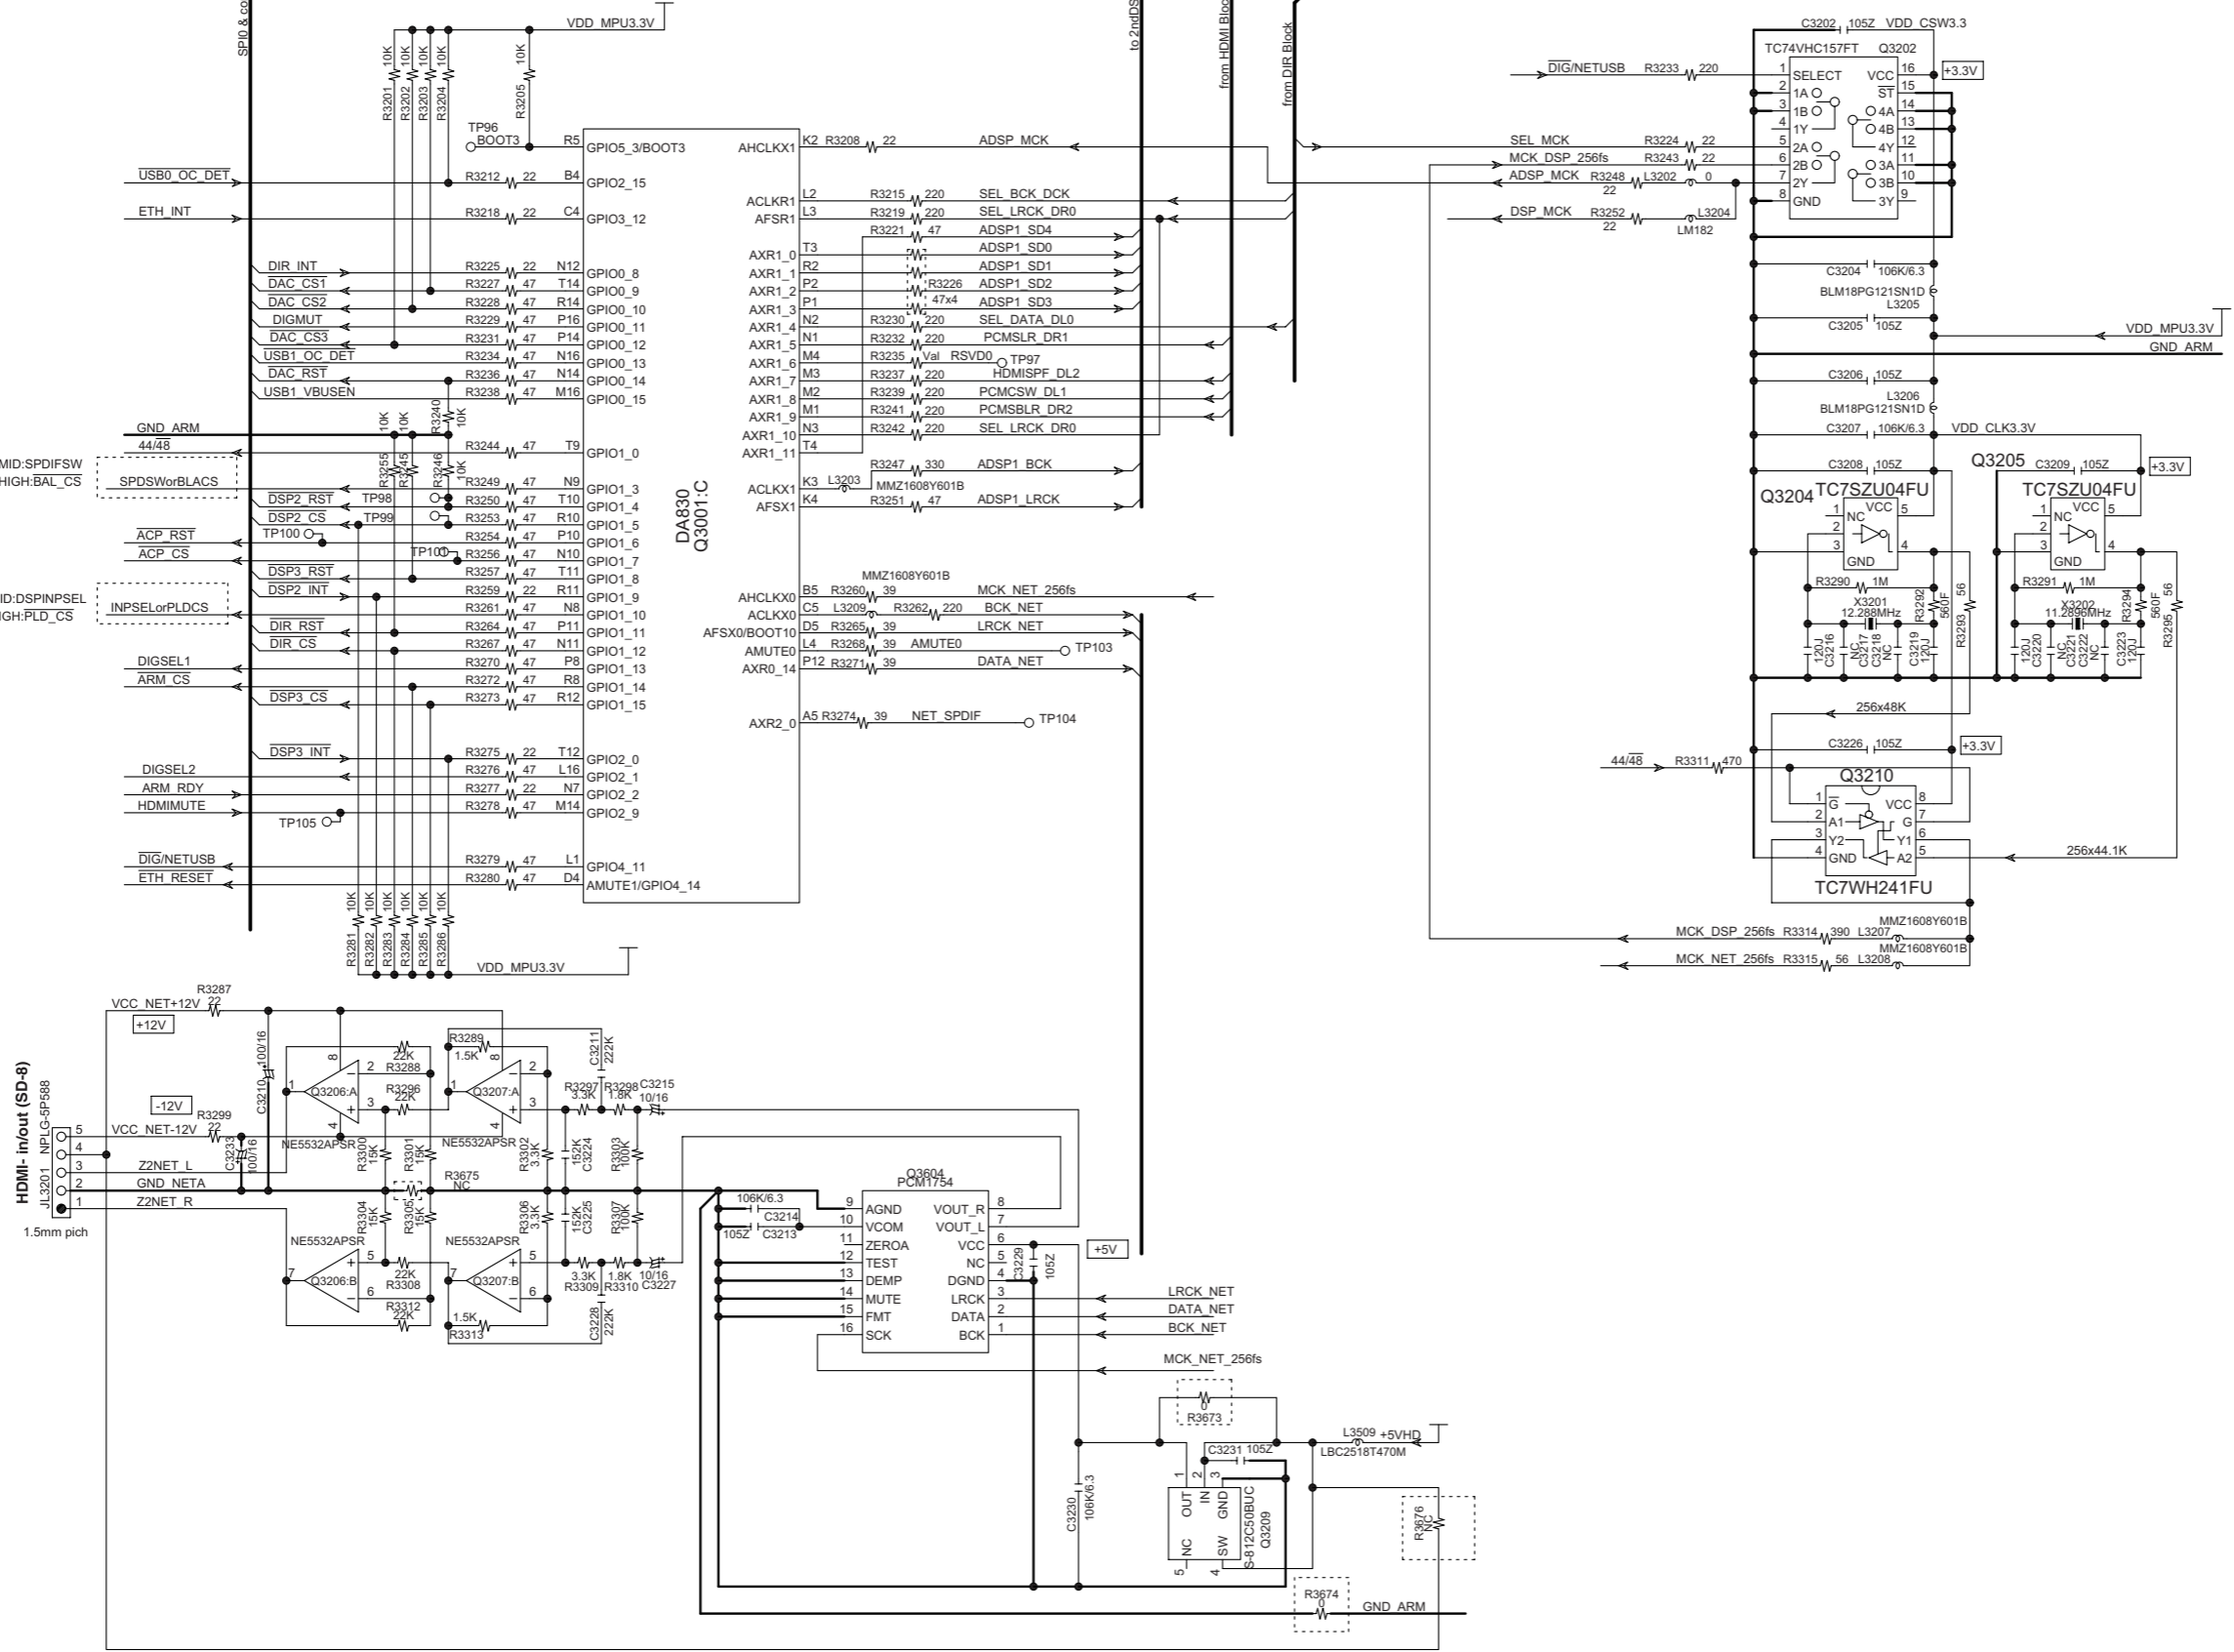

SCHEMATIC DIAGRAM-12 U023 HDMI CIRCUIT PC BOARD BAHDM-0132-5

NET/USB ZONE2 Section

1

2

3

4

5

SPI0 & control signals

to 2nd DSP

from HDMI Block

from DIR Block