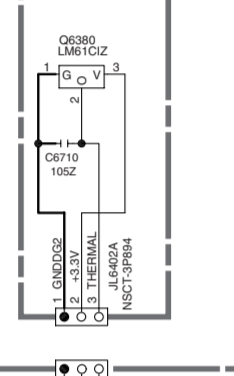

U003 THERMISTOR PC BOARD BAETC-0074

To Speaker terminal PC board BATHM-0083 (SD-4)

FROM TRANSFORMER

From BAASP-0073