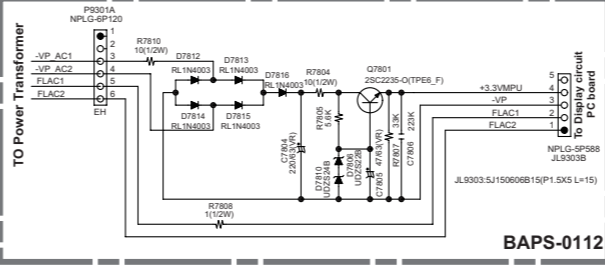

U016 FL Power supply PC board BAPS-0112