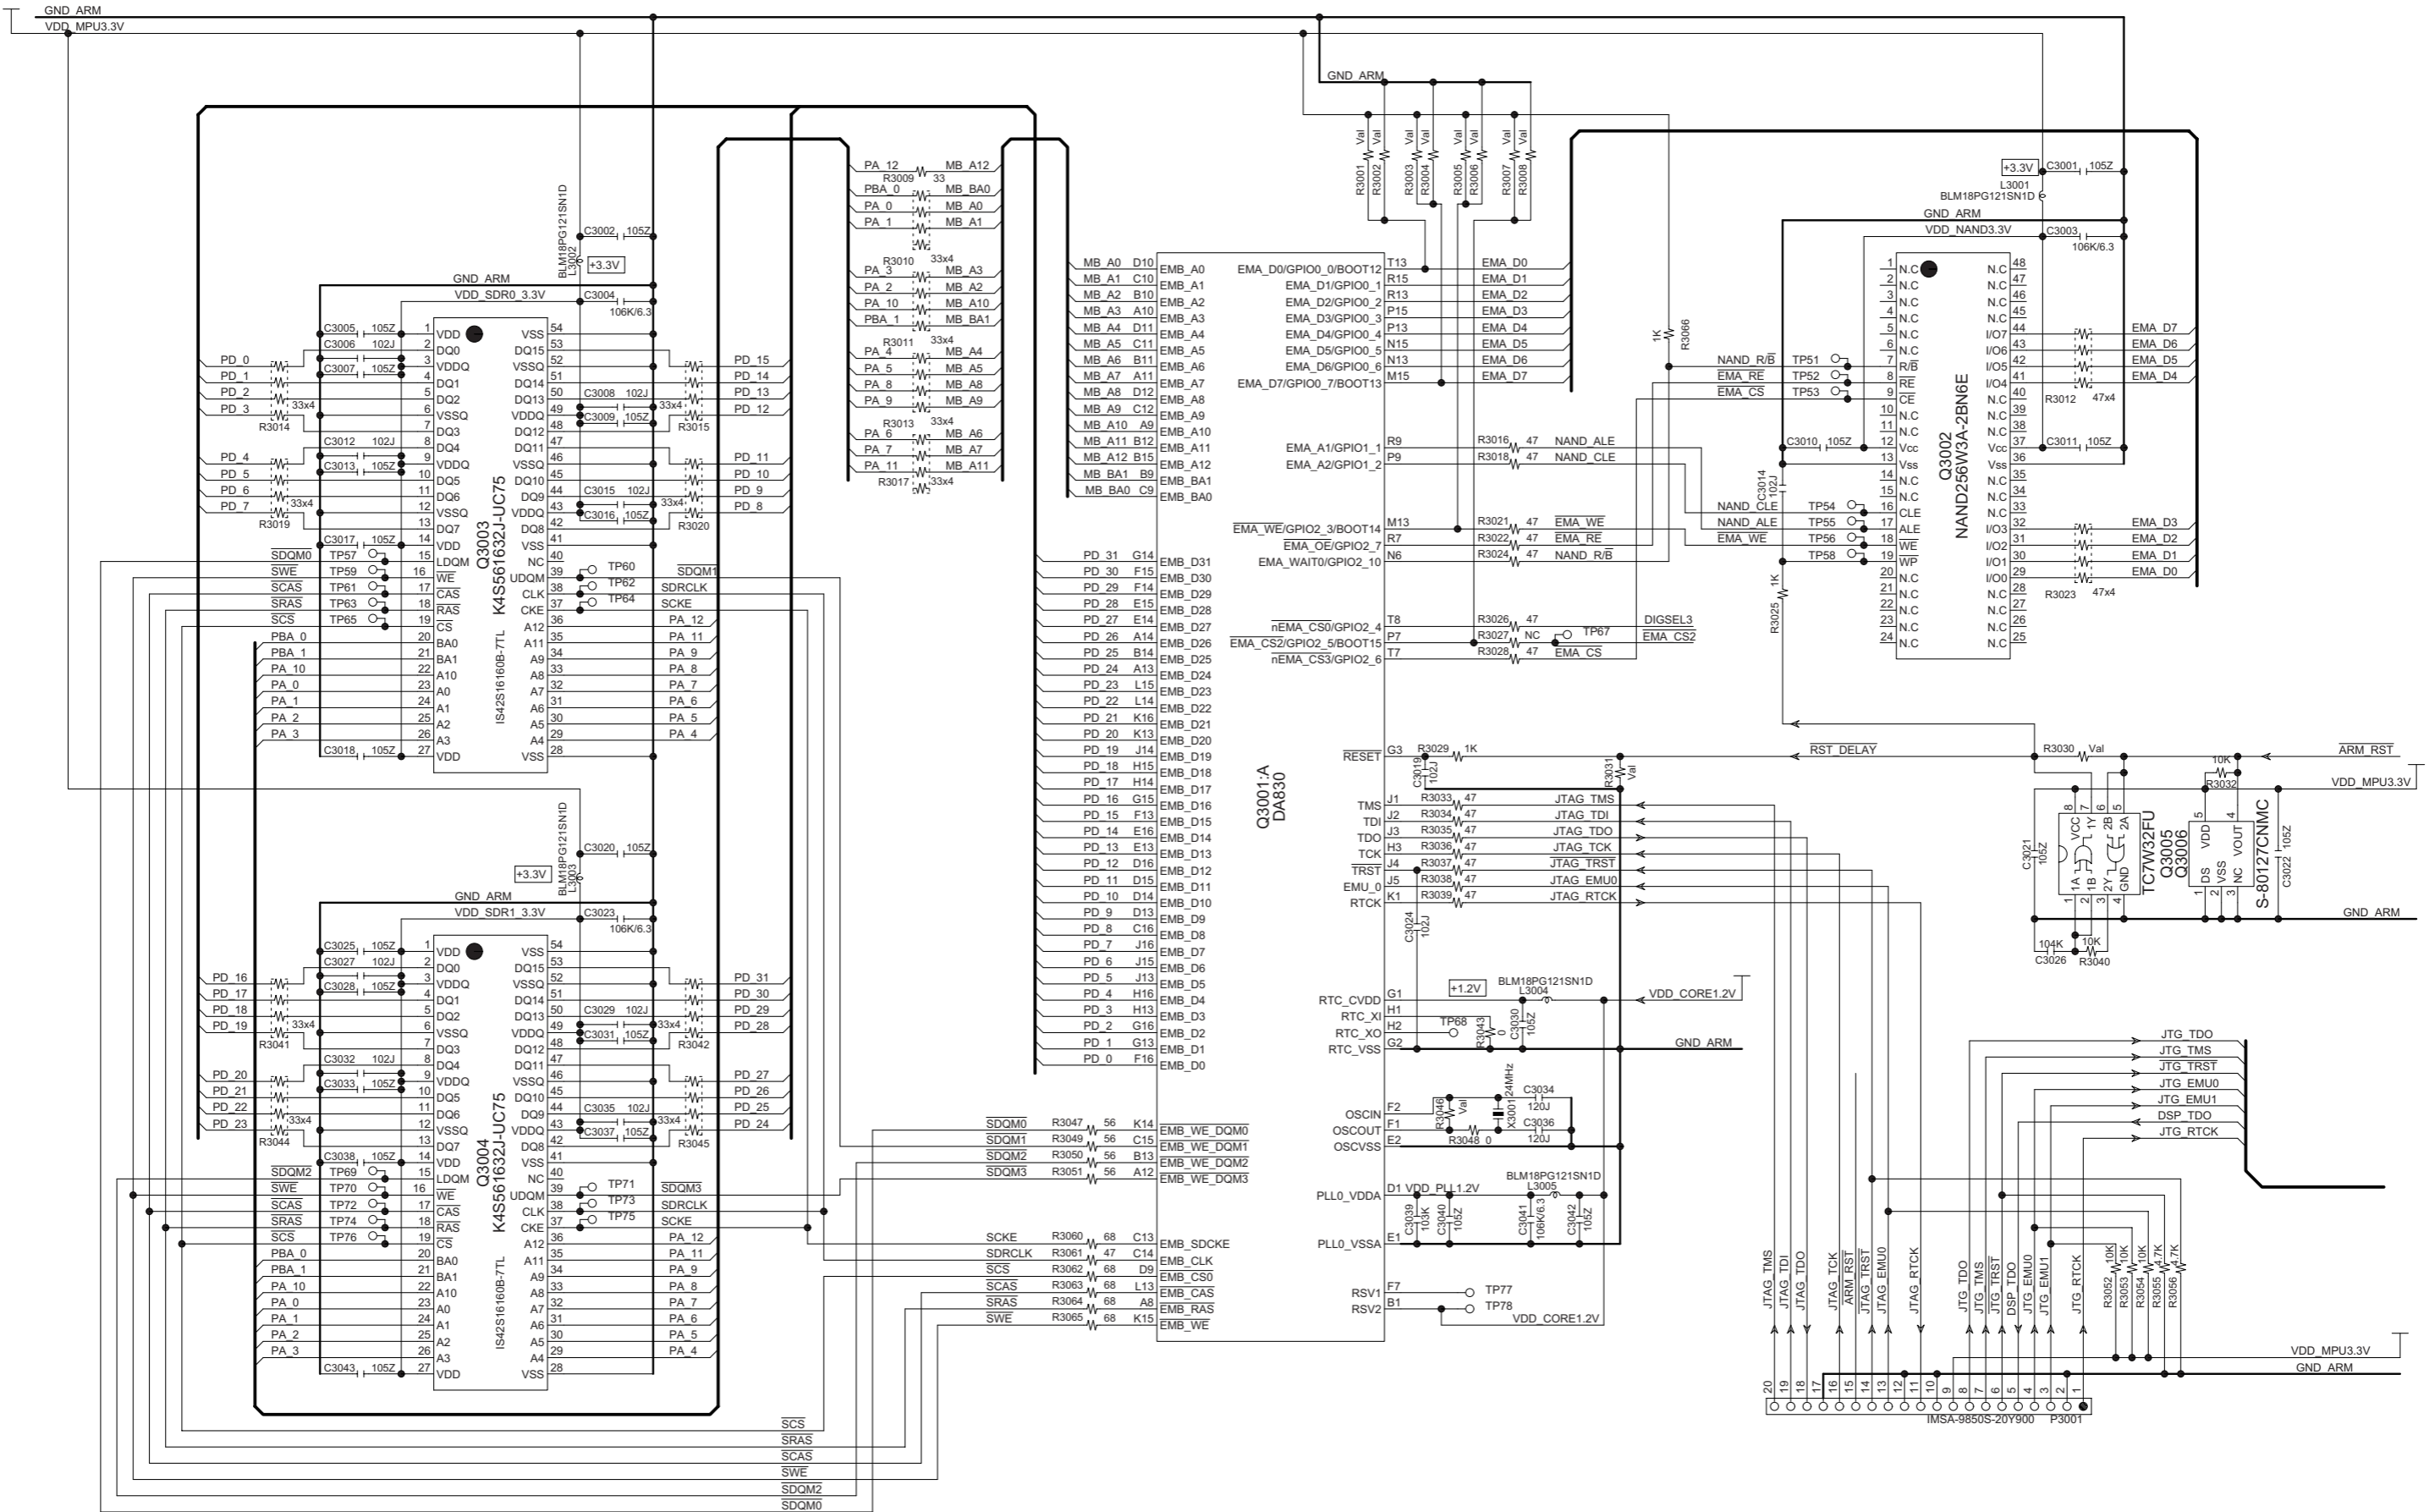

SCHEMATIC DIAGRAM-14
DSP MEMORY SECTION

U023 HDMI CIRCUIT PC BOARD BAHDM-0132-7

1

2

3

4

5