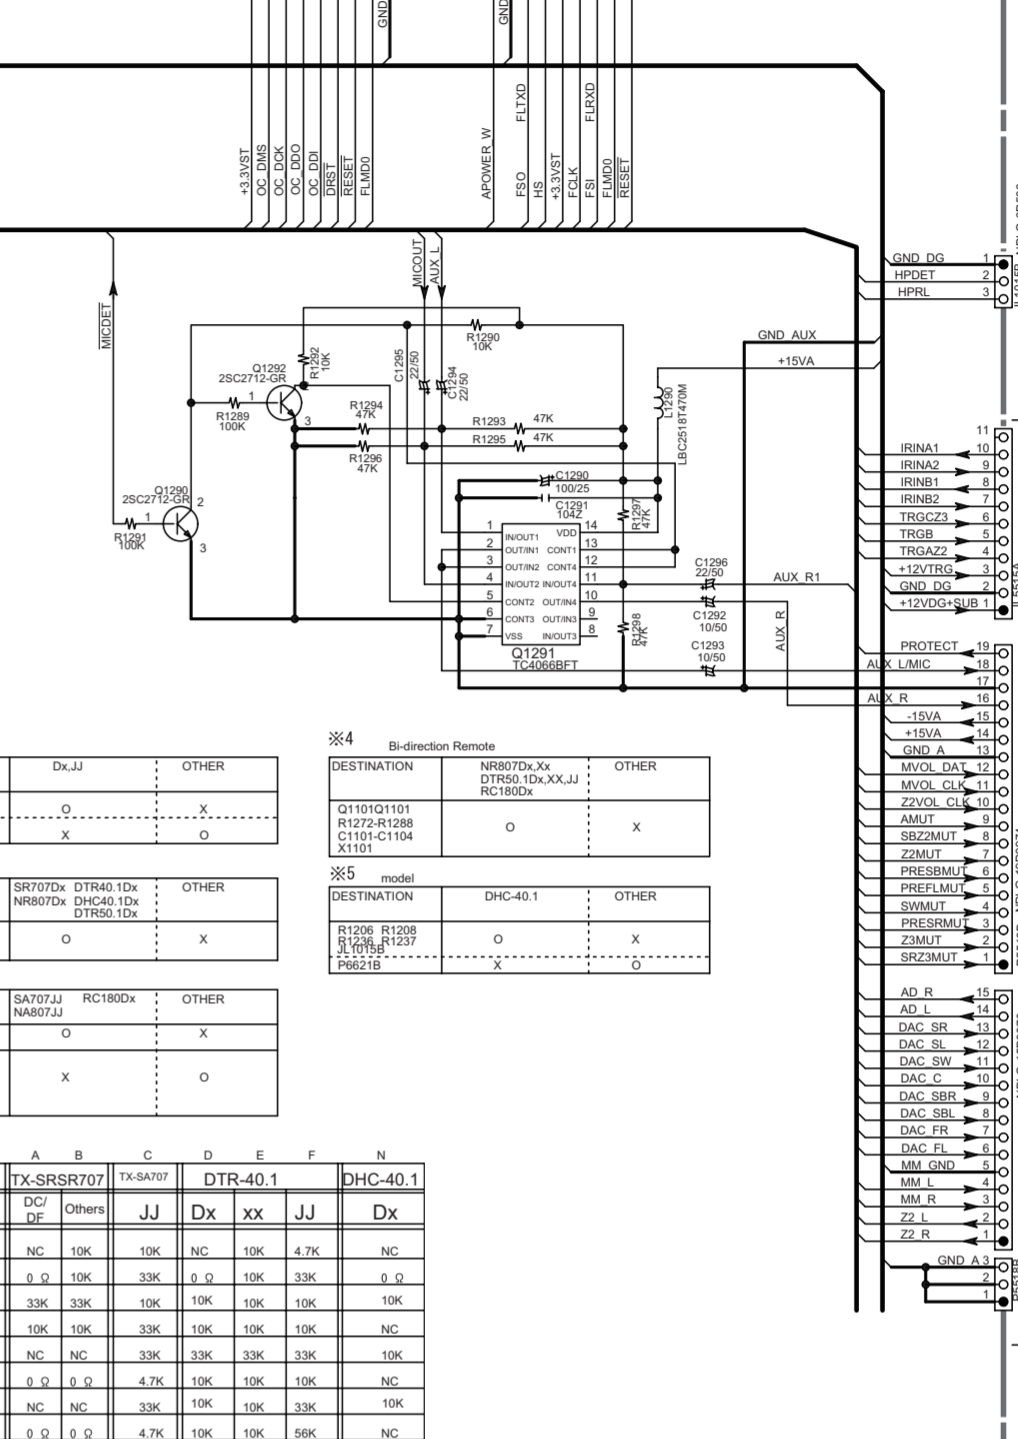

BACPU-0100

※1 RDS

DESTINATION	Dx,JJ	OTHER
R1058 R1220		X
R1065 R1199	X	

※2 SIRIUS

DESTINATION	SR707x	DTR40.1Dx	OTHER
R1114 R1116		X	
R1118	O	X	

※3 IR IN

DESTINATION	SA707J	RC180Dx	OTHER
R1247	O	X	
U1100	X	X	

※4 Bi-direction Remote

DESTINATION	N870Dx	DTR50.1Dx	OTHER
Q1100/1101		X	
R1272/R1288	O	X	

MODEL	A	B	C	D	E	F	N
TYPE	DC	De	Others	JJ	Dx	xx	JJ
BAND	u	R1159	NC	10K	10K	NC	10K
INT1	u	R1180	0	0	10K	33K	0
INT2	u	R1158	10K	10K	33K	10K	10K
INT3	u	R1155	NC	NC	NC	33K	33K