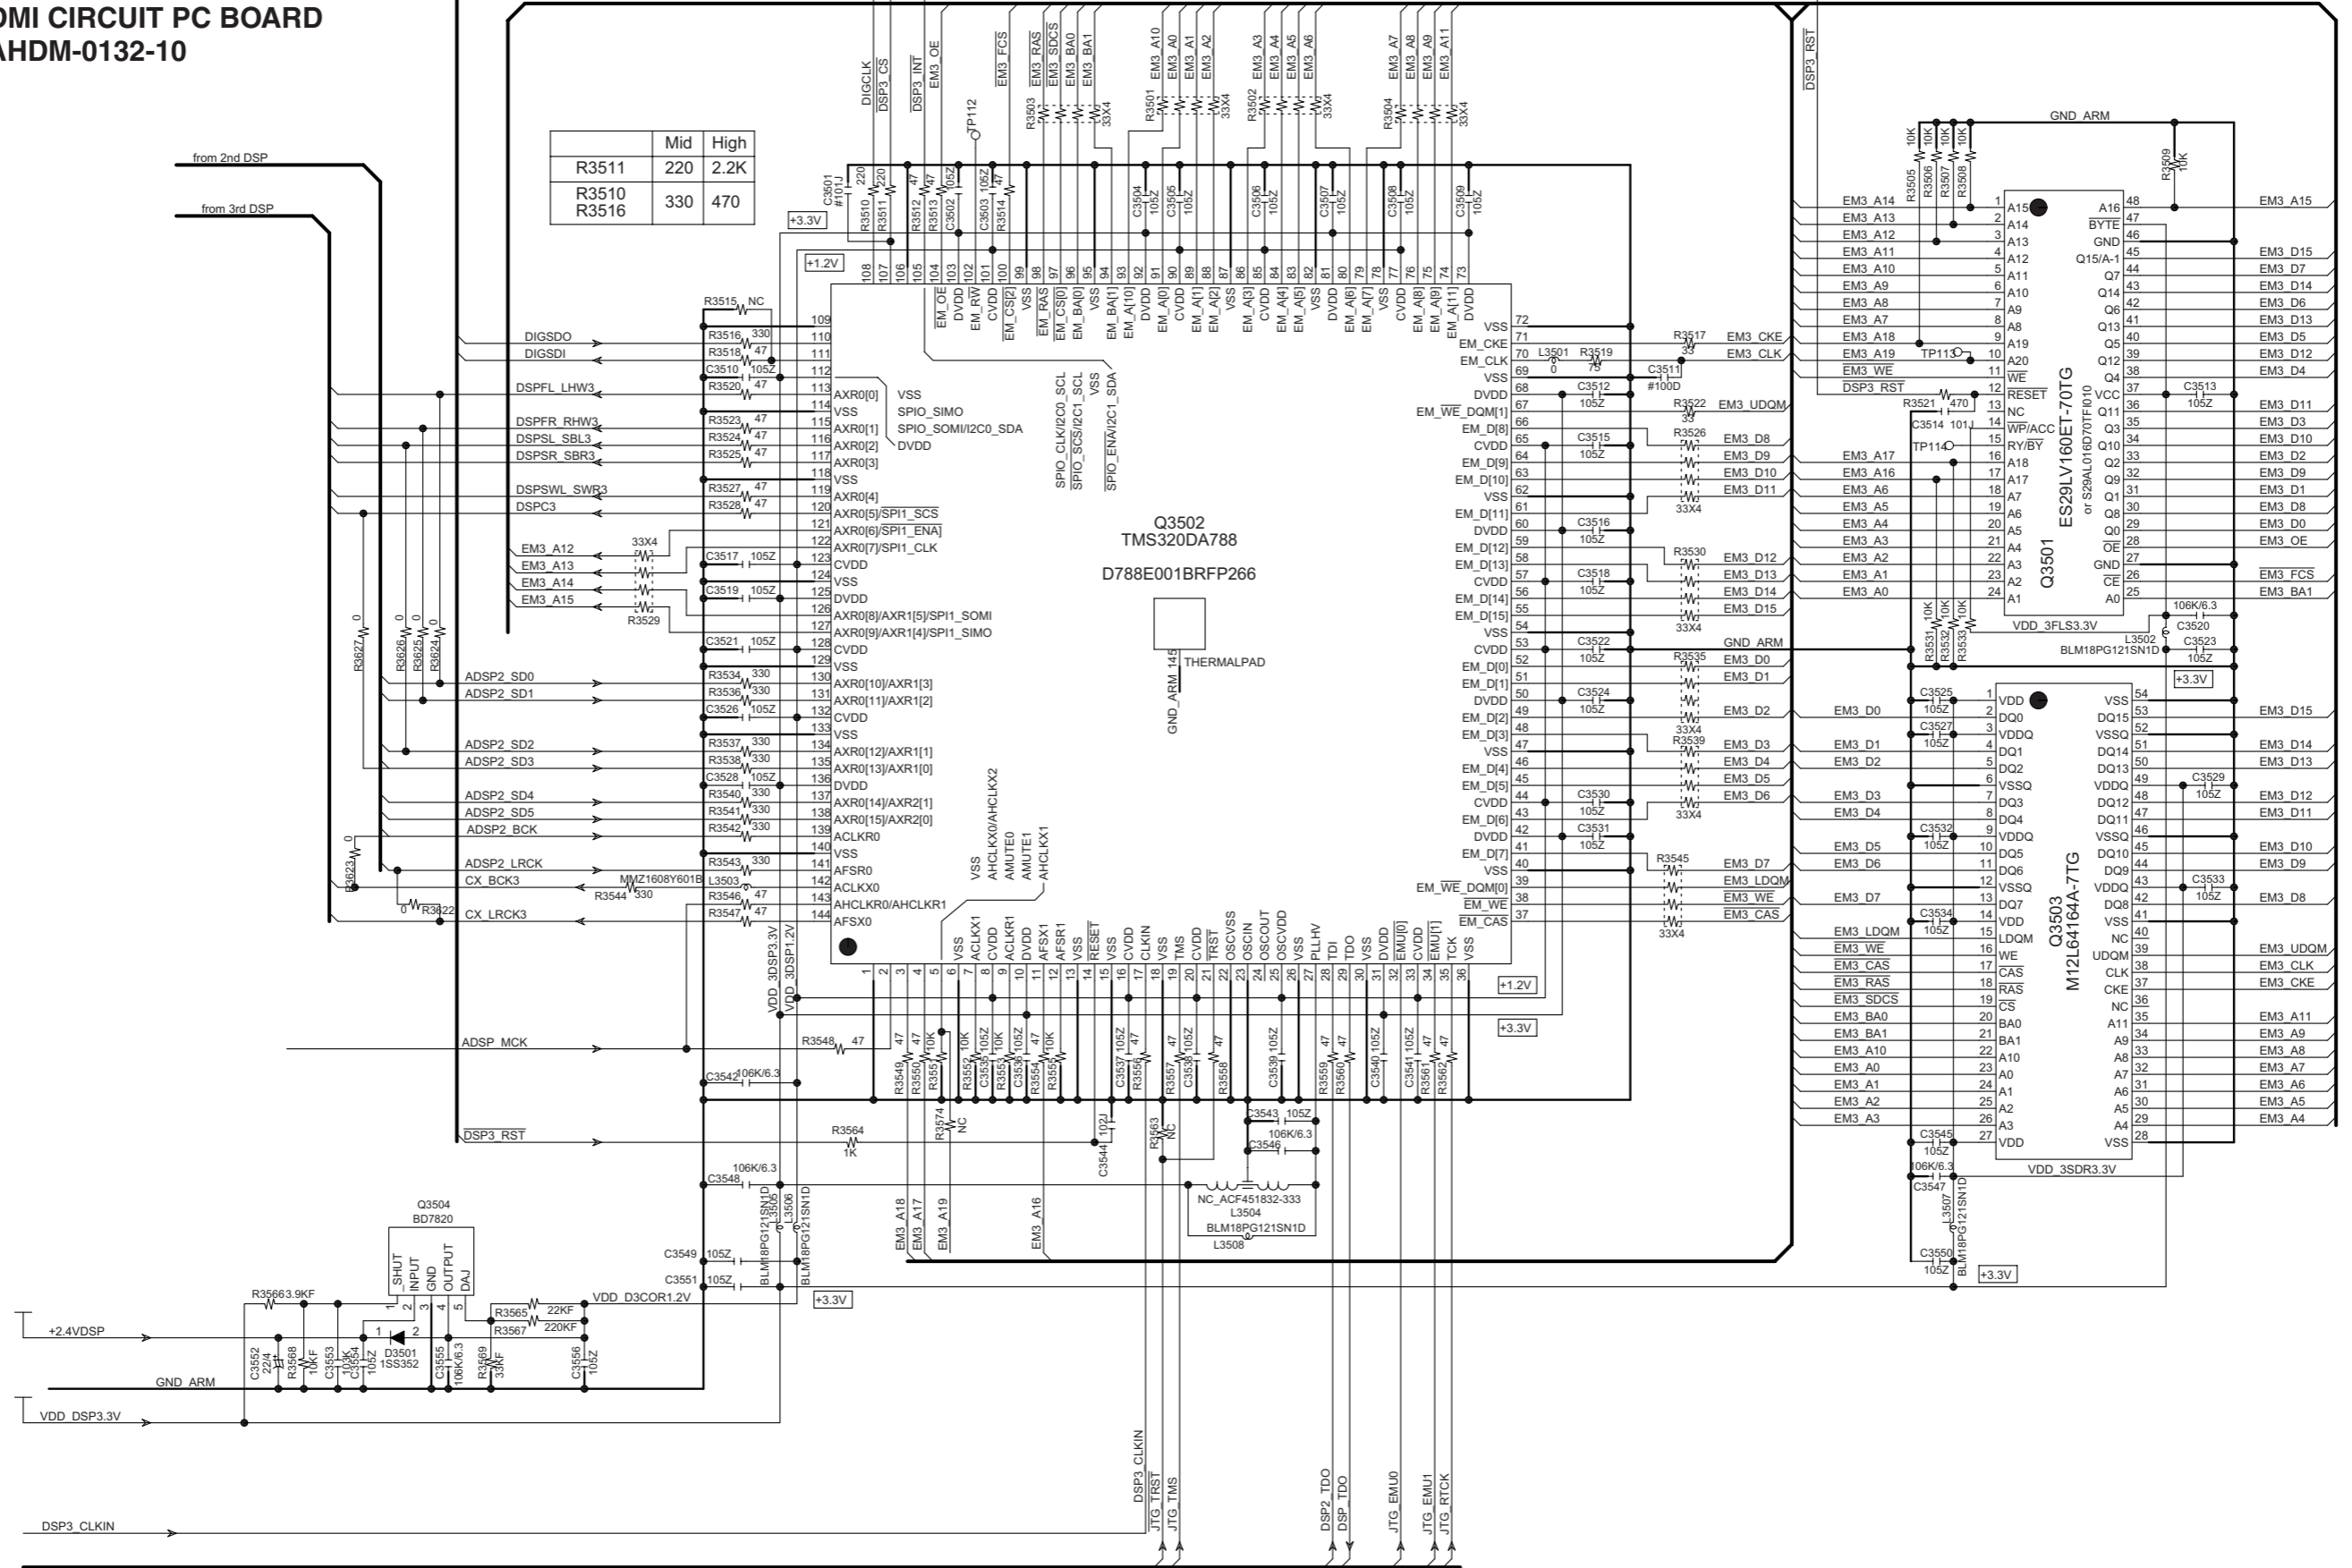

SCHEMATIC DIAGRAM-17 3RD DSP SECTION

U023 HDMI CIRCUIT PC BOARD BAHDM-0132-10

SPIO & control signals

	Mid	High
R3511	220	2.2K
R3510 R3516	330	470

1

2

3

4

5