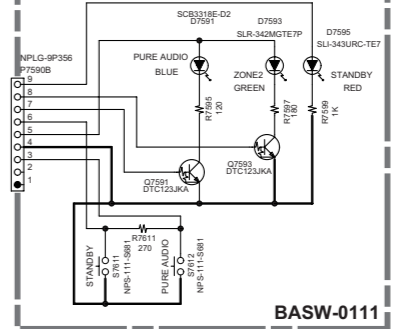

U015 Standby switch PC board BASW-0111