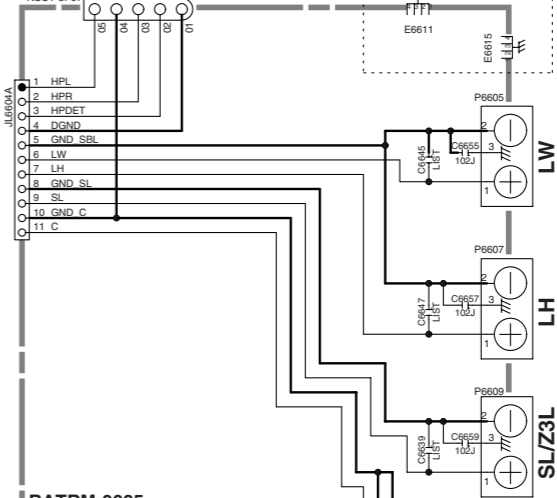

AREA-4

U007 SPEAKER TERMINAL-2 PC BOARD

U008 CENTER SPEAKER TERMINAL PC BOARD

U006 PRIMARY POWER SUPPLY PC BOARD BAPS-0084