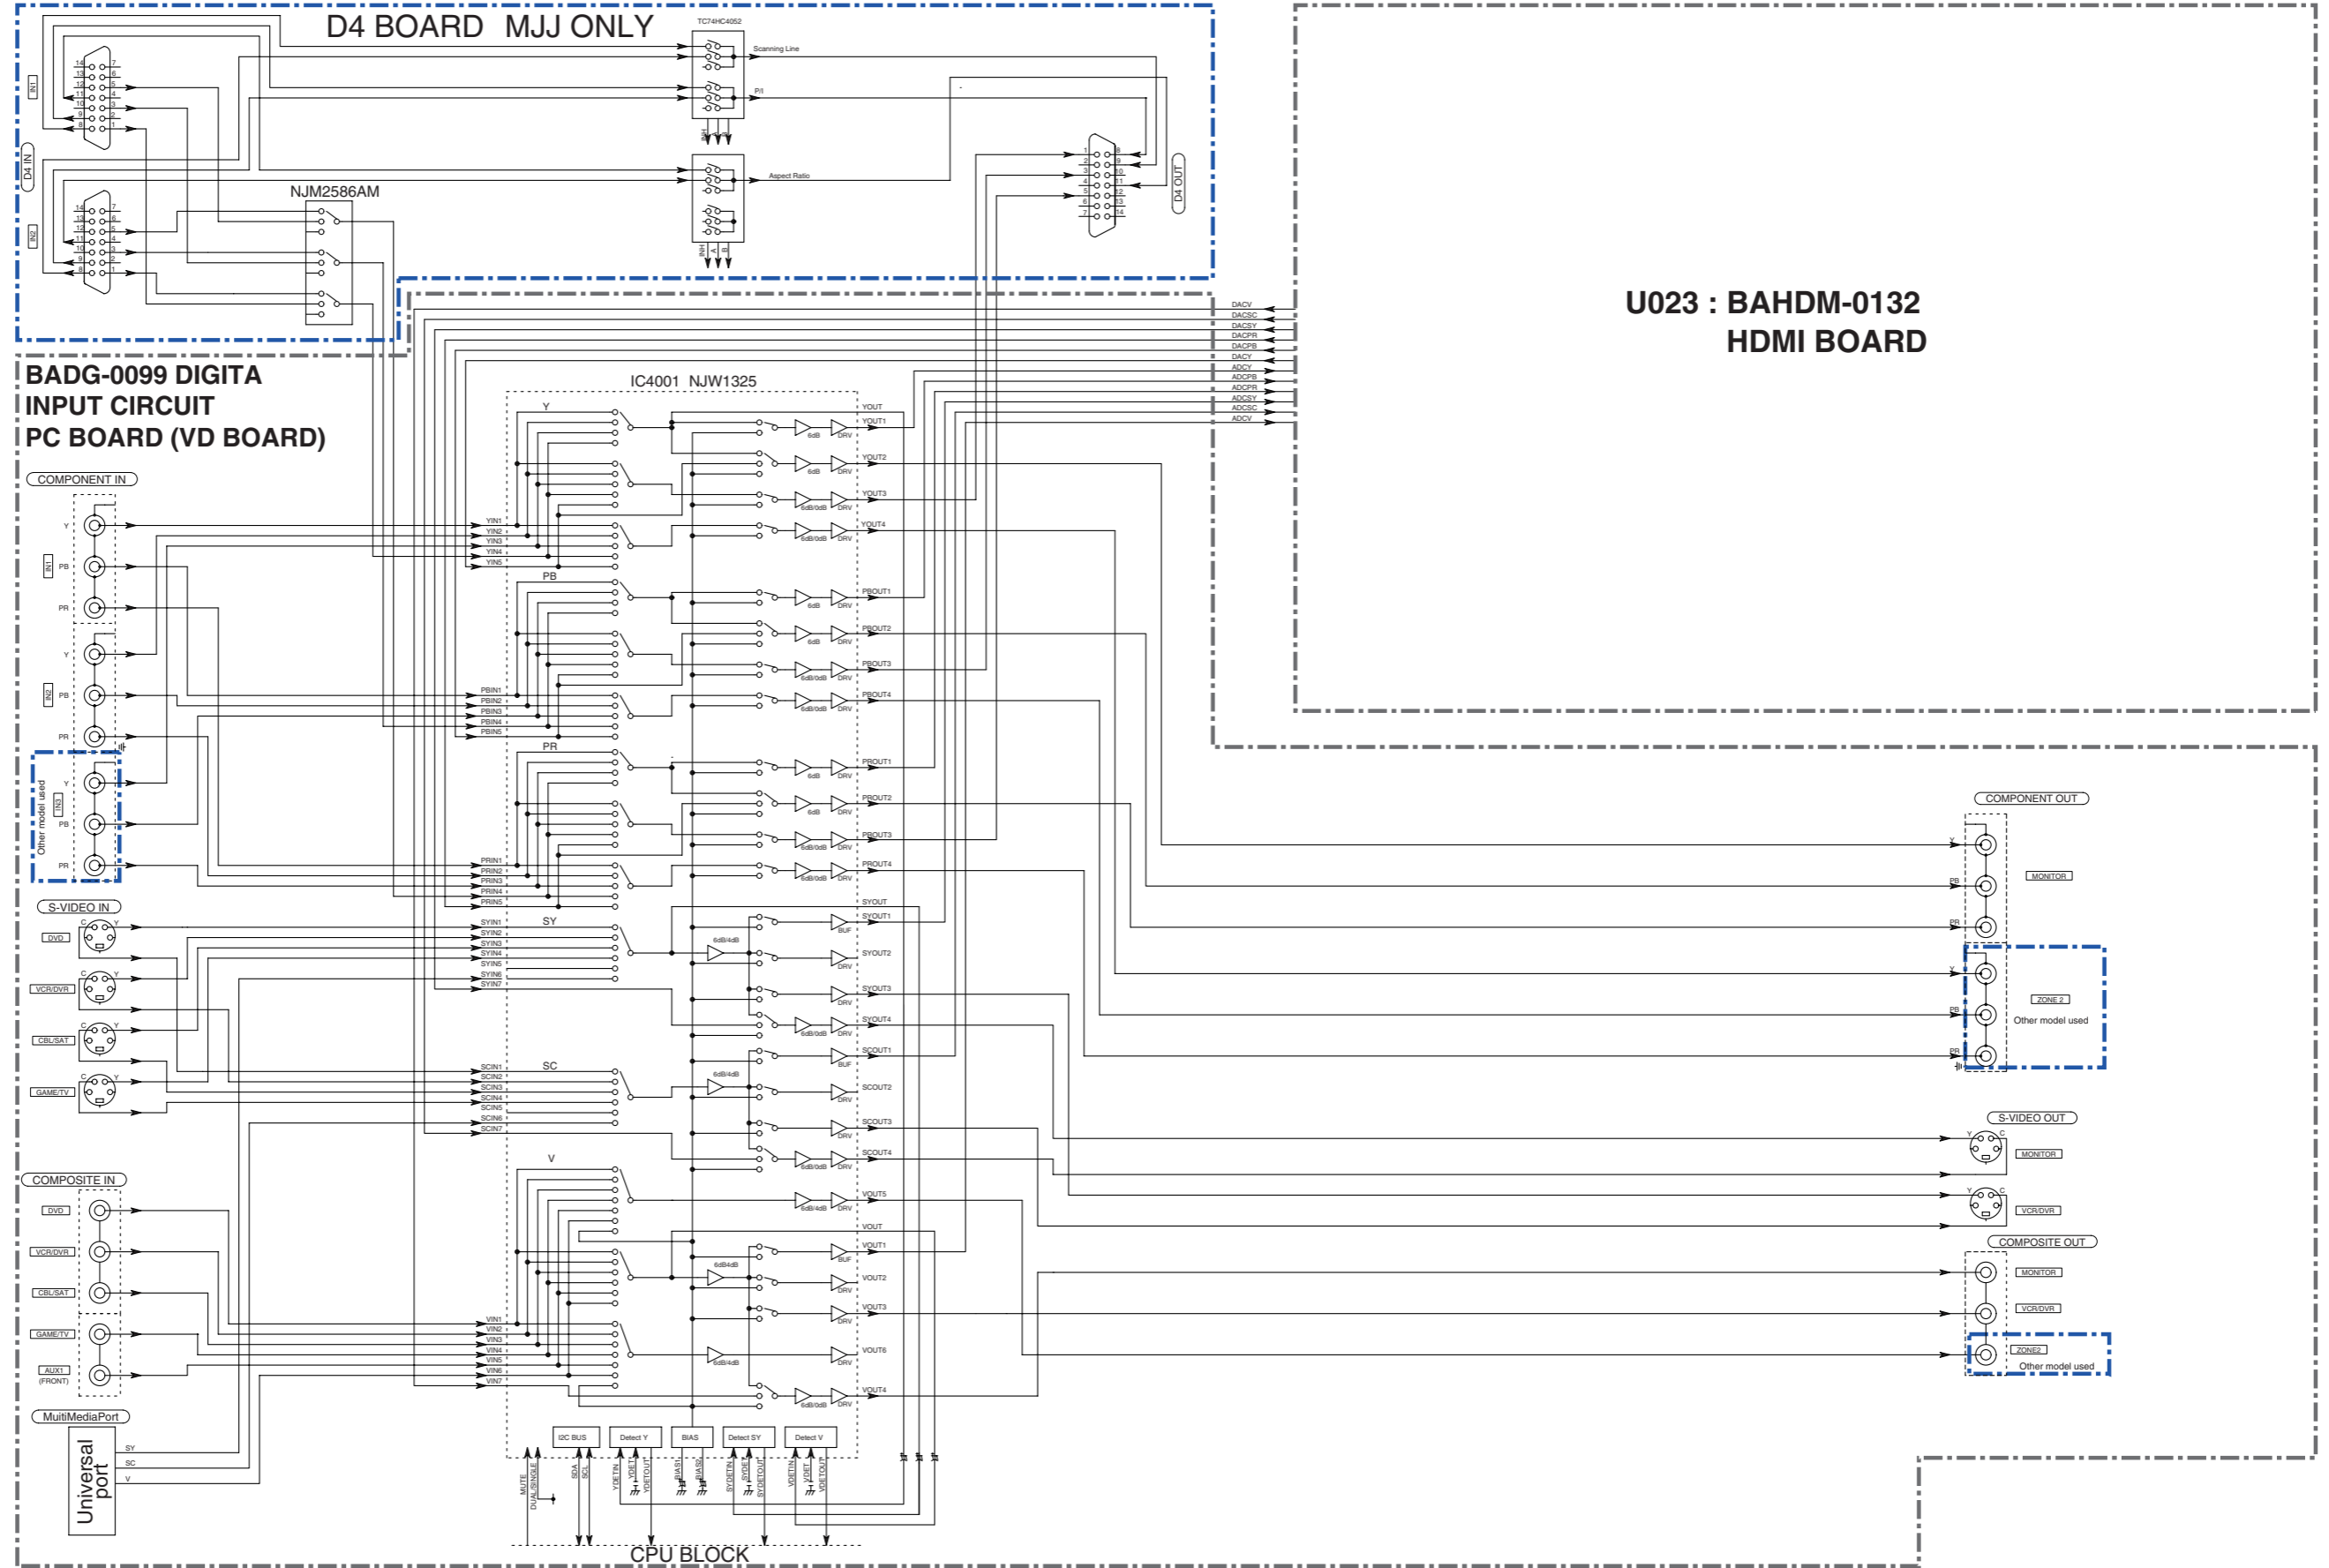

BLOCK DIAGRAM-2
VIDEO SECTION

2009 Mid RCV VIDEO BLK