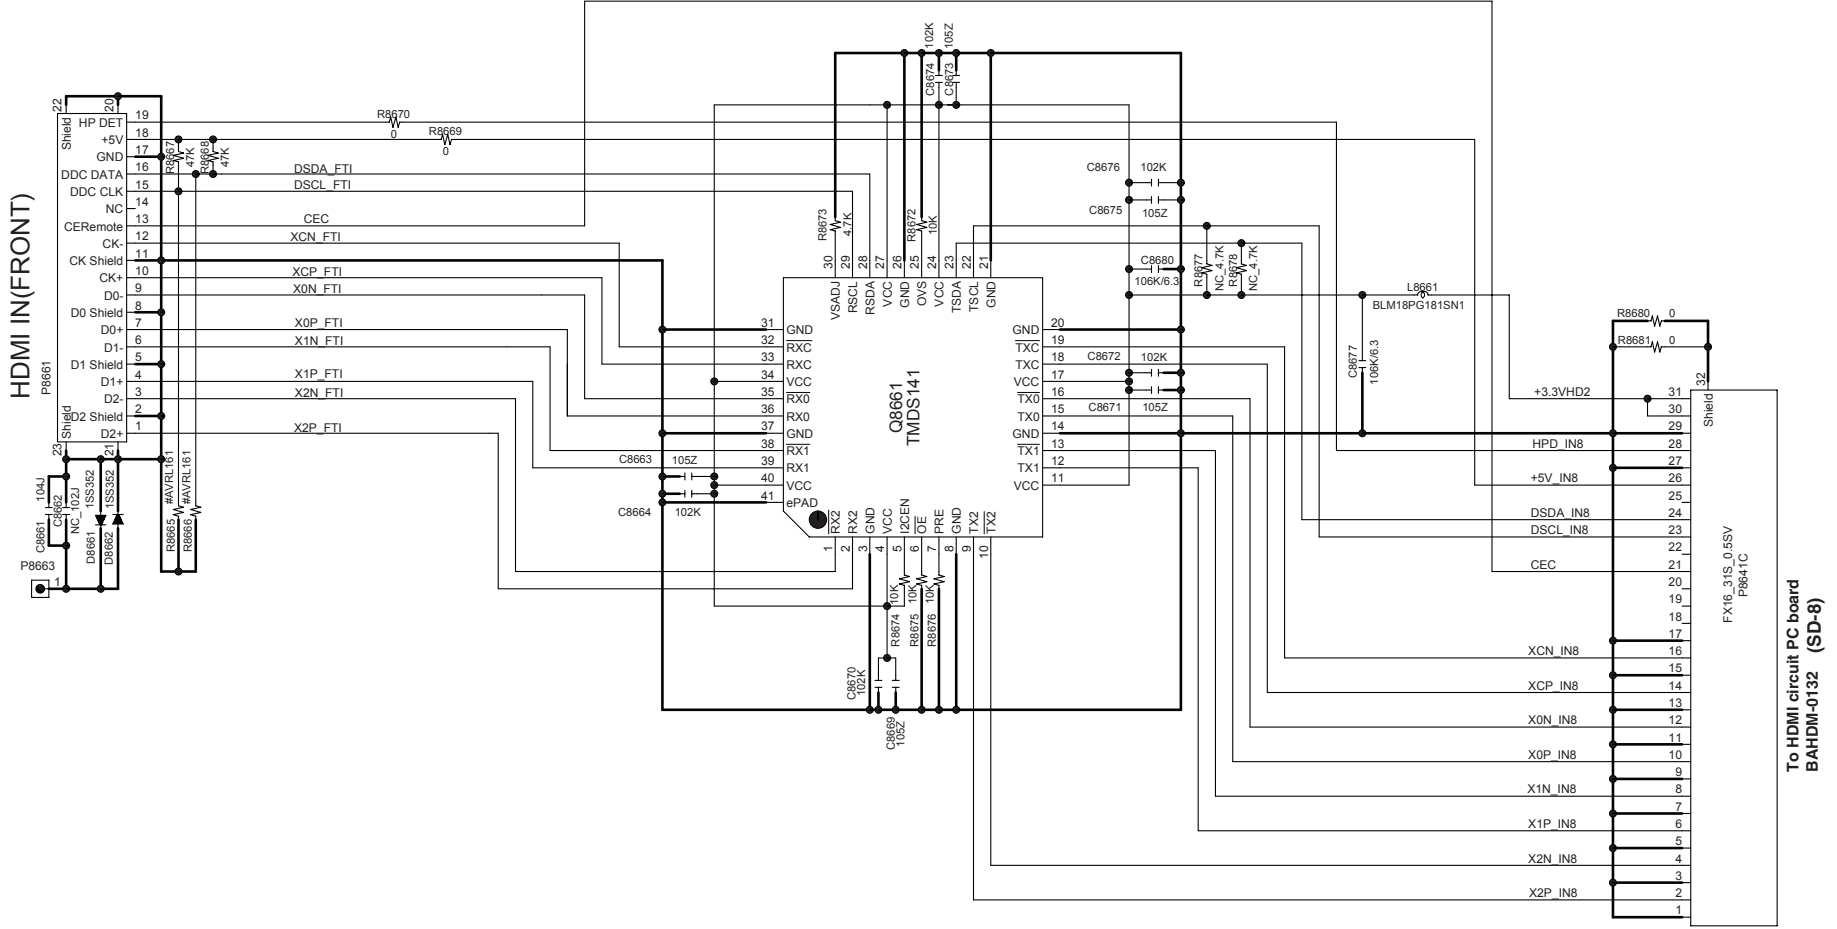

# SCHEMATIC DIAGRAM-19

**U024 FRONT HDMI TERMINAL PC BOARD**  
**BAHDM-0290**

1

2

3

4

To HDMI circuit PC board  
BAHDM-0132 (SD-8)