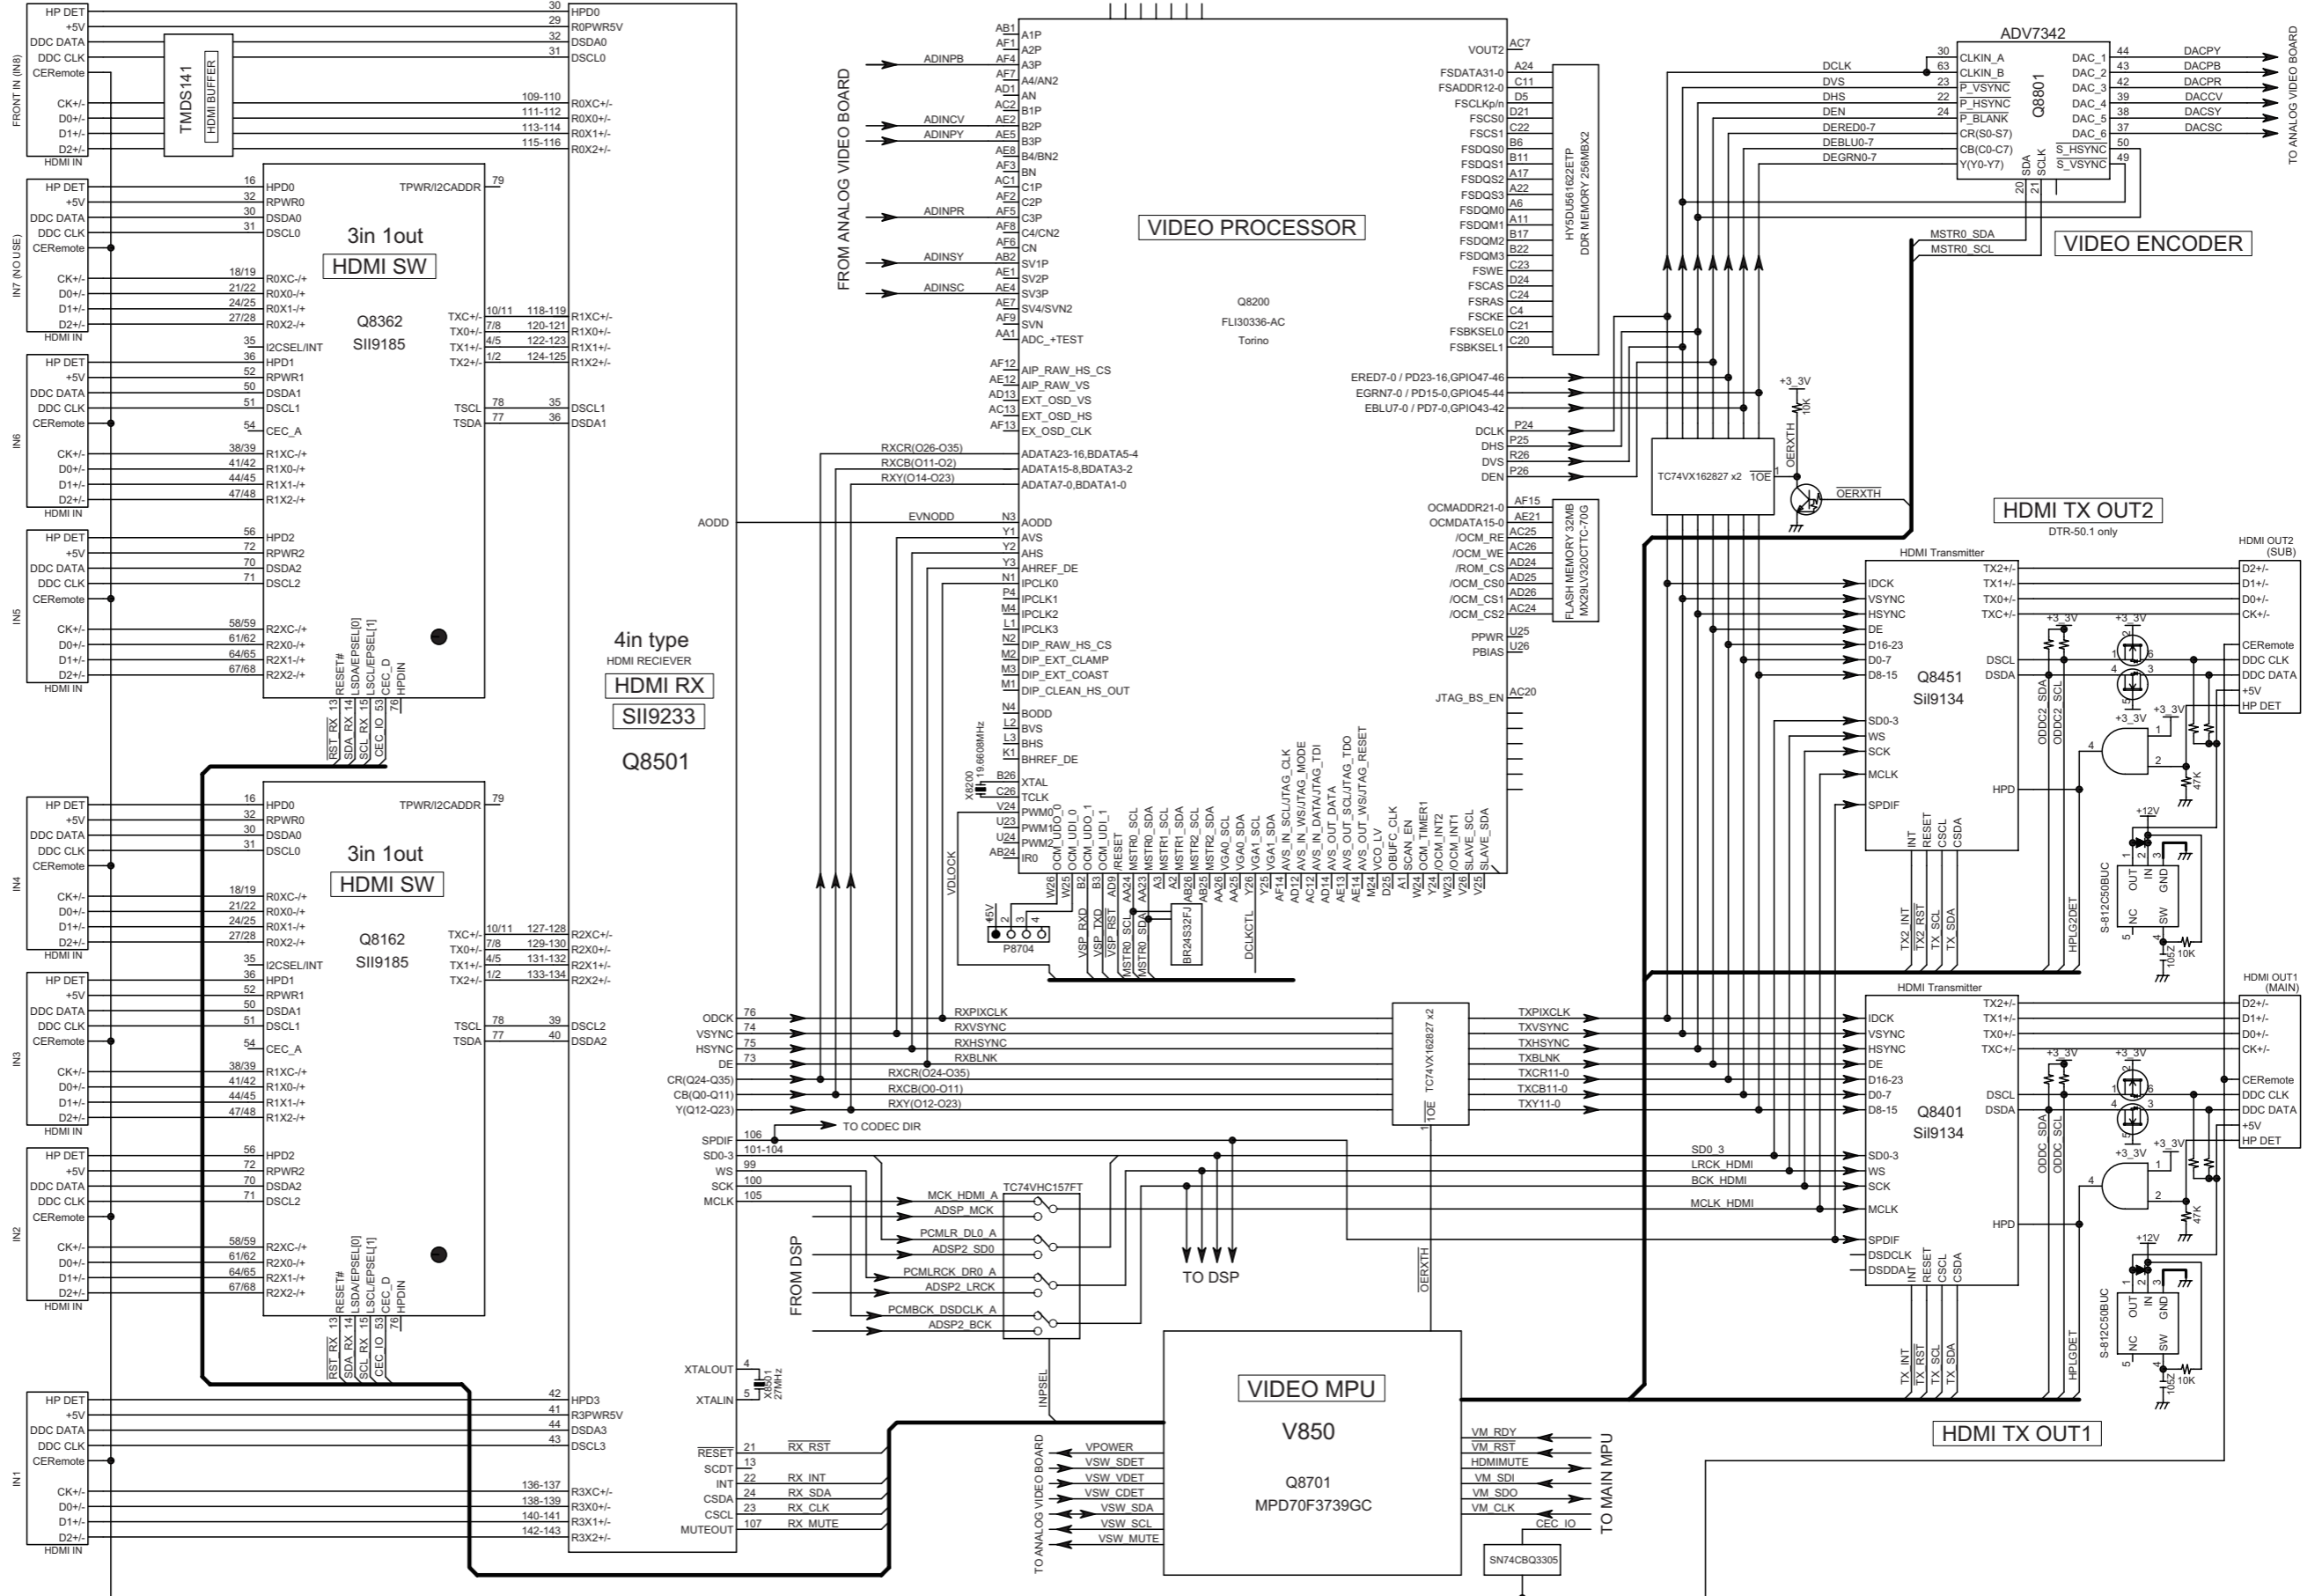

U023:  
HDMI CIRCUIT  
PC BOARD  
BAHDM-0132