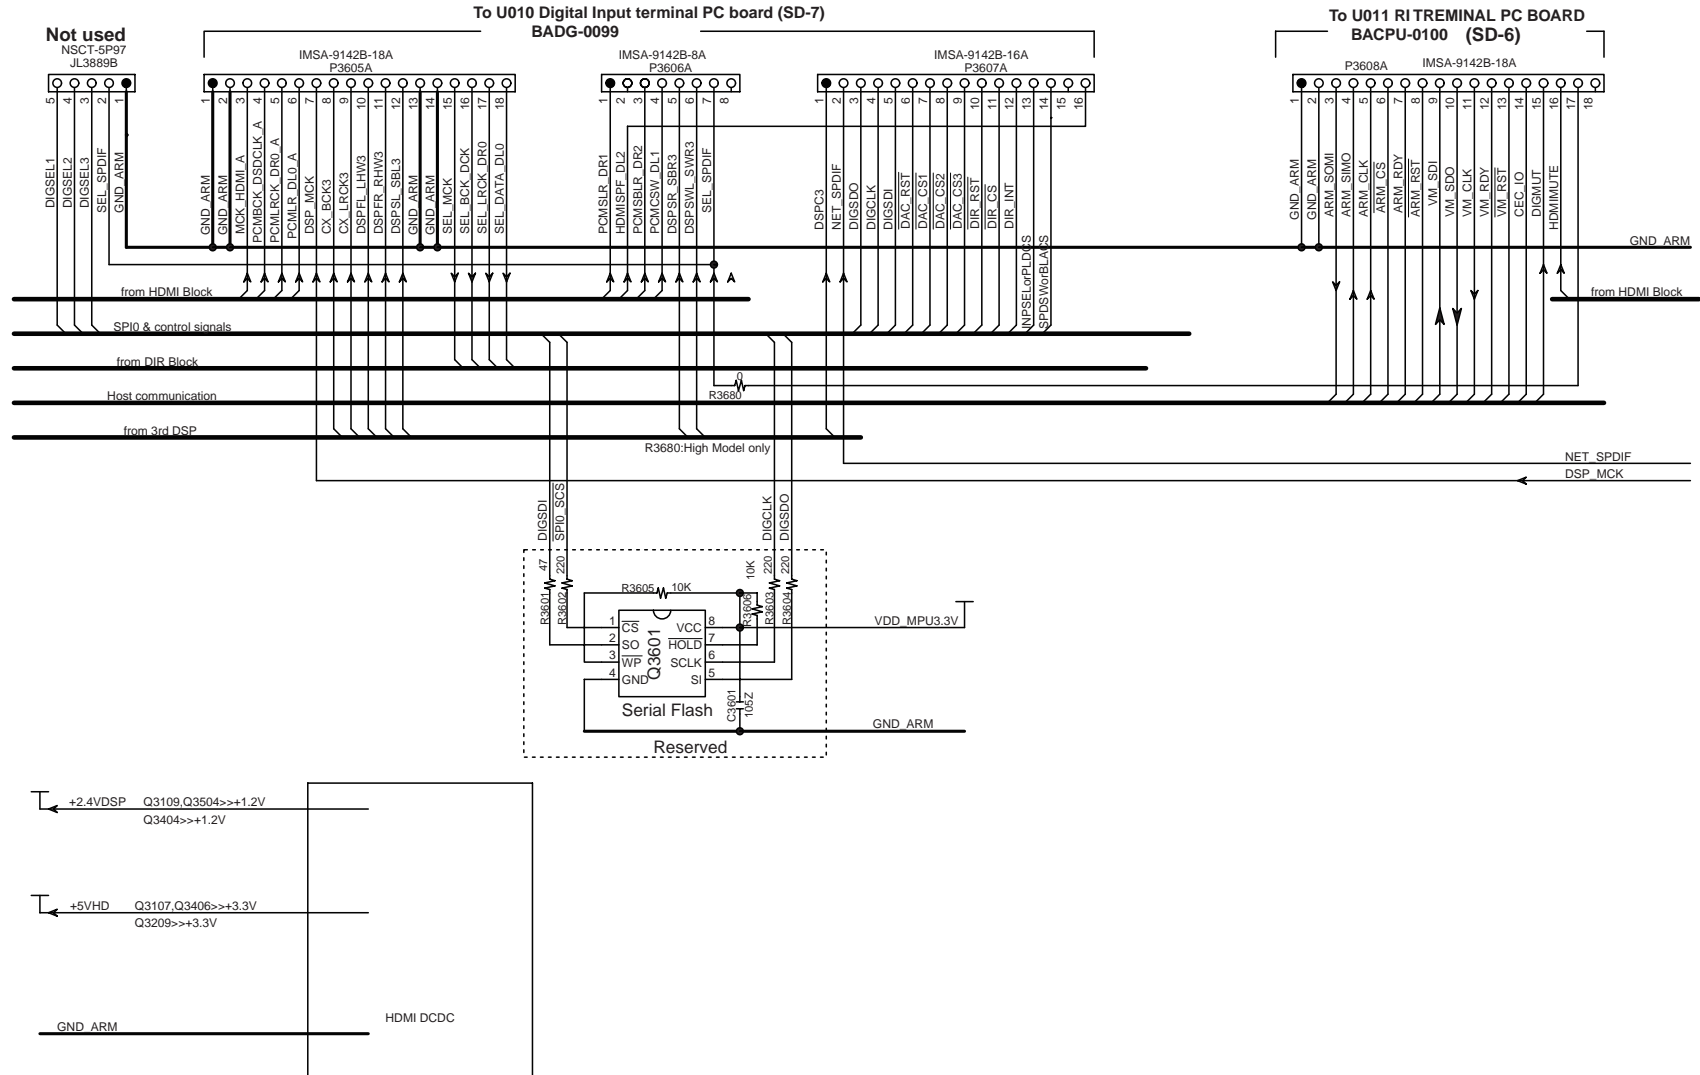

5

**SCHEMATIC DIAGRAM-15**  
**DSP CONNECTION SECTION**

**U023** HDMI CIRCUIT PC BOARD BAHDM-0132-8

1

2

3

4

SCHEMATIC DIAGRAM-17 3RD DSP SECTION