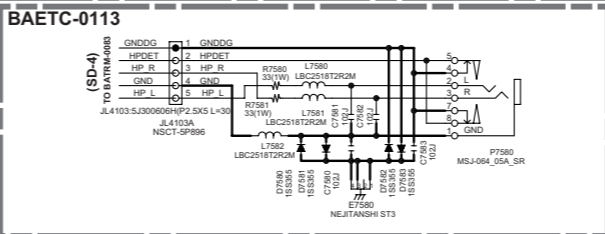

U016 FL Power supply PC board BAPS-0112