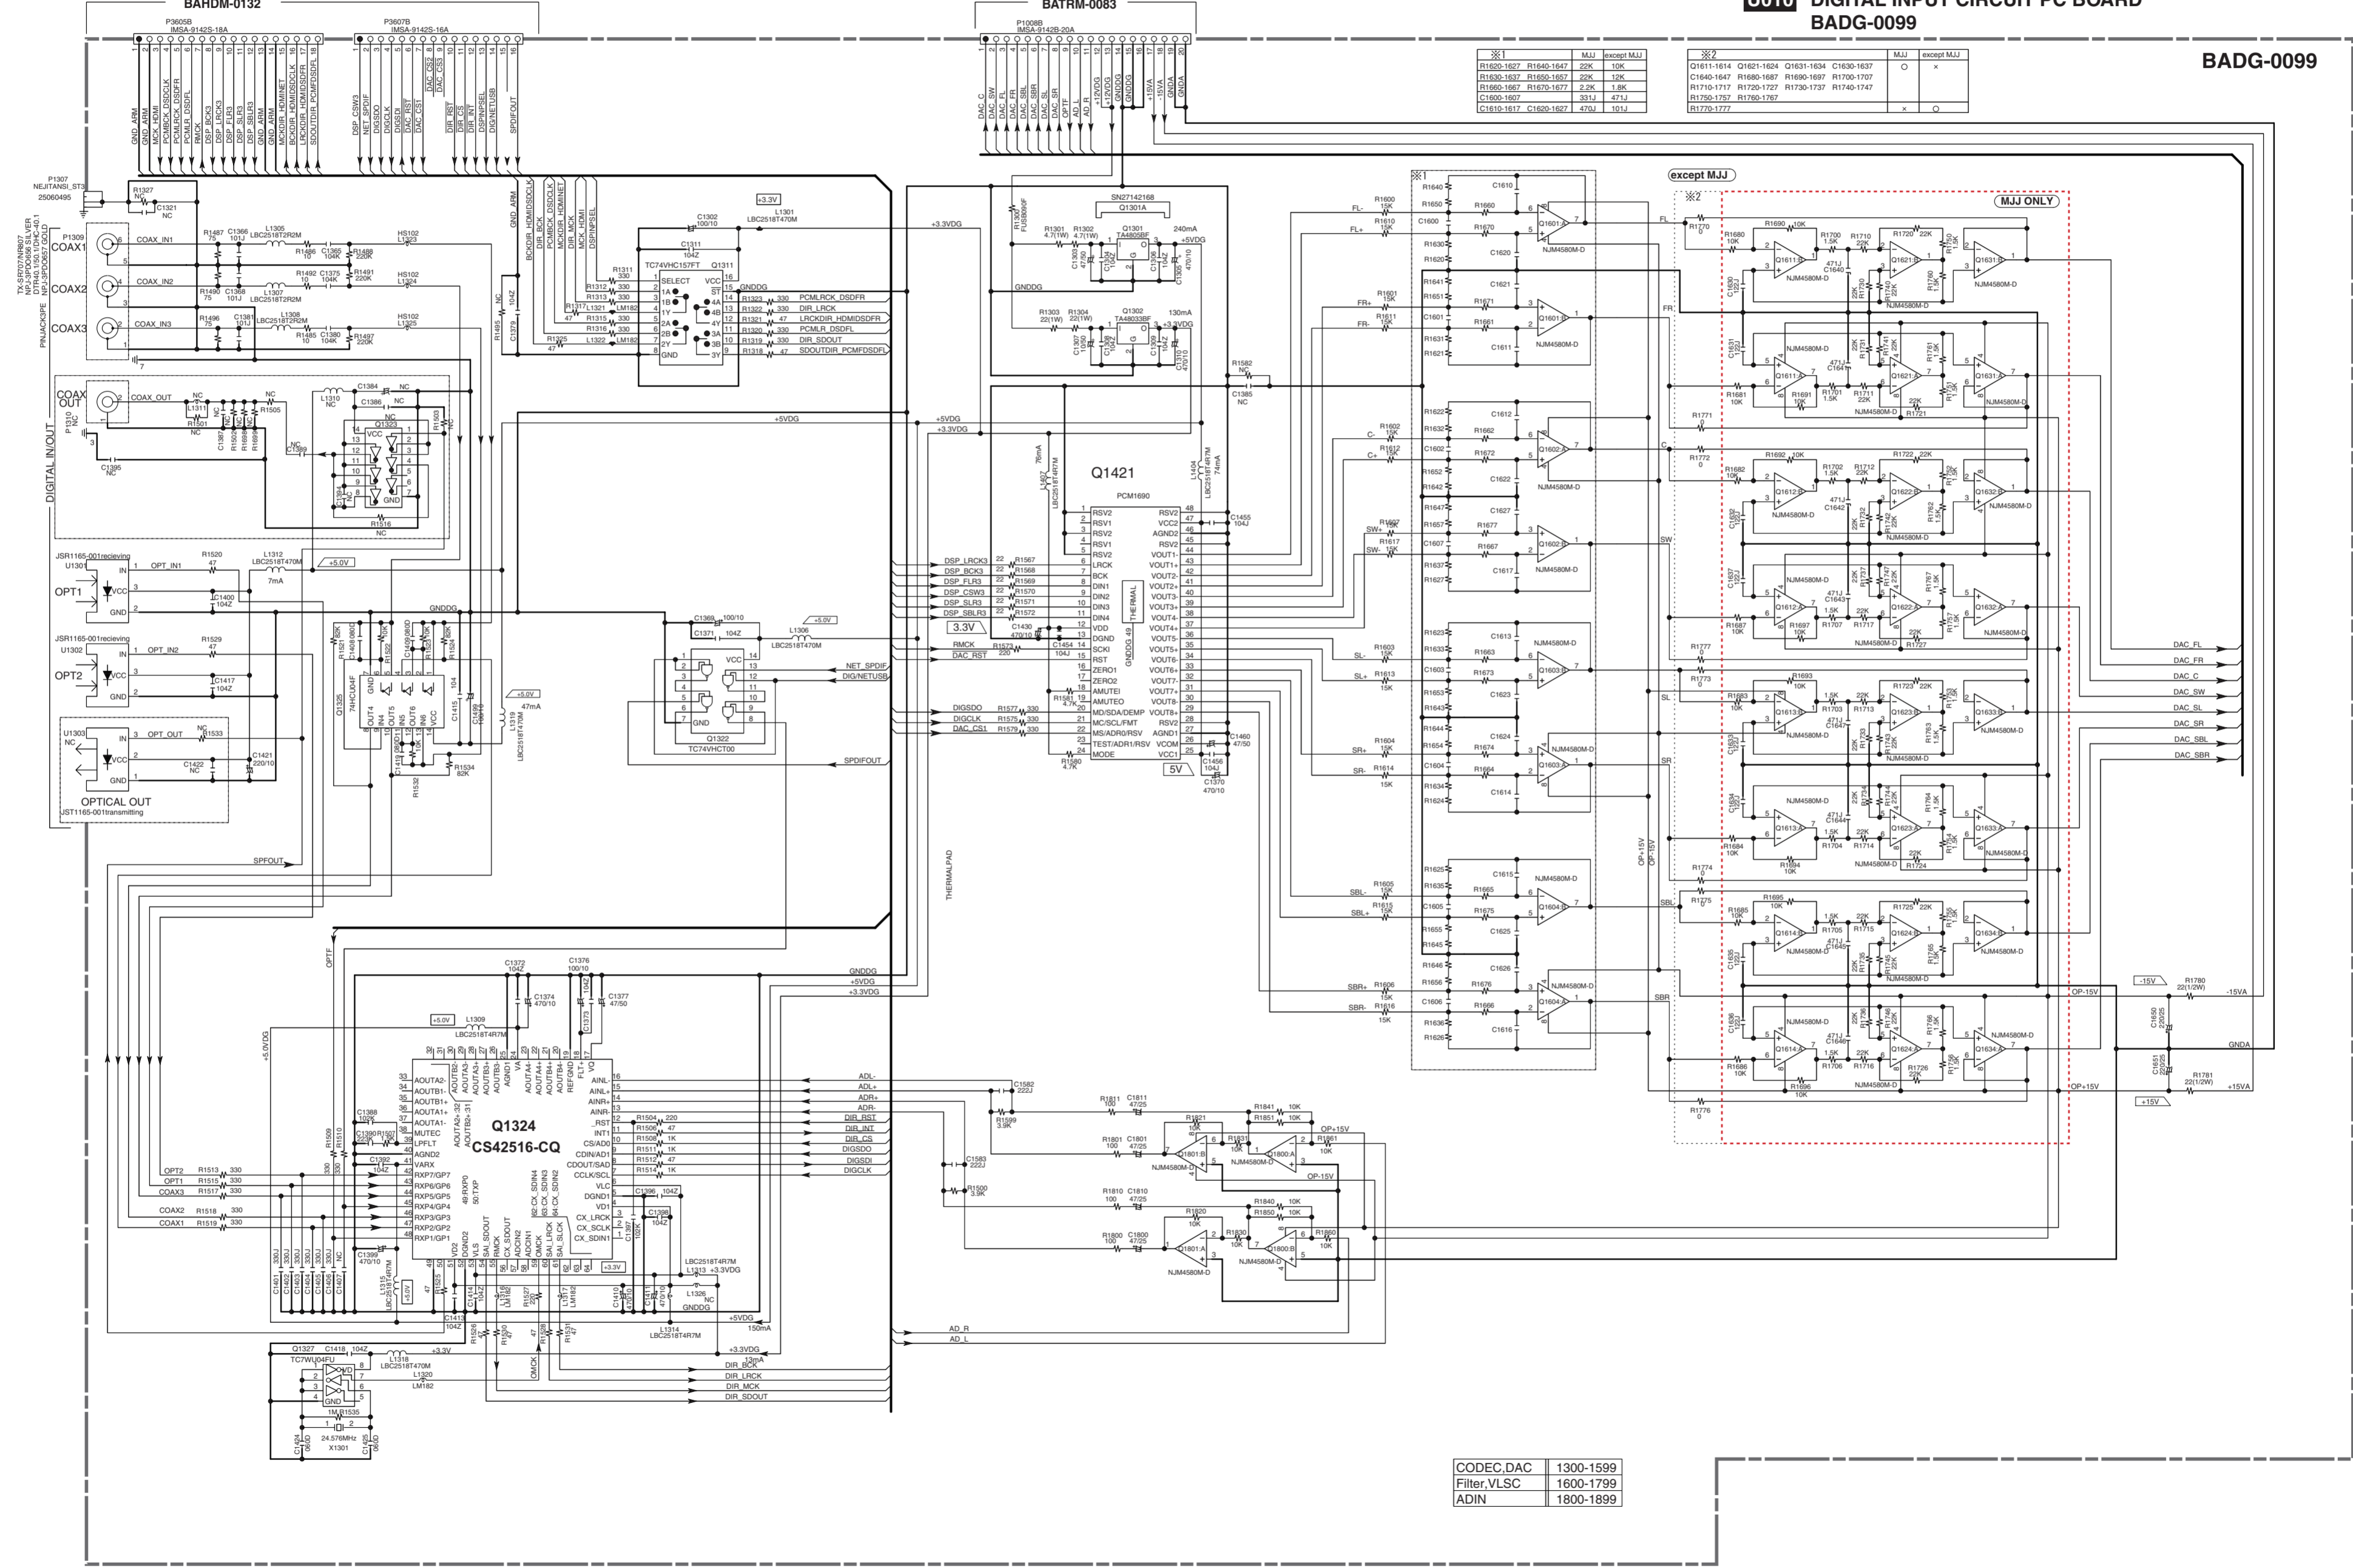

SCHEMATIC DIAGRAM-7

1
2
3
4
5
6
7
8

To U023 HDMI-Circuit PC board (SD-15)
BAHDM-0132

To U005 Speaker terminal PC board (SD-4)
BATRM-0083

U010 DIGITAL INPUT CIRCUIT PC BOARD
BADG-0099

BADG-0099

CODEC.DAC	1300-1599
Filter.VLSC	1600-1799
ADIN	1800-1899