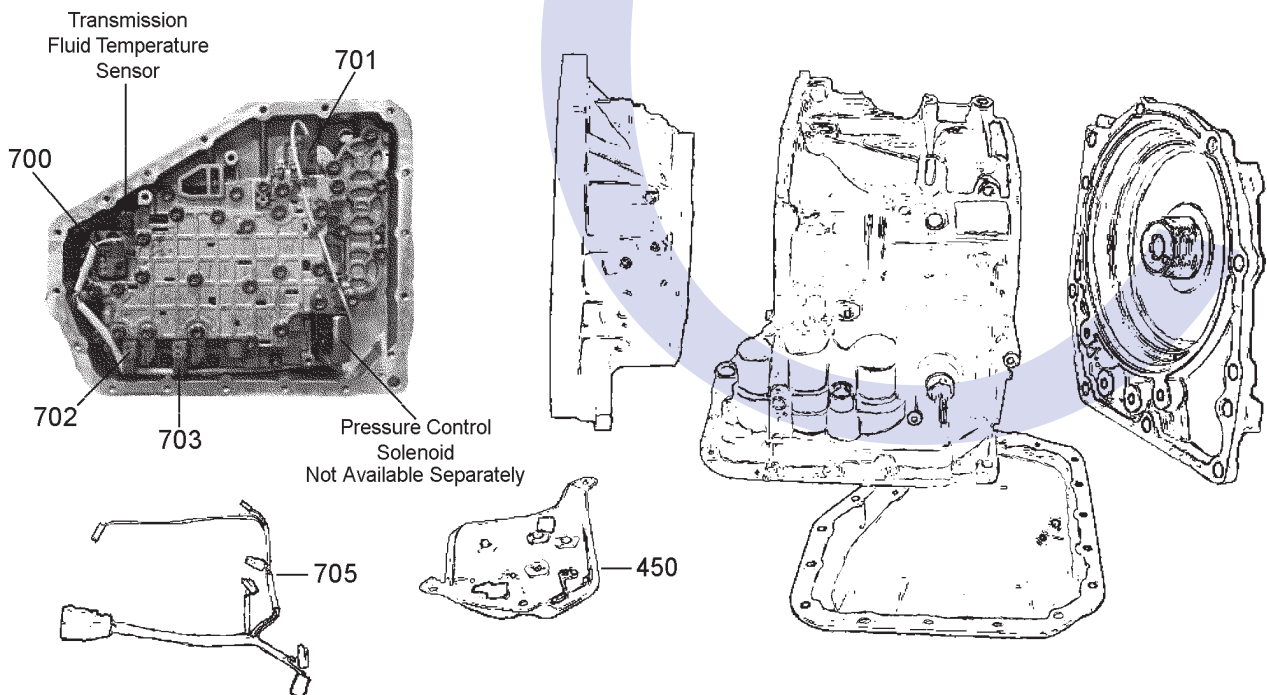

AW80-40LE, AW81-40LE, Chevrolet Aveo (04-Up), Pontiac G3 (02-Up)
Ford Fiesta/Fusion (2002-2004), Daewoo Kalos (04-Up) Suzuki Swift (04-Up)
Toyota U440E (Echo, Yaris, Vitz 04-Up)

AUTOMATIC CHOICE

THE AUTOMATIC TRANSMISSION PARTS WAREHOUSE

E

F

G

H