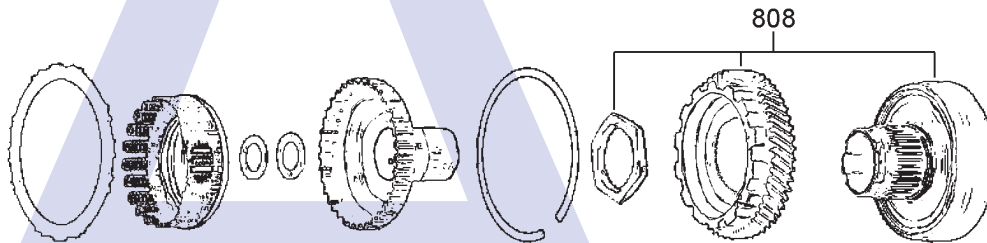

A

Pump Assembly

Direct (C2) Clutch

B

C

'F2' One Way Clutch

'F1' One Way Clutch

D

ILL NO.	DESCRIPTION	YEARS	QTY	PART NO
<b>SPRINGS &amp; CIRCLIPS</b>				
<b>FILTERS</b>				
450H	Pick Up Filter (Toyota).....	02-ON	1	U440.FIL01
450H	Pick Up Filter (Suzuki) .....	02-ON	1	U440.FIL02
<b>BANDS</b>				
<b>BUSHINGS</b>				
NI	Bush, Pump to Converter.....	02-ON	1	62TE.BUS01
<b>THRUST WASHERS &amp; BEARINGS</b>				
<b>ELECTRICAL COMPONENTS</b>				
700H	Solenoid, Timing .....	02-ON	1	U440.SOL05
701H	Solenoid, TCC (Lock Up).....	02-ON	1	U440.SOL02
702H	Solenoid, SS2 .....	02-ON	1	U440.SOL04
703H	Solenoid, SS1 .....	02-ON	1	U440.SOL03
705H	Loom, Valve Body Internal.....	02-ON	1	U440.ELE01
NI	Range Switch.....	02-ON	1	U440.ELE02
NI	Speed Sensor, Input .....	02-ON	1	U440.ELE03
NI	Speed Sensor, Output.....	02-ON	1	U440.ELE04
<b>VALVE BODY PARTS</b>				
Kit	Lockup Relay Control Valve & Sleeve Kit (Sonnax@ <a href="#">Click here for Info</a> ) ... All		1	A340.VA05
<b>HARD PARTS</b>				
808B	Planetary Ring Gear, Flange & Nut .....	02-ON	1	U440.GE01
819E	Forward Clutch Drum ('C1') .....	02-ON	1	U440.DRU01
<b>SPECIAL ITEMS</b>				
<b>TOOLS &amp; MANUALS</b>				