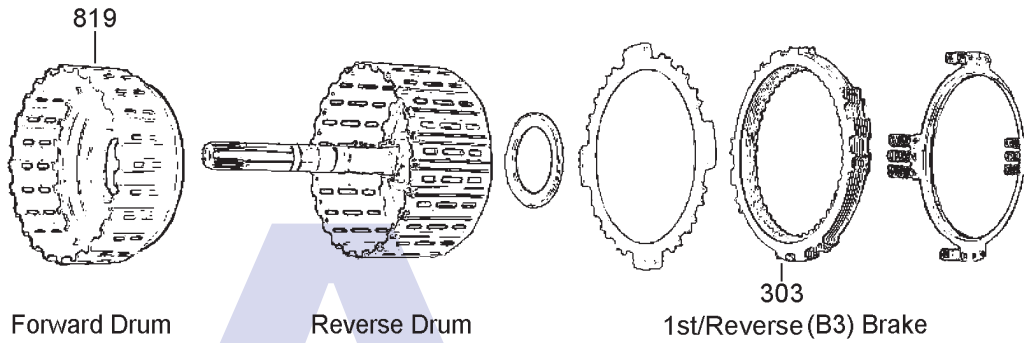

AW80-40LE, AW81-40LE, Chevrolet Aveo (04-Up), Pontiac G3 (02-Up)
Ford Fiesta/Fusion (2002-2004), Daewoo Kalos (04-Up) Suzuki Swift (04-Up)
Toyota U440E (Echo, Yaris, Vitz 04-Up)

AUTOMATIC CHOICE

THE AUTOMATIC TRANSMISSION PARTS WAREHOUSE

E