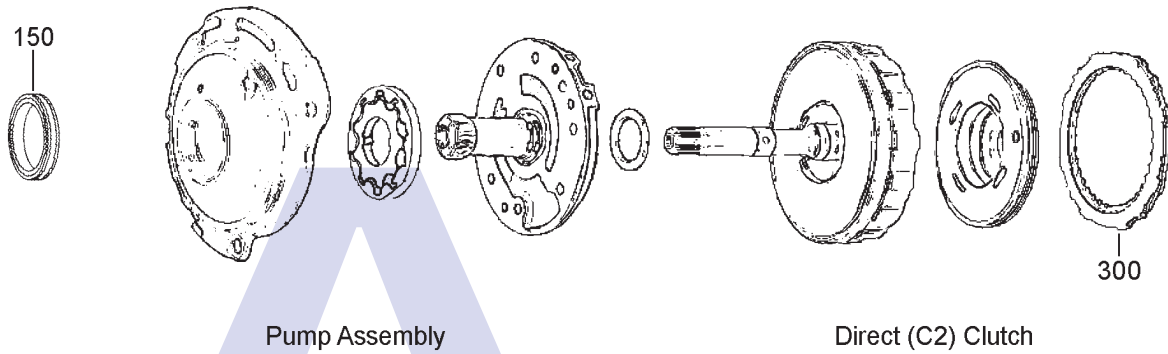

A

Pump Assembly

Direct (C2) Clutch

B

C

'F2' One Way Clutch

'F1' One Way Clutch

D

ILL NO.	DESCRIPTION	YEARS	QTY	PART NO
<b>SPRINGS &amp; CIRCLIPS</b>				
<b>FILTERS</b>				
450H	Pick Up Filter (Toyota).....	02-ON	1	U440.FIL01
450H	Pick Up Filter (Suzuki) .....	02-ON	1	U440.FIL02
<b>BANDS</b>				
<b>BUSHINGS</b>				
NI	Bush, Pump to Converter.....	02-ON	1	62TE.BUS01
<b>THRUST WASHERS &amp; BEARINGS</b>				
<b>ELECTRICAL COMPONENTS</b>				
700H	Solenoid, Timing .....	02-ON	1	U440.SOL05
701H	Solenoid, TCC (Lock Up).....	02-ON	1	U440.SOL02
702H	Solenoid, SS2 .....	02-ON	1	U440.SOL04
703H	Solenoid, SS1 .....	02-ON	1	U440.SOL03
705H	Loom, Valve Body Internal.....	02-ON	1	U440.ELE01
NI	Range Switch.....	02-ON	1	U440.ELE02
NI	Speed Sensor, Input .....	02-ON	1	U440.ELE03
NI	Speed Sensor, Output.....	02-ON	1	U440.ELE04
<b>VALVE BODY PARTS</b>				
Kit	Lockup Relay Control Valve & Sleeve Kit (Sonnax@ <a href="#">Click here for Info</a> ) ... All		1	A340.VA05
<b>HARD PARTS</b>				
808B	Planetary Ring Gear, Flange & Nut .....	02-ON	1	U440.GE01
819E	Forward Clutch Drum ('C1') .....	02-ON	1	U440.DRU01
<b>SPECIAL ITEMS</b>				
<b>TOOLS &amp; MANUALS</b>				