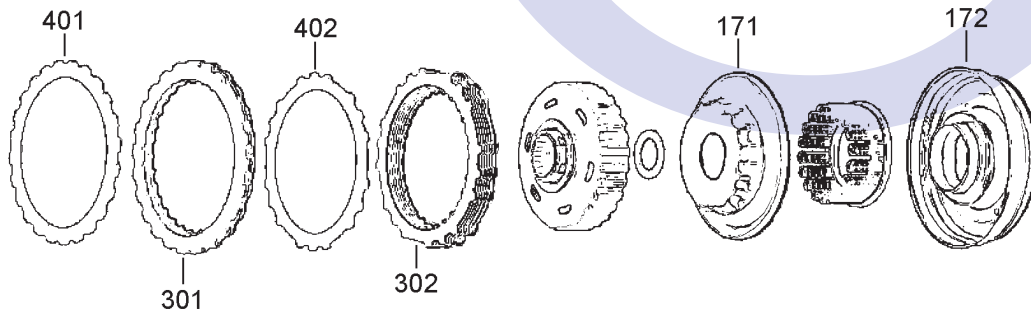

A

Pump Assembly

Direct (C2) Clutch

B

C

'F2' One Way Clutch

'F1' One Way Clutch

D

AUTOMATIC CHOICE

THE AUTOMATIC TRANSMISSION PARTS WAREHOUSE

ILL NO.	DESCRIPTION	YEARS	QTY	PART NO
<b>KITS</b>				
Kit	Overhaul Kit (Transtec) (U440 Only).....	02-ON	1	U440.OHK01
Kit	Overhaul Kit (Precision) (U440 Only).....	02-ON	1	U440.OHK51
Kit	Overhaul Kit Combination (Precision) (AW81-40LE & U440/U441E) (With Pistons).....	02-ON	1	U440.OHK52
Kit	Overhaul Kit Combination (Precision) (AW81-40LE & U440/U441E) (Without Pistons).....	02-ON	1	U440.OHK53
<b>GASKETS</b>				
NI	Oil Pan .....	02-ON	1	U440.GAS01
<b>RUBBER COMPONENTS</b>				
<b>METAL CLAD SEALS</b>				
150A	Oil Pump .....	02-ON	1	BW55.MCS01
NI	Manual Shaft Seal.....	02-ON	1	A130.MCS03
<b>MOULDED PISTONS</b>				
171D	Forward ('C1') Balance Piston ..	02-ON	1	U440.PIS02
172D	Forward 9('C1') Piston.....	02-ON	1	U440.PIS01
<b>SEALING RINGS</b>				
<b>FRICTION PLATES</b>				
Kit	Friction Plate Kit (Alto) .....	02-ON	1	U440.FRK51
<b>STEEL PLATES</b>				
Kit	Steel Plate Kit .....	02-ON	1	U440.STK01
300A	Direct (C2) Clutch (101mm ID x 2.00mm x 12T) ....	02-ON	2	U440.STP03
301D	Reverse (C3) Clutch (130mm ID x 2.00mm x 12T) ....	02-ON	2	U440.STP01
302D	Forward (C1) Clutch (96mm ID x 1.83mm x 18T) .....	02-ON	4	U440.STP06
303E	1st/Reverse (B3) Brake (128mm ID x 1.83mm x 12T) ....	02-ON	4	U440.STP02
305G	Overdrive (B1, 2nd & 4th Brake (146mm OD x 1.80mm x 12T) ..	02-ON	1	U440.STP04
305G	Overdrive (B1, 2nd & 4th Brake (146mm OD x 2.03mm x 12T) ..	02-ON	1	U440.STP05
<b>PRESSURE PLATES</b>				
401D	Reverse (C3) Top (3.20mm x 24T).....	02-ON	1	U440.PP02
402D	Reverse (C3) Bottom (3.20mm x 24T).....	02-ON	1	U440.PP02