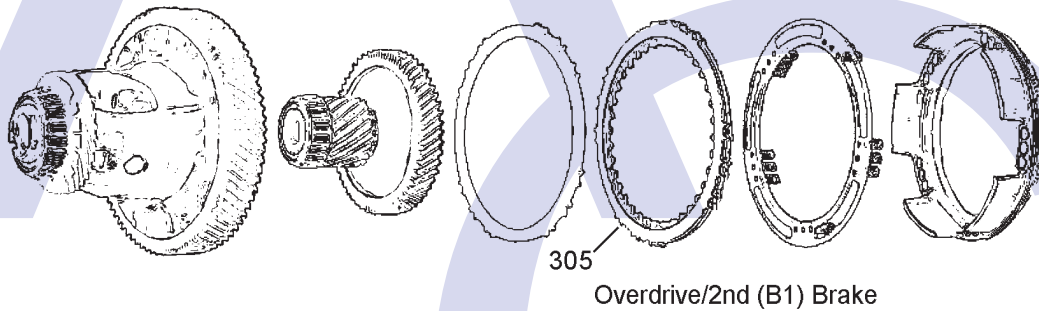

AUTOMATIC CHOICE

THE AUTOMATIC TRANSMISSION PARTS WAREHOUSE

E

F

G

H

**AW80-40LE, AW81-40LE, Chevrolet Aveo (04-Up), Pontiac G3 (02-Up)  
Ford Fiesta/Fusion (2002-2004), Daewoo Kalos (04-Up) Suzuki Swift (04-Up)  
Toyota U440E (Echo, Yaris, Vitz 04-Up)**