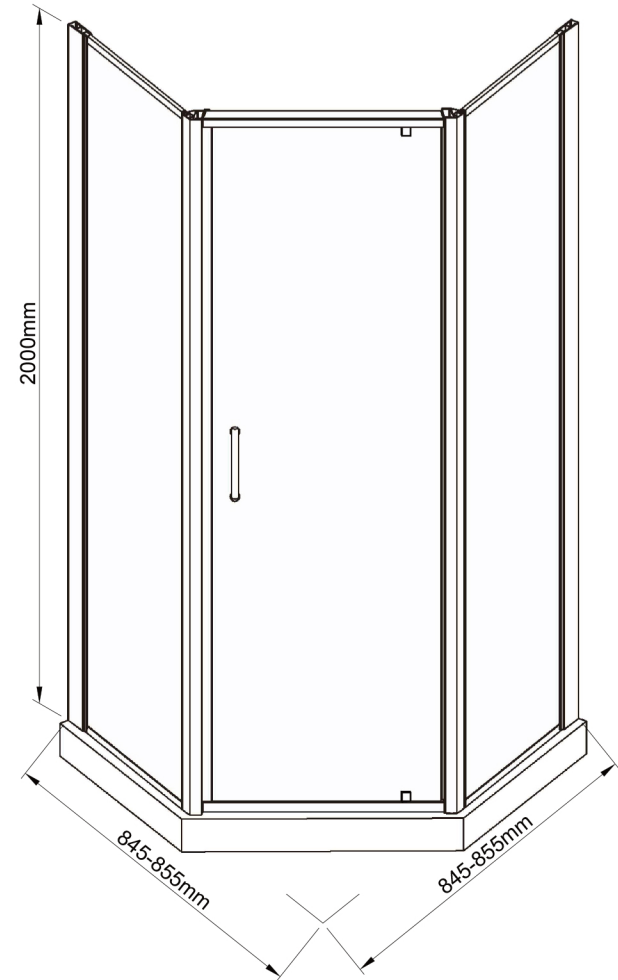

Mondella

CADENZA
CURVY CHIC

CADENZA

CHROME CORNER SHOWER SCREEN

2000mm H x 844-855mm W x 844-855mm D

6mm toughened safety glass AS/NZS 2208

Reversible - left or right opening option

Magnetic door seals

Suits Mondella Cadenza corner shower base
(available separately)

Item Number: 0036477
MON0571

10
YEAR
WARRANTY*

* refer to www.mondella.com.au for full warranty details

All dimensions in millimetres (mm) and subject to manufacturing tolerances.