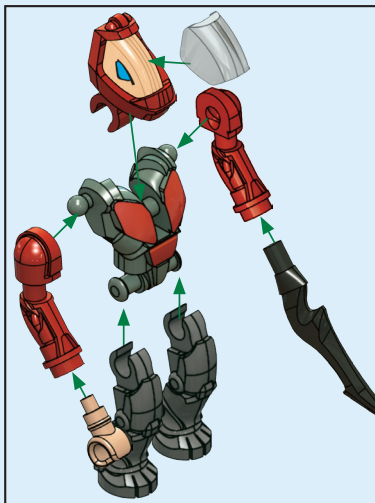

**KRE-O**  
CREATE IT.

**BATTLESHIP**

AGES 7-14

38954

**COMBAT CHOPPER**

Product shown in fantasy situation.

1

2