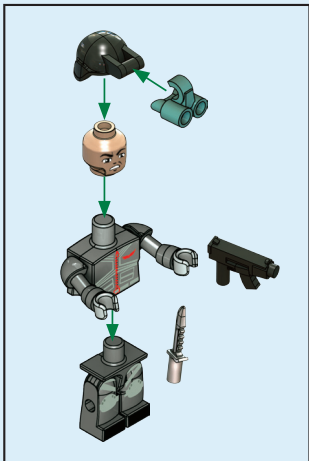

**KRE-O**  
CREATE IT.

**BATTLESHIP**

AGES 7-14

38954

**COMBAT CHOPPER**

Product shown in fantasy situation.

1

2