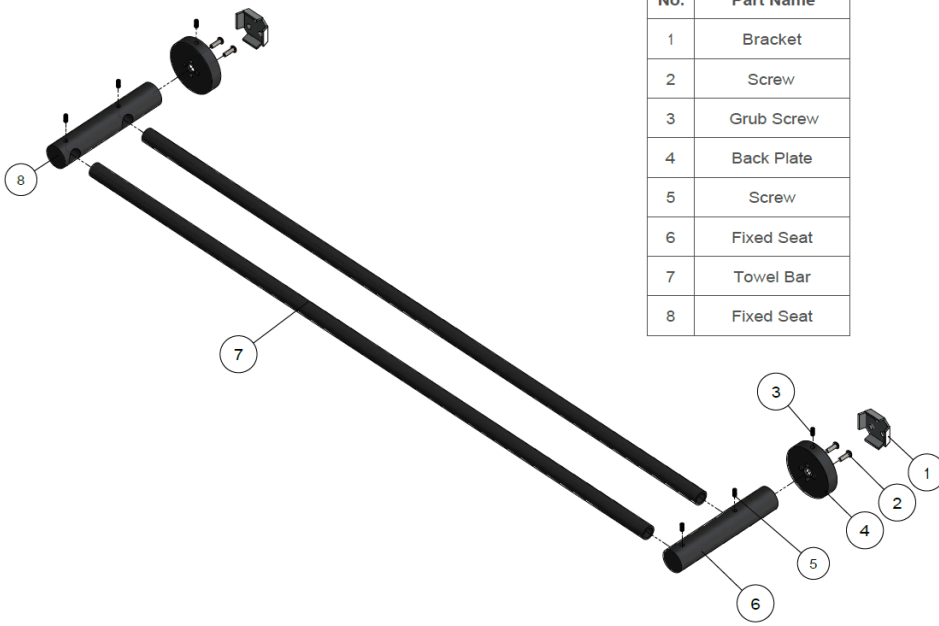

MR01- R

ROUND DOUBLE RAIL

meir®

MATTE BLACK
MR01-R

CHROME
MR01-R-C

CHAMPAGNE
MR01-R-CH

TIGER
BRONZE
MR01-R-BB

BRUSHED
NICKEL
MR01-R-PVDBN

AVAILABLE
FINISHES

EXPLODED VIEW

| No. | Part Name |
|-----|------------|
| 1 | Bracket |
| 2 | Screw |
| 3 | Grub Screw |
| 4 | Back Plate |
| 5 | Screw |
| 6 | Fixed Seat |
| 7 | Towel Bar |
| 8 | Fixed Seat |

FEATURES

- 10 Year warranty
- Solid brass construction
- Box Weight **0.9 Kg**

SPECIFICATIONS