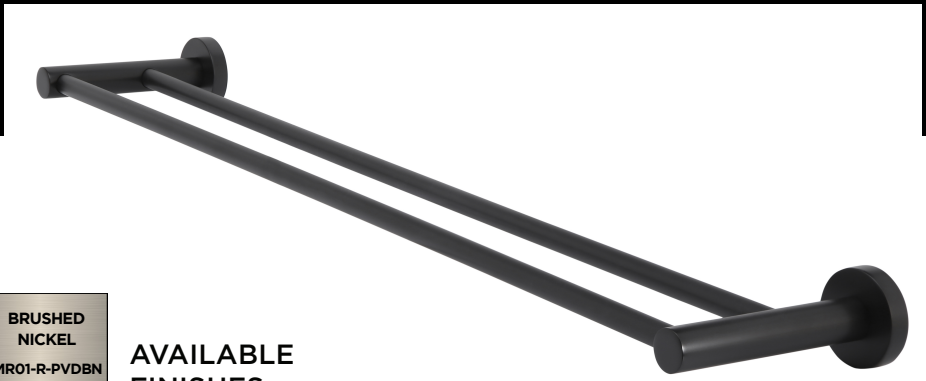

MR01- R

ROUND DOUBLE RAIL

meir®

MATTE BLACK
MR01-R

CHROME
MR01-R-C

CHAMPAGNE
MR01-R-CH

TIGER
BRONZE
MR01-R-BB

BRUSHED
NICKEL
MR01-R-PVDBN

AVAILABLE
FINISHES

EXPLODED VIEW

| No. | Part Name |
|-----|------------|
| 1 | Bracket |
| 2 | Screw |
| 3 | Grub Screw |
| 4 | Back Plate |
| 5 | Screw |
| 6 | Fixed Seat |
| 7 | Towel Bar |
| 8 | Fixed Seat |

FEATURES

- 10 Year warranty
- Solid brass construction
- Box Weight **0.9 Kg**

SPECIFICATIONS