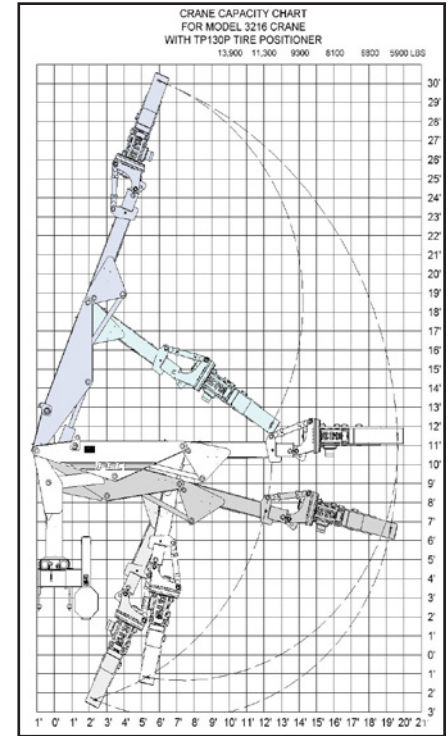

H150 air compressor with PTO/hydraulic drive. 127 CFM with a 23 or 38 gal. tank.

Hose reels commonly placed in slew box on left side. 1/2" X 50' and 3/8" X 50' heavy duty reels with hose end guard,

Tire Life tank, O-Ring rack, and Heavy-Duty 12V oil cooler for crane and air compressor hydraulics available.

Optional rear step and grab handle for easy access to the bed.

3216 Crane	
160,000 ft. lbs. rating	
Crane Capacity Rating	16,000 lbs. at 10'
Maximum Reach	16'-6"
Crane Weight	5840 lbs.
Chassis RBM Required	2,100,000 in.lbs.

Cross-body block basket with a fold-down side and tool boxes available depending on chassis length and configuration. Sahara air dryer also shown.

Tool drawers available for carrying small parts and tools.

Optional radio remote control with unique manual lever backup in case remote system is lost or damaged.

Optional backup camera for safety while reversing.

TP130P
Tire Positioner
Maximum Open 124-1/2"
Minimum Closed 29"