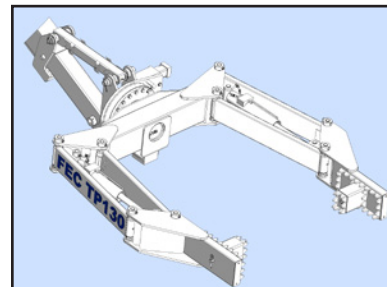

OTR

FLEET EQUIPMENT CORPORATION
THE MOST TRUSTED NAME IN TIRE TRUCKS.
Franklin Lakes, NJ ■ 800.631.0873 ■ www.fectrucks.com

The OTR service vehicle can be configured in different lengths for a single or tandem chassis. Available as a flat bed or as a haul body with 41" tall sides. With a 3216 Crane with optional TP130P Tire Positioner, this full sized unit can handle most OTR work. Your customers demand the best, so should you.

Optional rear step and grab handle for easy access to the bed.

3216 Crane	
160,000 ft. lbs. rating	
Crane Capacity Rating	16,000 lbs. at 10'
Maximum Reach	16'-6"
Crane Weight	5840 lbs.
Chassis RBM Required	2,100,000 in.lbs.

Optional airing station for easy tire inflation.

- CRANE FEATURES**
- Manual crane controls on both left and right sides of the vehicle.
 - Rack and pinion rotation system offers rugged durability and simplicity.
 - Load holding valves on all lift cylinders, chrome plated cylinder rods and tube walls.
 - Center mounted crane offers better weight distribution to chassis suspension.
 - Crane nose will accept FEC push bar.
 - Self lubricating bearing surface on all slide tubes.
 - Heavy duty PTO and hydraulic pump.

Optional radio remote control with unique manual lever backup in case remote system is lost or damaged.

Optional backup camera for safety while reversing.

TP130P
Tire Positioner
Maximum Open 124-1/2"
Minimum Closed 29"