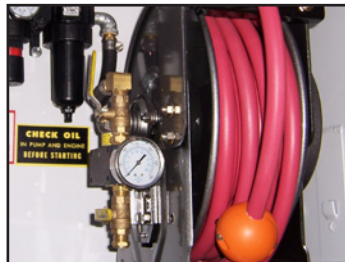

Optional airing station for easy tire inflation.

- CRANE FEATURES**
- Manual crane controls on both left and right sides of the vehicle.
 - Rack and pinion rotation system offers rugged durability and simplicity.
 - Load holding valves on all lift cylinders, chrome plated cylinder rods and tube walls.
 - Center mounted crane offers better weight distribution to chassis suspension.
 - Crane nose will accept FEC push bar.
 - Self lubricating bearing surface on all slide tubes.
 - Heavy duty PTO and hydraulic pump.