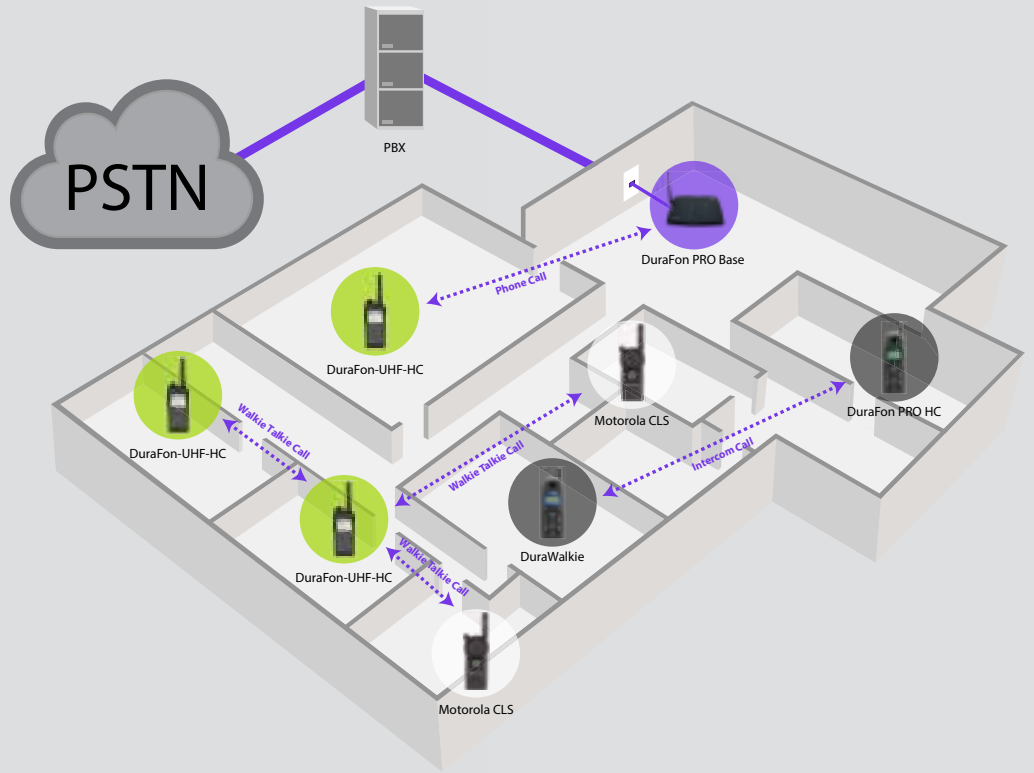

DuraFon-UHF-HC Application

DuraFon-UHF-HC Handset Features

Long-Range

250,000 sq. ft. of Retail / Warehouse Coverage
12 Floors in Building Penetration
3,000 Acres of Open Land Coverage

Durable

Tested to Withstand 4-Foot Drops, Over 50 Times onto Concrete Floors
IP55-Rated

Handset Features

Telephone
2-Way Radio (UHF Broadcast for Use with Motorola CLS / CLP)
2-Way Radio (Intercom / Broadcast for Use with DuraFon PRO)
User Handset Naming
Keypad Lock
Speakerphone
Caller ID
Call Waiting
Vibrate Mode
Line Select
2.5 mm Headset Jack

Handset Features continued

Call Logs – Dialed & Received
Redial
Speed Dial
Call Hold
Call Transfer
Wireless PBX Function Sharing
Silent Ring
Mute
900 MHz, DSS, Frequency Hopping
Selectable Handset Grouping (7 groups)
User Programmable PBX Functions
Phone Book Supports 90 Entries
Intercom (Handset-to-Handset), No Group Chatter
PTT Broadcast (One-to-Many)

Battery & Charger

Li-Ion Technology
6-Hours of Talk Time
50-Hours of Stand-By Time
Handset & Spare Battery Charging Slots
4-Hour Recharge Time
Battery Hot-Swap While Call is On-Hold

Optional Equipment

DuraPouch Phone Case

DuraFon-UHF-HC Handset Value

No Monthly Bill (like Cellular)
No Per Minute Charges (like Cellular)
No Contracts (like Cellular)
No Extensive Infrastructure Installation (like Wireless Networking, Wi-Fi Phones)
No Wi-Fi Resource Demands

Manufacturer's Part Numbers

DuraFon-UHF-HC
UPC: 6 55216 00797 0