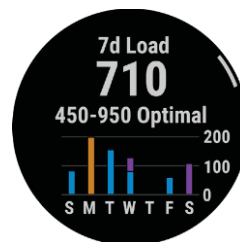

TRAINING LOAD