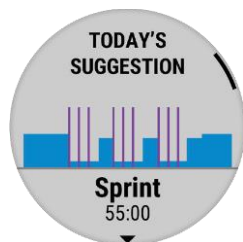

DURABLE YET WEARABLE	Comfortable for training, racing and for everyday life, Forerunner 745 is our smallest and lightest full-featured running and triathlon smartwatch.
IMPROVED	BUILT-IN SPORTS APPS	Get built-in activity profiles for running, triathlon, cycling, pool and open water swimming, track running and more. For tri races and brick workouts, switch sports with just one button press.
	ADVANCED PHYSIO FEATURES	Performance monitoring features include VO2 max and training status with training load focus, a metric that tracks your mixture of training intensities.
IMPROVED	RECOVERY TIME	After each workout, the built-in recovery advisor will let you know how long to rest before another big effort while also accounting for all-day stress, sleep and daily activity outside of workouts.
	ADVANCED PHYSIO MEASUREMENTS	Offers performance measurements adjusted for heat and altitude, including acclimation status for both. Also tracks recovery time, aerobic and anaerobic training effect and more.
NEW	DAILY SUGGESTED WORKOUTS	For training guidance that takes you and your fitness level into account, get daily run and ride recommendations based on your current training load and training status.
	ADVANCED WORKOUTS	Whether you are training for an Ironman or a marathon you can create your own workout.
	GARMIN COACH	Training for a 5K, 10K or half-marathon? Download a Garmin Coach adaptive training plan - for free!
	SYNC TRAINING PLANS	Get your indoor and outdoor training plans from Garmin Connect™ or sync seamlessly to your Forerunner from other apps including TrainingPeaks® and Trainer Road.
	CREATE COURSES	Create courses in our Garmin Connect app or plan them on other platforms such as Strava and Komoot, then automatically sync them to your Forerunner.
	MUSIC ON YOUR WRIST	Sync your playlists from select music streaming services² - such as Deezer, Amazon Music and Spotify® - right to your watch. Forerunner 745 can store up to 500 songs.
	GARMIN PAY™	Lets you make convenient payments with your watch¹, so you can leave your cash and cards at home.
	RUNNING DYNAMICS	When used with a compatible accessory⁴, Forerunner 745 measures crucial running metrics such as cadence, stride length, ground contact time and balance and more.
	RACE PREDICTOR	This specialized tool takes into account your fitness level and training history to help you work toward your race goal and see the impact of training on your predicted finish time.
	MULTI-GNSS	Access multiple global navigation satellite systems (GPS, GLONASS and Galileo) to track in more challenging environments than GPS alone.
	SAFETY AND TRACKING FEATURES	Includes incident detection⁹ during select activities and assistance, both of which send your real-time location to emergency contacts.
	WELLNESS TRACKING	Includes health monitoring³ such as wrist-based heart rate, all-day stress tracking, relaxation breathing timer, Body Battery™ energy monitor and more.
	CONNECTED FEATURES	Includes smart notifications⁶, weather and more when connected to a compatible smartphone
	CONNECT IQ™ STORE	Check out the Connect IQ store, where you can add personality to Forerunner 745 by downloading apps, widgets, watch faces and more. It's easy and - even better - it's free.
	BATTERY LIFE	Get up to 1 week of battery life in smartwatch mode and 6 hours in GPS mode with music. Use UltraTrac™ mode to make sure you've got enough juice to outlast your longest race.

DAILY SUGGESTED WORKOUTS