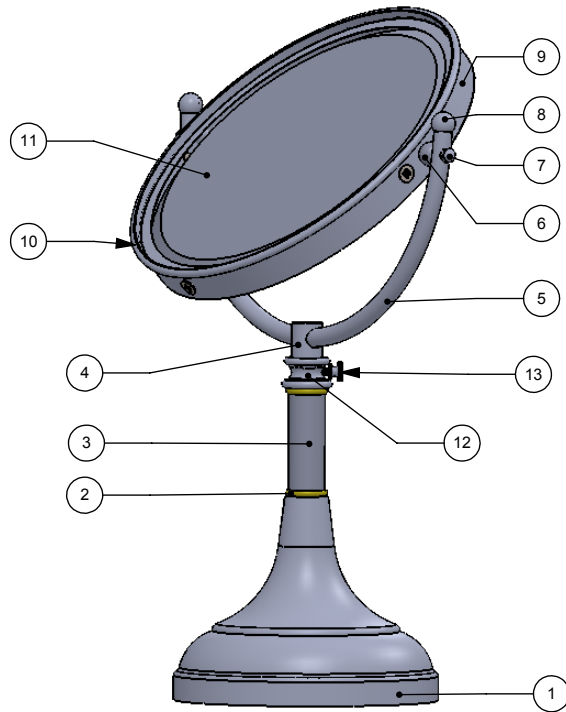

ITEM NO.	P/N	Description	QTY.
1	BSRD-5.5	BASE	1
2	CRRD-34	CHECK RING	1
3	TU34-2	TUBE	1
4	FTTDS	HUB	1
5	MRUBT-8	BENT TUBE	1
6	BL1TL-12	BALL HUB	2
7	CN8-32	LOCK NUT	2
8	BL1T-12	BALL CAP	2
9	MRIN34-8	INSIDE FRAME	1
10	MROR34-8	OUTSIDE FRAME	1
11	MIRROR	MIRROR	1
12	NKTP2T-58	ADJUSTER	1
13	SR440-18	THUMB SCREW	1

UNLESS OTHERWISE STATED

.X	±.3mm
.XX	±.15mm
.XXX	±.008mm

COPYRIGHT © Allied Brass 2017

THIRD ANGLE PROJECTION

DRAWN	9-15-17	I.M
CHECKED	9-15-17	P.D
APPROVED	9-15-17	R.A

MATERIAL: BRASS

DESCRIPTION:
8 Inch Vanity Top
Make-Up Mirror

FINISH	TBD
QUANTITY	TBD
DRAWING No.	REV
DM-1	0
SCALE	1:4 SHEET: 01 A4