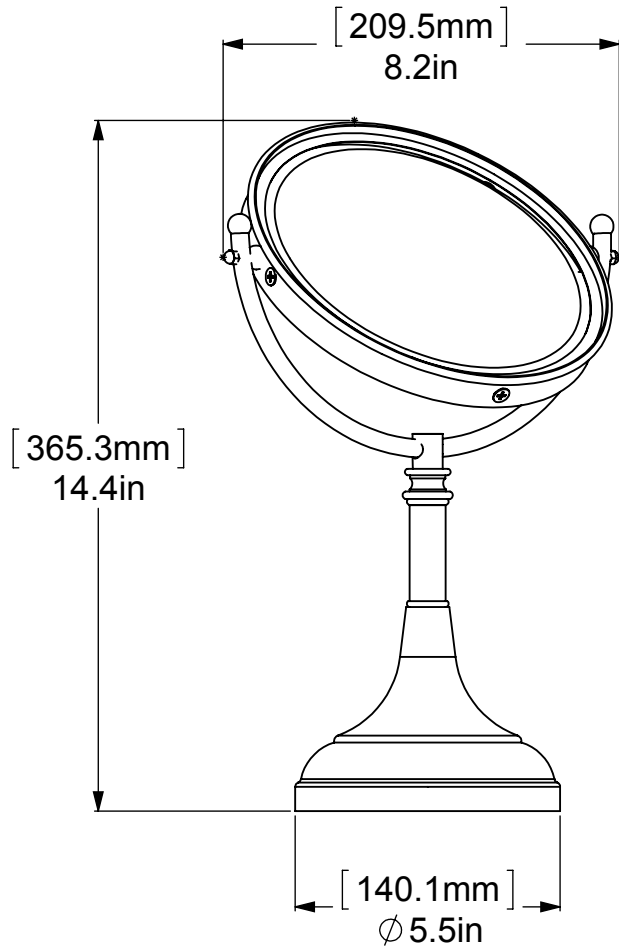

ITEM NO.	P/N	Description	QTY.
1	BSRD-5.5	BASE	1
2	CRRD-34	CHECK RING	1
3	TU34-2	TUBE	1
4	FTTDS	HUB	1
5	MRUBT-8	BENT TUBE	1
6	BL1TL-12	BALL HUB	2
7	CN8-32	LOCK NUT	2
8	BL1T-12	BALL CAP	2
9	MRIN34-8	INSIDE FRAME	1
10	MROR34-8	OUTSIDE FRAME	1
11	MIRROR	MIRROR	1
12	NKTP2T-58	ADJUSTER	1
13	SR440-18	THUMB SCREW	1

UNLESS OTHERWISE STATED

.X	±.3mm
.XX	±.15mm
.XXX	±.008mm

COPYRIGHT © Allied Brass 2017

THIRD ANGLE PROJECTION

DRAWN	9-15-17	I.M
CHECKED	9-15-17	P.D
APPROVED	9-15-17	R.A

MATERIAL: BRASS

DESCRIPTION:
8 Inch Vanity Top
Make-Up Mirror

FINISH	TBD
QUANTITY	TBD
DRAWING No.	REV
DM-1	0
SCALE	1:4 SHEET: 01 A4