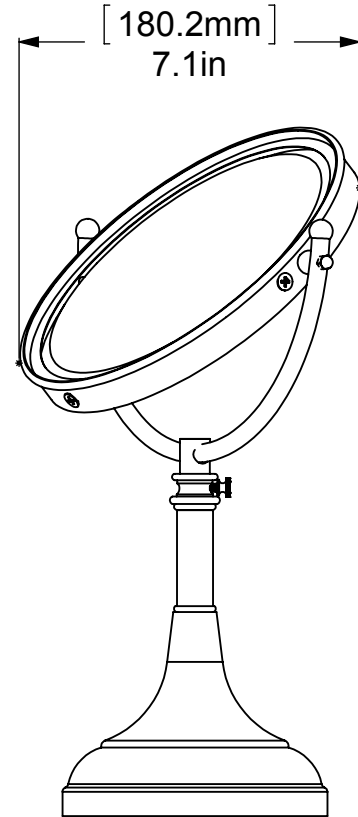

ITEM NO.	P/N	Description	QTY.
1	BSRD-5.5	BASE	1
2	CRRD-34	CHECK RING	1
3	TU34-2	TUBE	1
4	FTTDS	HUB	1
5	MRUBT-8	BENT TUBE	1
6	BL1TL-12	BALL HUB	2
7	CN8-32	LOCK NUT	2
8	BL1T-12	BALL CAP	2
9	MRIN34-8	INSIDE FRAME	1
10	MROR34-8	OUTSIDE FRAME	1
11	MIRROR	MIRROR	1
12	NKTP2T-58	ADJUSTER	1
13	SR440-18	THUMB SCREW	1

UNLESS OTHERWISE STATED

.X	±.3mm
.XX	±.15mm
.XXX	±.008mm

COPYRIGHT © Allied Brass 2017

THIRD ANGLE PROJECTION

DRAWN	9-15-17	I.M
CHECKED	9-15-17	P.D
APPROVED	9-15-17	R.A

MATERIAL: BRASS

DESCRIPTION:
8 Inch Vanity Top
Make-Up Mirror

FINISH	TBD
QUANTITY	TBD
DRAWING No.	REV
DM-1	0
SCALE	1:4 SHEET: 01 A4