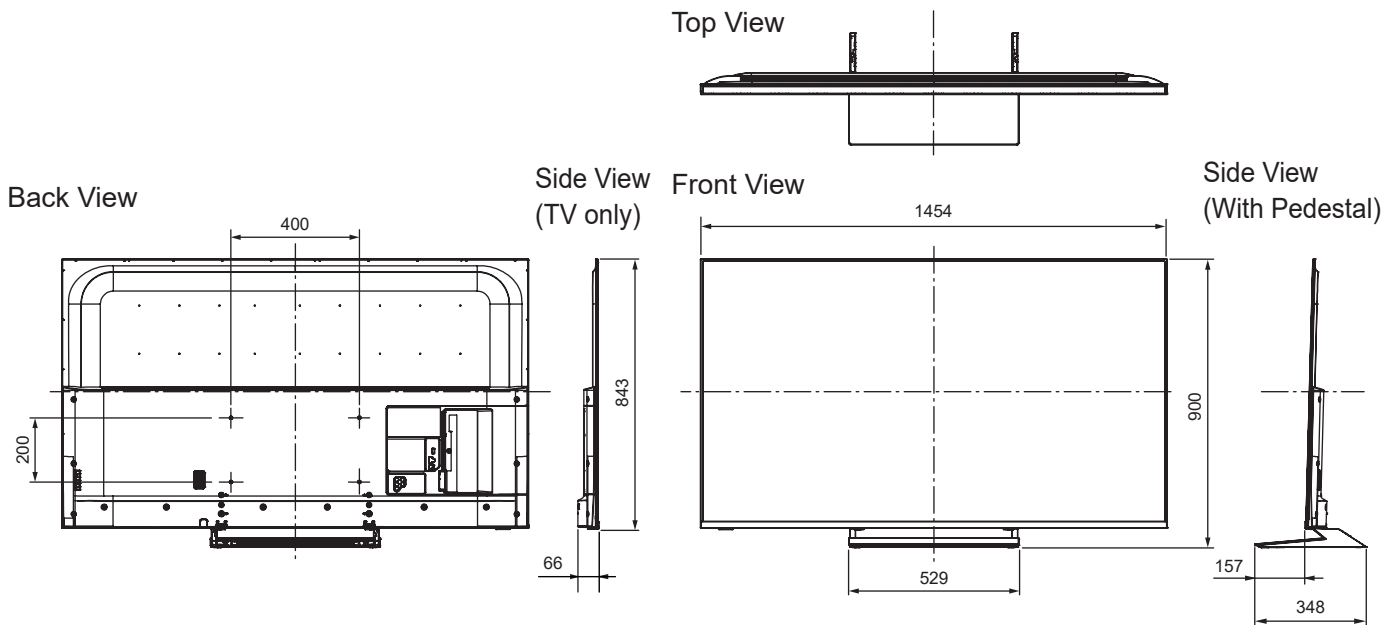

SPECIFICATIONS

Dimensions (W x H x D)	1 454 mm x 900 mm x 348 mm (With Pedestal)
	1 454 mm x 843 mm x 66 mm (TV only)
Mass	28.5 kg (With Pedestal)
	26.0 kg (TV only)

DIMENSIONS

JACKS

Note:
To make sure that the LED TV fits the cabinet properly when a high degree of precision is required, we recommend that you use the LED TV itself to make the necessary cabinet measurements. Panasonic cannot be responsible for inaccuracies in cabinet design or manufacture.

Specifications are subject to change without notice. Non-metric weights and measurements are approximate.