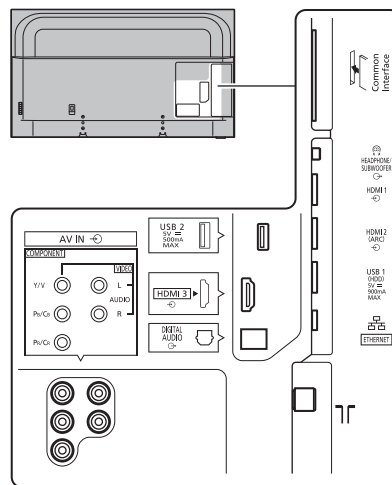

SPECIFICATIONS

Dimensions (W x H x D)	1 454 mm x 900 mm x 348 mm (With Pedestal)
	1 454 mm x 843 mm x 66 mm (TV only)
Mass	28.5 kg (With Pedestal)
	26.0 kg (TV only)

DIMENSIONS

JACKS

Note:
To make sure that the LED TV fits the cabinet properly when a high degree of precision is required, we recommend that you use the LED TV itself to make the necessary cabinet measurements. Panasonic cannot be responsible for inaccuracies in cabinet design or manufacture.

Specifications are subject to change without notice. Non-metric weights and measurements are approximate.