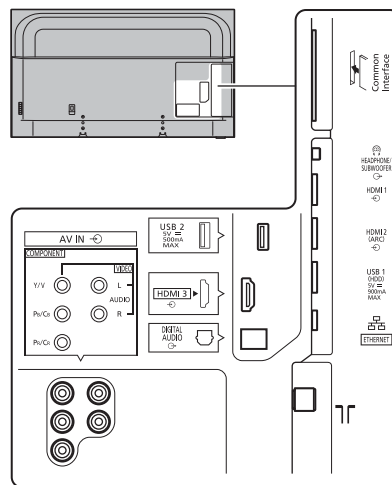

SPECIFICATIONS

Dimensions (W x H x D)	1 454 mm x 900 mm x 348 mm (With Pedestal)
	1 454 mm x 843 mm x 66 mm (TV only)
Mass	28.5 kg (With Pedestal) 26.0 kg (TV only)

DIMENSIONS

JACKS

Note:  
To make sure that the LED TV fits the cabinet properly when a high degree of precision is required, we recommend that you use the LED TV itself to make the necessary cabinet measurements. Panasonic cannot be responsible for inaccuracies in cabinet design or manufacture.

Specifications are subject to change without notice.  
Non-metric weights and measurements are approximate.