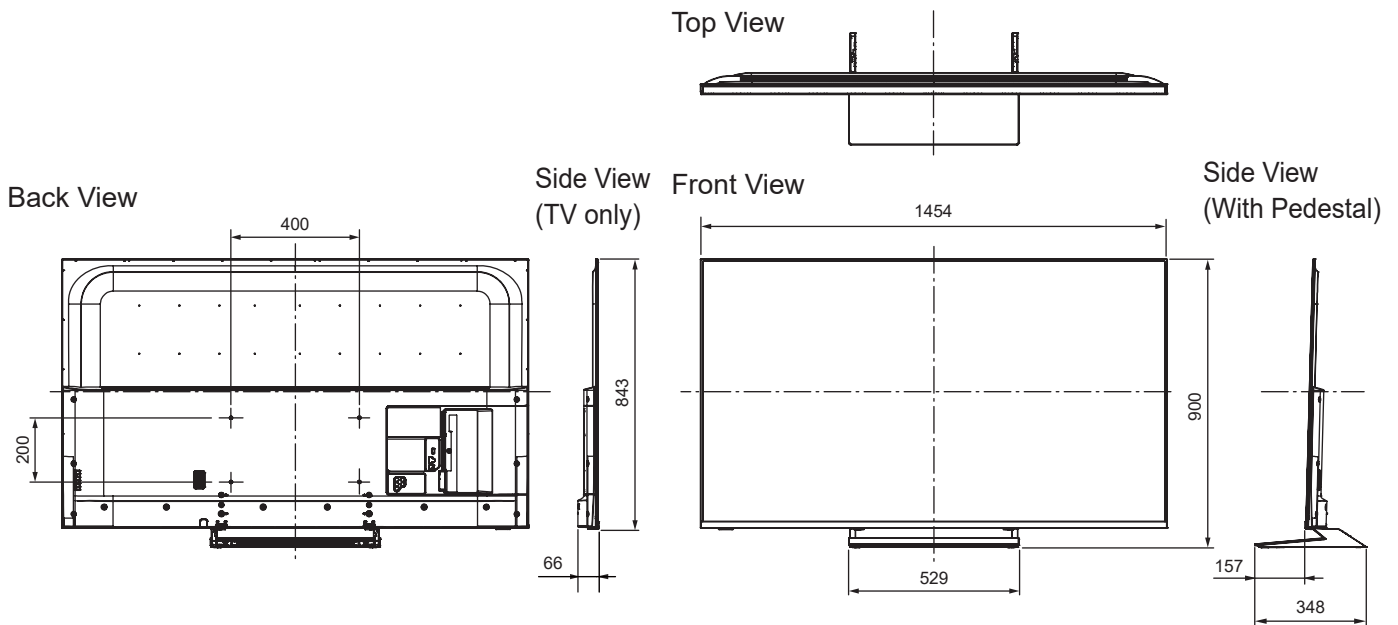

SPECIFICATIONS

Dimensions (W x H x D)	1 454 mm x 900 mm x 348 mm (With Pedestal)
	1 454 mm x 843 mm x 66 mm (TV only)
Mass	28.5 kg (With Pedestal) 26.0 kg (TV only)

DIMENSIONS

JACKS

Note:  
To make sure that the LED TV fits the cabinet properly when a high degree of precision is required, we recommend that you use the LED TV itself to make the necessary cabinet measurements. Panasonic cannot be responsible for inaccuracies in cabinet design or manufacture.

Specifications are subject to change without notice.  
Non-metric weights and measurements are approximate.