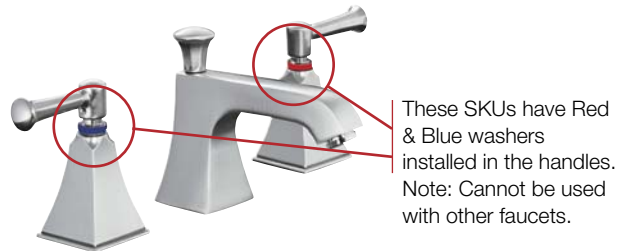

Widespread Faucets

The following faucets can be ordered with Red & Blue indexing. These SKUs have Red & Blue washers installed in the handles. See Price Book for SKU listing.

Stickers for Widespread Faucets:
1247130 (Red)
1247131 (Blue)

Bath and Shower Trim

Coralais and Memoirs faucets can be ordered with Red & Blue indexing already applied.

See Price Book for SKU listing.

Deck-Mount Bath Trim

Memoirs faucets can be ordered with Red & Blue washers.