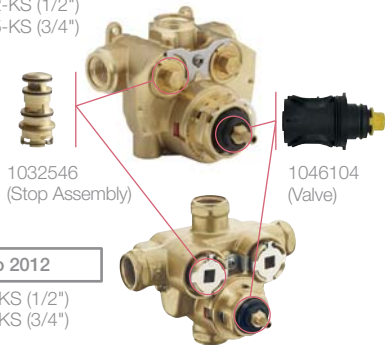

Thermostatic Valves

Controls water temperature ONLY. Does NOT turn water on or off.

Current

K-2972-KS (1/2")
K-2975-KS (3/4")

1032546 (Stop Assembly)

1046104 (Valve)

Prior to 2012

K-679-KS (1/2")
K-669-KS (3/4")