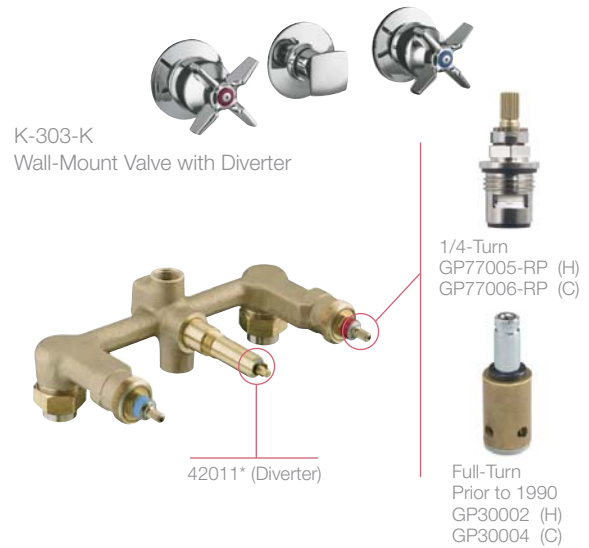

Purist®
K-T14491

Refinia
K-T5326

Revival®
K-T16178

Stance
K-T14783

Stillness®
K-T10944

Symbol®
K-T18491

Wall-Mount Bath Faucets

The majority of these style faucets use the K-302-K or the K-303-K valve system.