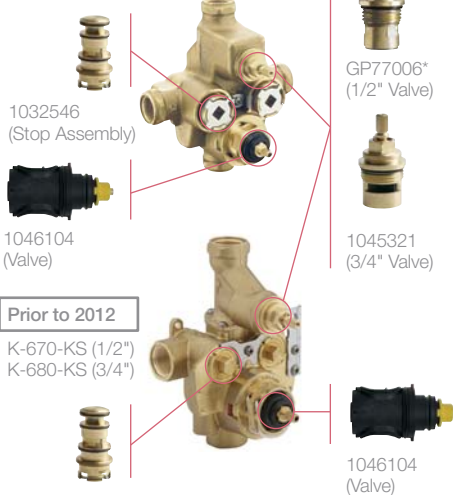

Stillness®
K-T10940

Symbol®
K-T18090

Stacked Thermostatic Valves with Volume Control

Current

K-2976-KS (1/2")
K-2973-KS (3/4")

1032546 (Stop Assembly)

1046104 (Valve)

GP77006* (1/2" Valve)