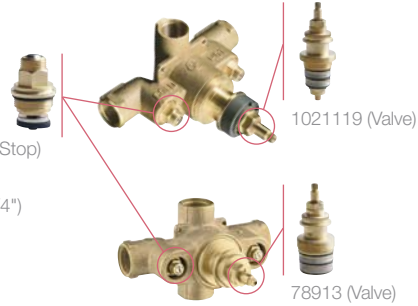

Prior to 2006

K-402-K (1/2")

Used with MasterShower® trim only

79146 (Stop)

1021119 (Valve)

K-400-K (3/4")

78913 (Valve)