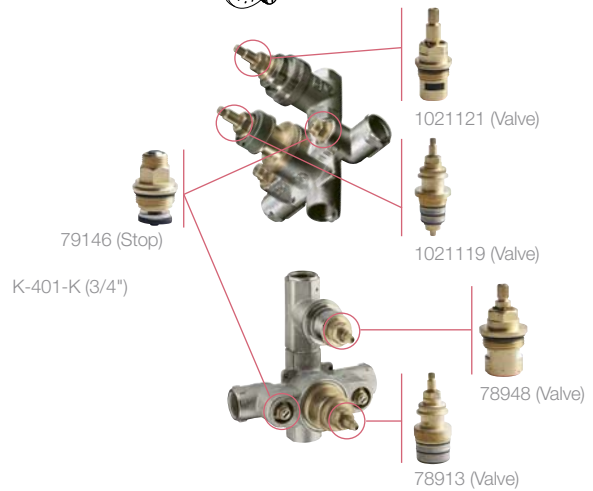

1045321 (3/4" Valve)

Prior to 2012

K-670-KS (1/2")
K-680-KS (3/4")

1046104 (Valve)

Prior to 2006

K-404-K (1/2")

Used with MasterShower® trim only

79146 (Stop)