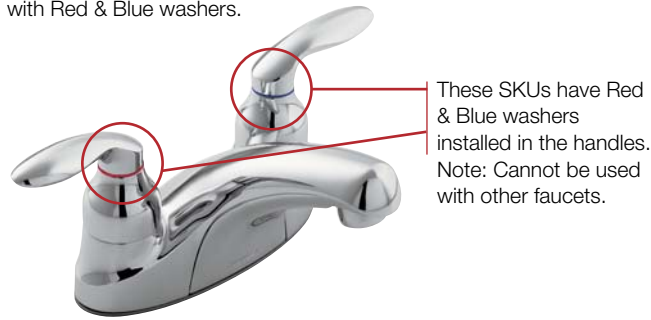

Commercial
Faucets

(H) = Hot (C) = Cold *Include the color or finish code after the part number when ordering.

Red/Blue Indexing

Only the faucets listed can be ordered with Red & Blue indexing options

Single-Handle Faucets

Coralais[®] and Purist[®] faucets can be ordered with Red and Blue plug buttons. July faucet has red and blue indexing dots on the top of the flat handle.

Centerset Faucets

Coralais, Memoirs[®] and Forté[®] faucets can be ordered with Red & Blue washers.