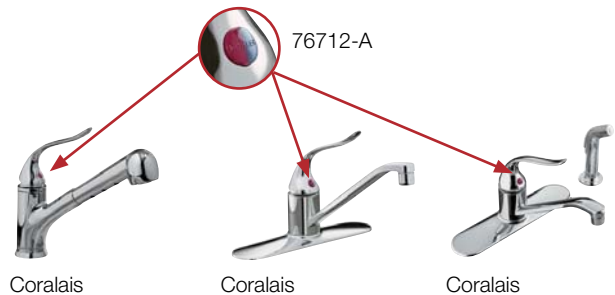

Coralais[®] and Purist[®] faucets can be ordered with Red and Blue plug buttons. July faucet has red and blue indexing dots on the top of the flat handle.

Centerset Faucets

Coralais, Memoirs[®] and Forté[®] faucets can be ordered with Red & Blue washers.

Widespread Faucets

The following faucets can be ordered with Red & Blue indexing. These SKUs have Red & Blue washers installed in the handles. See Price Book for SKU listing.

Stickers for Widespread Faucets:
1247130 (Red)
1247131 (Blue)

Bath and Shower Trim

Coralais and Memoirs faucets can be ordered with Red & Blue indexing already applied.

See Price Book for SKU listing.

Deck-Mount Bath Trim

Memoirs faucets can be ordered with Red & Blue washers.

Kitchen Sink Faucets

Coralais faucets can be ordered with Red & Blue indexing. See Price Book for SKU listing.

Red/Blue Indexing

Red/Blue Indexing

Only the faucets listed can be ordered with Red & Blue indexing options