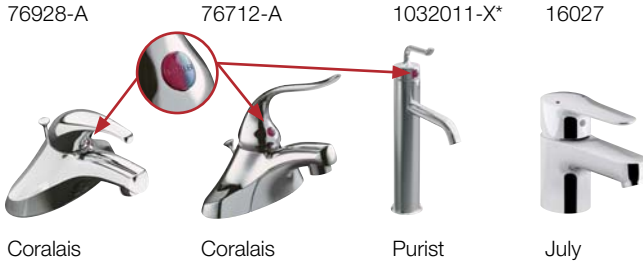

Commercial
Faucets

(H) = Hot (C) = Cold *Include the color or finish code after the part number when ordering.

Red/Blue Indexing

Only the faucets listed can be ordered with Red & Blue indexing options

Single-Handle Faucets

Coralais[®] and Purist[®] faucets can be ordered with Red and Blue plug buttons. July faucet has red and blue indexing dots on the top of the flat handle.

Centerset Faucets

Coralais, Memoirs[®] and Forté[®] faucets can be ordered with Red & Blue washers.