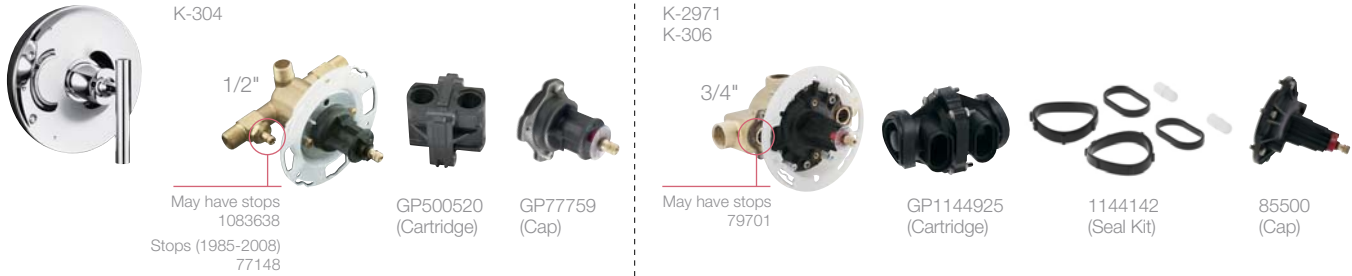

Wall-Mount

Rite-Temp® Pressure-Balancing Valves

Single-Handle

Rite-Temp Pressure-Balancing Valves with Diverter

Handle and Trim Styles 1998-Present:

Handle and Trim Styles Prior to 1998:

Product Name	Valve/ Valvet®	Handle	Plug Button/Cap
Centura K-6872 K-6873 K-6874 K-6875	GP30082 (Repair Kit)	42352 (Clear) 42353 (Amber) Lever Handle Discontinued	GP42361