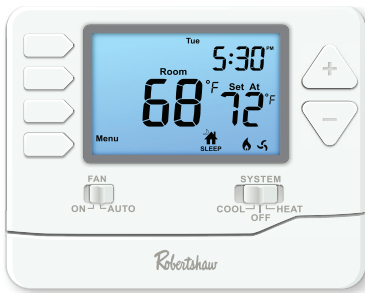

# RS9220

Programmable Thermostat  
Multi-Stage – 2 Heat / 2 Cool

Robertshaw®

RS9220

## Features and Benefits

- Quick, easy installation
- Modern, user-friendly design and operation
- 7-day, 5-1-1 or non-programmable
- Large, easy-to-read 4.6-square-inch blue backlit display
- Filter change reminder (selectable on/off)
- Adjustable temperature differential (swing)

### Simple, yet powerful control.

- Large, easy-to-read 4.6-square-inch blue backlit display
- Easy-access front-load battery compartment
- Adjustable temperature differential (swing) for energy optimization and maximum system life