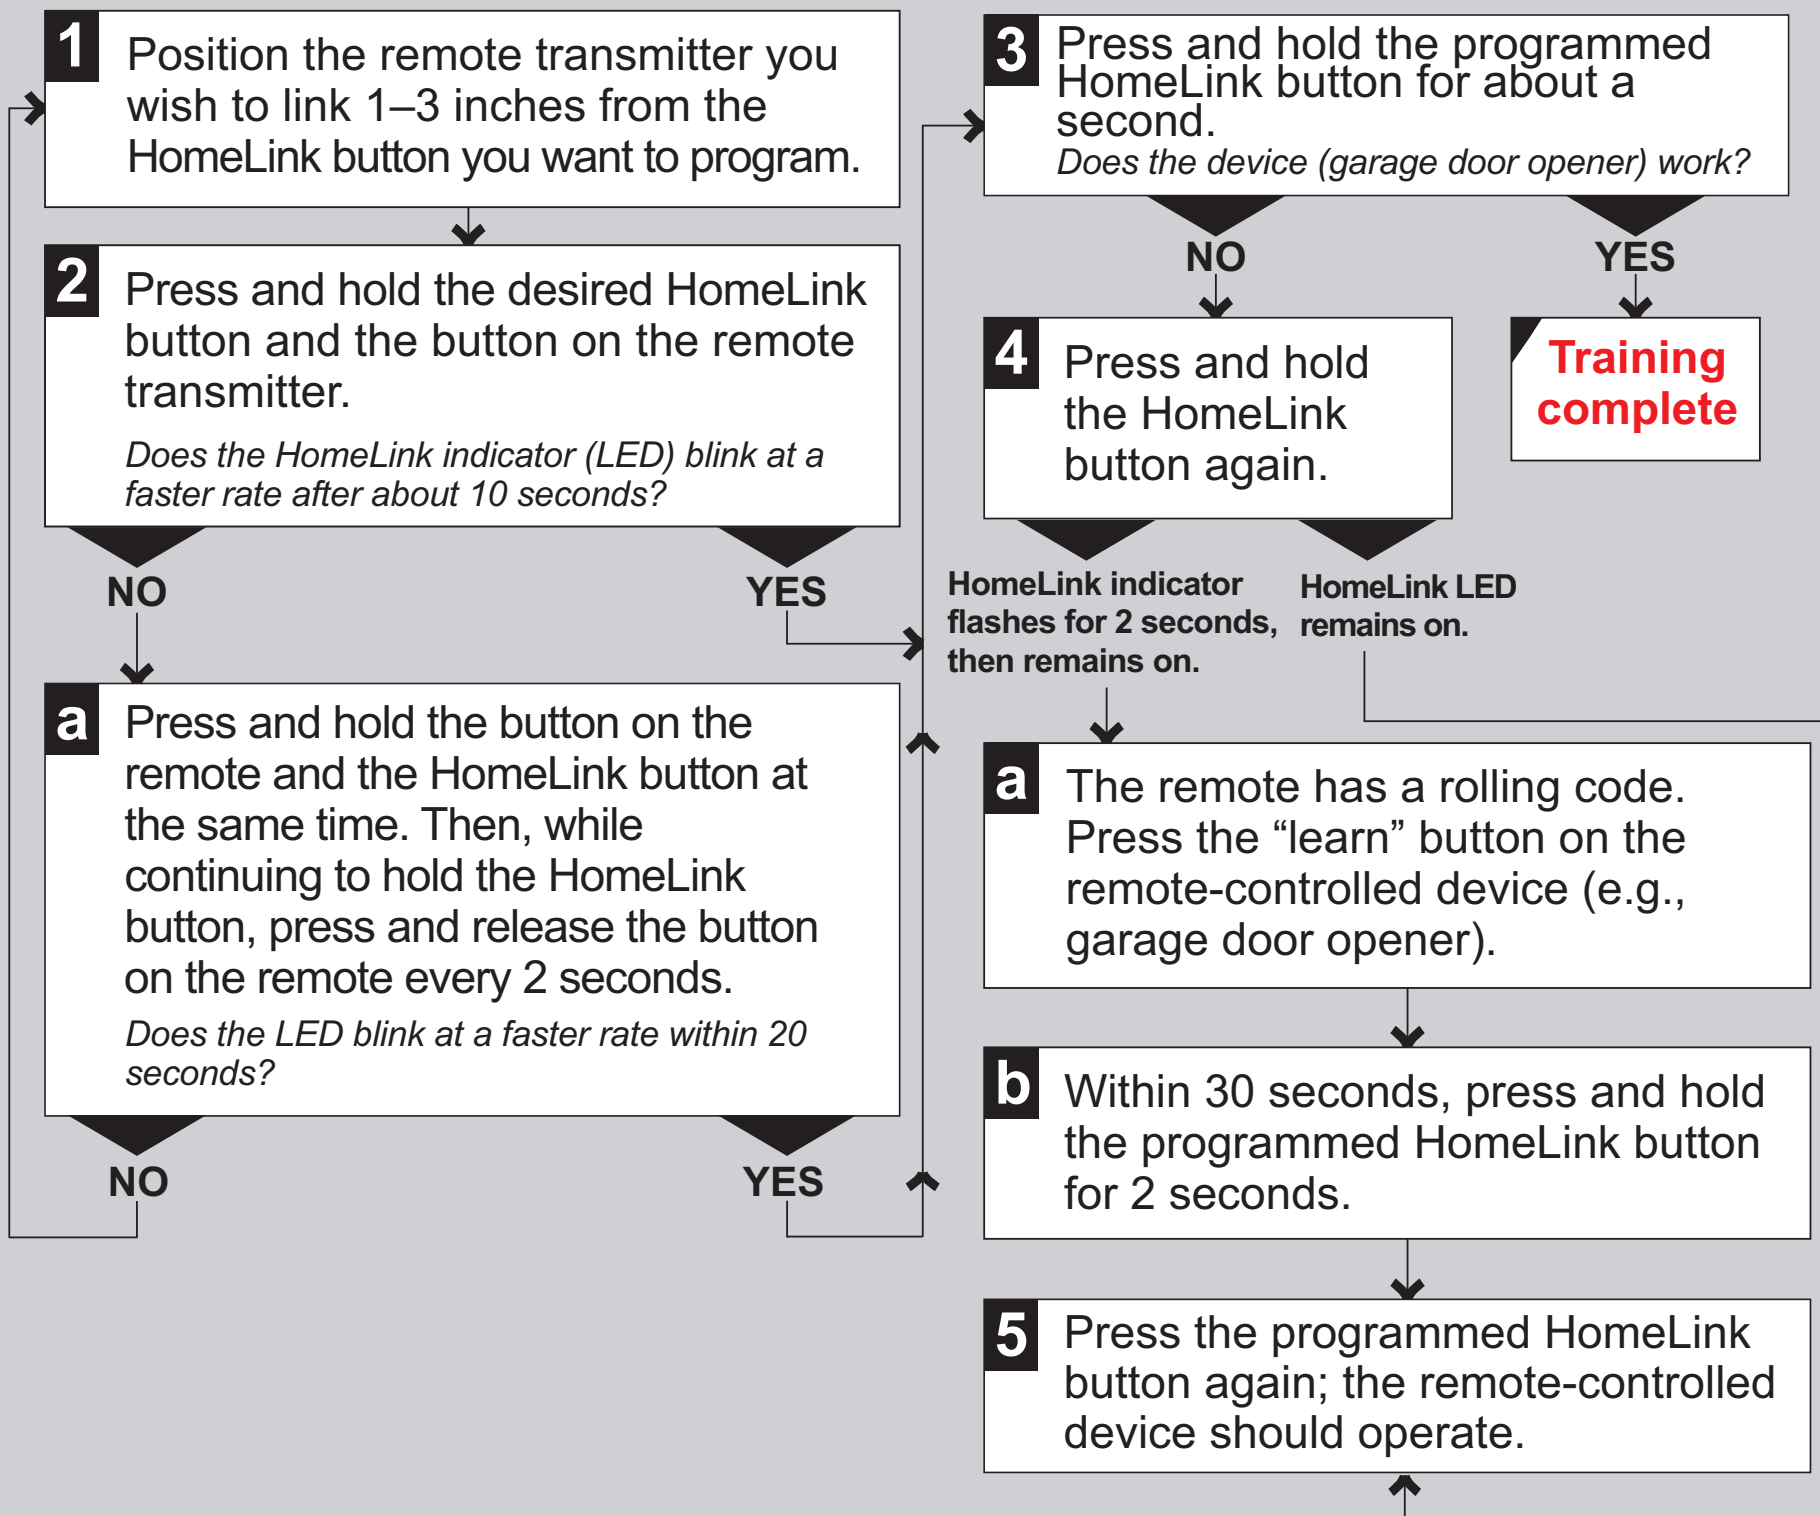

HOMELINK[®]

Program your vehicle to operate up to three remote-controlled devices around your home, such as garage doors, lighting, or home security systems. *Available on EX-LV6.*

Training a Button

If you have any problems programming HomeLink, see the owner’s manual included with the device you are trying to program, call HomeLink at (800) 355-3515, or visit www.homelink.com.