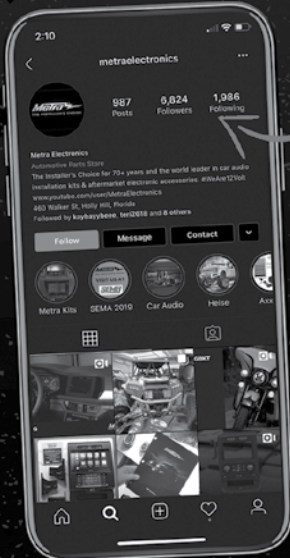

SOCIAL MEDIA

Follow Us!

- FEATURED INSTALLS
- Q & A

SHARE YOUR PROJECT PHOTOS WITH US
FOR A CHANCE TO BE FEATURED ON OUR SOCIAL MEDIA.
TAG @METRAELECTRONICS IN YOUR POSTS!