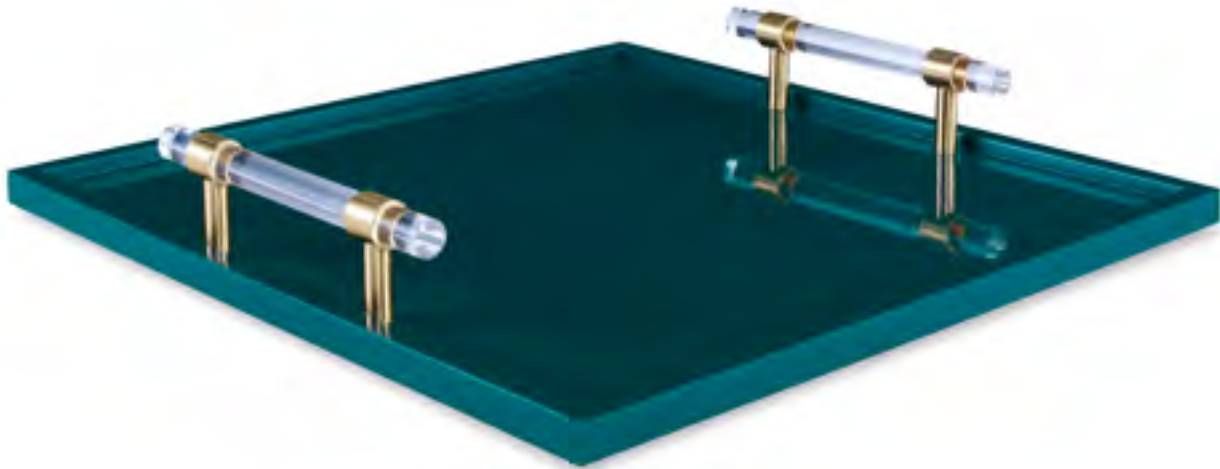

FOSTER TRAY
QR-14101.CHARCOAL.0
18"L x 18"W x 3"H