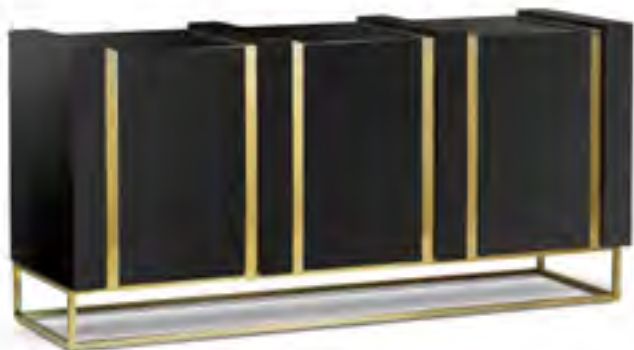

MARCEL SIDEBOARD, 2-DOOR
QR-19675.WHTBURNT.0
43"W x 20"D x 32.5"H
ANDREW MARTIN

DE LUXE SIDEBOARD
QR-19665.BLKGOLD.0
72.5"W x 21.5"D x 34.5"H
ANDREW MARTIN