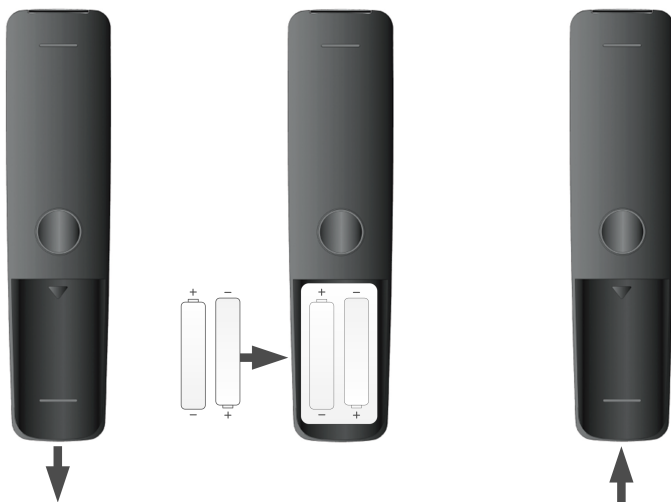

1. Remote control layout

- 1 TV input source select
- 2 TV power/standby
- 3 Guide
- 4 Play/Pause, Rewind, Fast-Forward, Skip Ahead, and Return
- 5 Netflix
- 6 Home
- 7 Navigation and OK
- 8 Back
- 9 Volume up and down
- 10 Number Keys
- 11 Clear
- 12 Accessibility
- 13 Infra-red (IR) window
- 14 Microphone
- 15 STB power/standby
- 16 Google Assistant
- 17 APPS
- 18 YouTube
- 19 VOD menu
- 20 Exit
- 21 TiVo® Voice control
- 22 Channel/Page up and down
- 23 Mute
- 24 Last
- 25 Information

2. Inserting batteries

- 1 Slide the battery housing cover downwards to remove
- 2 Insert two AAA batteries observing the correct polarity
- 3 Refit the battery housing cover

Battery information

Do not mix different types of battery, or old and new batteries.