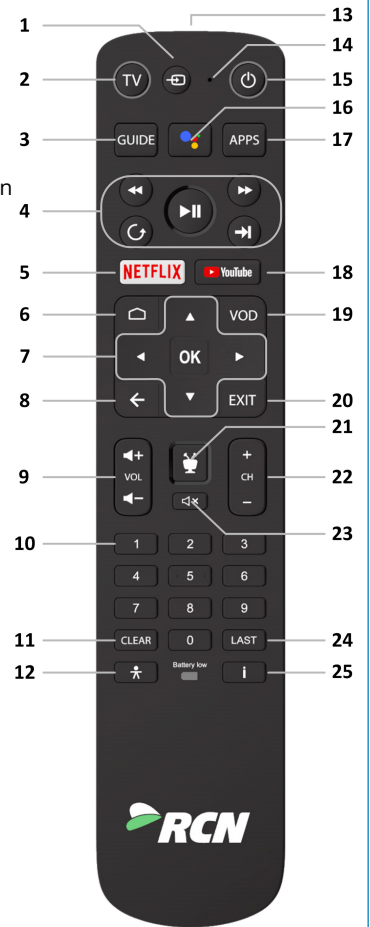

1. Remote control layout

- 1 TV input source select
- 2 TV power/standby
- 3 Guide
- 4 Play/Pause, Rewind, Fast-Forward, Skip Ahead, and Return
- 5 Netflix
- 6 Home
- 7 Navigation and OK
- 8 Back
- 9 Volume up and down
- 10 Number Keys
- 11 Clear
- 12 Accessibility
- 13 Infra-red (IR) window
- 14 Microphone
- 15 STB power/standby
- 16 Google Assistant
- 17 APPS
- 18 YouTube
- 19 VOD menu
- 20 Exit
- 21 TiVo® Voice control
- 22 Channel/Page up and down
- 23 Mute
- 24 Last
- 25 Information

2. Inserting batteries

- 1 Slide the battery housing cover downwards to remove
- 2 Insert two AAA batteries observing the correct polarity
- 3 Refit the battery housing cover

Battery information

Do not mix different types of battery, or old and new batteries.