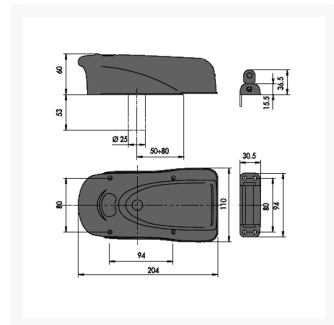

## Features

---

- Inside manual exit button (L13643 & L13645 only)
- Black finish
- Rotary hook deadbolt
- Protective steel case
- Non handed