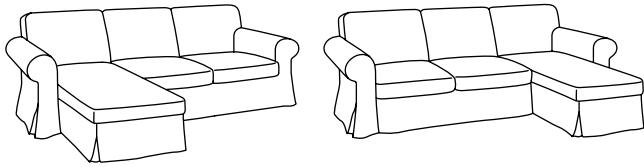

## Seating system

The UPPLAND seating series gives you so many choices, whether you're looking for a comfortable armchair, or an entire living room. You can easily match the many different covers for a personal look. We have worked thoroughly on the practical details, such as washable covers and reversible back cushions, to make UPPLAND a personal and long-lasting choice for your home. Need a place to sleep, too? VRETSTORP sleeper sofa is designed to match UPPLAND in both form and covers.

### Details to appreciate, day after day

UPPLAND has soft, deep seat cushions made of high resilience foam, polyester fibers and pocket springs that follow the contours of your body — giving you support and helping you to relax. Thanks to the polyester fibers and cut foam, the back cushions provide good support for your back and retain their shape and comfort year after year. A clever detail is that the back cushions are reversible to keep fresh longer. You can also remove and machine wash the covers when needed.

# Good to know

You can put the chaise on UPPLAND loveseat with chaise wherever you like. That makes it easy to place the sofa, regardless of the layout of the room — and easy to rearrange when you feel like it. You also get plenty of comfortable seats and can stretch out properly.