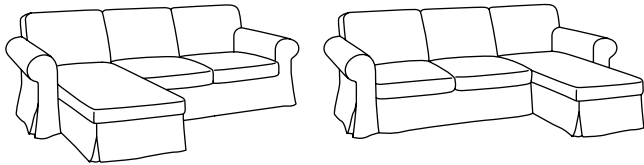

Buying guide

UPPLAND

Seating system

Models

Ottoman
Armchair
Loveseat
Sofa
Sofa with chaise
Corner sofa, 4-seat

Storage in ottoman

Removable cover

Choice of cover

Washable cover

Includes a free 10-year limited warranty. For Limited Warranty details visit IKEA-USA.com/warranty

The UPPLAND seating series gives you so many choices, whether you're looking for a comfortable armchair, or an entire living room. You can easily match the many different covers for a personal look. We have worked thoroughly on the practical details, such as washable covers and reversible back cushions, to make UPPLAND a personal and long-lasting choice for your home. Need a place to sleep, too? VRETSTORP sleeper sofa is designed to match UPPLAND in both form and covers.

Details to appreciate, day after day

UPPLAND has soft, deep seat cushions made of high resilience foam, polyester fibers and pocket springs that follow the contours of your body — giving you support and helping you to relax. Thanks to the polyester fibers and cut foam, the back cushions provide good support for your back and retain their shape and comfort year after year. A clever detail is that the back cushions are reversible to keep fresh longer. You can also remove and machine wash the covers when needed.

Good to know

You can put the chaise on UPPLAND loveseat with chaise wherever you like. That makes it easy to place the sofa, regardless of the layout of the room — and easy to rearrange when you feel like it. You also get plenty of comfortable seats and can stretch out properly.