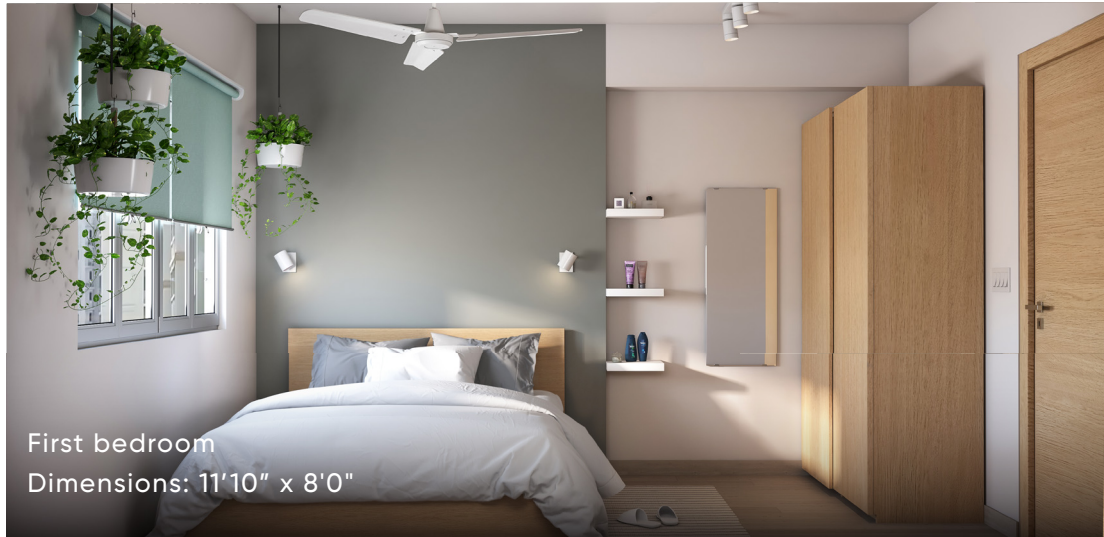

3 ROOM RENOVATION PACKAGE
FOR HDB BTO HOMES

In collaboration with

3 ROOM RENOVATION AT \$12,500*
BEAUTIFUL RENOVATIONS THAT ARE AFFORDABLE TOO

Kitchen
Dimensions: 8'3" x 5'7"

Living room
Dimensions: 23'7" x 10'9"

First bedroom
Dimensions: 11'10" x 8'0"

Second bedroom
Dimensions: 10'6" x 10'5"

*Prices can vary depending on the floor plan, project scope and site conditions. T&Cs Apply.

KITCHEN

Contemporary Chic

White and deep blue cabinetry gives this kitchen a sleek and modern look. It integrates cooking and baking appliances and uses tall, concealed units for ample storage in the kitchen space.