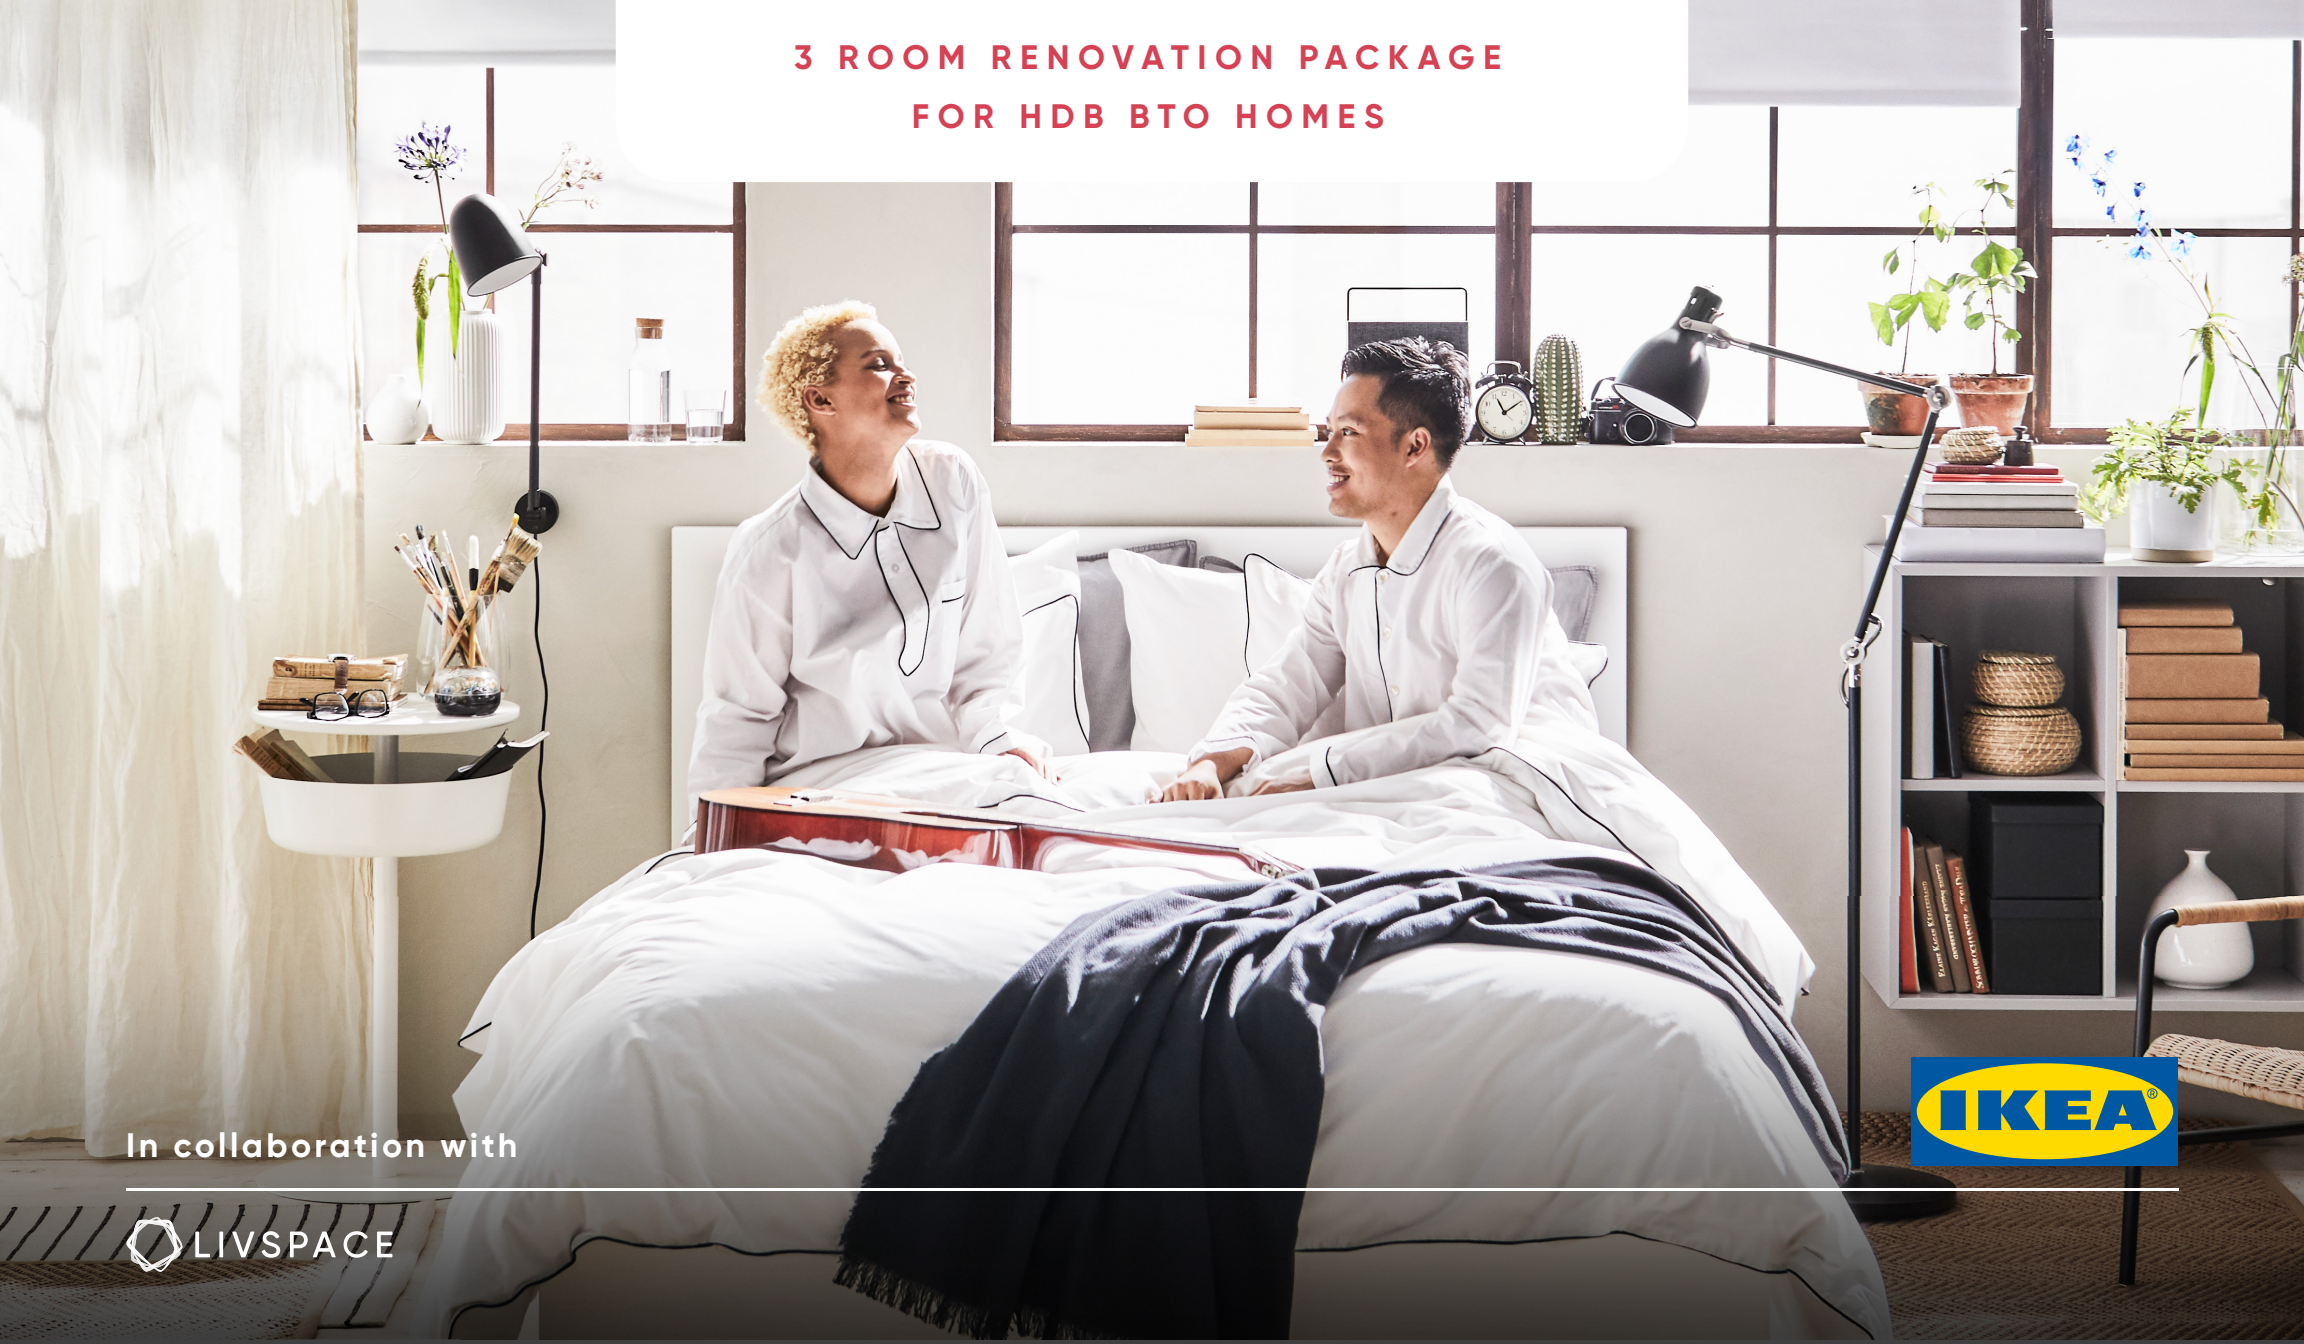

3 ROOM RENOVATION PACKAGE
FOR HDB BTO HOMES

In collaboration with

3 ROOM RENOVATION AT \$12,500*
BEAUTIFUL RENOVATIONS THAT ARE AFFORDABLE TOO

Kitchen
Dimensions: 8'3" x 5'7"

Living room
Dimensions: 23'7" x 10'9"