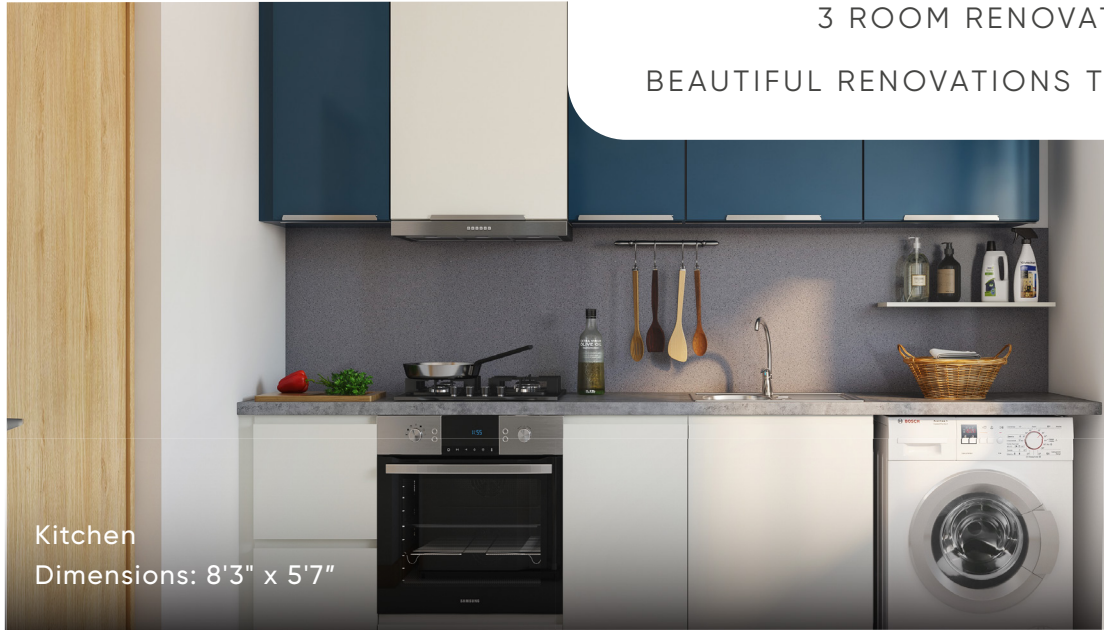

3 ROOM RENOVATION PACKAGE
FOR HDB BTO HOMES

In collaboration with

3 ROOM RENOVATION AT \$12,500*
BEAUTIFUL RENOVATIONS THAT ARE AFFORDABLE TOO

Kitchen
Dimensions: 8'3" x 5'7"

Living room
Dimensions: 23'7" x 10'9"