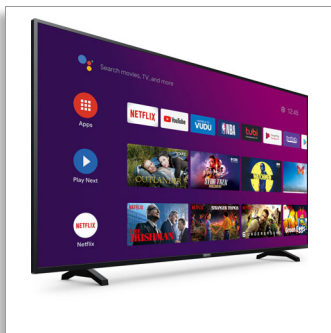

Philips
5000 series Android TV

65" class/po

4K Ultra HD 2160p
Android TV
Built-in Google Assistant

65PFL5604

4K Android TV with Google Assistant

Explore a smarter way to watch

The Philips AndroidTV brings great content to you, so you can spend less time browsing and more time watching. Just pick from the personalized recommendations from Google Play, YouTube, Netflix, and other apps directly on your TV screen.

Enjoy the beauty of 4K Ultra HD

- 4K UHD brings your TV experience to a whole new level
- HDR 10 delivers more detail and captivating colors

Android TV with the Google Assistant Built-in

- Entertainment tailored for you.
- Control your TV using your voice with Google Assistant.
- Get all the top apps and games on Google Play.
- Put your small screen on your big screen with Chromecast

PHILIPS

5000 series Android TV
65" class/po 4K Ultra HD 2160p, Android TV, Built-in Google Assistant

65PFL5604/F7

Highlights

4K UltraHD

Four times the resolution of Full HD brings your viewing experience to the whole new level. Enjoy every detail and the breathtaking beauty of your favorite entertainment.