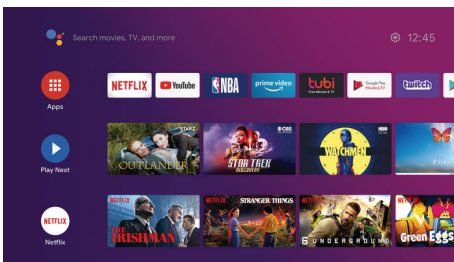

Android TV

Android TV makes it easier to get more from your TV. Choose from 500,000+ movies and

shows from across streaming services. Control your TV, get recommendations of what to watch, dim the lights, and more with your voice by asking Google Assistant. Cast photos, videos, and music from smart devices to your TV with Chromecast built-in.