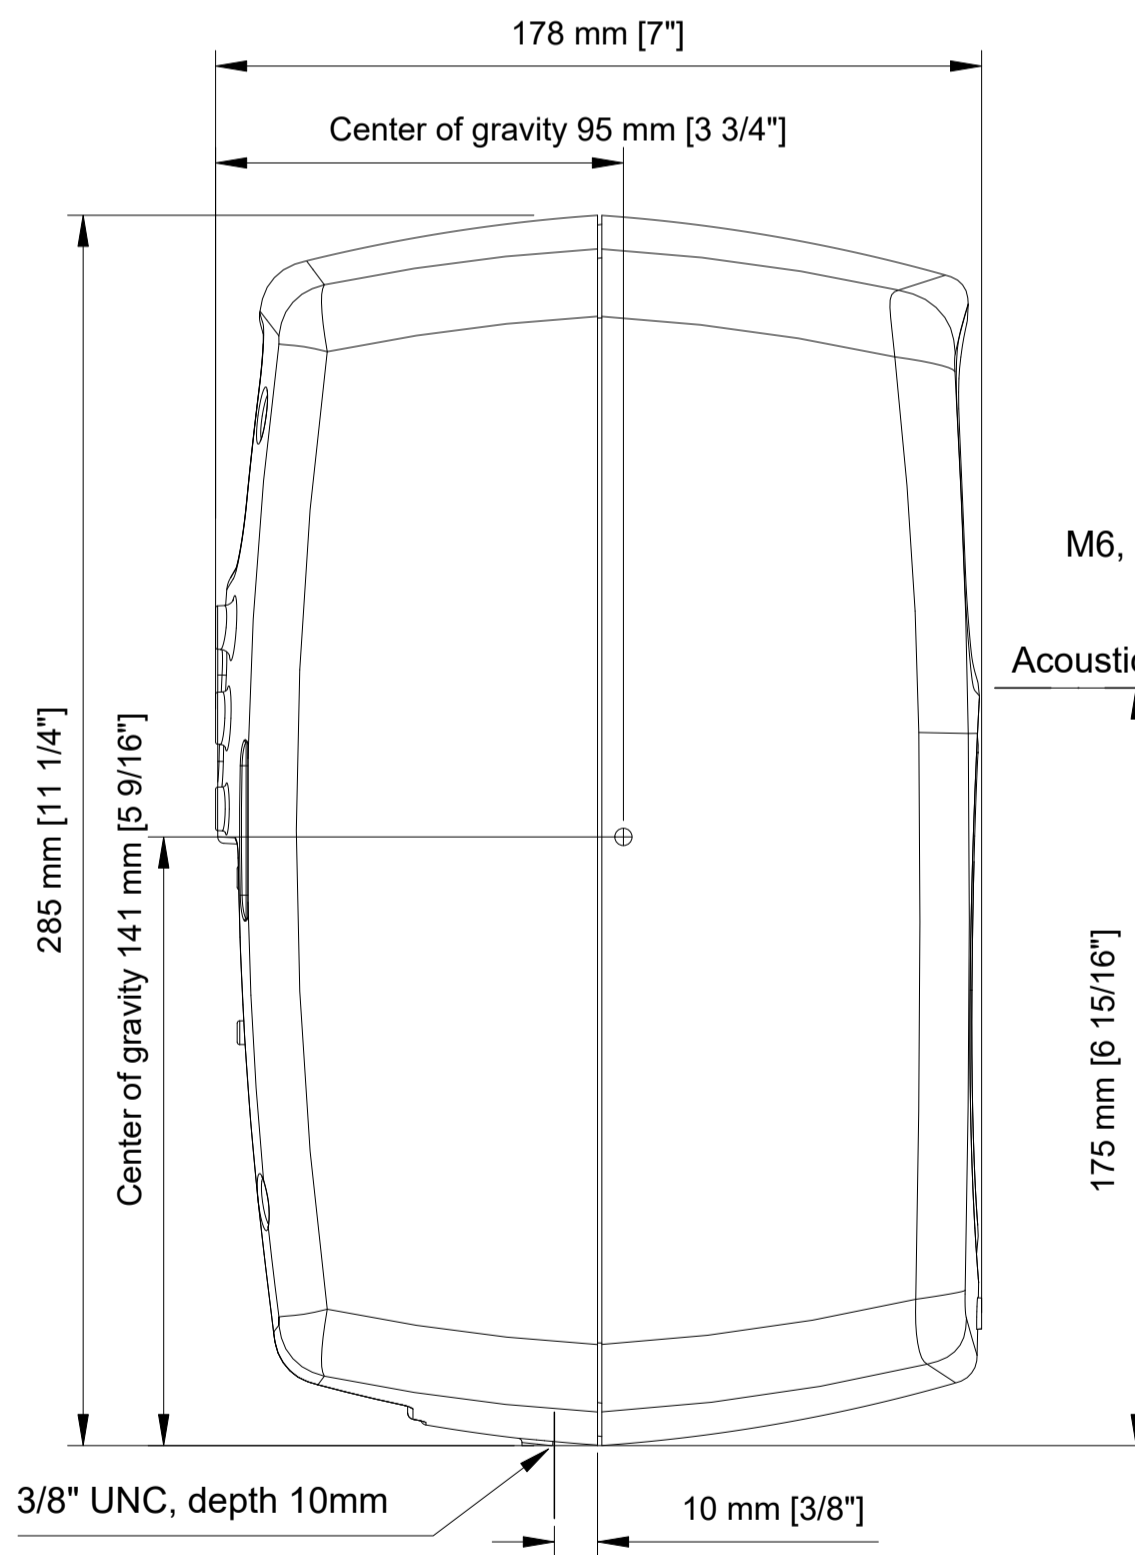

4430A views
13.8.20 OR

Acoustic axis

M6, depth 10 (2pcs)