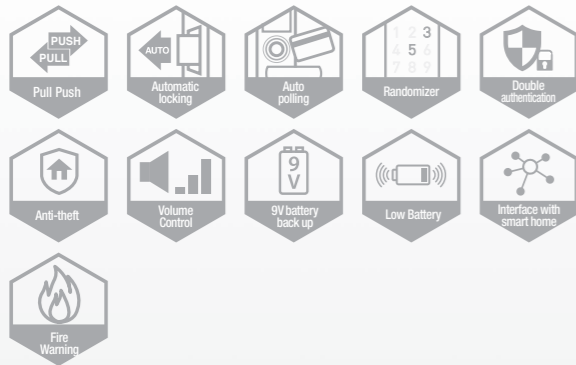

# SHS-P718

- Push to enter, pull to exit (the reversed model is also available)
- Ultra fast fingerprint scanning with high accuracy
- Automatic wake up by IR sensor
- User friendly status display on the front panel
- Do-not-disturb mode