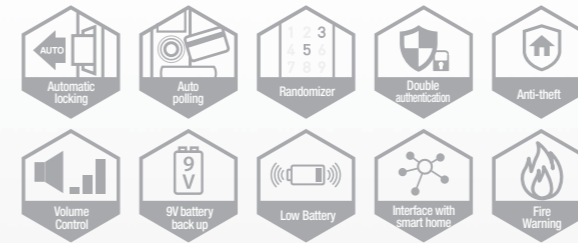

# SHS-H635

reddot award winner

- Sleek product design
- Red circle LED indicator