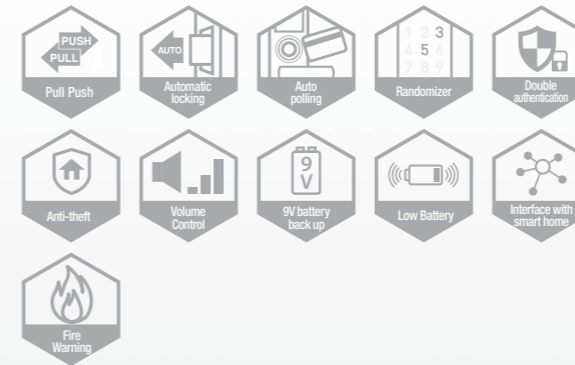

SHS-P717

- Push to enter, pull to exit (the reversed model is also available)
- Push to enter, and pull to enter models are available
- Automatic wake up by IR sensor
- User friendly status display on the front panel
- Do-not-disturb mode

Interior body