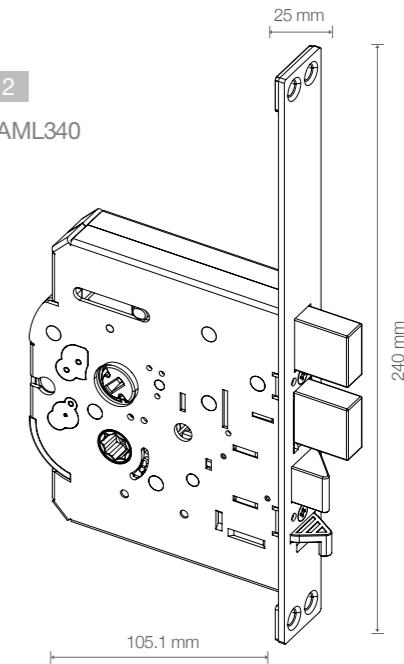

Type 2
SHS-AML340

Mortise	Type 1	Type 2
Face Panel Size	25x109.8 (mm)	25x240 (mm)
Number of Deadbolts	1 pcs	2 pcs

Key Tag

※ Key tag with the clear plastic cover

Accessory Pack

	Code	Description
For The Doorlock with The Handle	SHS-ASM100/EN	Adjustable 61~80 (mm)
	SHS-ASM140/EN	Adjustable 40~60 (mm)
For Push Pull Doorlock	SHS-ASM260/EN	Adjustable 61~80 (mm)
	SHS-ASM240/EN	Adjustable 40~60 (mm)

※ This accessory pack may contain the mount support(s), the shaft(s), the key tale(s), the screw(s), etc. The contents may vary and be subject to change without notice.