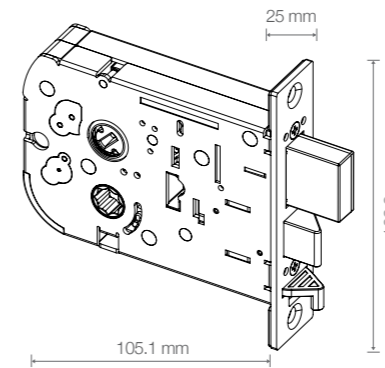

* All of the SAMSUNG Smart Door Locks above are interoperated with the Samsung Video Intercom (System), and Samsung Home Network System.
* The Battery Life could be different according to installation, battery, and frequency of usage.
* The connected doorlock services may not be offered in some countries.

Mortise

Type 1
SHS-AML240