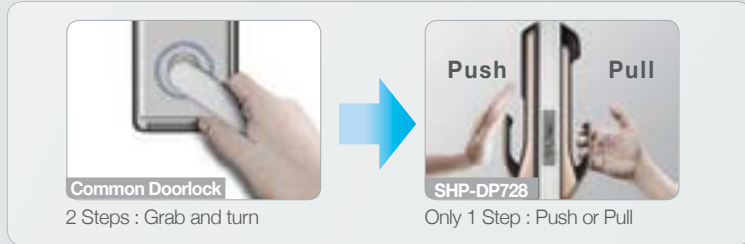

Family Arrival  
Notification

Key Features

Push or Pull

Anti-Panic Bar

No more grab and turn, just pull and push! The push-pull door handle mechanism makes it easier to open and close the door than ever before.

Smart Sensor and More

Activates doorlock automatically by sensing the movement around a door.

Welcome You and Your Family

The embedded IR sensor detects the motion when you and your family approach the connected doorlock within the range of 50cm. And, the front touch panel(backlight) starts blinking. Which shows it is ready for authenticate PIN and Bluetooth Pairing.