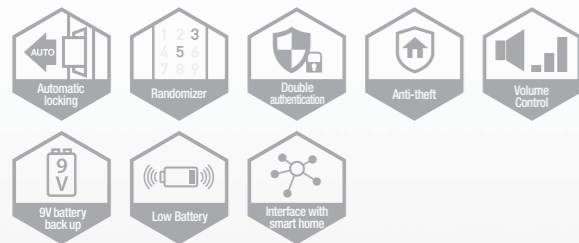

# SHS-D600

- Melody setting
- Silent Access
- Emergency Escape