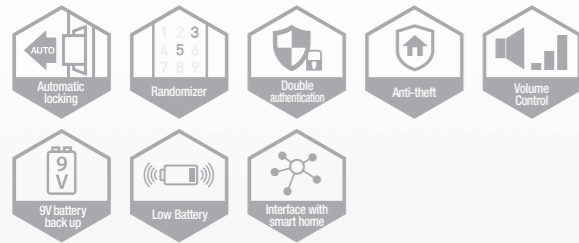

SHS-3321

- Keyless deadbolt lock
- Easy to install with adjustable deadbolt

SHS-2320

- Reinforced protection with double claw bolt.
- Easier entrance confirmation with auto-identification icon.

Product

Model	Lockset		Mechanical override key	Color
	Deadbolt	Rim Lock		
SHS-3321XMK/EN	O	-	O	Black

Specification

Password	4~10 digit number combination
RFID Card/Password	Capacity 100 (Max.)
Door thickness	35~55mm (1.4~2.2")
Power	DC 6V (AA Alkaline batteries) x 4
Battery life	Approximately 12 months (10 times per day on average)
Size	Exterior body : 68x180x36.5mm Interior body : 68x180x38.3mm