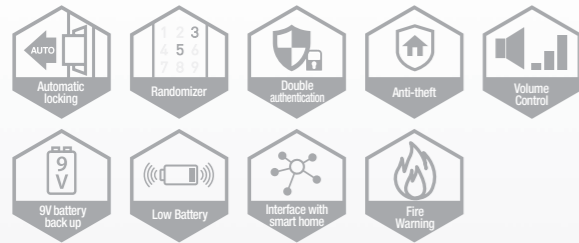

SHS-H705

- Ultra fast fingerprint scanning with high accuracy
- Automatic cover on the fingerprint scanner

Product

Model	Mortise		Security Handle	Color
	AML240	AML340		
SHS-H705FMK/EN	O	-	O	Black
SHS-H705FMG/EN	O	-	-	Gold
SHS-H705FMR/EN	O	-	-	Pink Gold
SHS-H705FMM/EN	O	-	-	Black & Gold
SHS-H705FBK/EN	-	O	-	Black
SHS-H705FBG/EN	-	O	-	Gold
SHS-H705FBM/EN	-	O	-	Black & Gold
SHS-H705FBR/EN	-	O	-	Pink Gold

Specification

Password	4-12 digit number combination
Fingerprint	Capacity 100 fingerprints (Max.)
Door thickness	AML240 : 40-60mm AML340 : 61-80mm
Power	DC 6V (AA Alkaline batteries) x 8
Battery life	Approximately 10 months (10 times per day on average)
Size	Exterior body : 81.3x318x75mm Interior body : 79x290x80.3mm